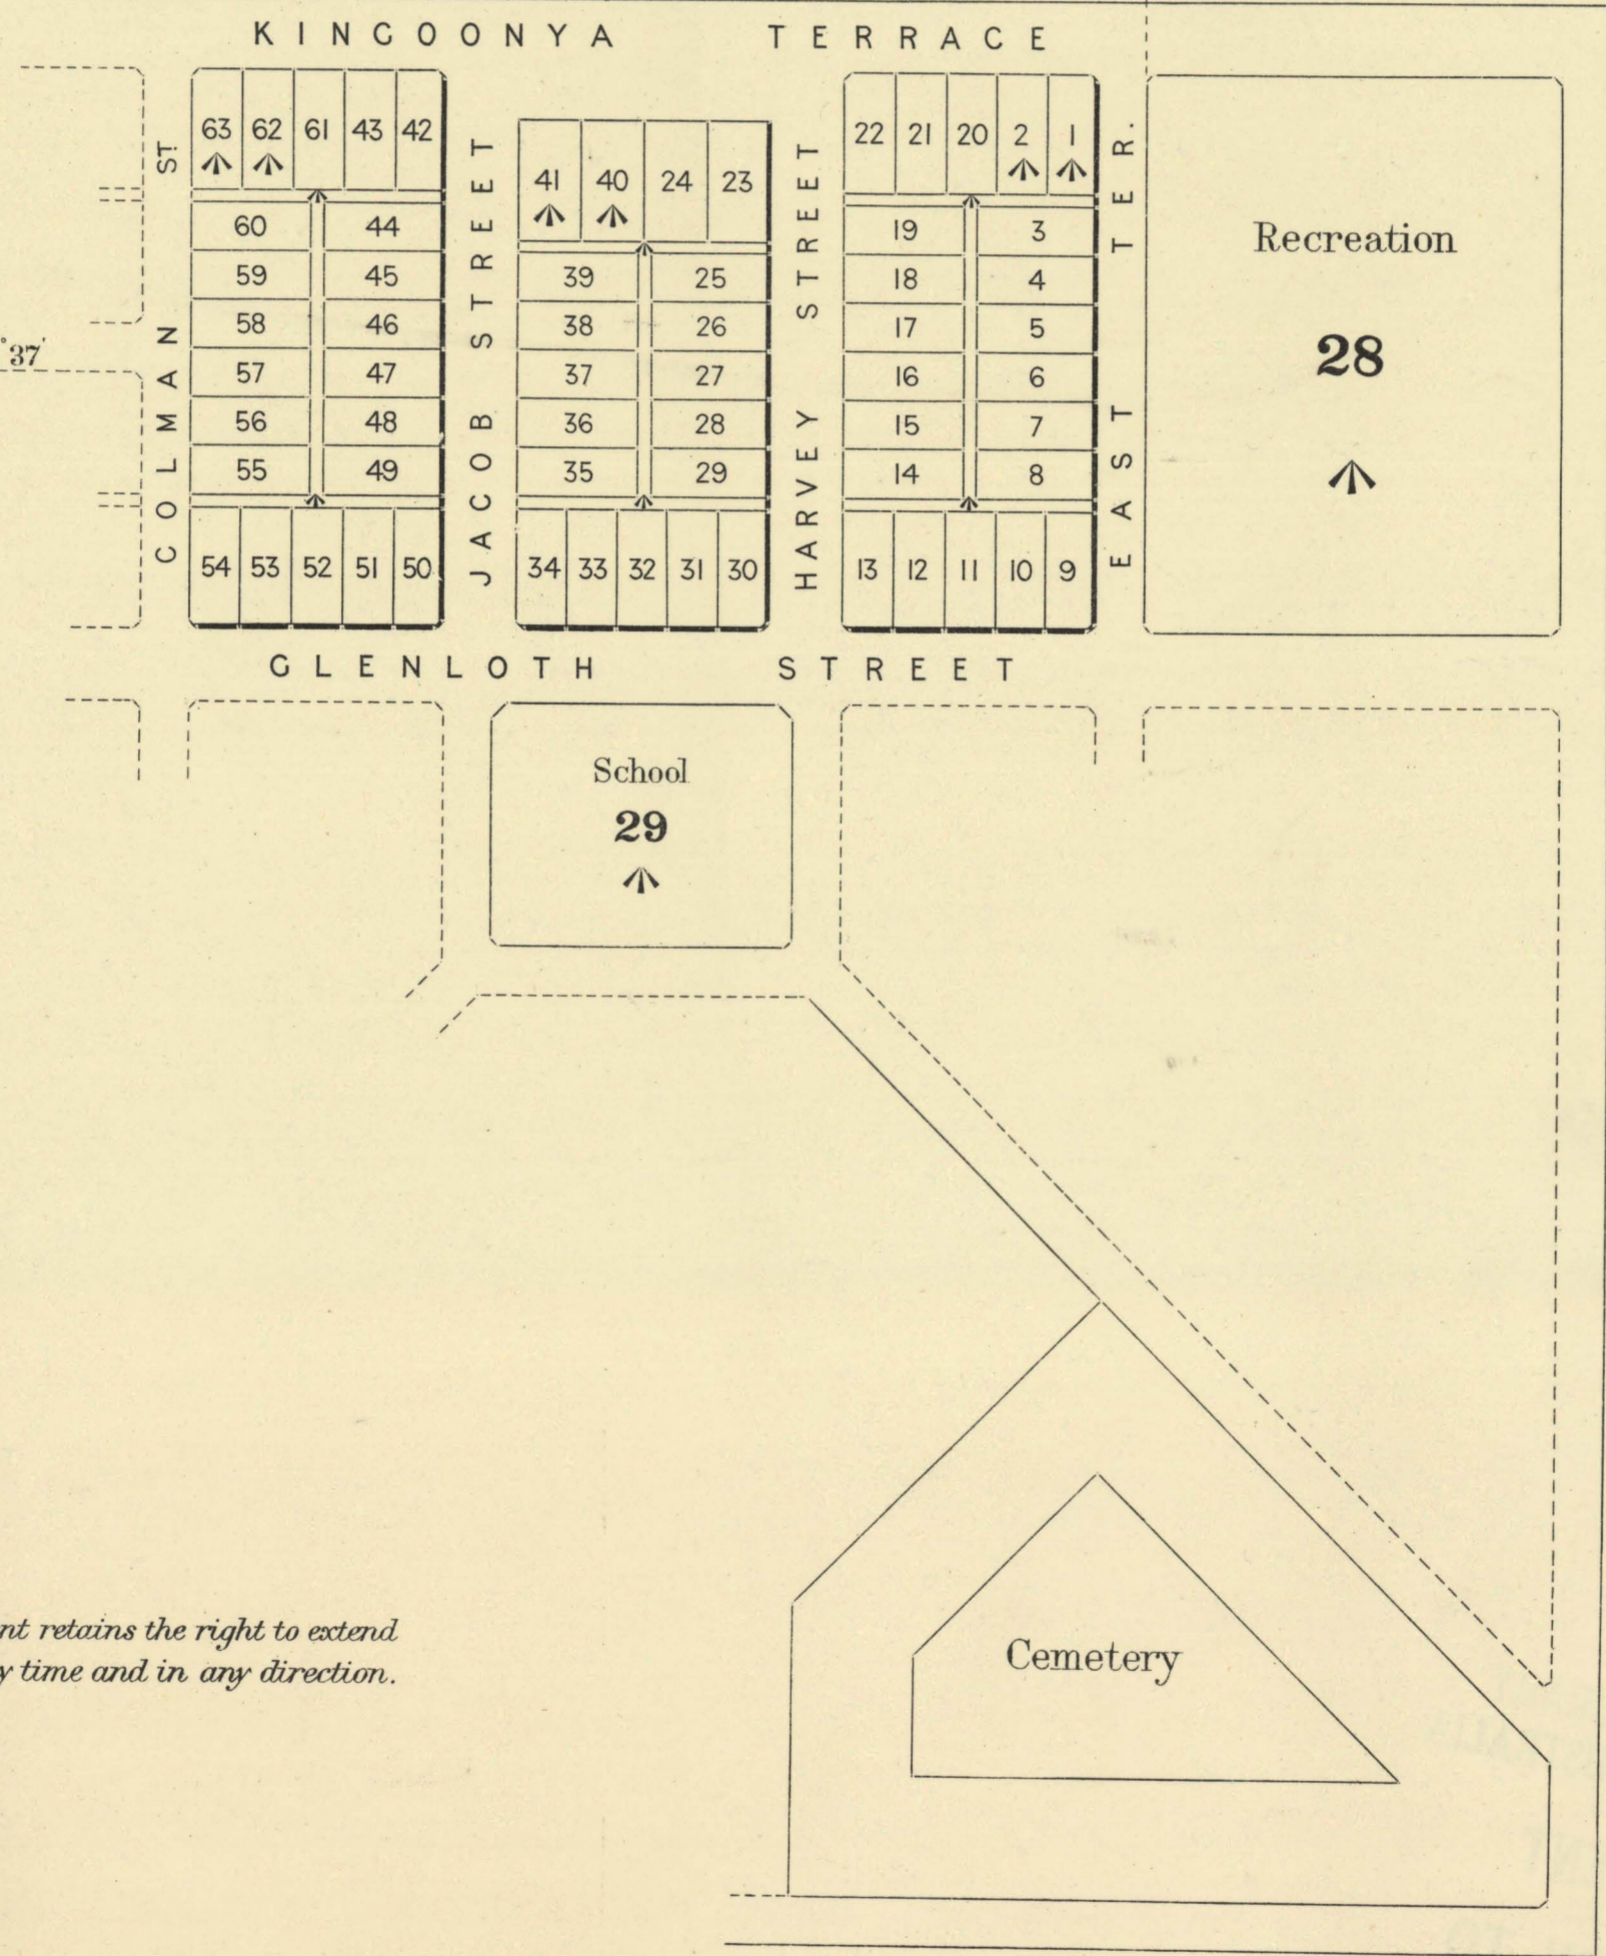

# KINGOONYA

## Out of Hundreds

To Kalgoorlie — Centre Line of Railway — To Pt. Augusta

208M. 61CH. 32LKS.  
FROM PTAUGUSTA

169

Commonwealth Railway Land

P.L.1271

P.L.1271

*Note. The Government retains the right to extend this town at any time and in any direction.*