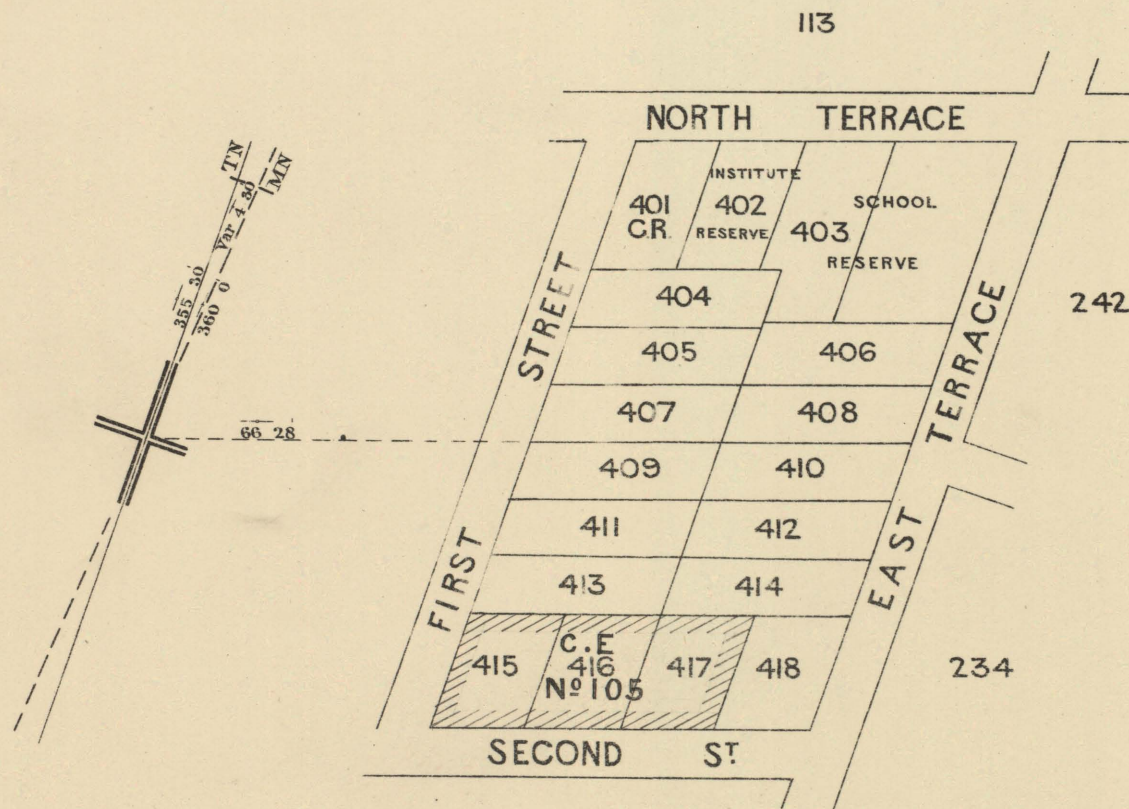

TOWNSHIP OF HONITON

Hundred of Melville

SCALE

LINKS 50 4 3 2 1 0 4 CHAINS

(6 1061) Examined by G.M.C.

SURVEYOR GENERAL'S OFFICE, ADELAIDE. Fraser S. Crawford, Photo-Lithographer. DECEMBER 1878