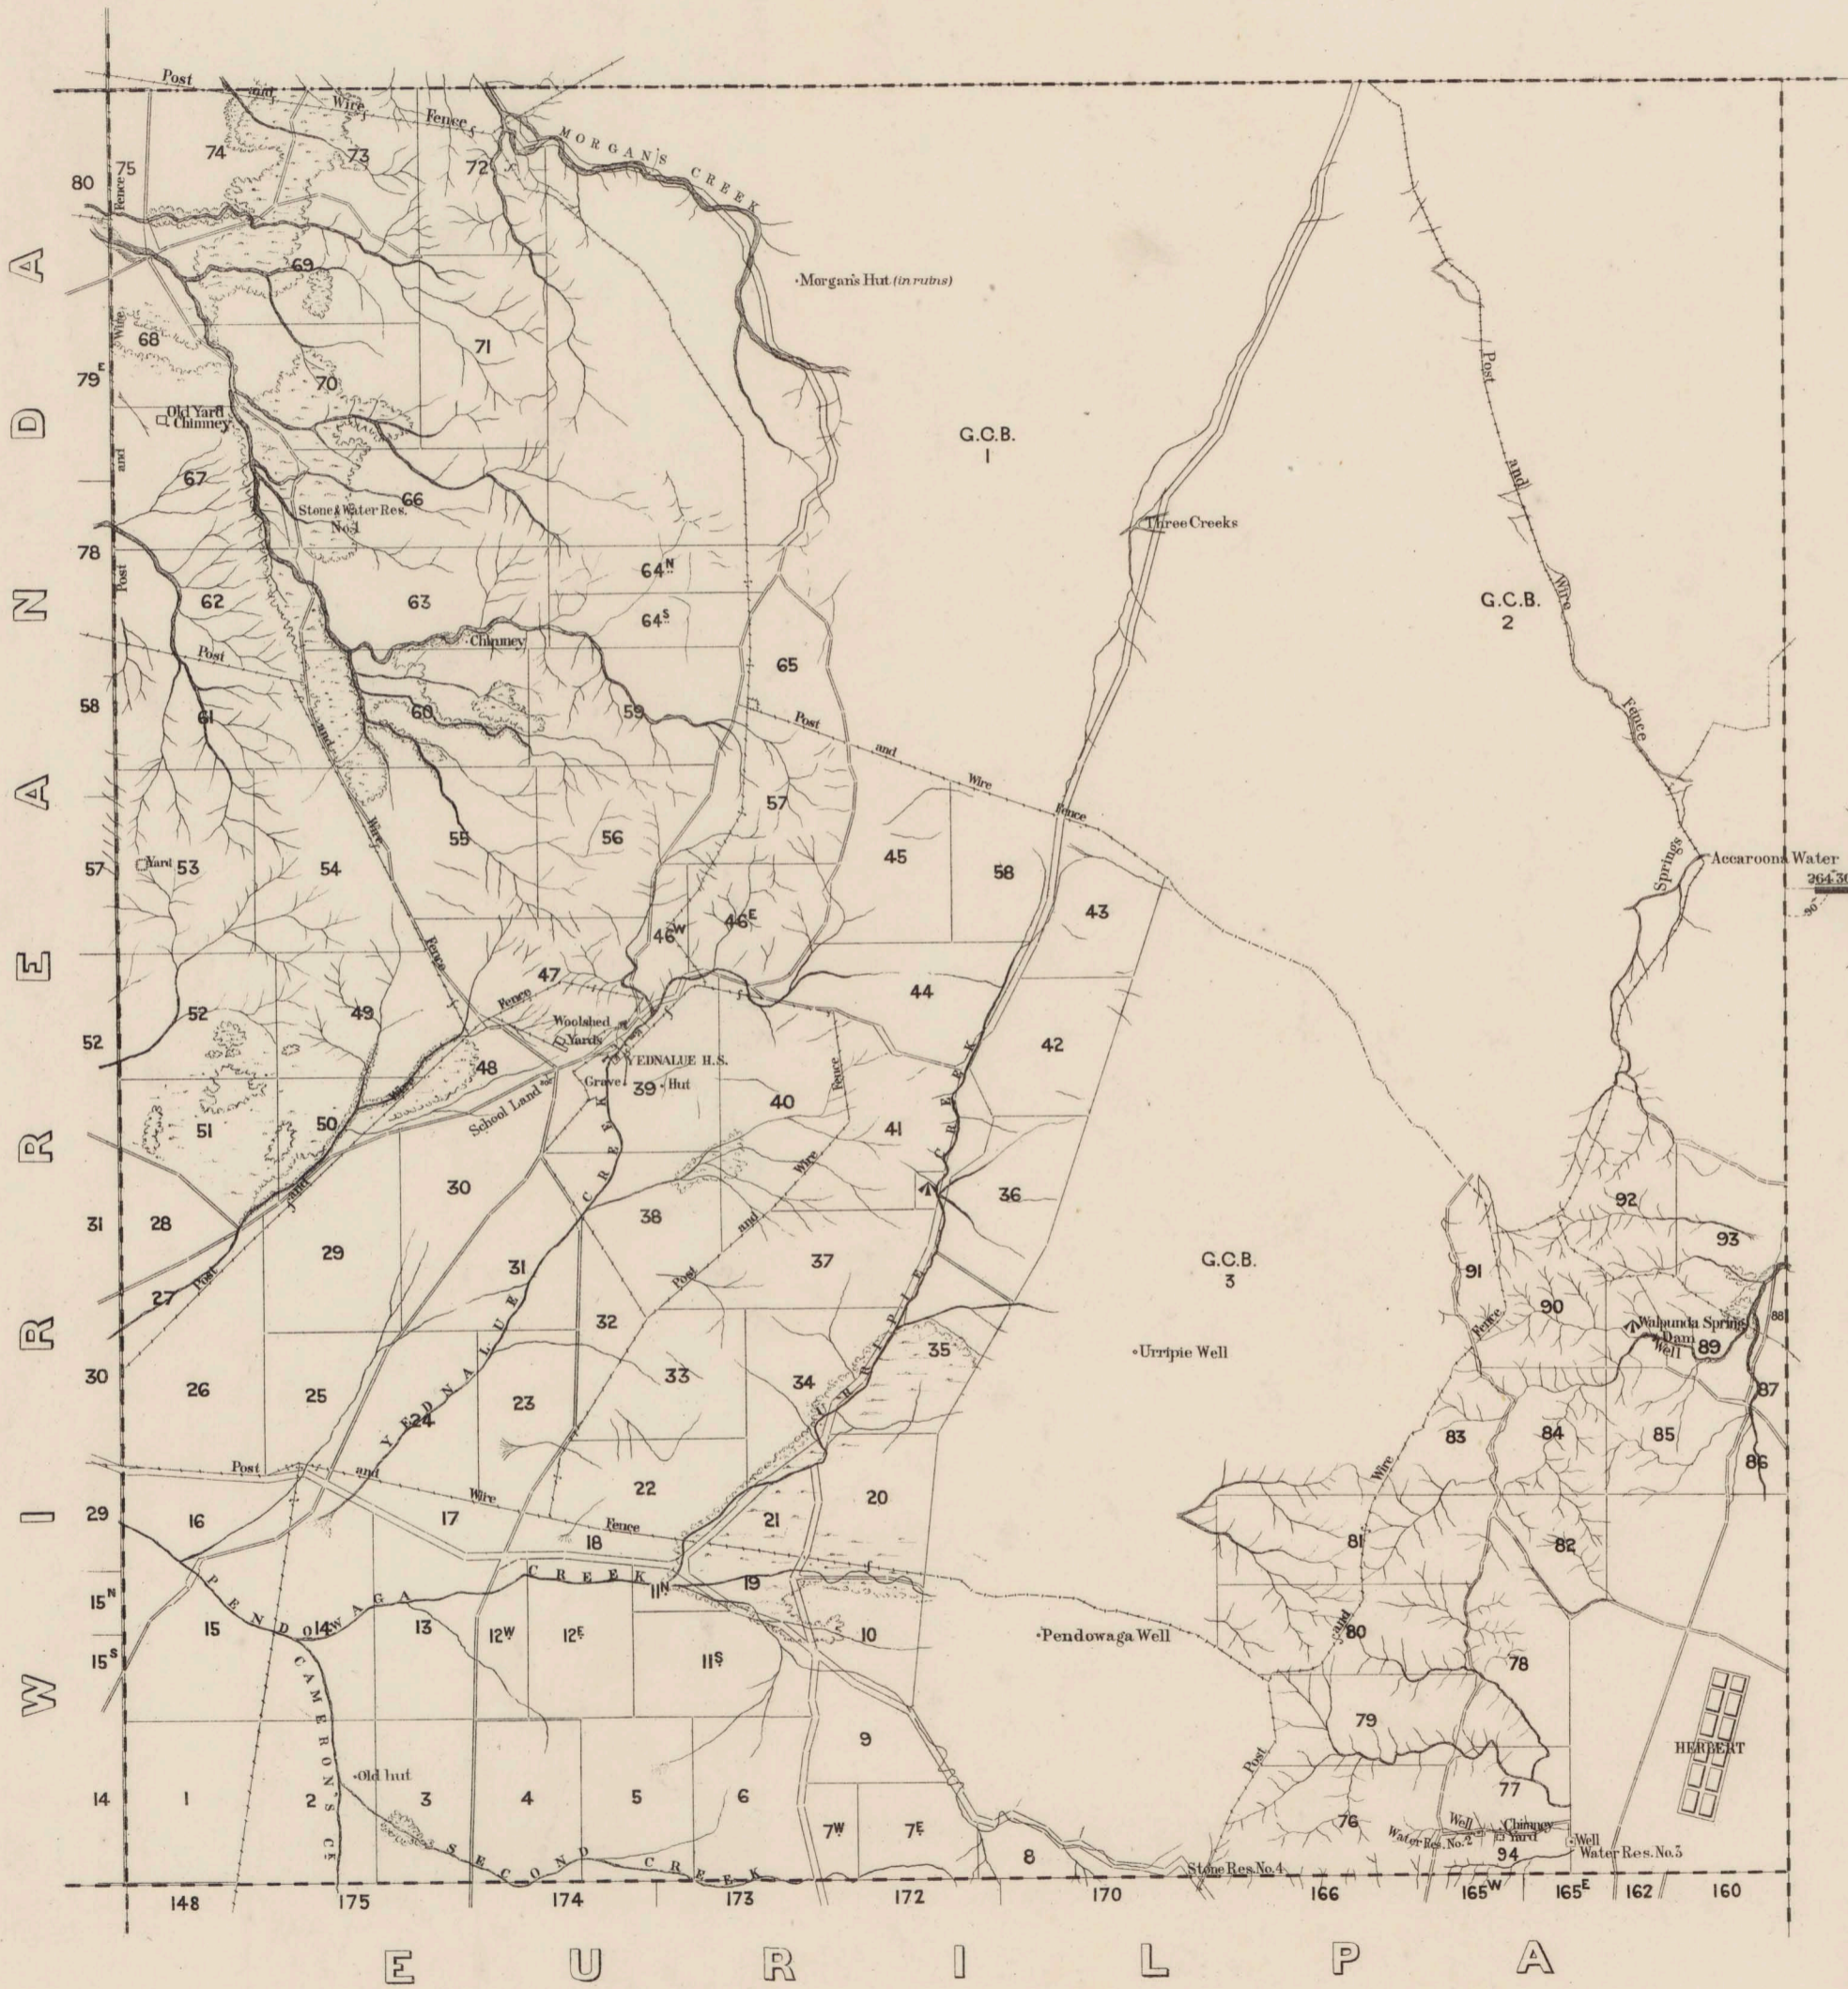

# YEDNALUE

TN 55.4 50  
Van 5 30  
MN 560

SURVEYOR GENERAL'S OFFICE, ADELAIDE. A. Vaughan, Photo-lithographer  
MARCH 1897