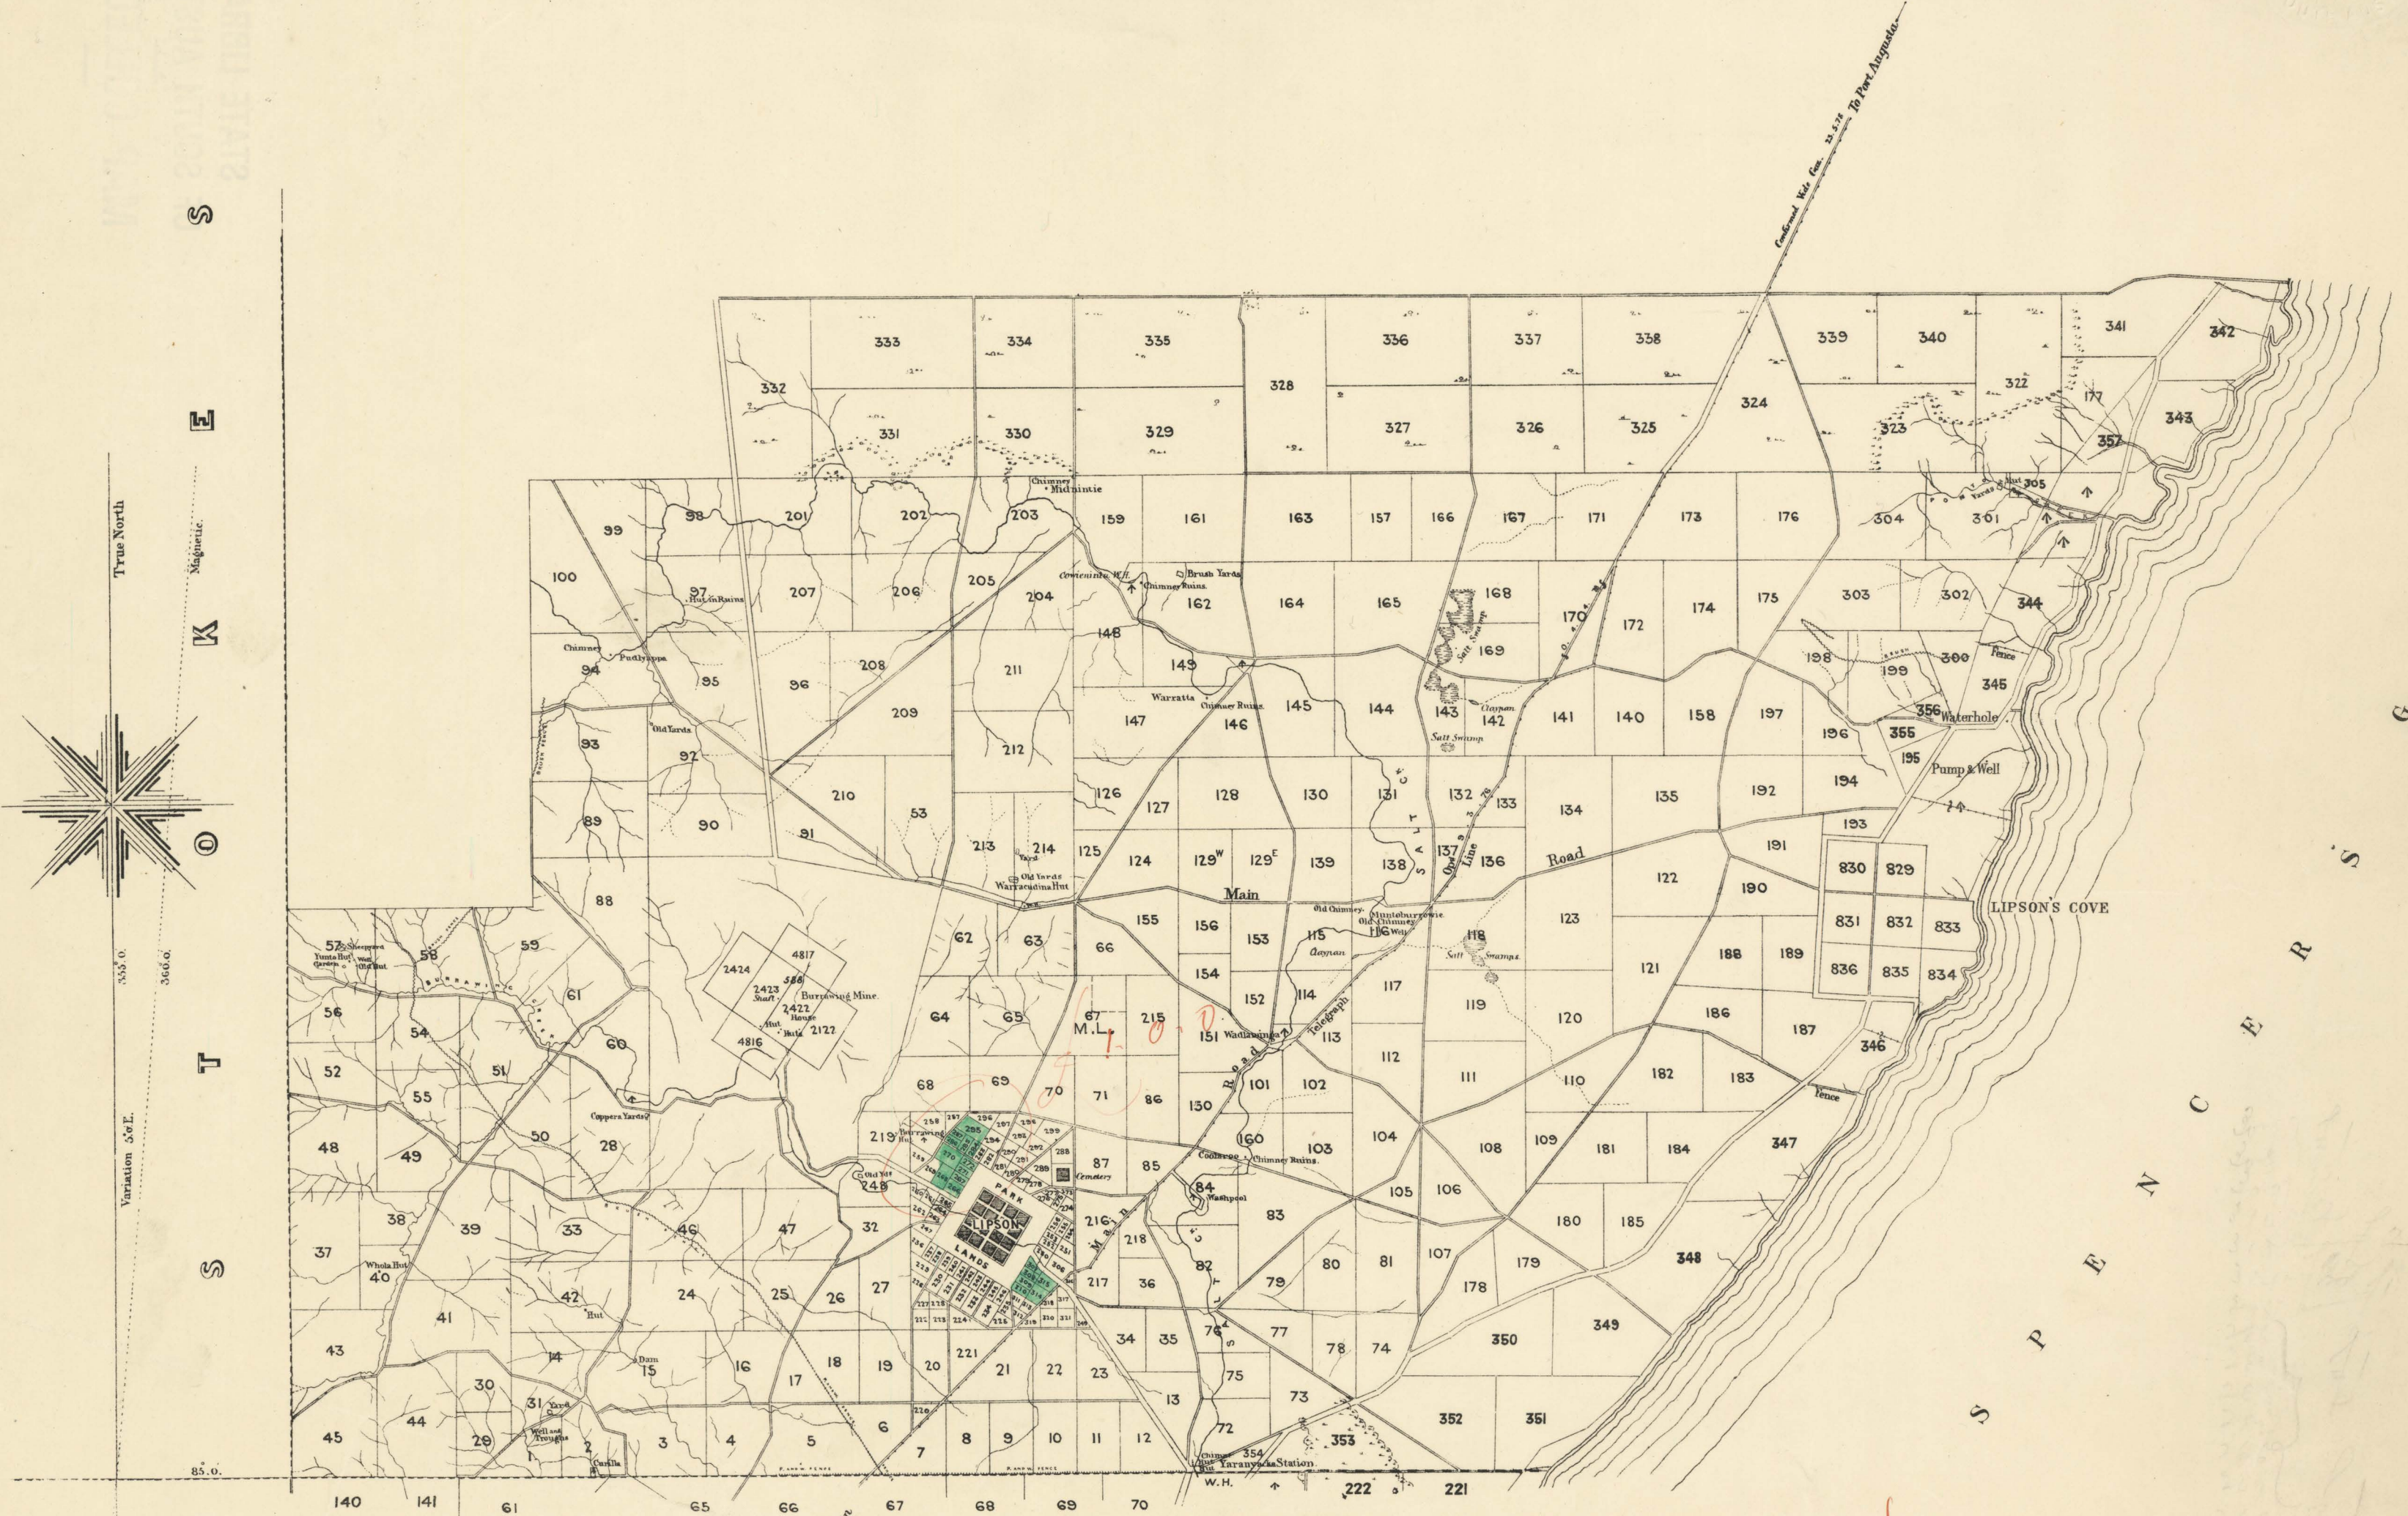

YARANYACKA

YARANYACKA

True North
Magnetic
Variation 56 E.
355.0.
366.0.
85.0.

SCALE
Chains 80 70 60 50 40 30 20 10 0
Miles
SURVEYOR GENERAL'S OFFICE, ADELAIDE. Frazer & Crawford, Photo lithographers.
DECEMBER 1885

504, 508 — £1.0.0
 514, 509, 510, 512 — £2.0.0
 295 — £1.0.0
 284 - 286 & 29 — £1.0.0
 other