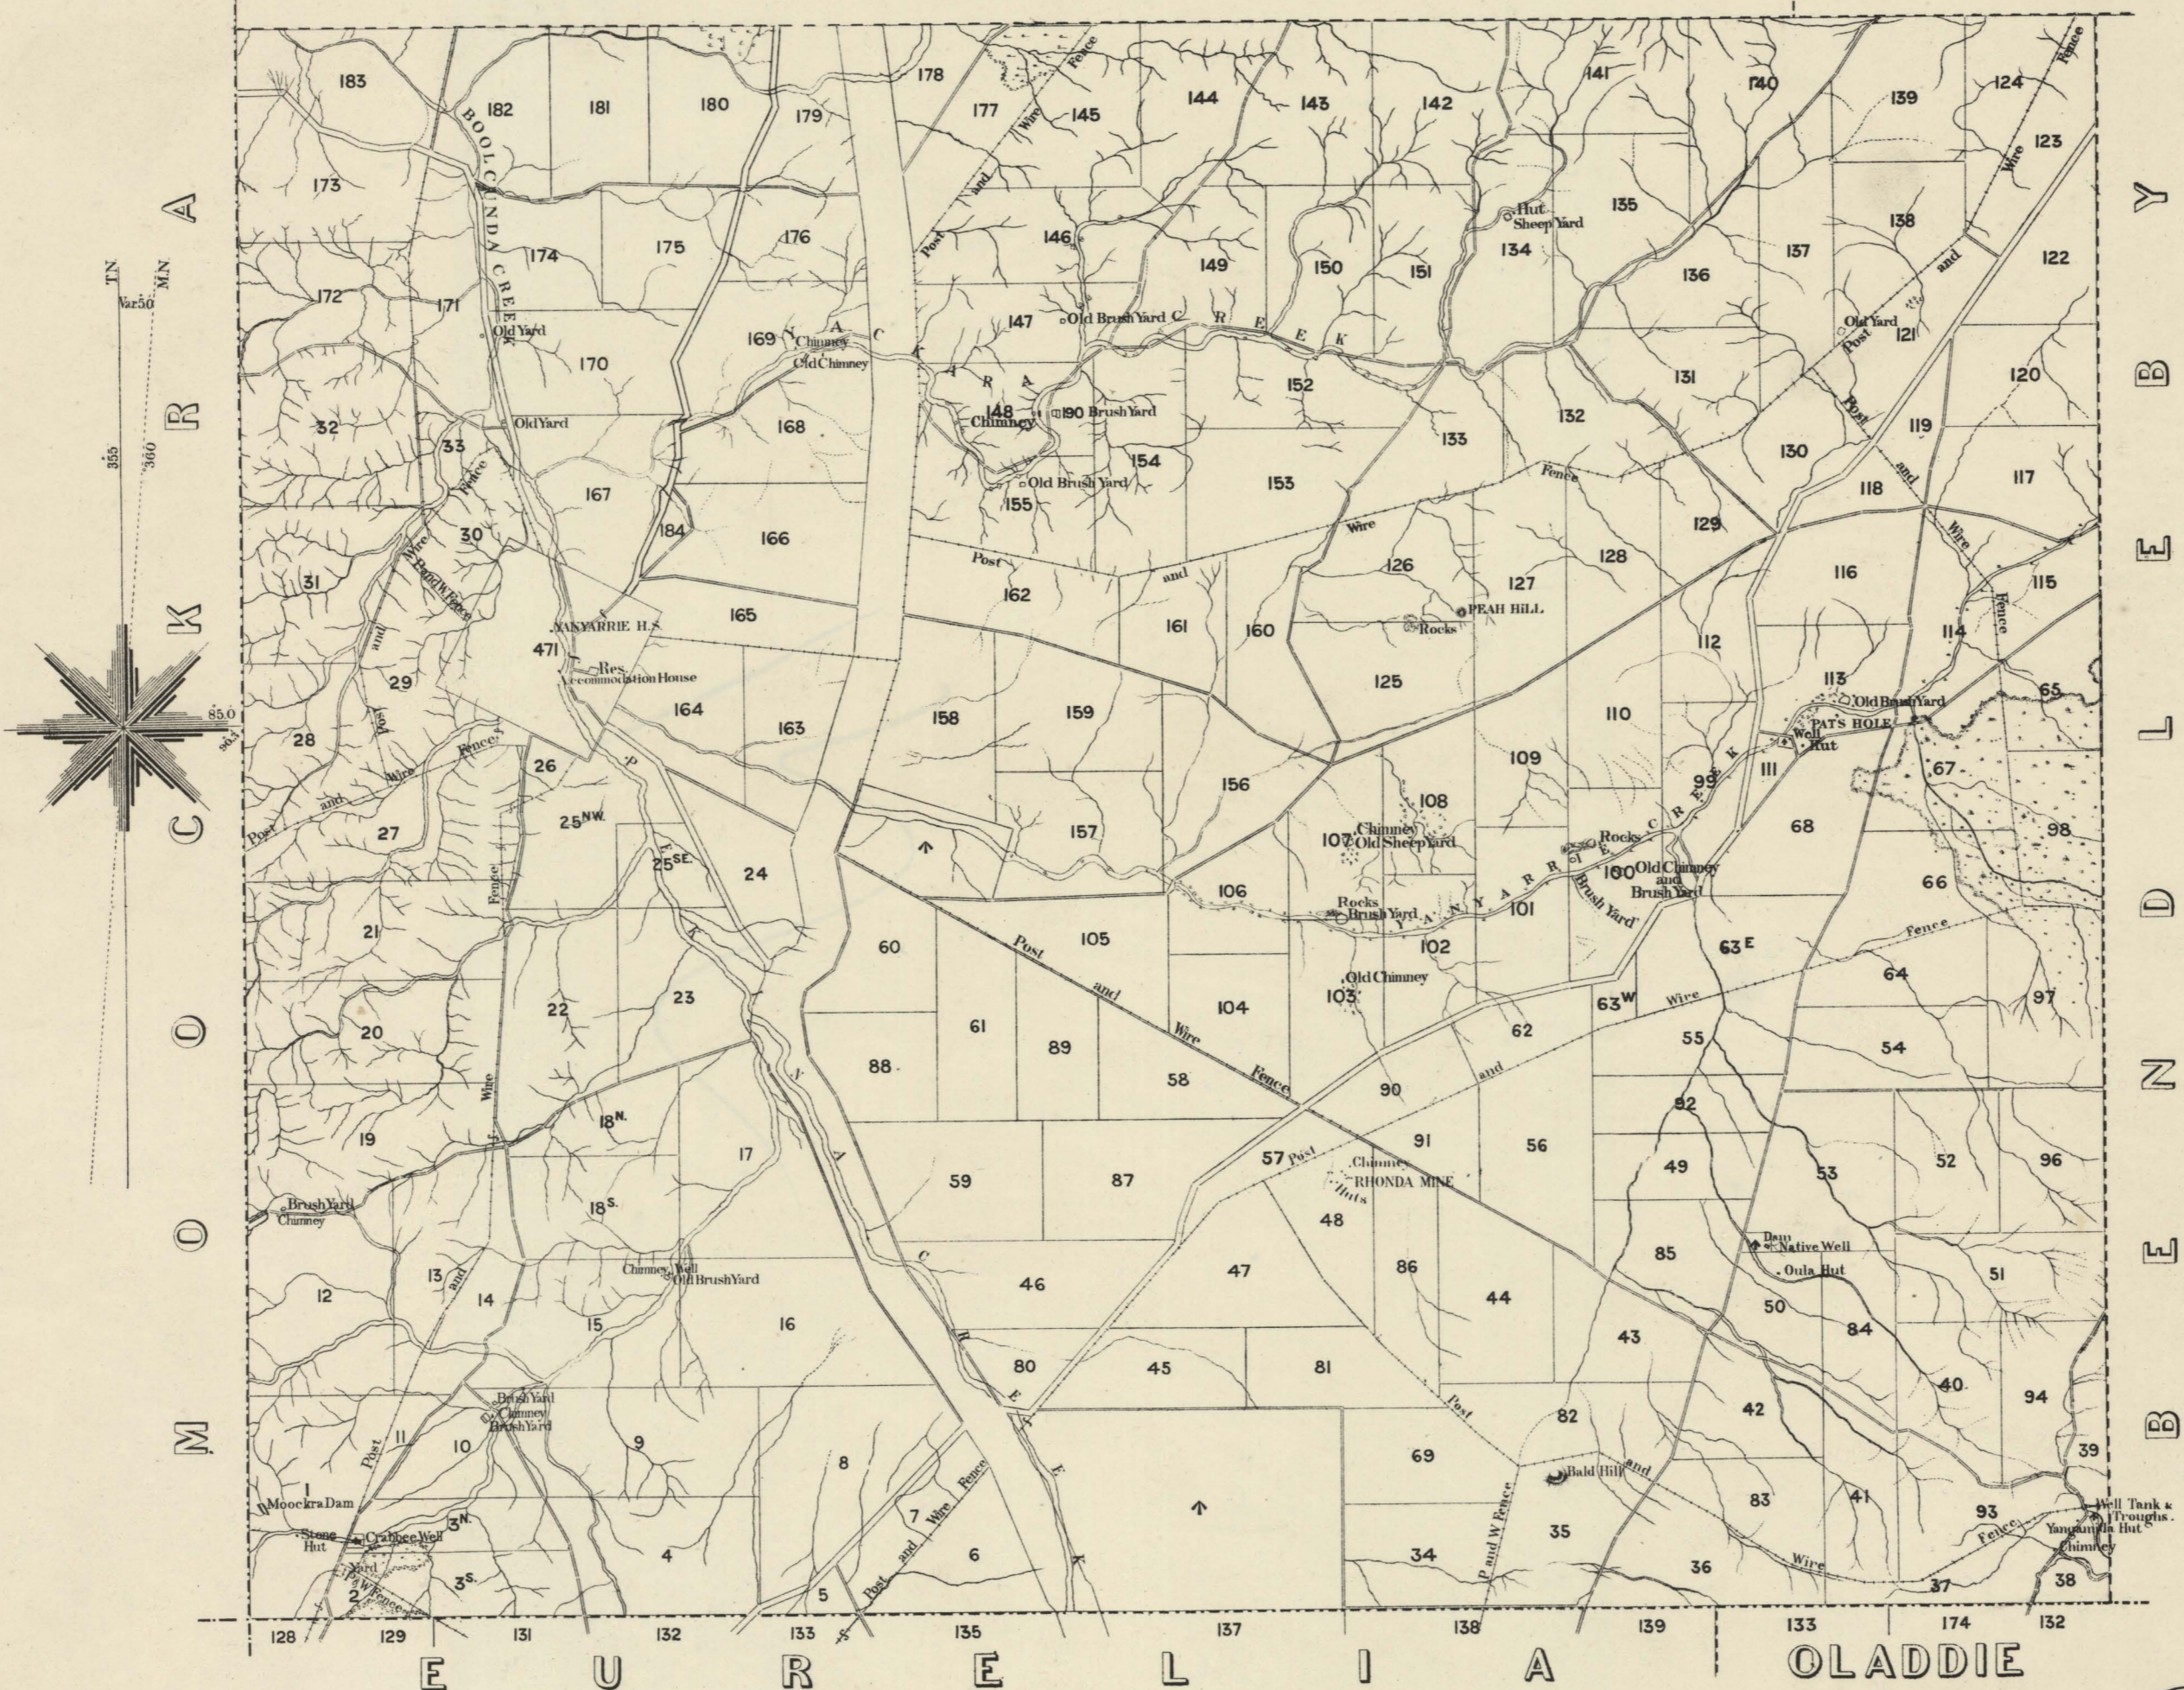

121326435

12

YANYARRIE

U R O O N D A EURILPA

YANYARRIE

—SCALE—
 Drawn by A.B. (1909) Examined by G.M.C.
 SURVEYOR GENERAL'S OFFICE, ADELAIDE. From S. Crawford. Photo-lithographer.
 SEPTEMBER 1876.