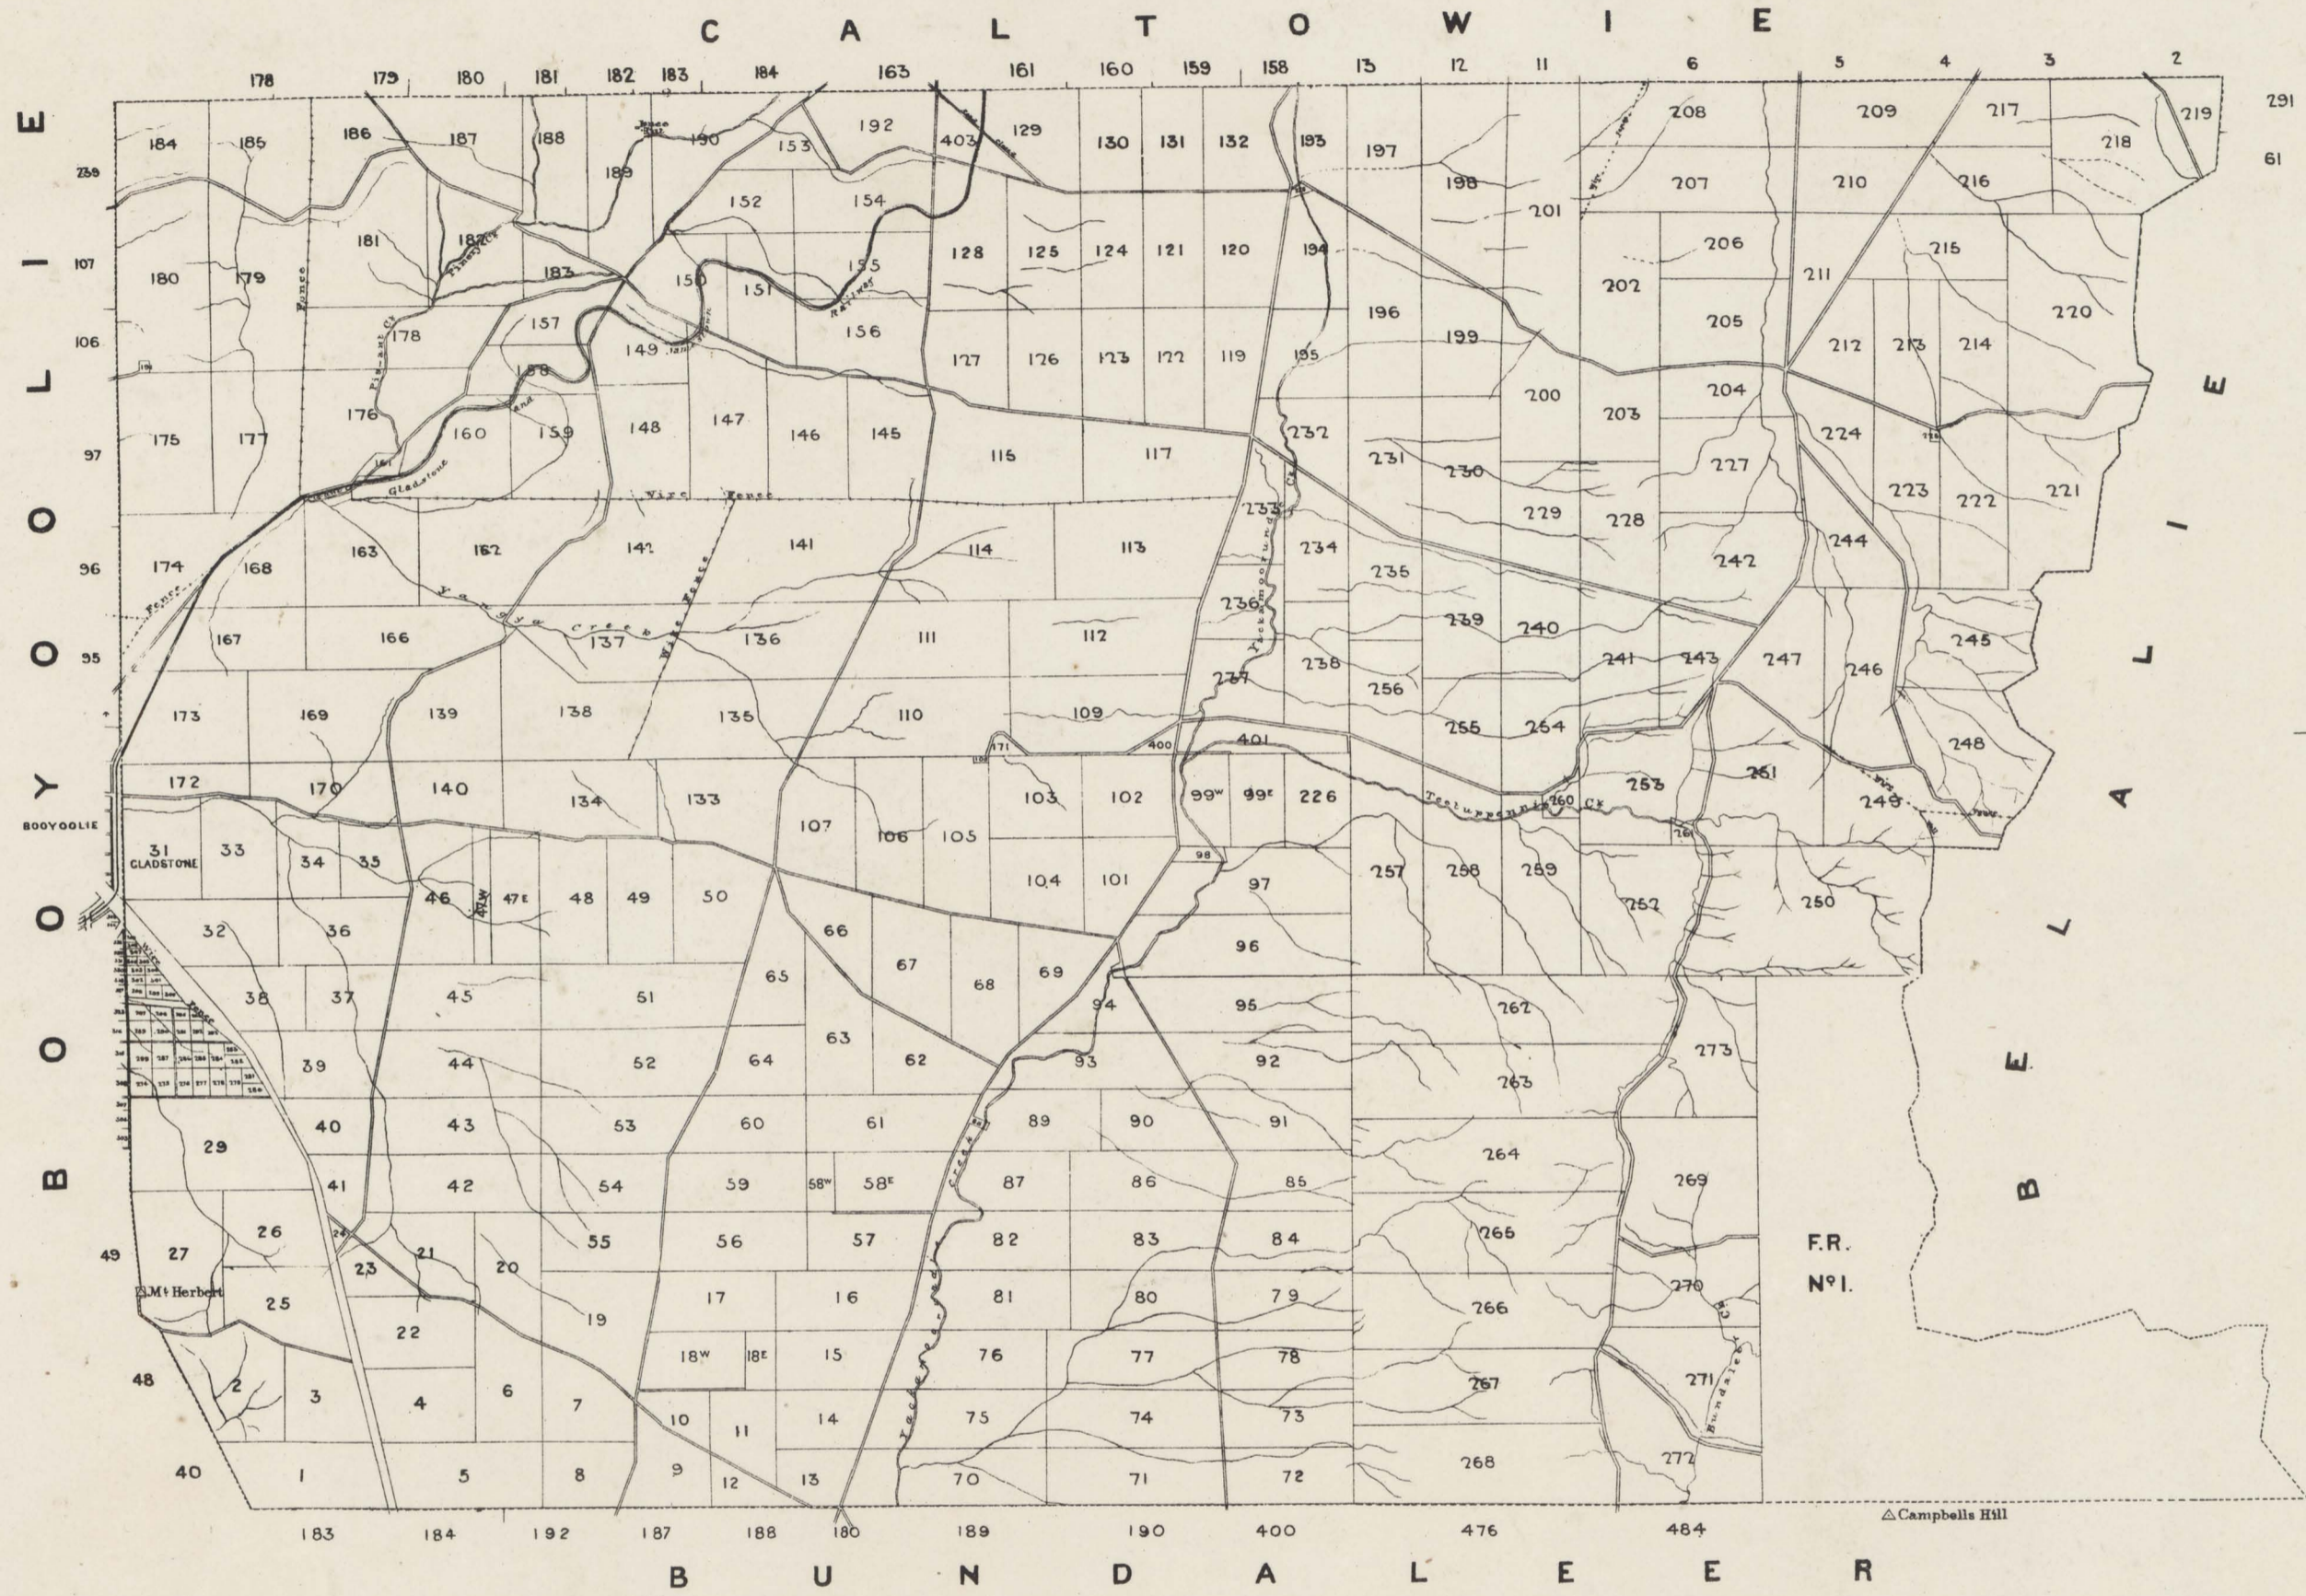

YANGYA

SCALE
Drawn by (S. 888) Examined by W. G. E.
SURVEYOR GENERAL'S OFFICE, ADELAIDE, Fraser & Neave, Photo-Lithographers.
MAY 1878.