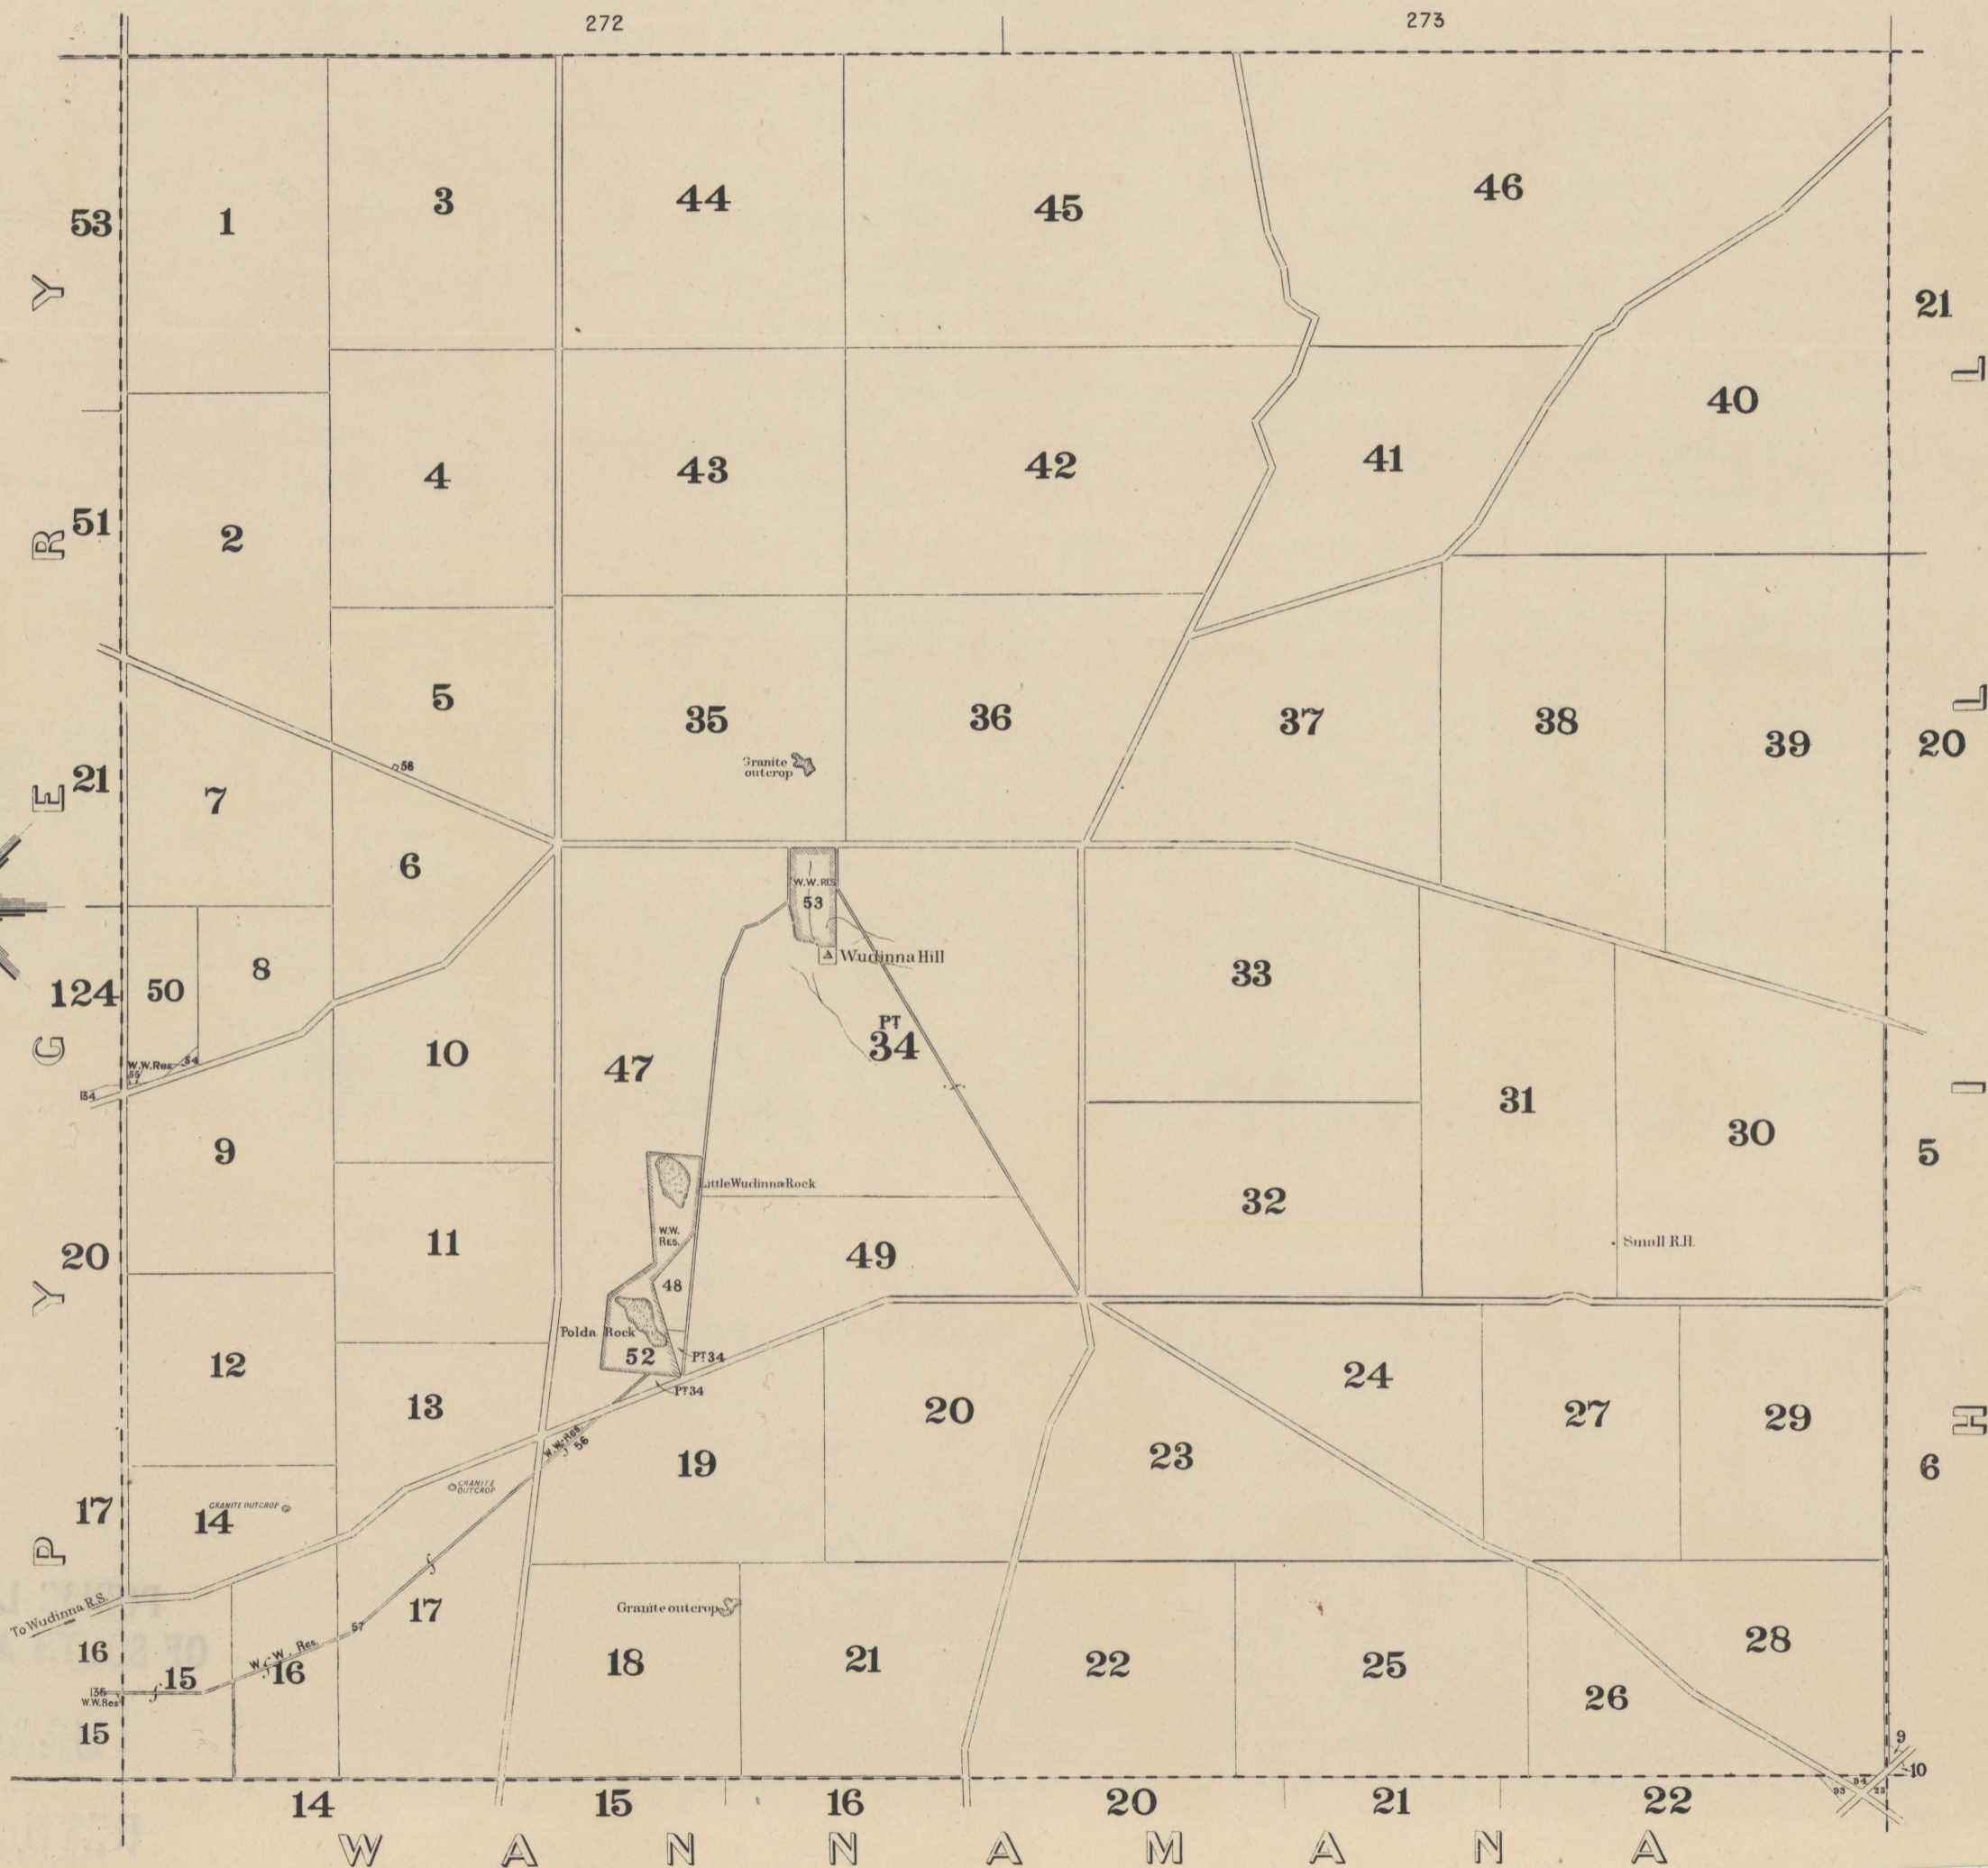

WUDINNA C^o LEHUNTE

COMPILED IN THE OFFICE OF THE SURVEYOR GENERAL
DEPARTMENT OF LANDS

T.F.E. MOORE, GOVERNMENT PHOTOLITHOGRAPHER, ADELAIDE.
1944

WUDINNA

H
830 bje
1:63,360
Wudinna
1944