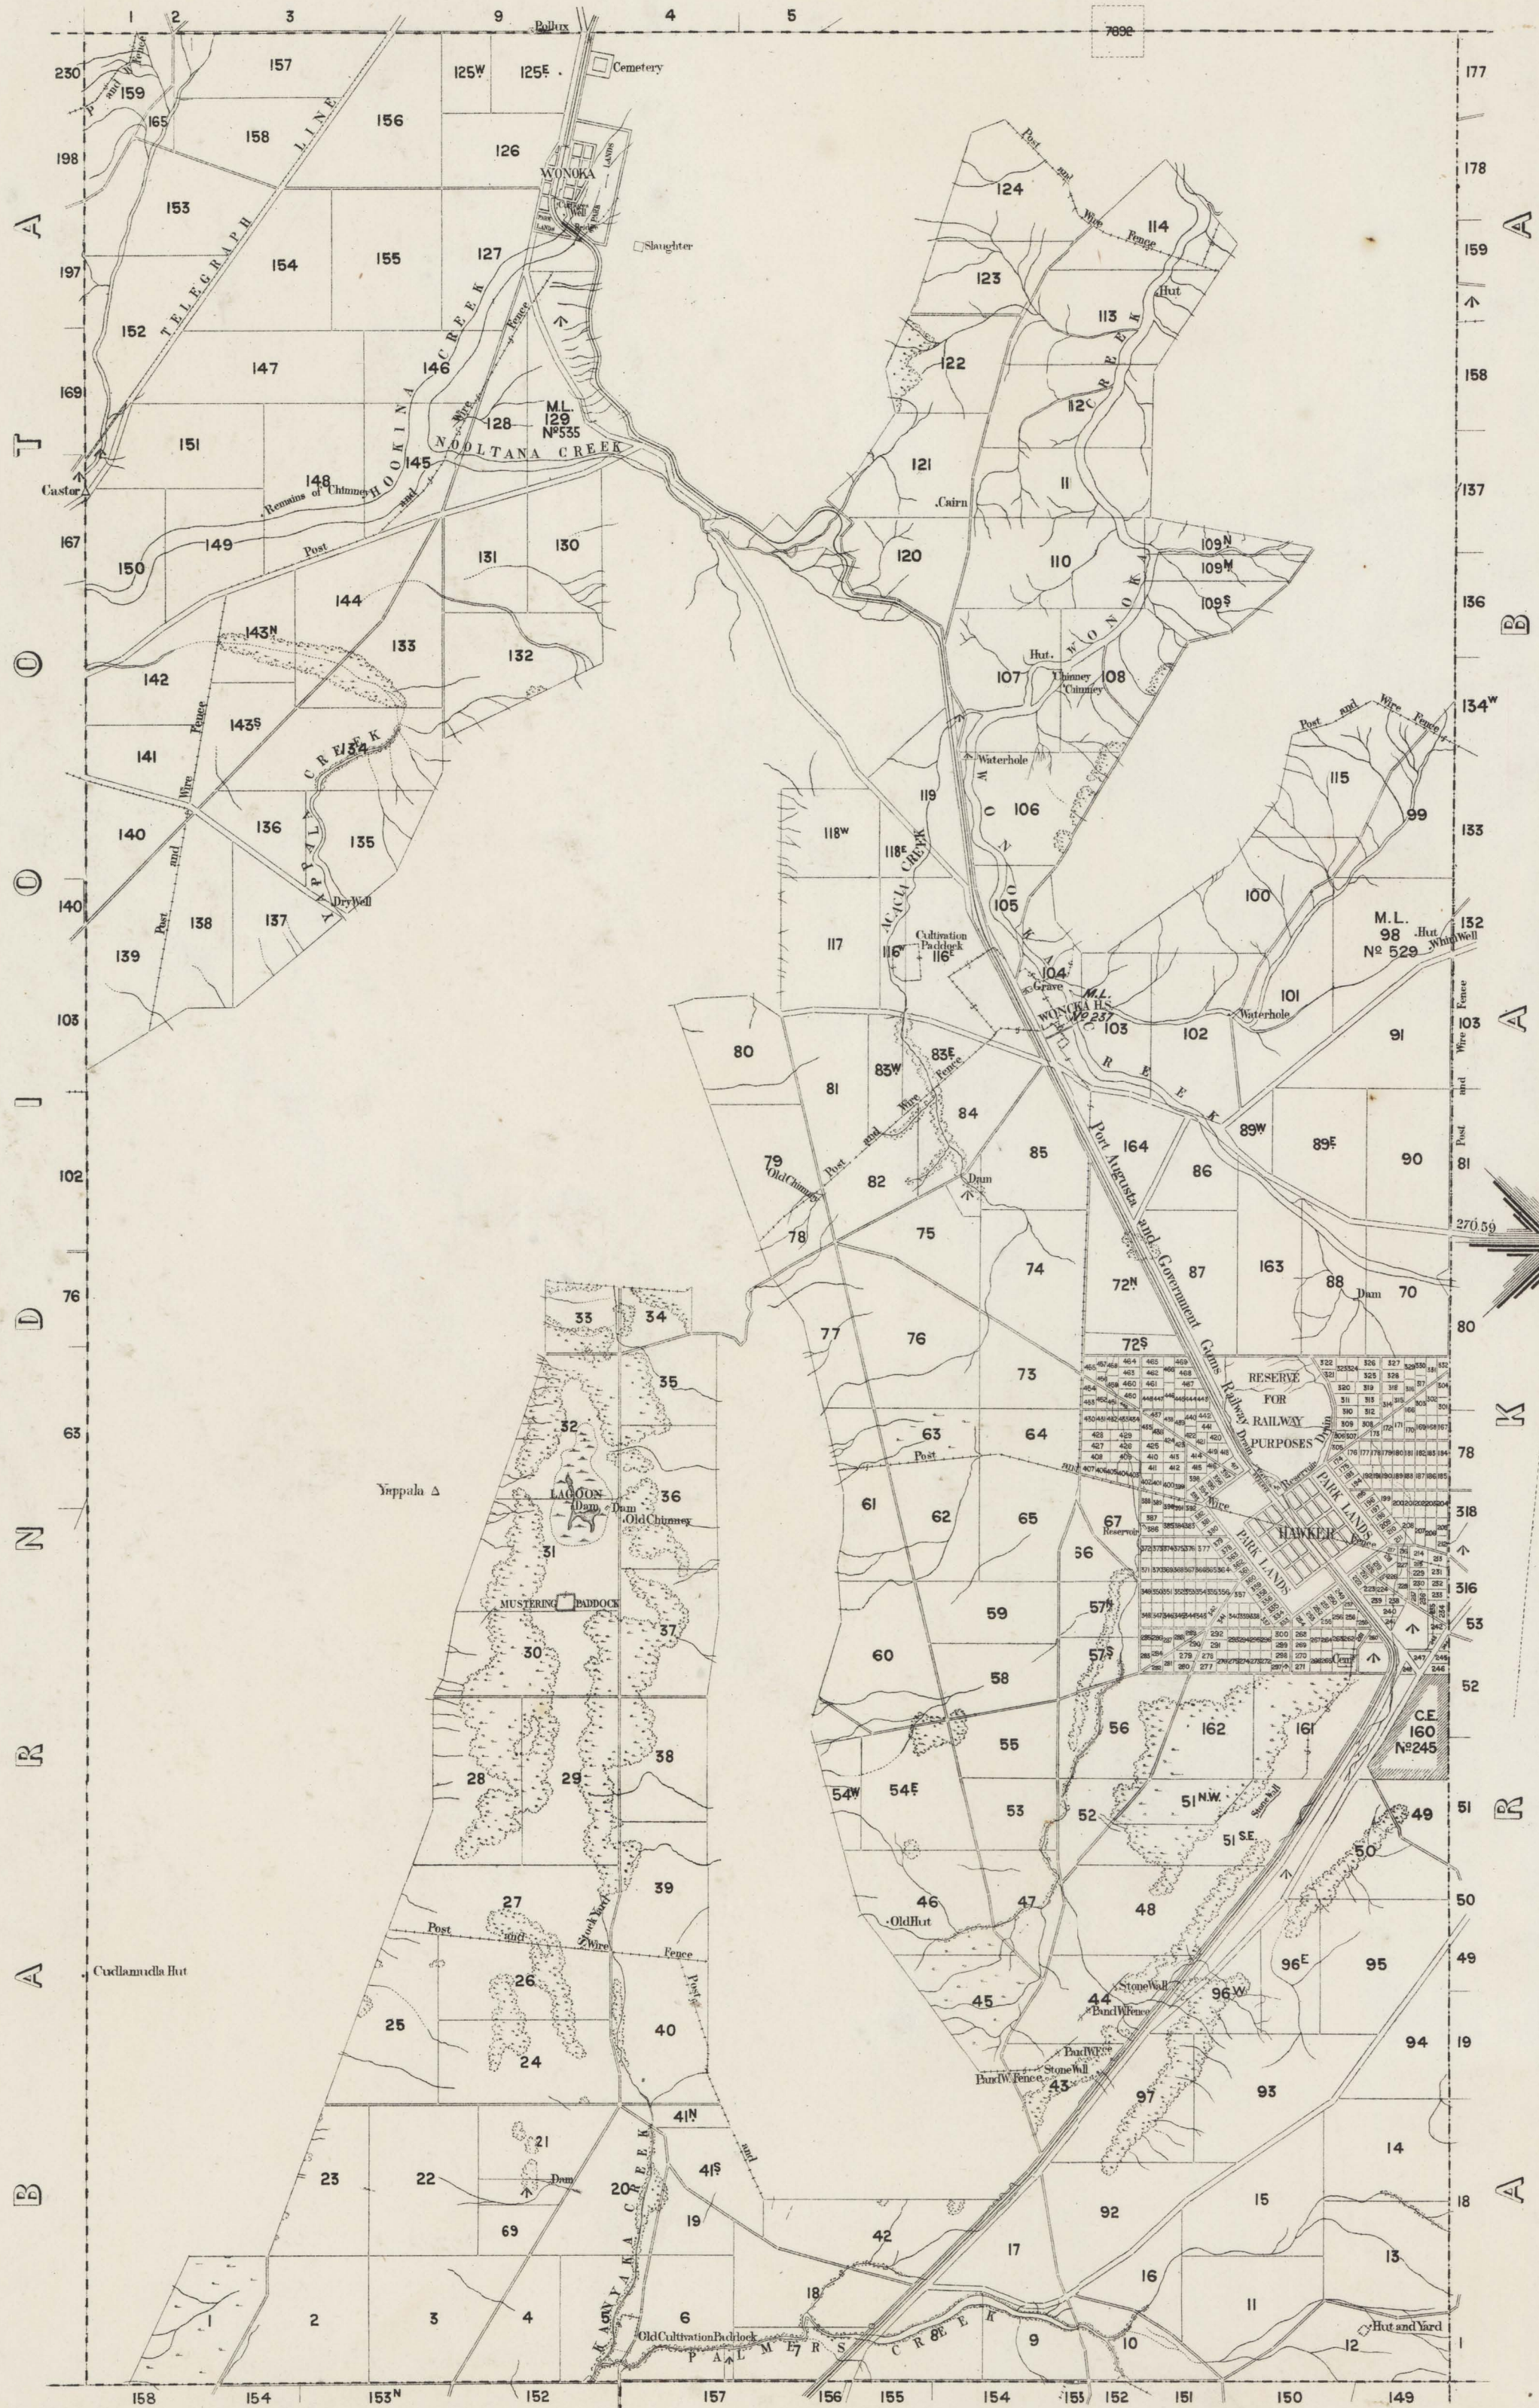

WONOKA

W O O L Y A N A

K A N Y A K A

C U D L A M U D L A

—SCALE—
 Chains 0 10 20 30 40 50 60 70 80 90 100
 Miles 0 1 2
 (3274)
 SURVEYOR GENERAL'S OFFICE, ADELAIDE. *Printer: S. Crawford, Photo-lithographer.*
 OCTOBER 1903

WONOKA