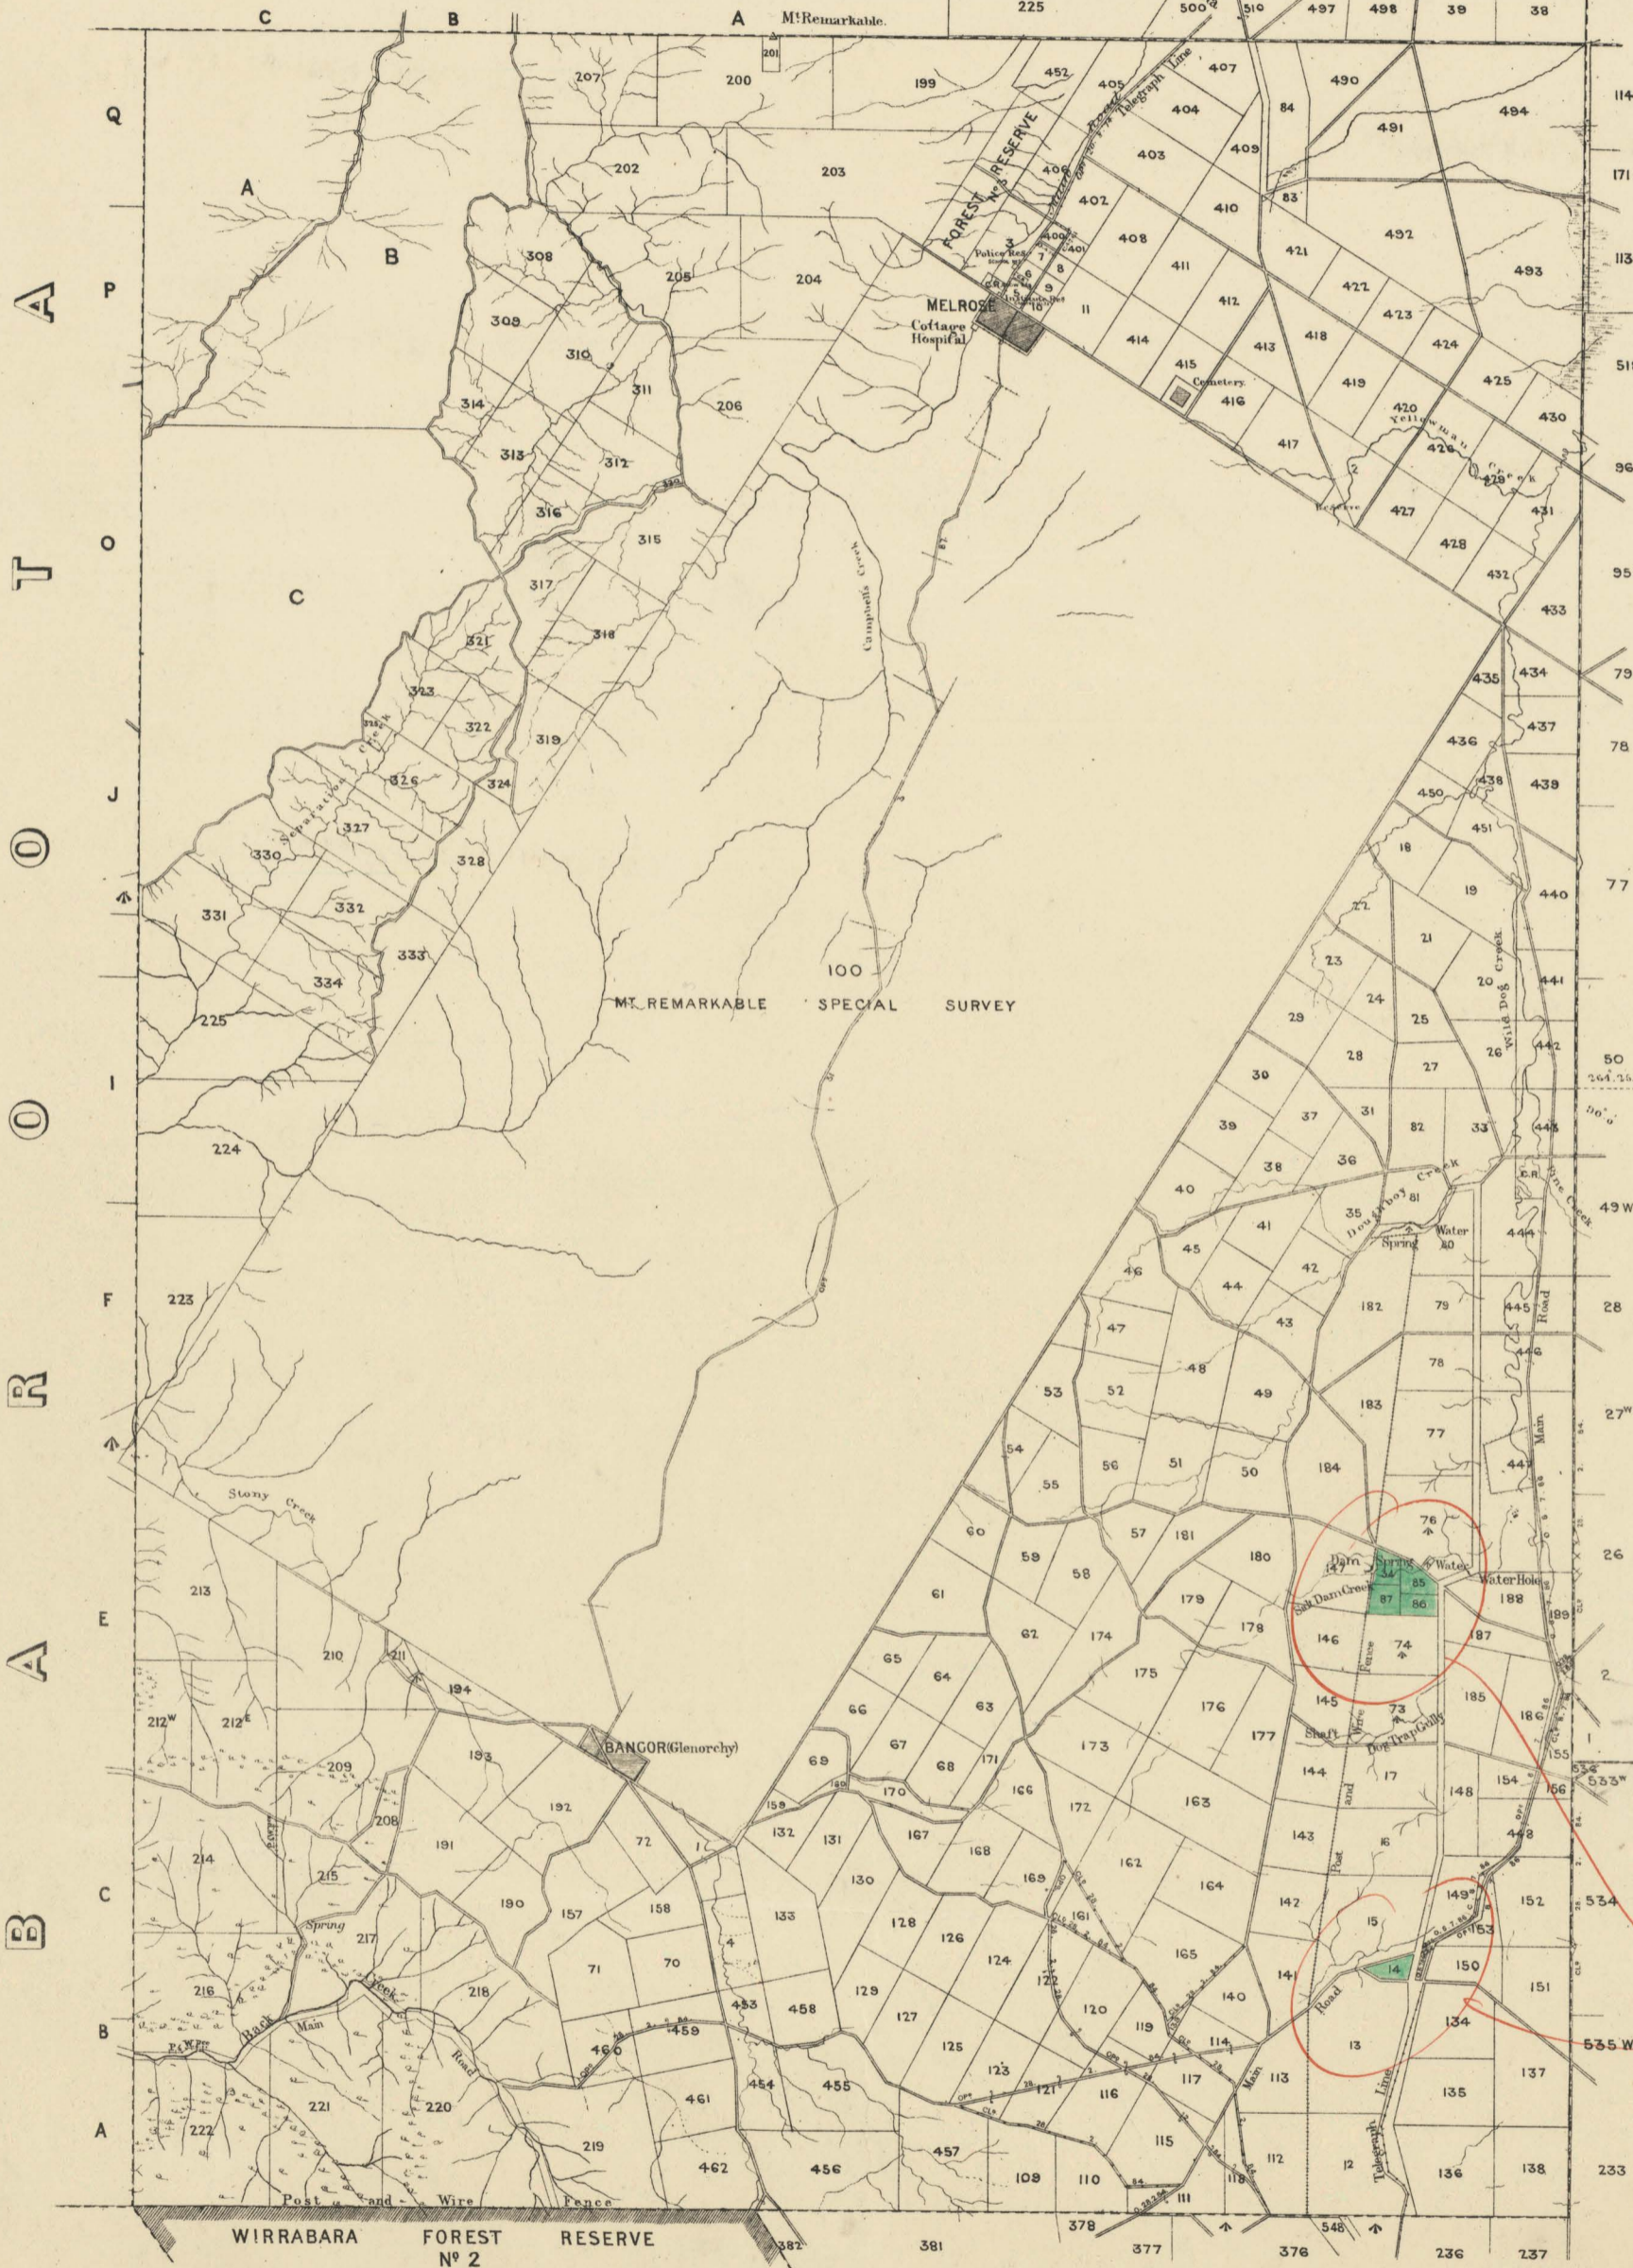

WONGYARRA

G R E G O R Y

A T O J A F E C B

354 05 TN
360 0 MN

Handwritten red text: *5.0.0*

— SCALE —
Chains 80 70 60 50 40 30 20 10 0 80 80 Chains
Miles
(5041)
SURVEYOR GENERAL'S OFFICE, ADELAIDE. Frazer S. Crawford, Photo-lithographer.
OCTOBER 1887