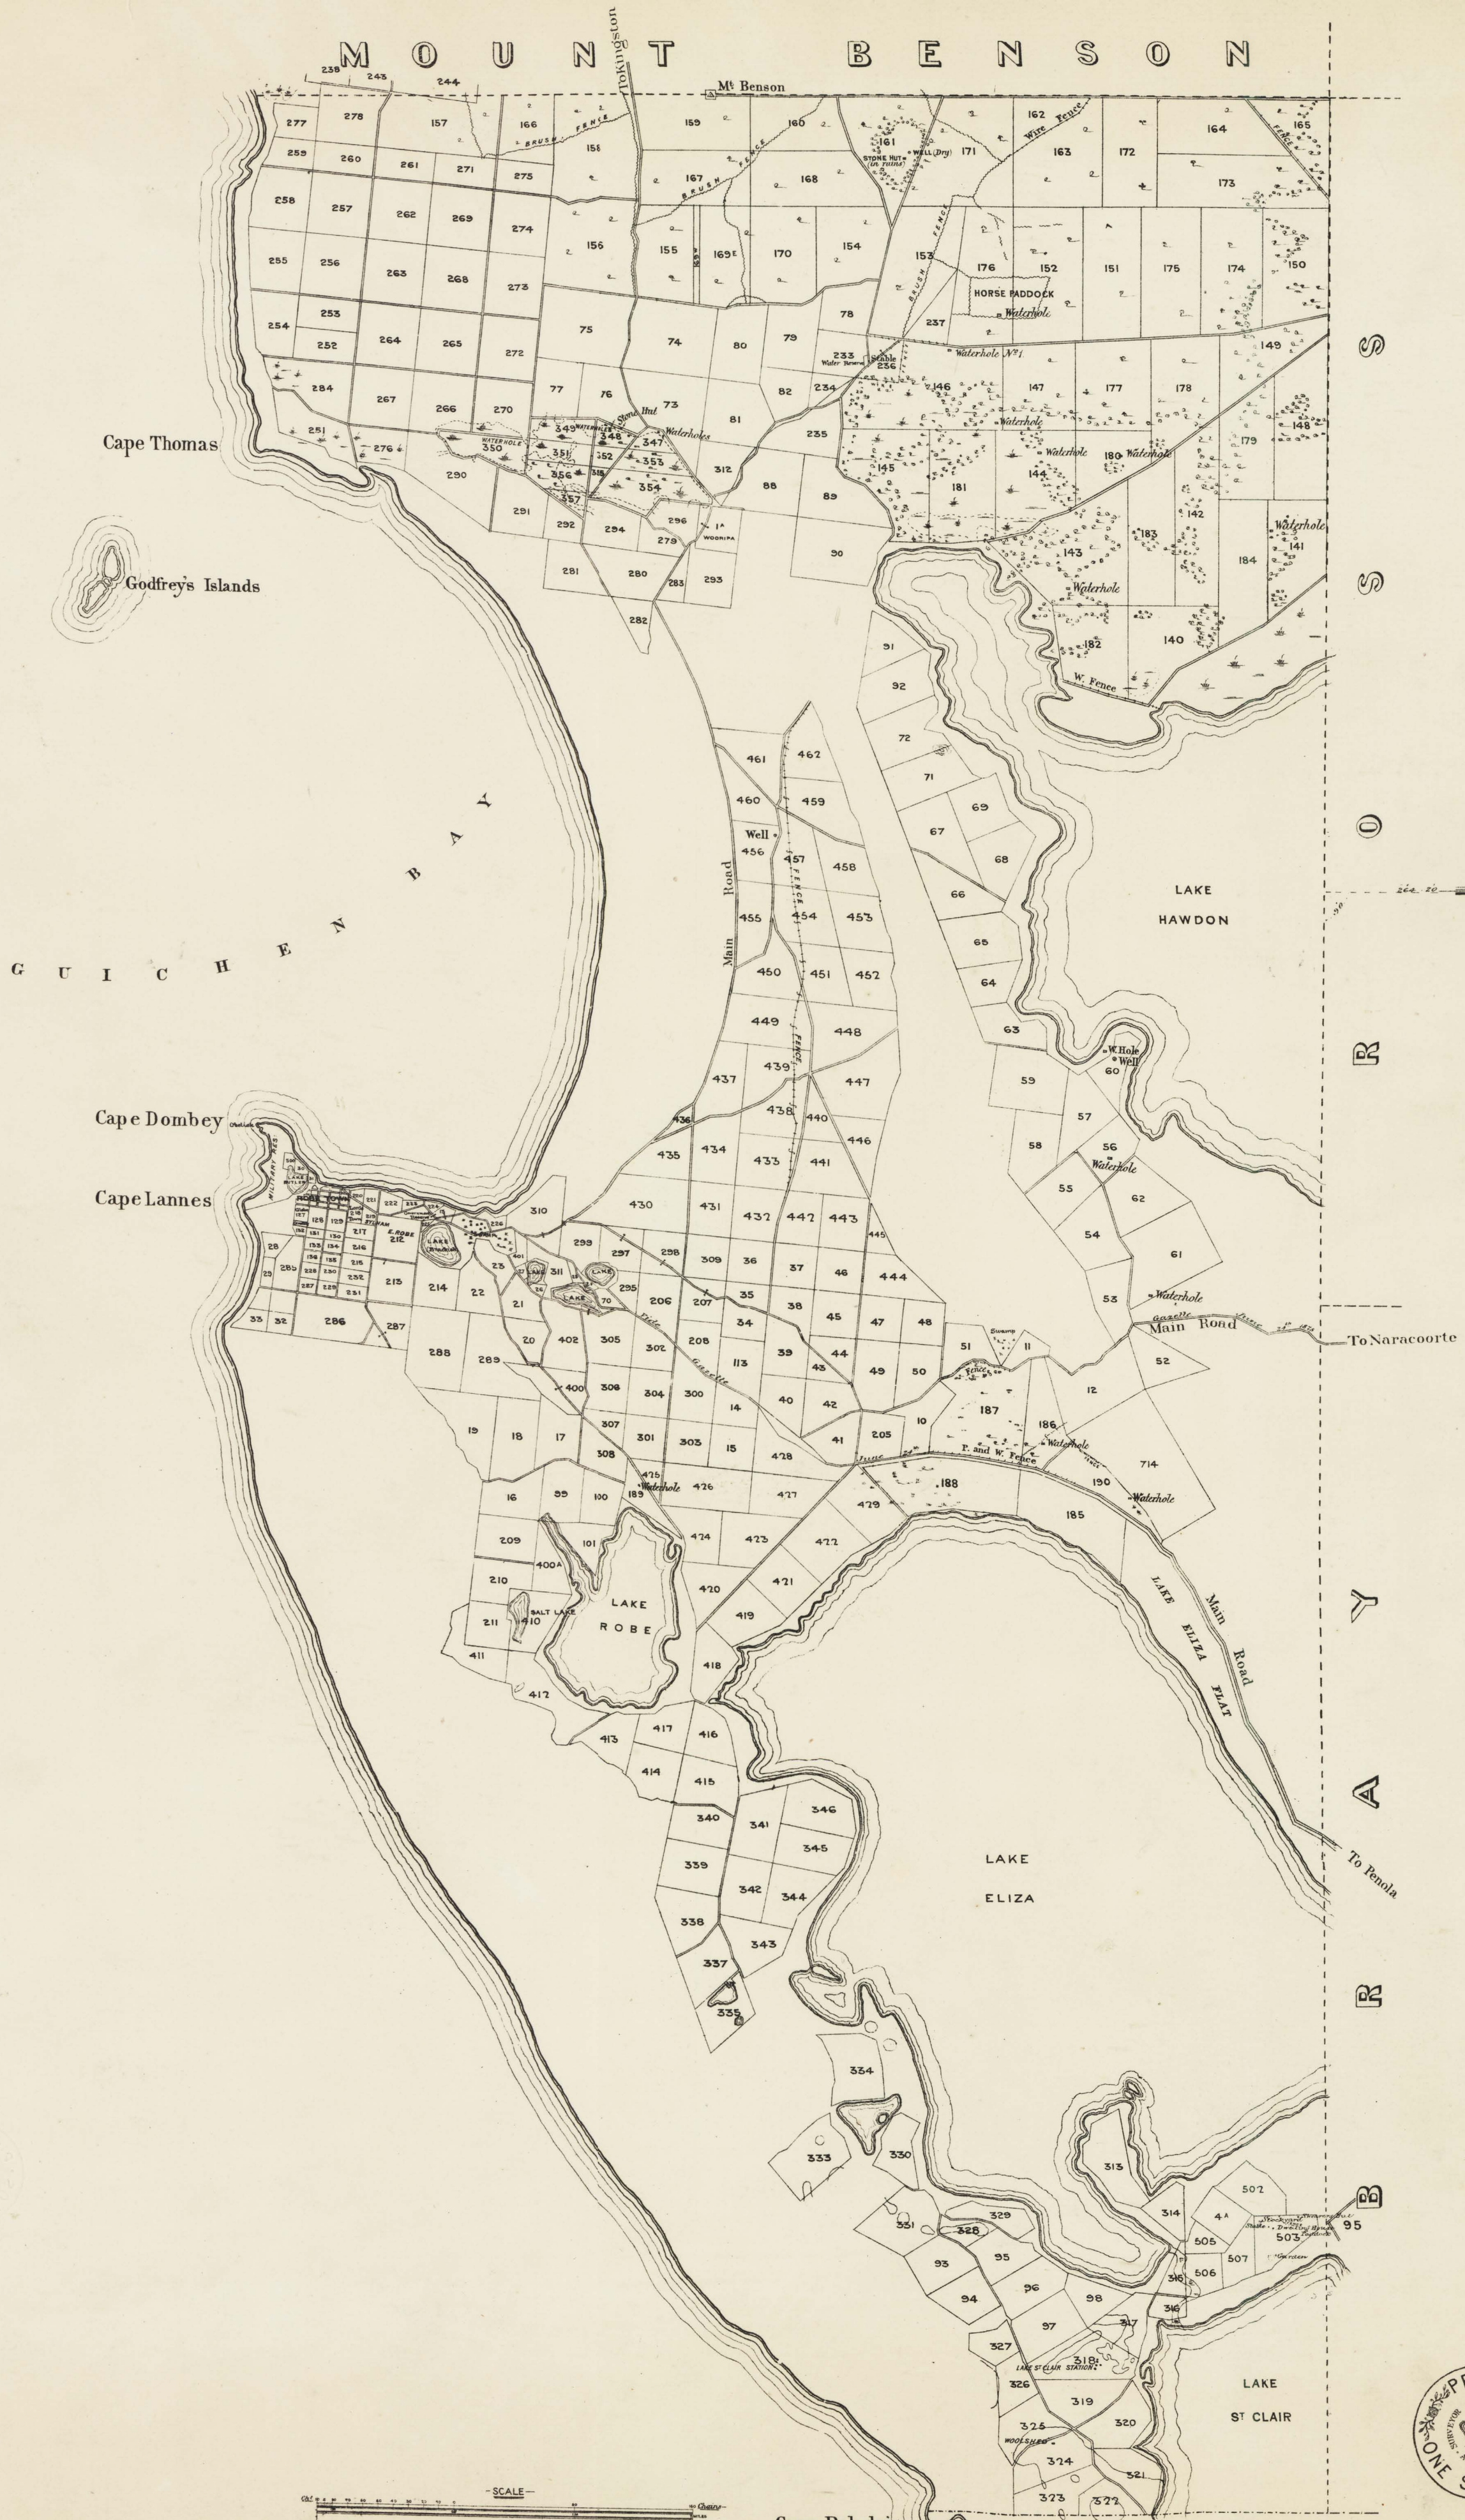

WATERHOUSE

MOUNT BENSON

Cape Thomas

Godfrey's Islands

G U I C H E A

Cape Dombey

Cape Lannes

LAKE HAWDON

To Naracoorte

To Renola

Cape Rabelais

LAKE GEORGE

SCALE
 (1:50,000)
 SURVEYOR GENERAL'S OFFICE, ADELAIDE, FRASER & NEAVE, PHOTO-LITHOGRAPHERS, ADELAIDE, JULY 1878.

WATERHOUSE