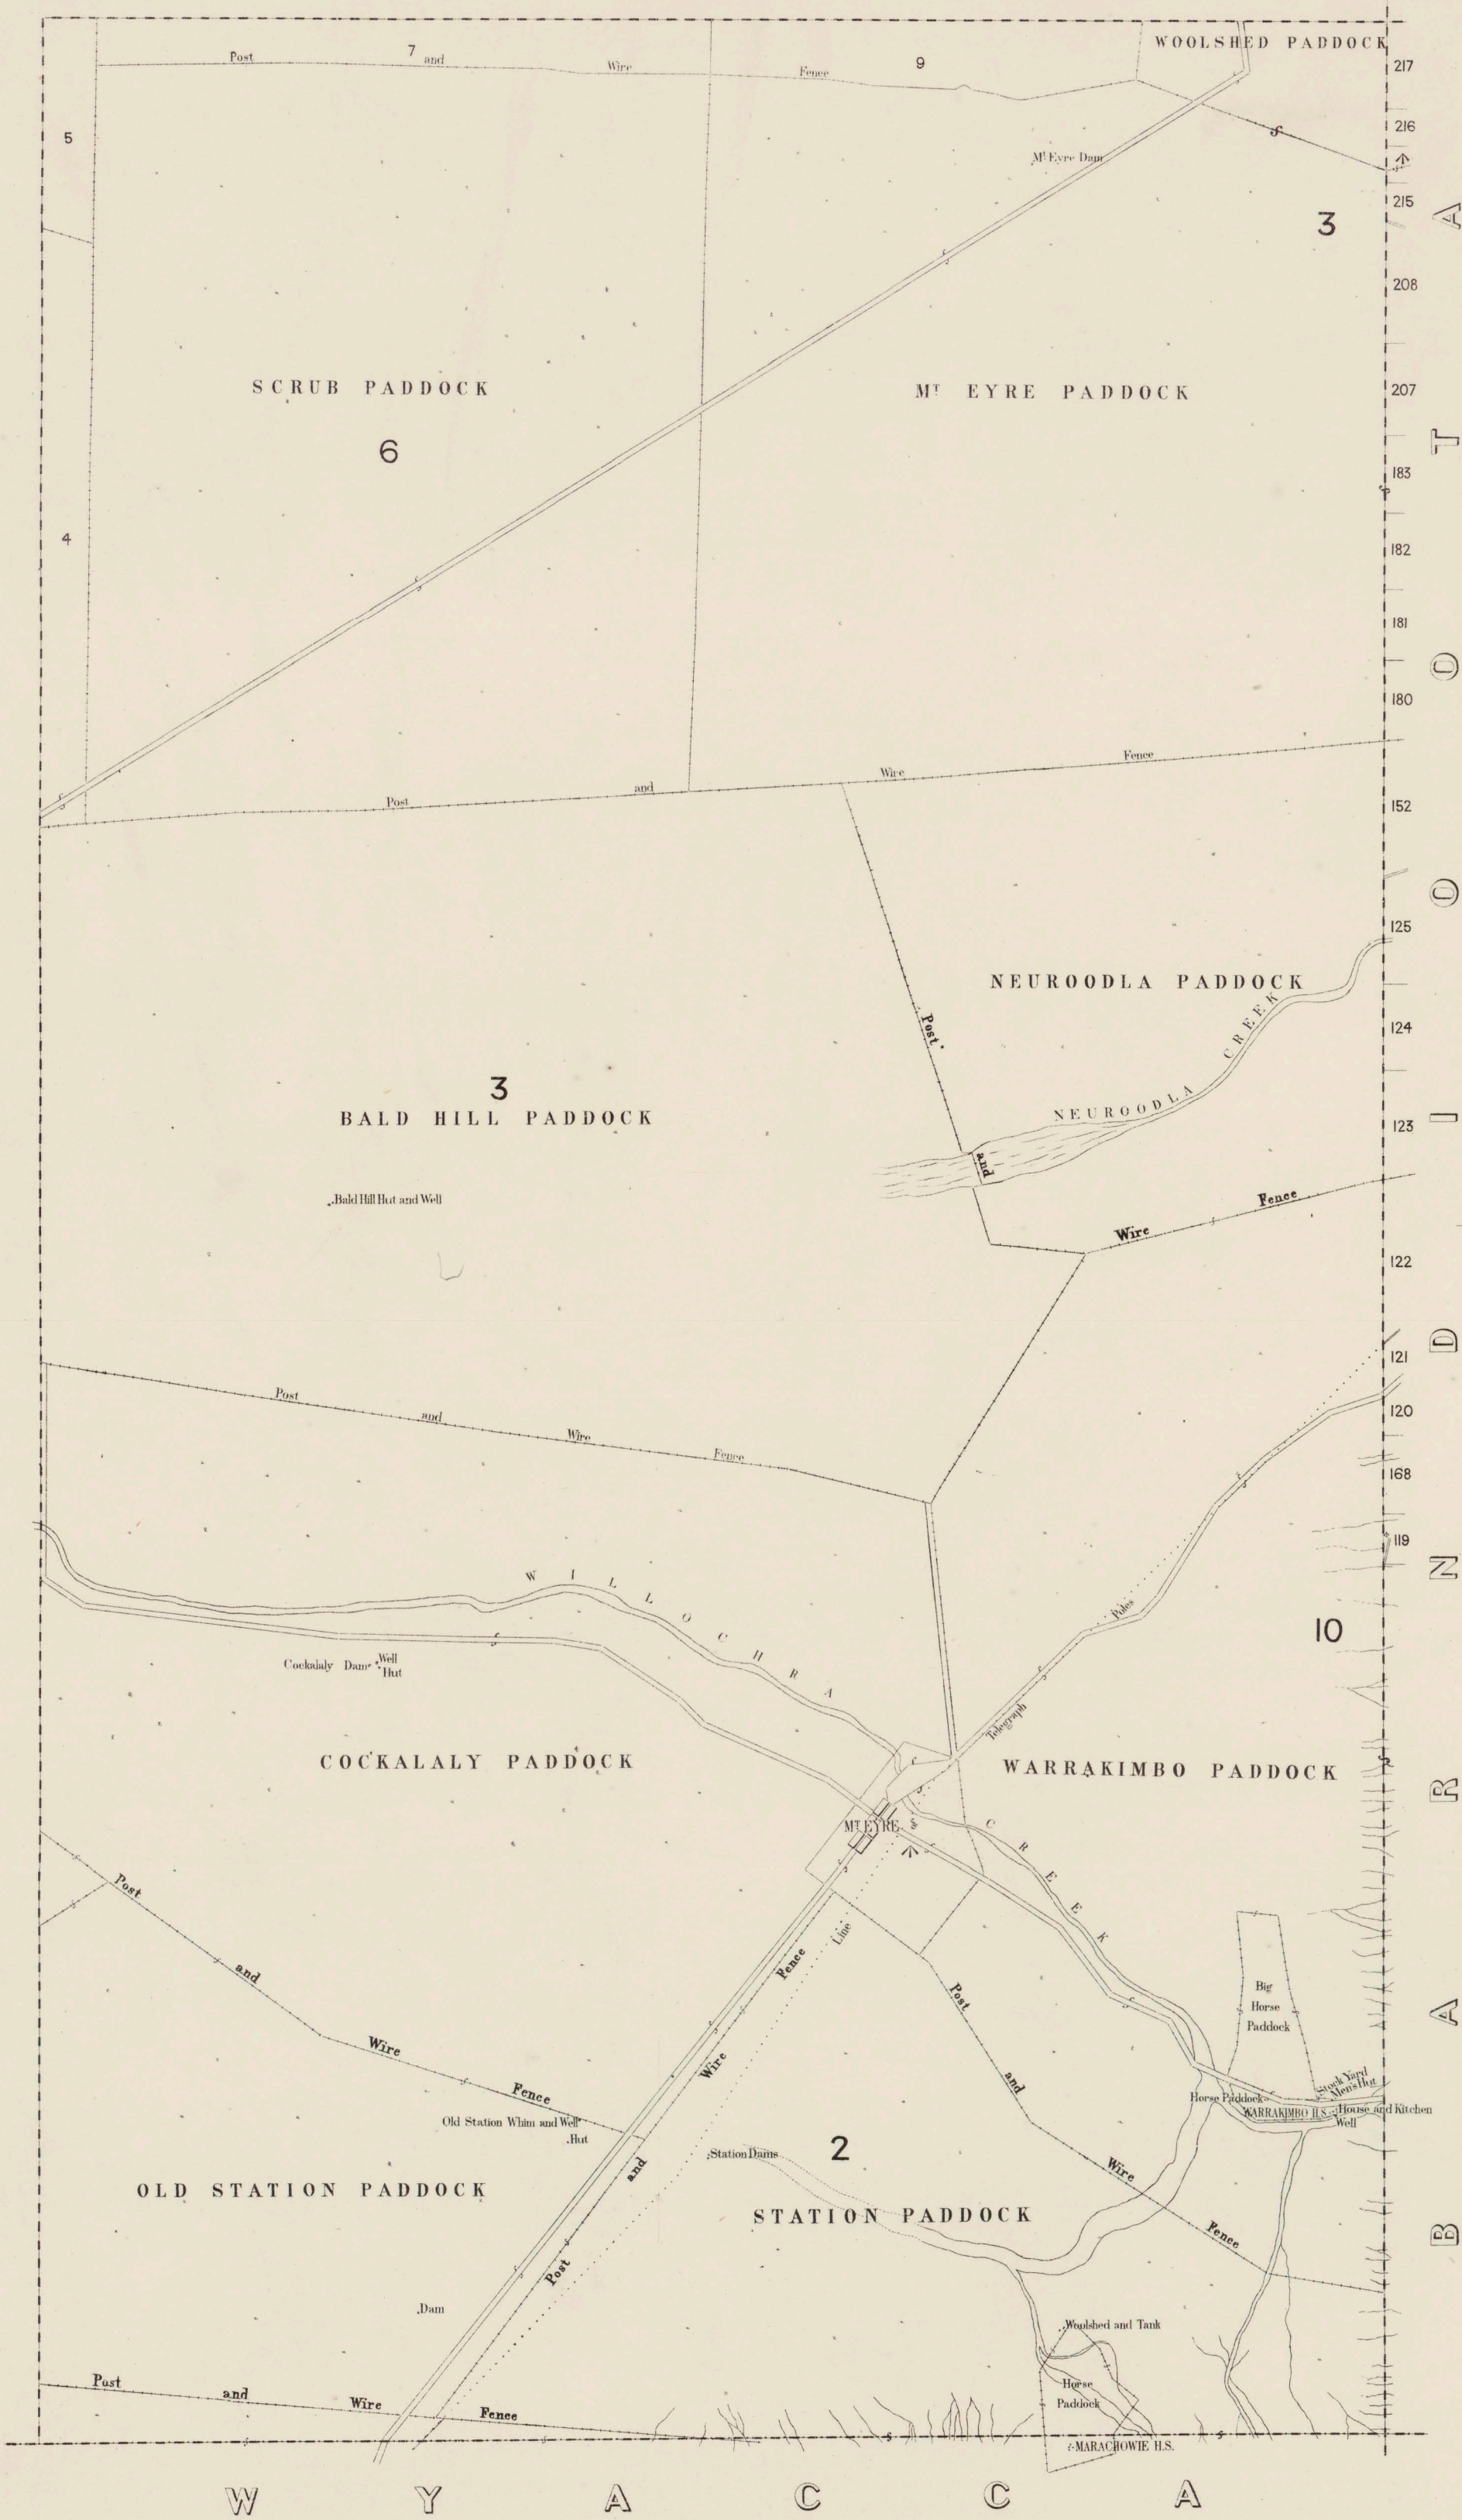

# WARRAKIMBO

— SCALE —  
Chains 0 10 20 30 40 50 60 70 80 90  
Miles  
— 1:410 —  
SURVEYOR GENERAL'S OFFICE, ADELAIDE. *Præpar. S. Crawford, Photo-lithographer.*  
MARCH 1888