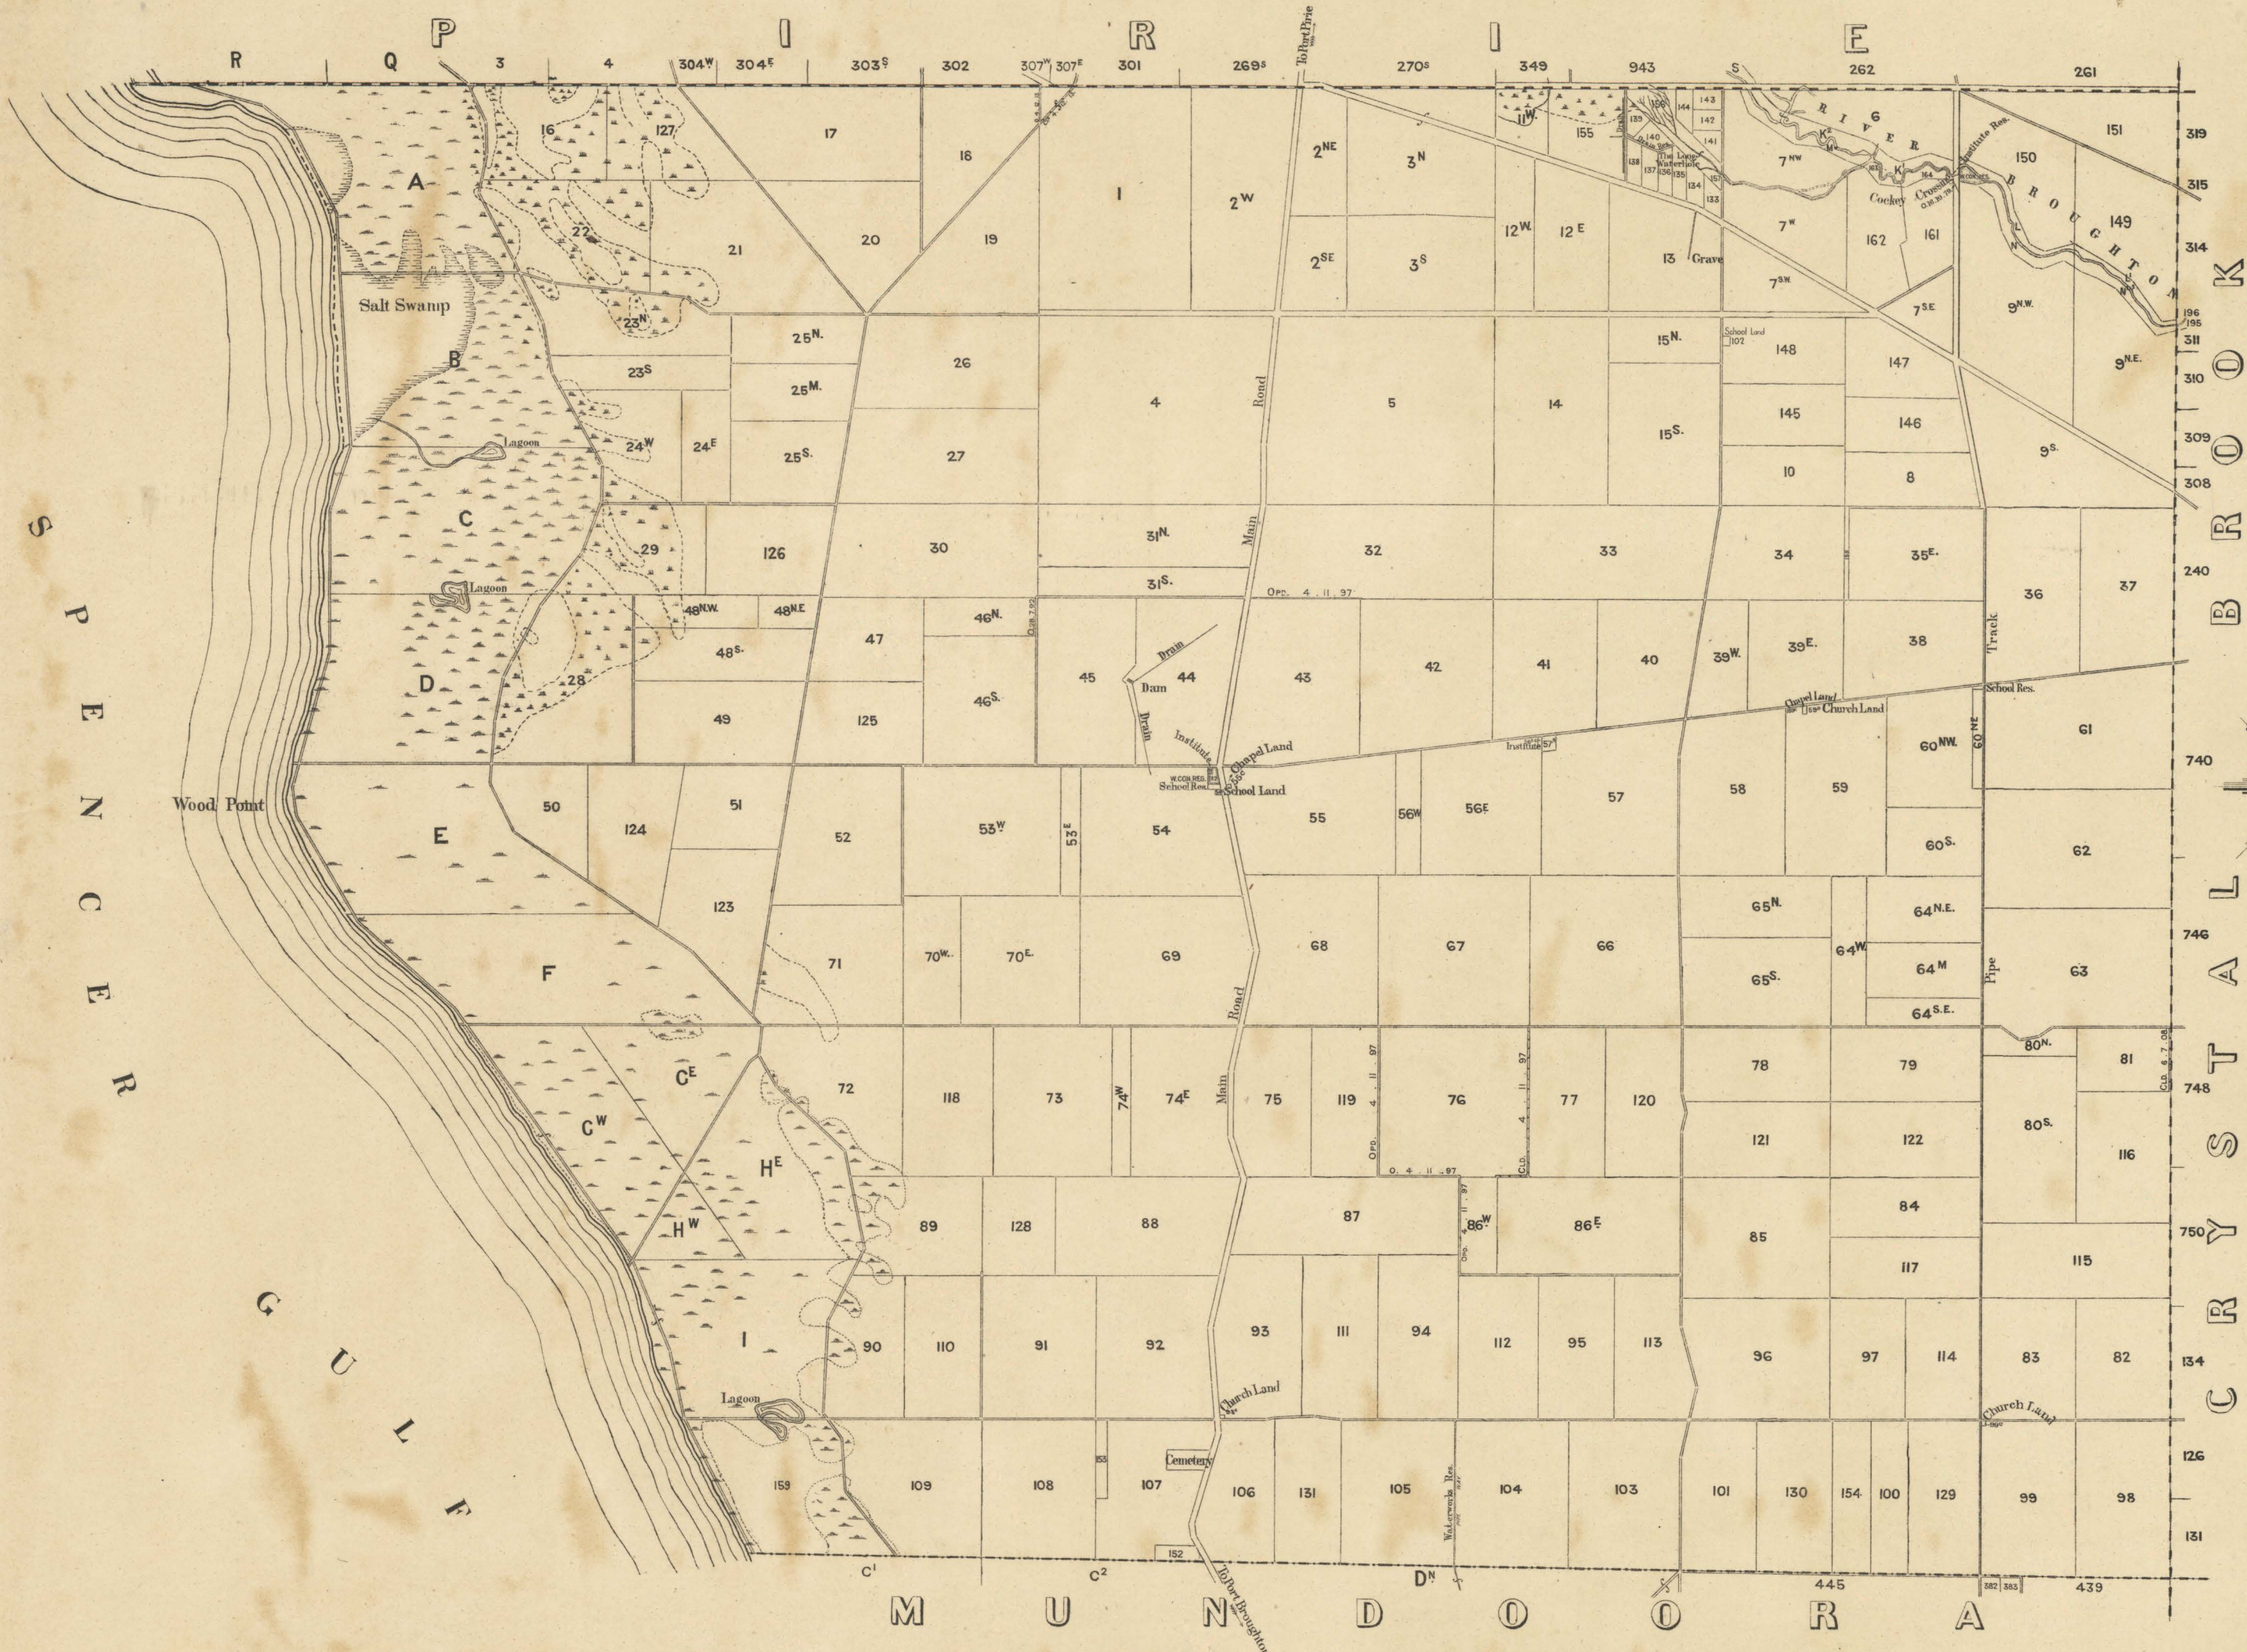

WANDEARAH CO VICTORIA

H
830 bje
1:63,360
Wandearah
1947

WANDEARAH