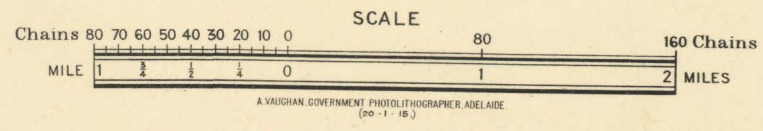

WALPUPPIE

T.N. 355°
Var. 5° Aft.
M.N. 360°

Note: Fences shown thus ————

H
830 bje
1:63,360
Walpuppie
1915

WALPUPPIE