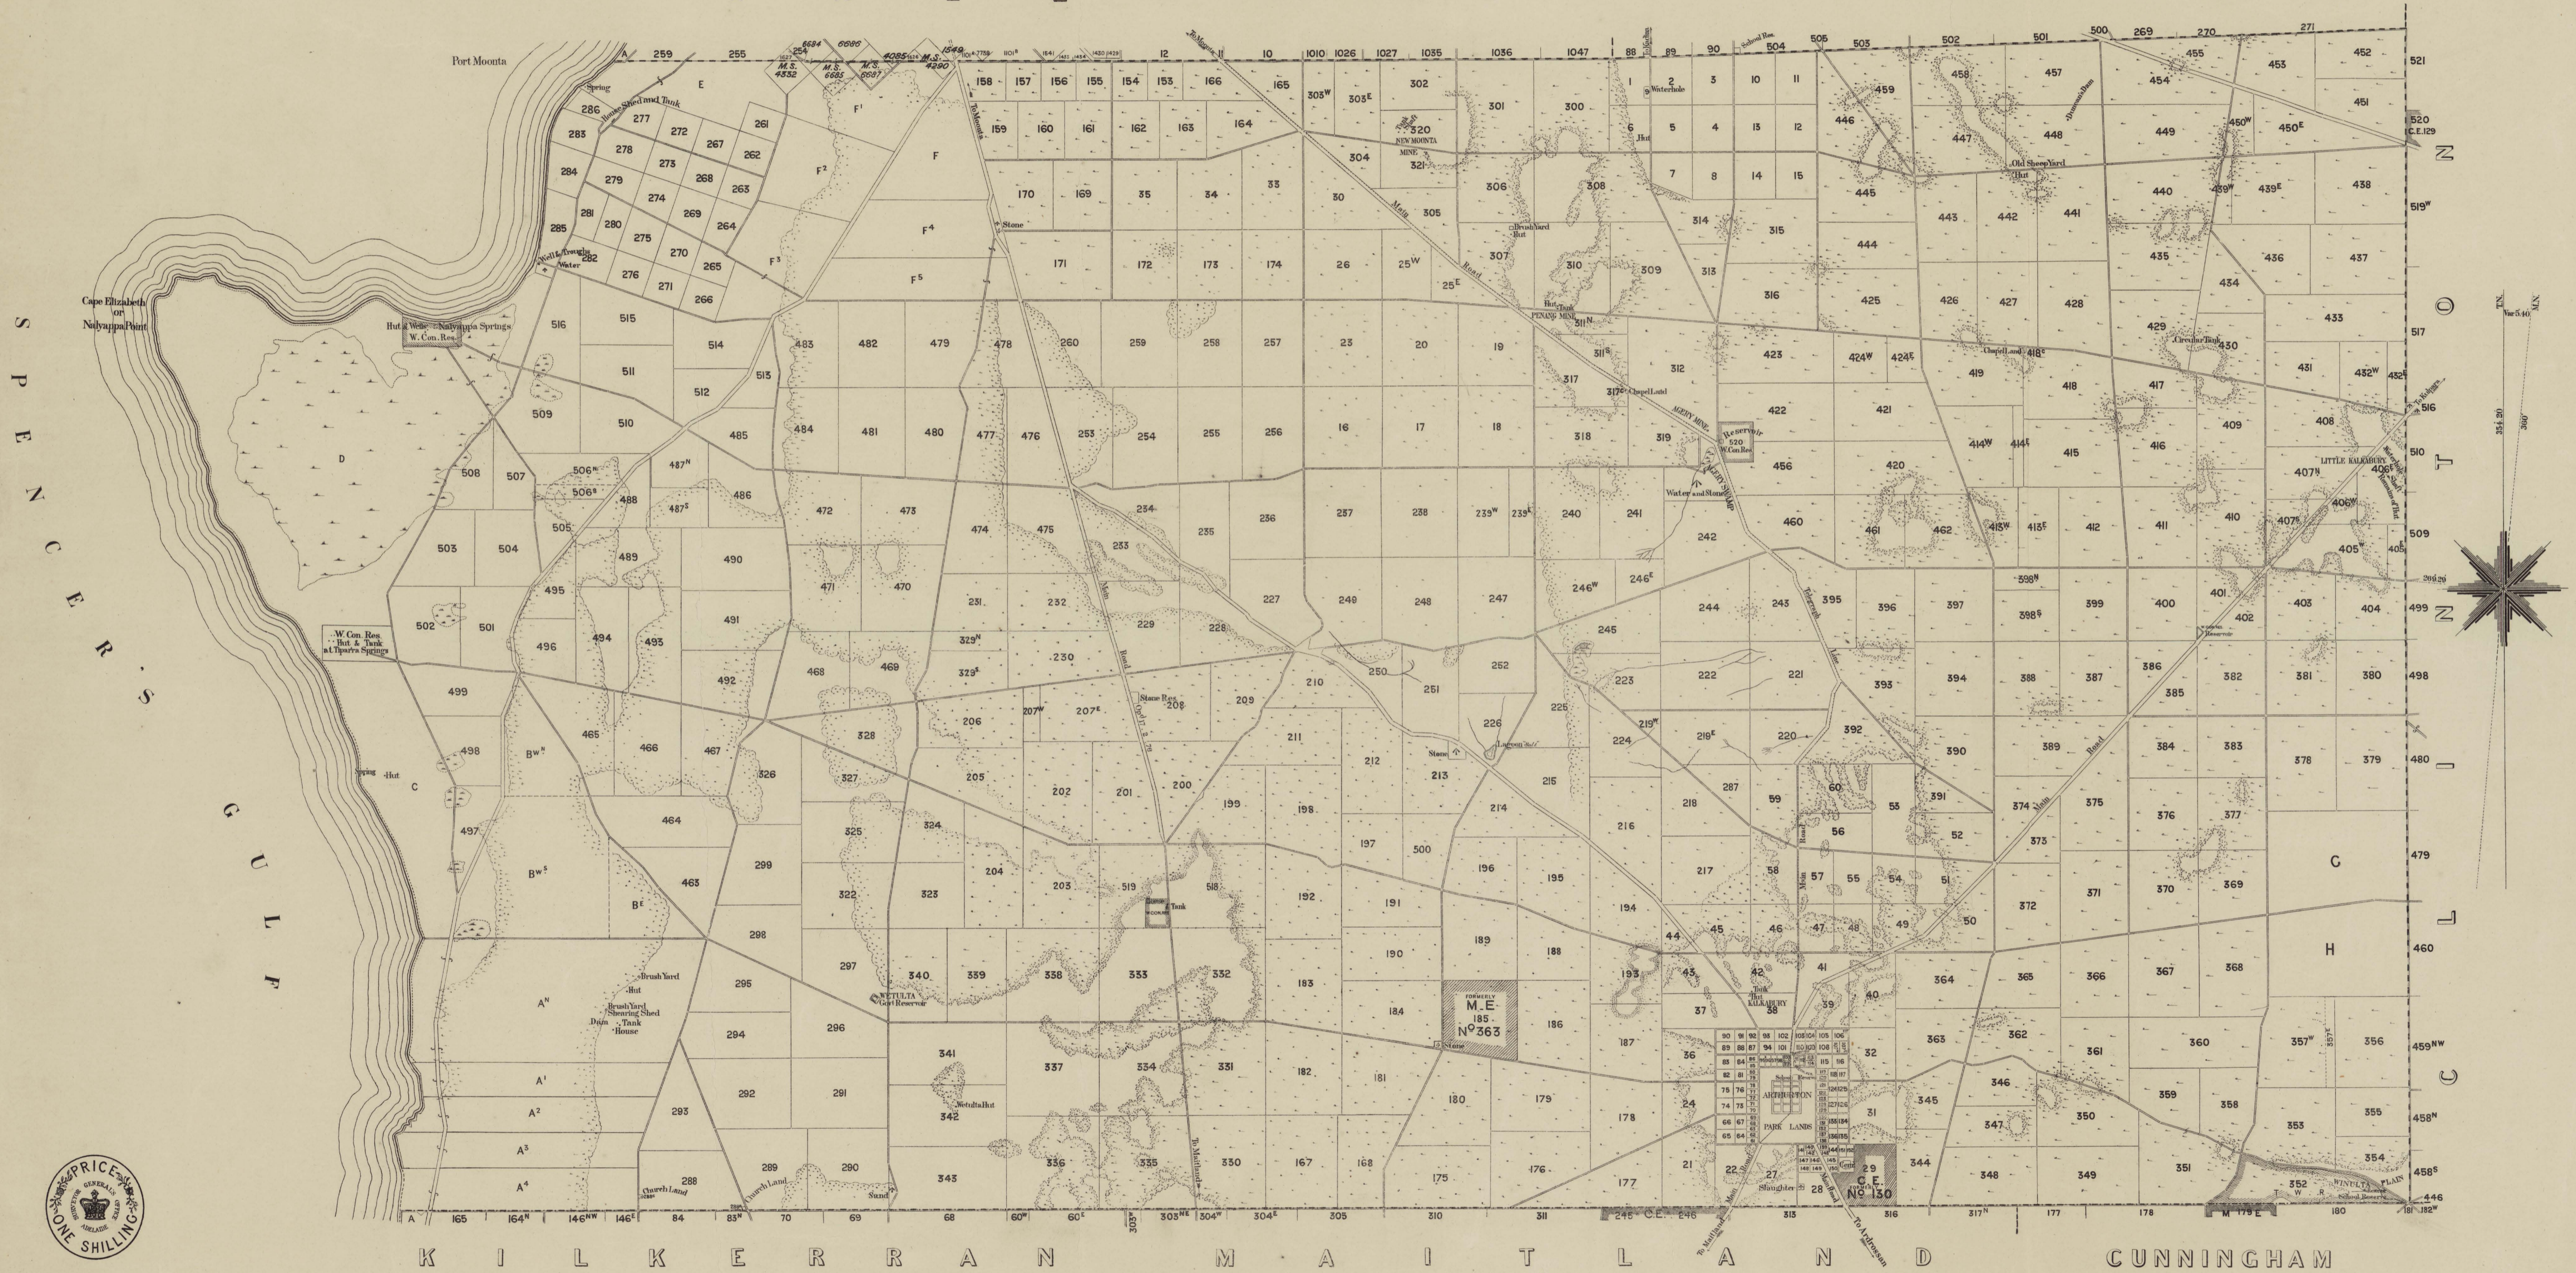

For 1884 plan see reverse side of Tinline, 1881. (sent to Arthur)
" 1891 " " " " 1888.

TIPARRA

W A L L A R O O K A D I N A

SCALE
Chains 0 10 20 30 40 50 60 70 80 90 100
MILES 0 1 2 3 4 5 6 7 8 9 10
SURVEYOR GENERAL'S OFFICE, ADLAIDE, S. AUSTRALIA. PHOTO-LITHOGRAPHED.
FEBRUARY 1908.