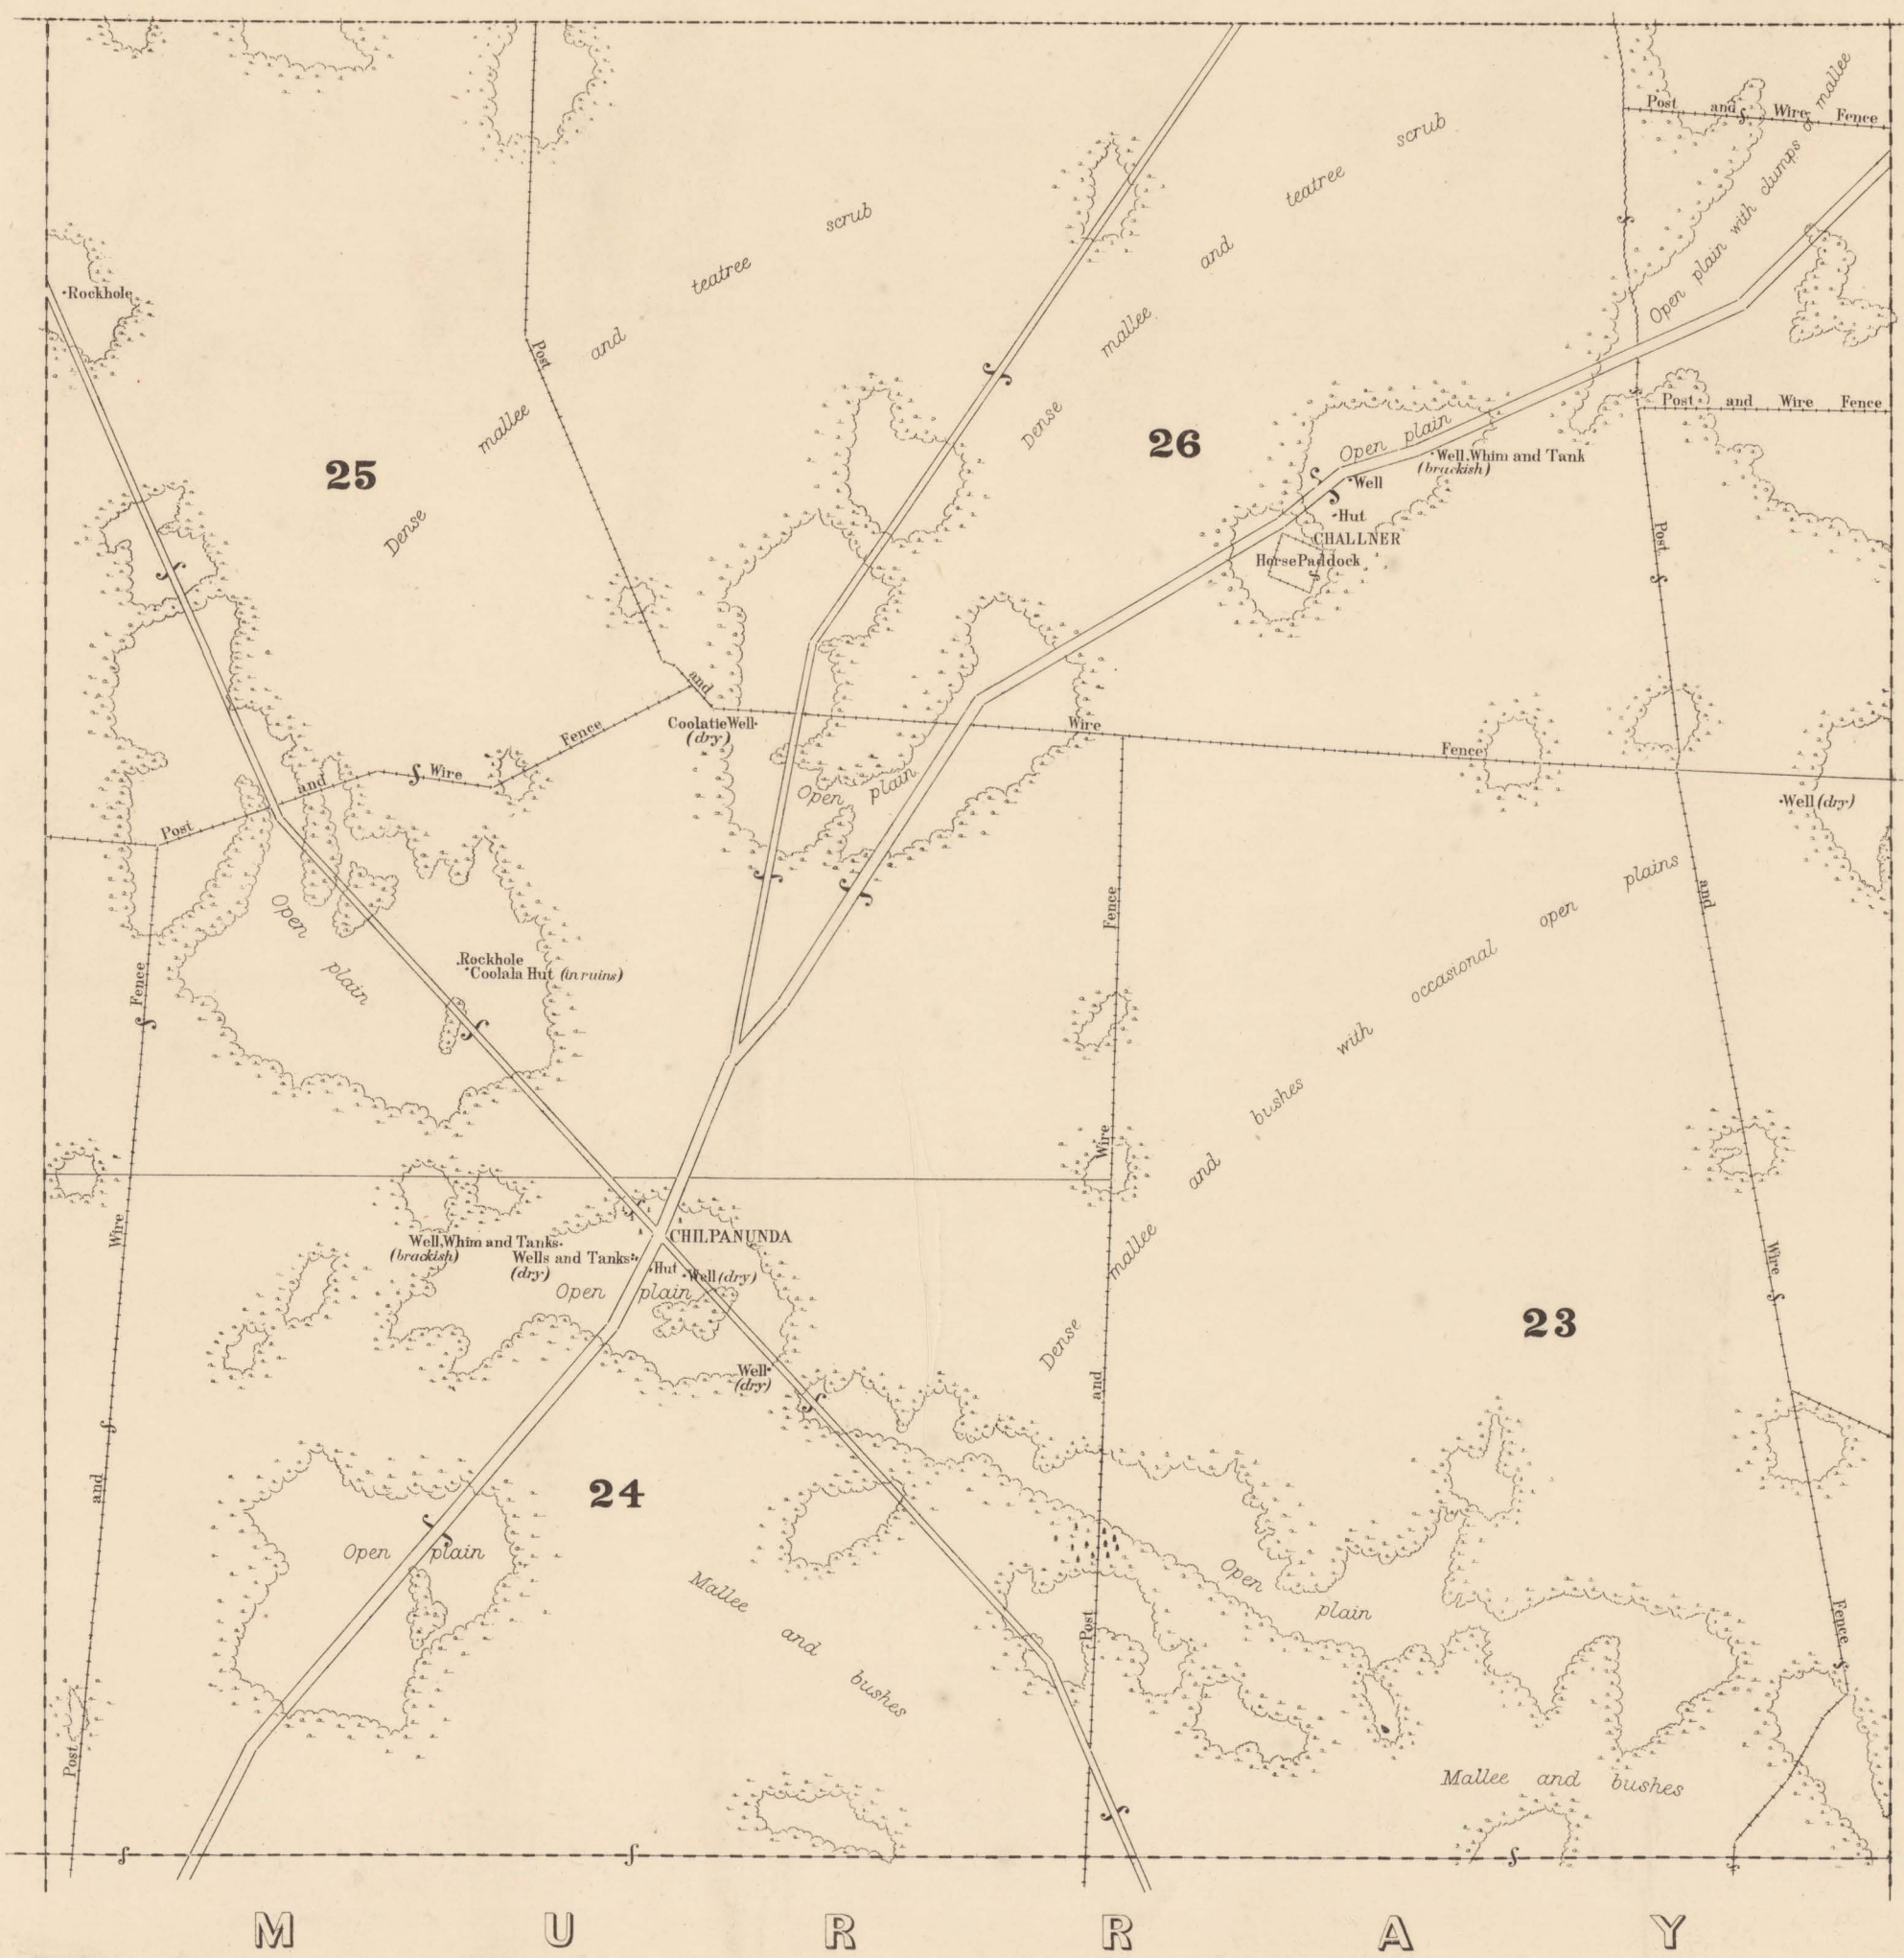

TARLTON

M U R R A Y

SCALE
Chains 0 10 20 30 40 50 60 70 80
Miles 0 1 2 3 4 5
SURVEYOR GENERAL'S OFFICE ADELAIDE A. Vaughan, Photo-lithographer
JUNE 1894

TARLTON

AN 9776 121316375