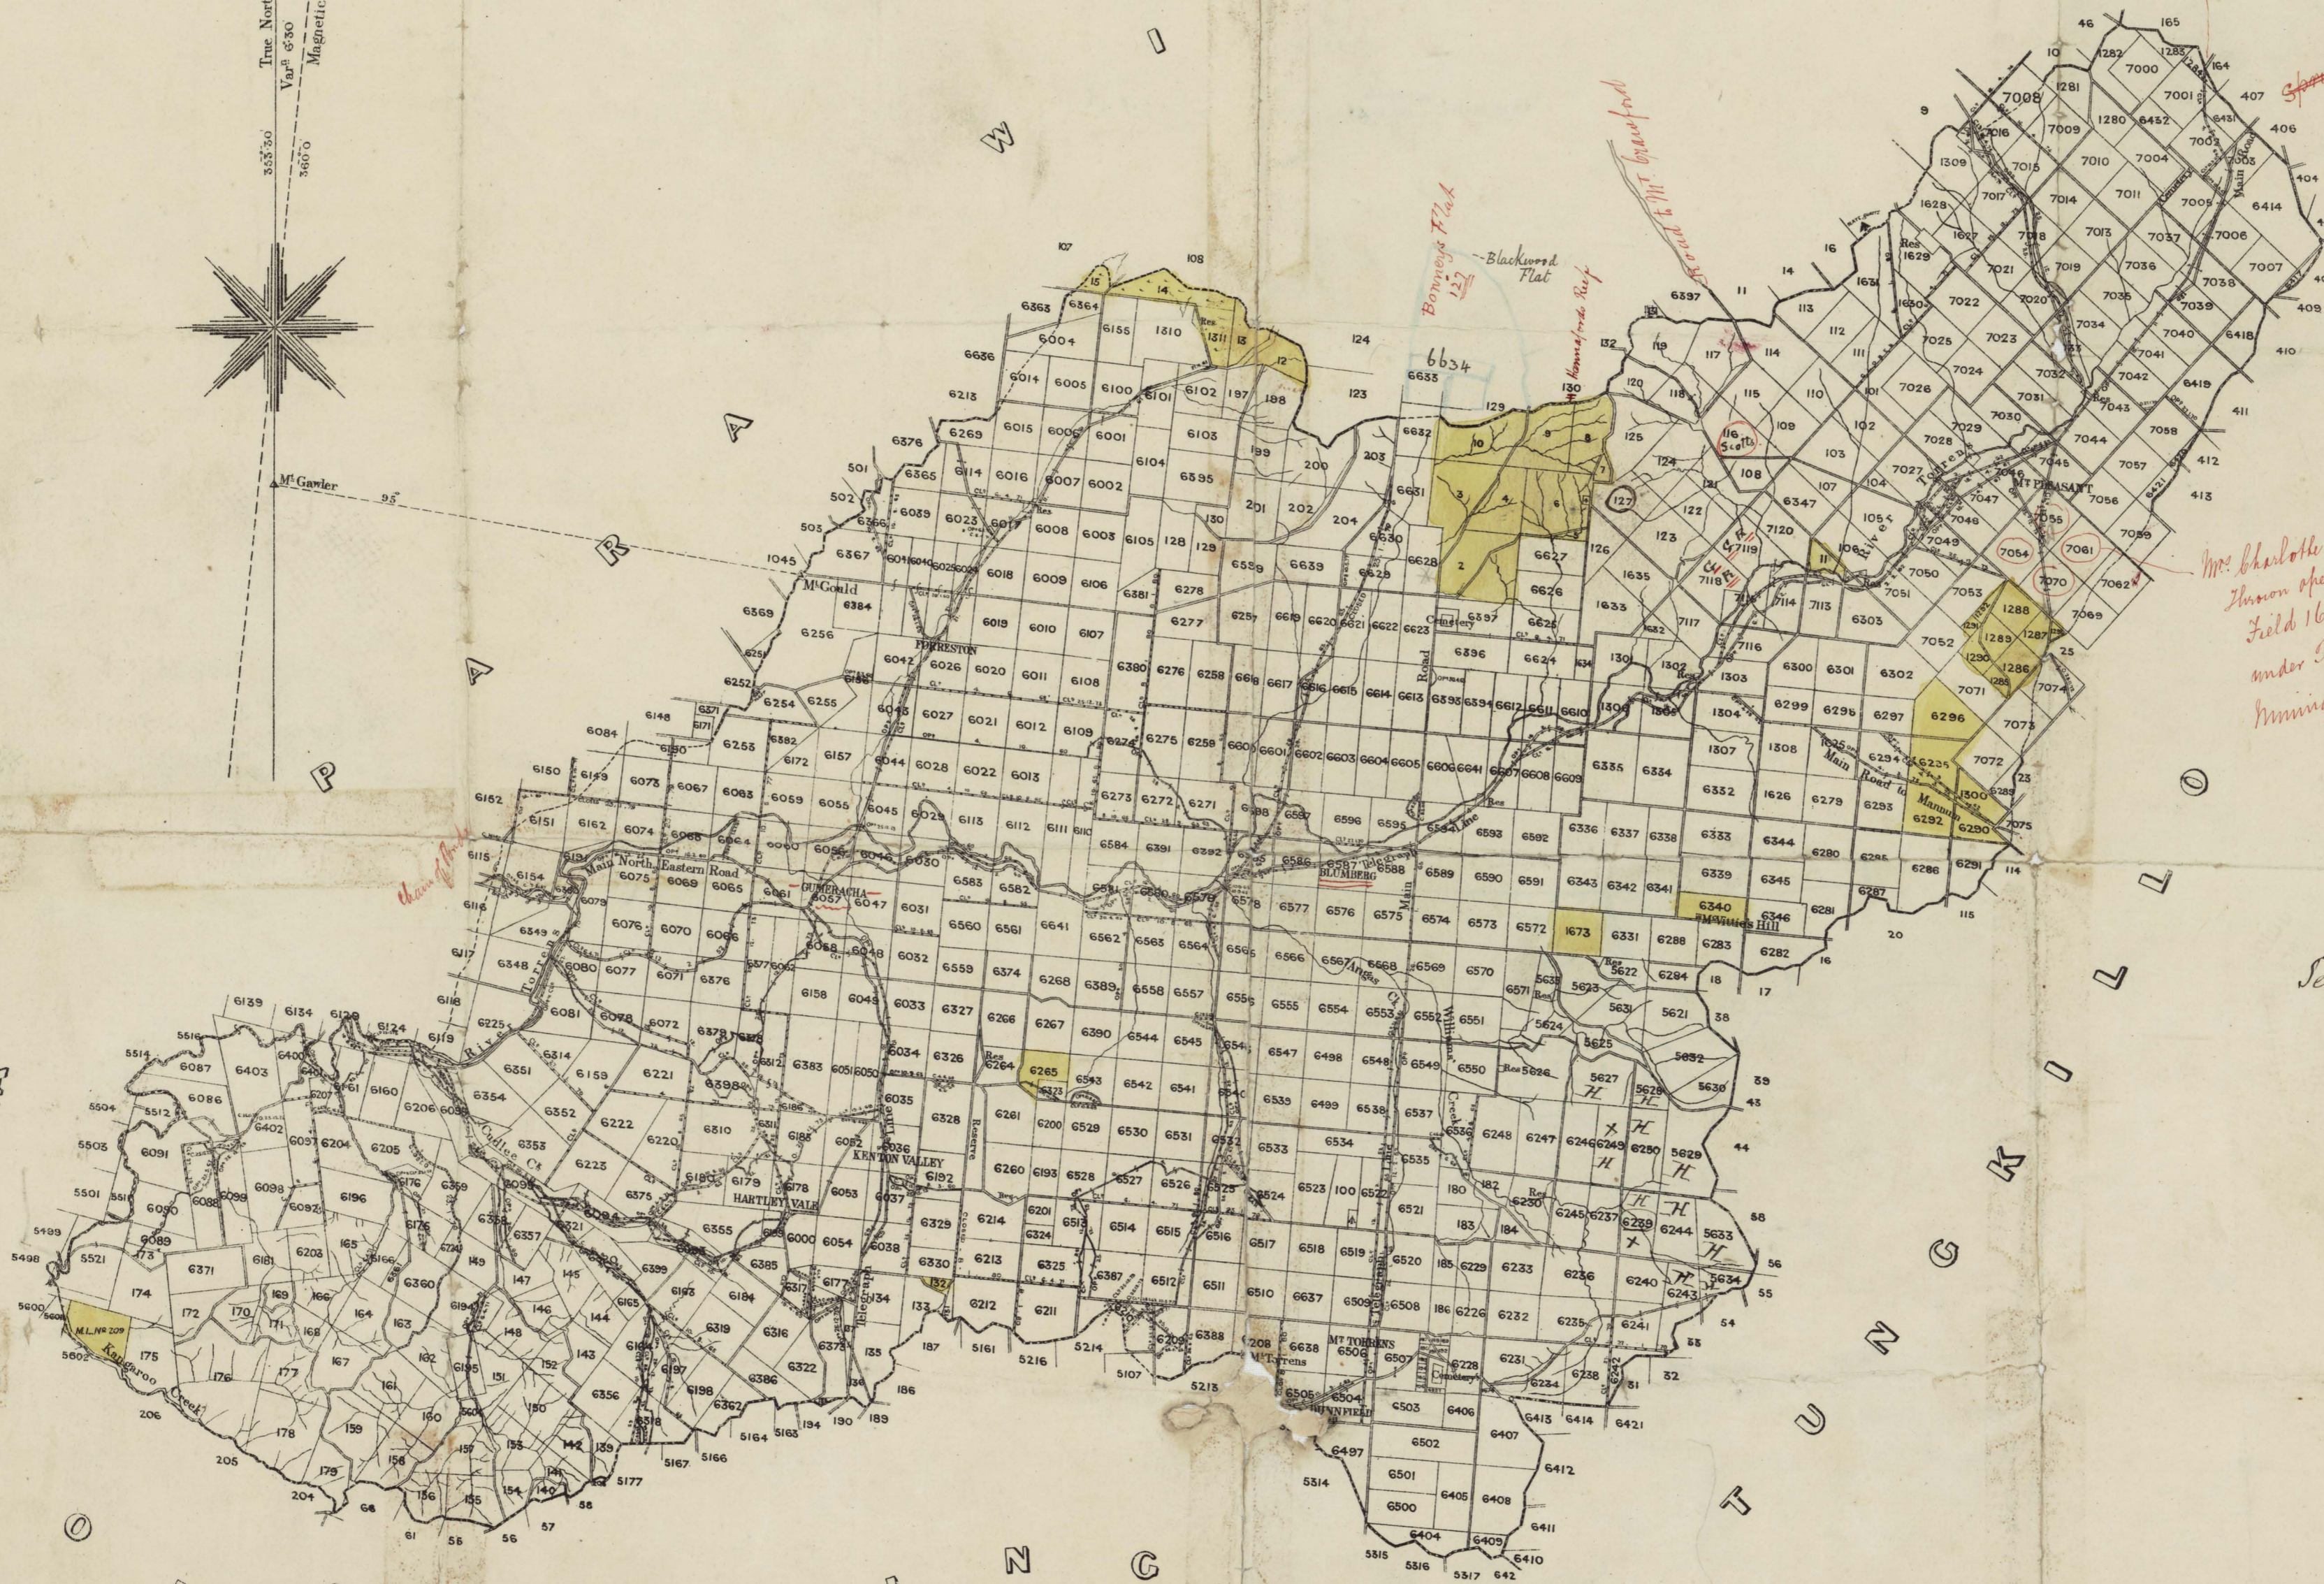

TALUNGA

Int. Crawford

Springton Hotel

M. Gawler

*Mrs. Charlotte Dewell's sections
Minion open as a gold
field 16th August 1893
under Regulation 19 of the
Mining on Private Property Act Part II*

Sections belonging to Hannam

- 6239 } bought from Hardy
- 6249 }
- 5629
- 5628
- 6250
- 5629
- 6244
- 5633
- 5634
- 6243

Sections colored Yellow are open for Mineral claims

SURVEYOR GENERAL'S OFFICE, ADELAIDE. Fraser & Neave, Photo-lithographers. MARCH 1883.

21 April 1886

TALUNGA 1883