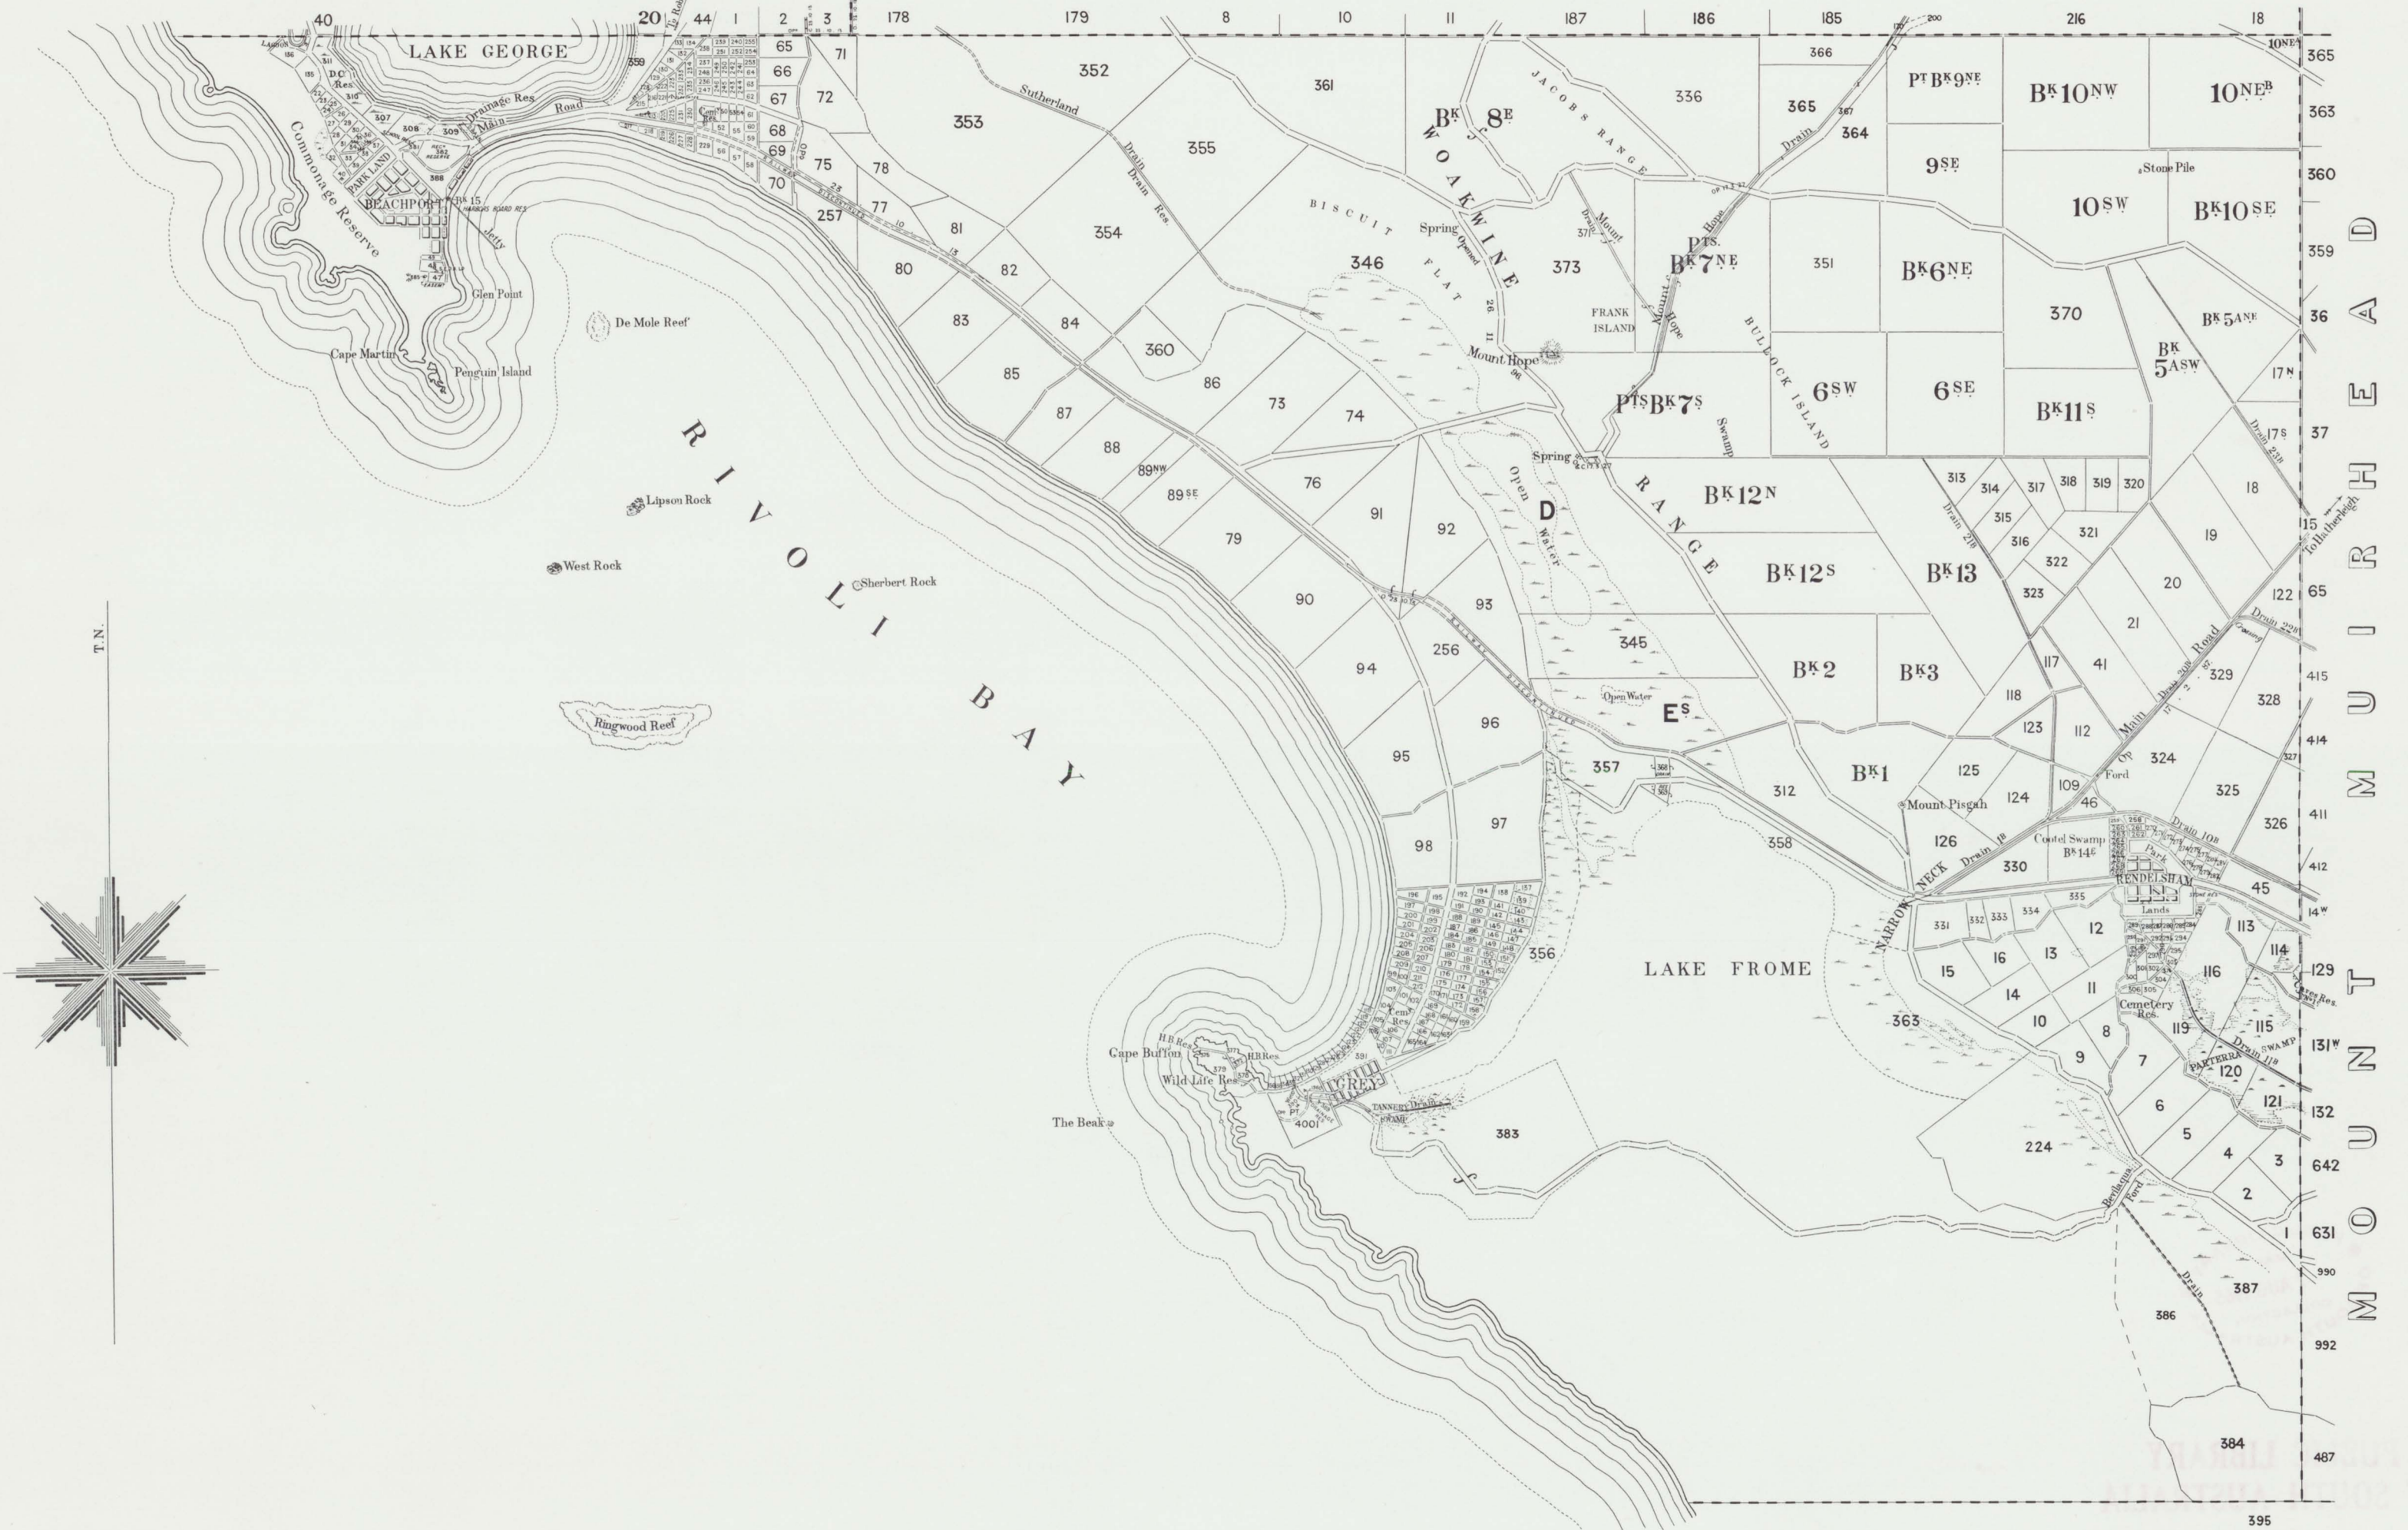

RIVOLI BAY CO GREY

LAKE GEORGE

S Y M O N

M O U N T M U R R I E A D

M A Y U R R A

H.J. WALL, GOVERNMENT PHOTO-LITHOGRAPHER, ADELAIDE, 1963

RIVOLI BAY