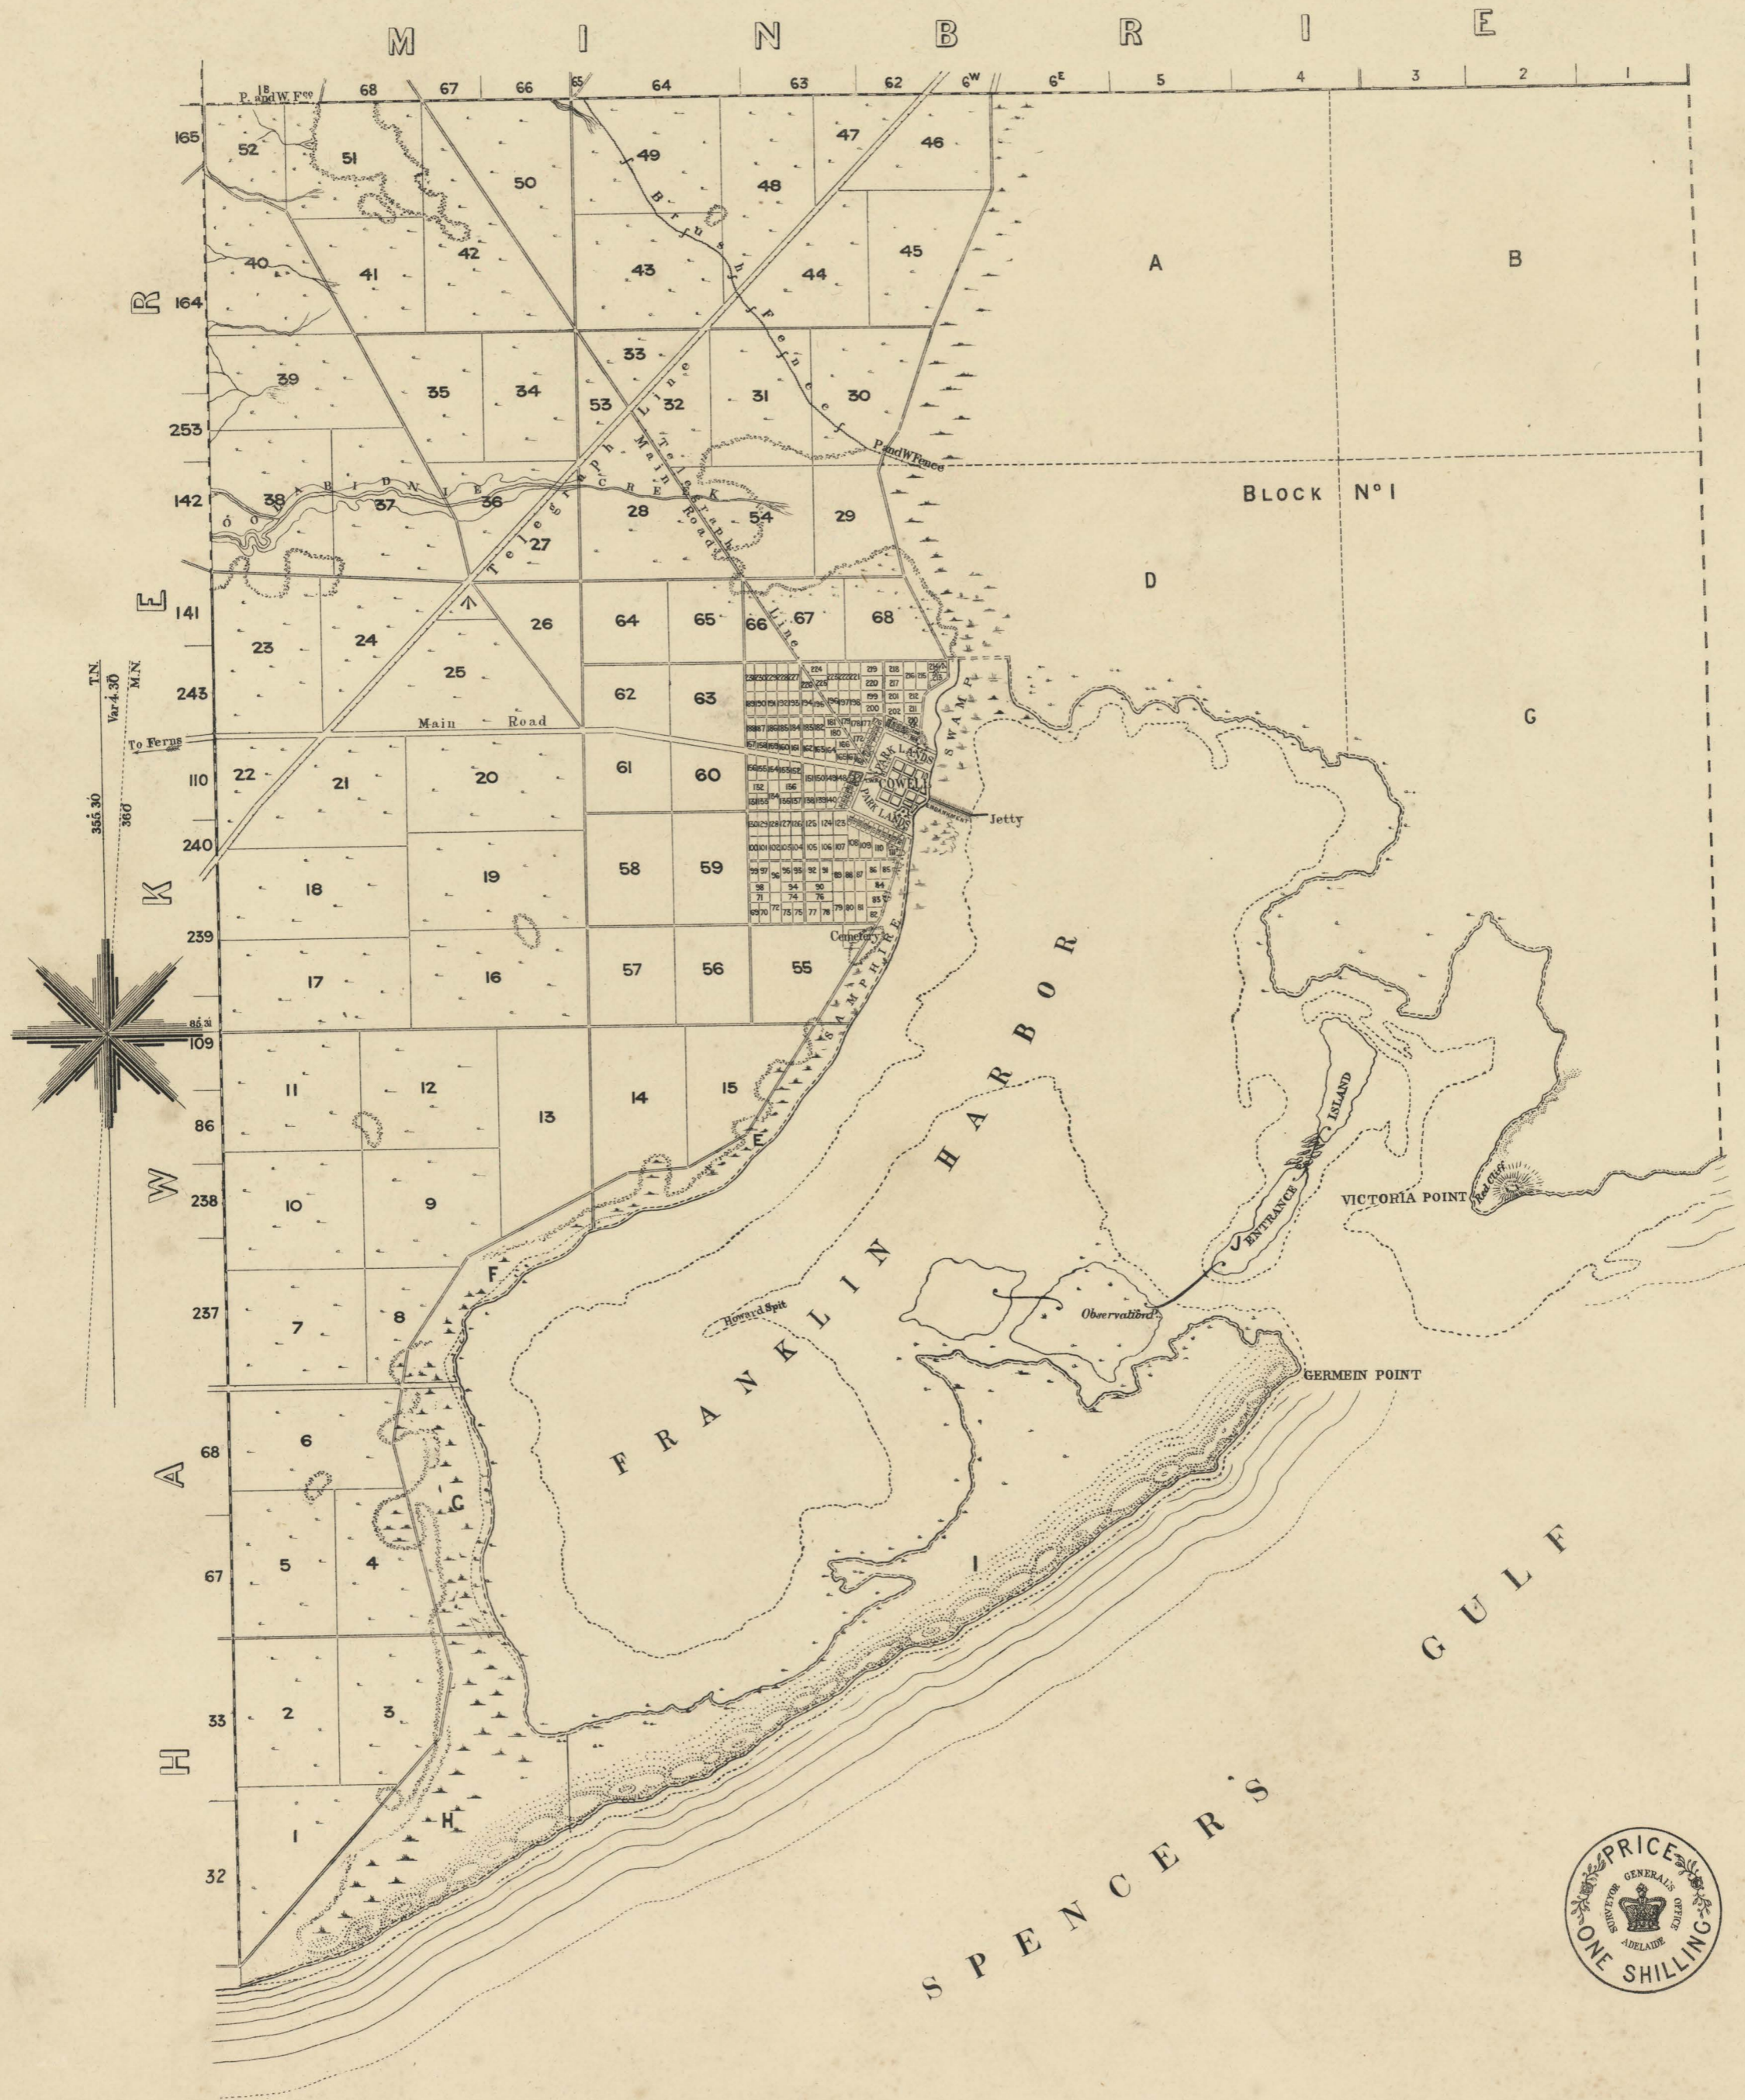

Arranged under Port Adelaide. See reverse side.

PLAYFORD

SCALE
Chains 80 70 60 50 40 30 20 10 0
Miles 1 1/2 1 3/4 2 2 1/4 2 1/2 2 3/4 3
SURVEYOR GENERAL'S OFFICE, ADELAIDE. A. Vaughan, Photo-lithographer (207)
AUGUST 1891