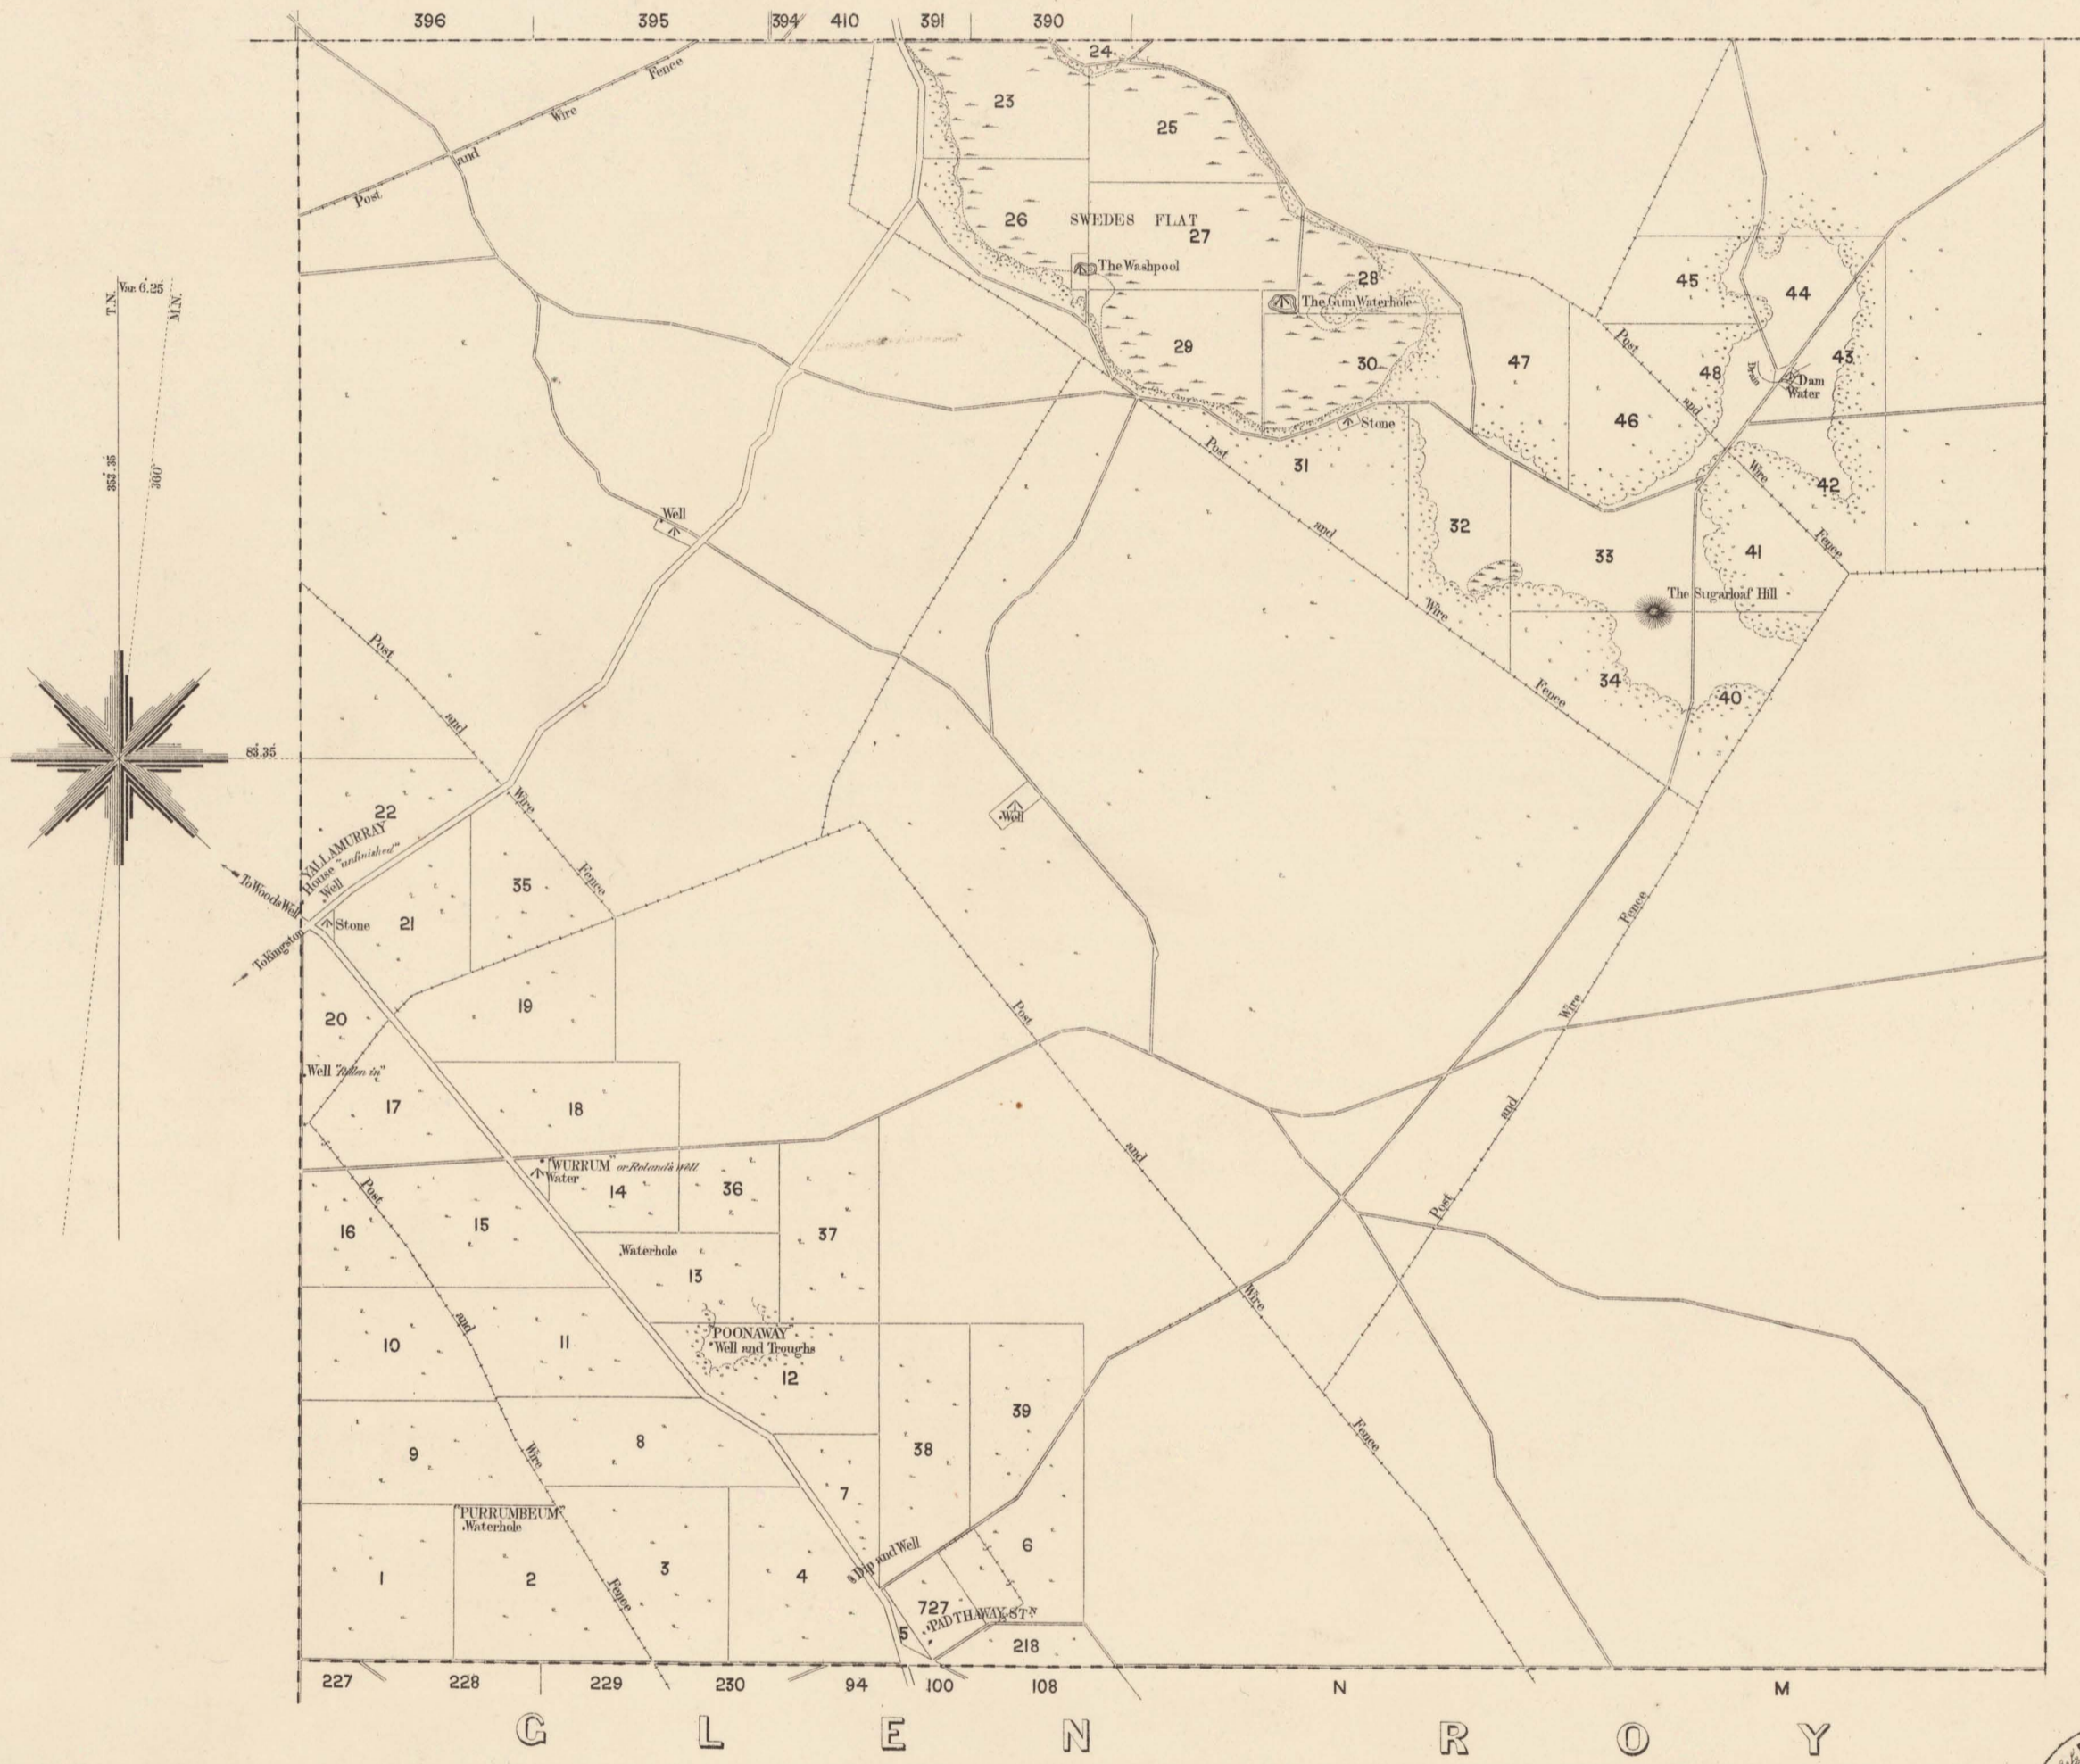

Arranged under Pamaroo. See reverse side

PARSONS

W I R R E G A

Chains 0 10 20 30 40 50 60 70 80
Miles 0 0.25 0.5 0.75 1.0 1.25
—SCALE—
(3417)
SURVEYOR GENERAL'S OFFICE, ADELAIDE, Frazer S. Crawford, Photo-lithographer
May 1884