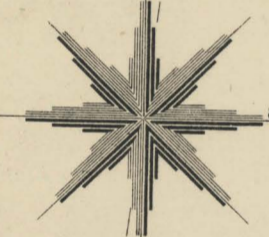

PAECH [Now CANNANIGRA] C^o. Buckingham.

T.N. 368°
Var 7°
M.N. 360°

W I R R E G A T A T I A R A

Note: Fences shewn thus —

H
830 bje
1:63,360
Paech
1910

PAECH 1910