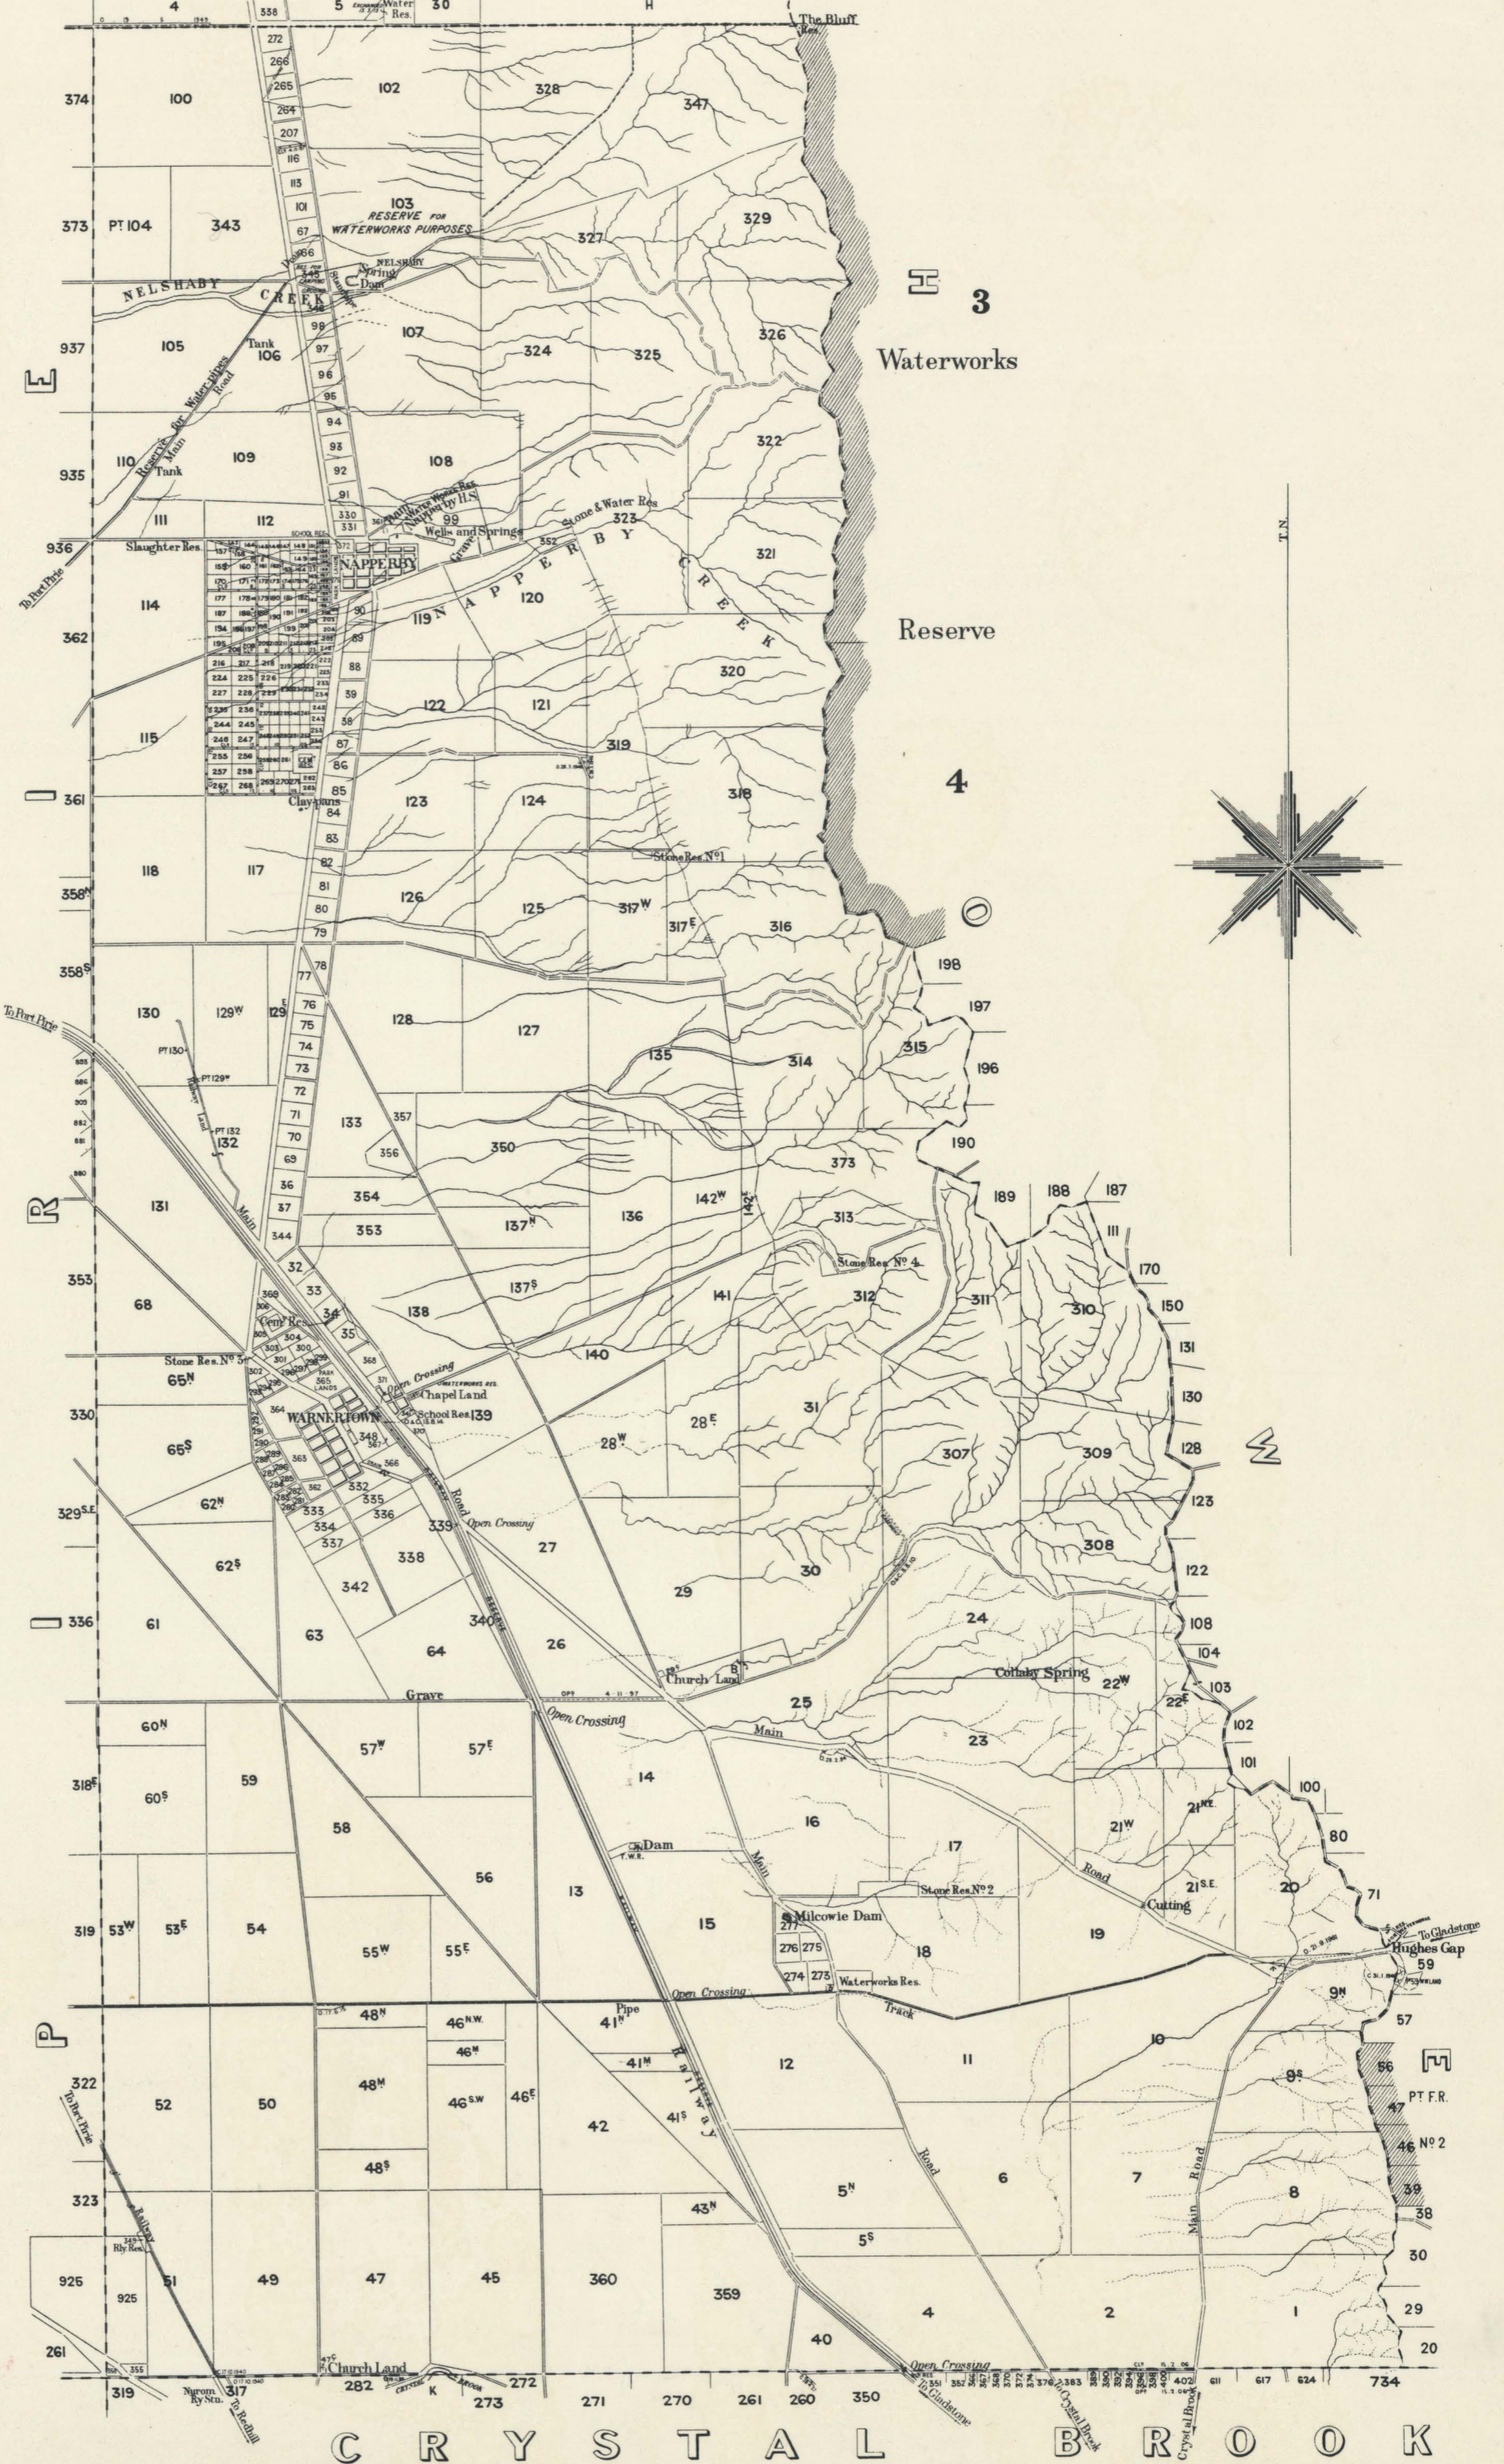

NAPPERBY CO VICTORIA

T E L O W I E

C R Y S T A L B R O O K

H
830 bje
1:6,360
Napperby
1962

Napperby

2