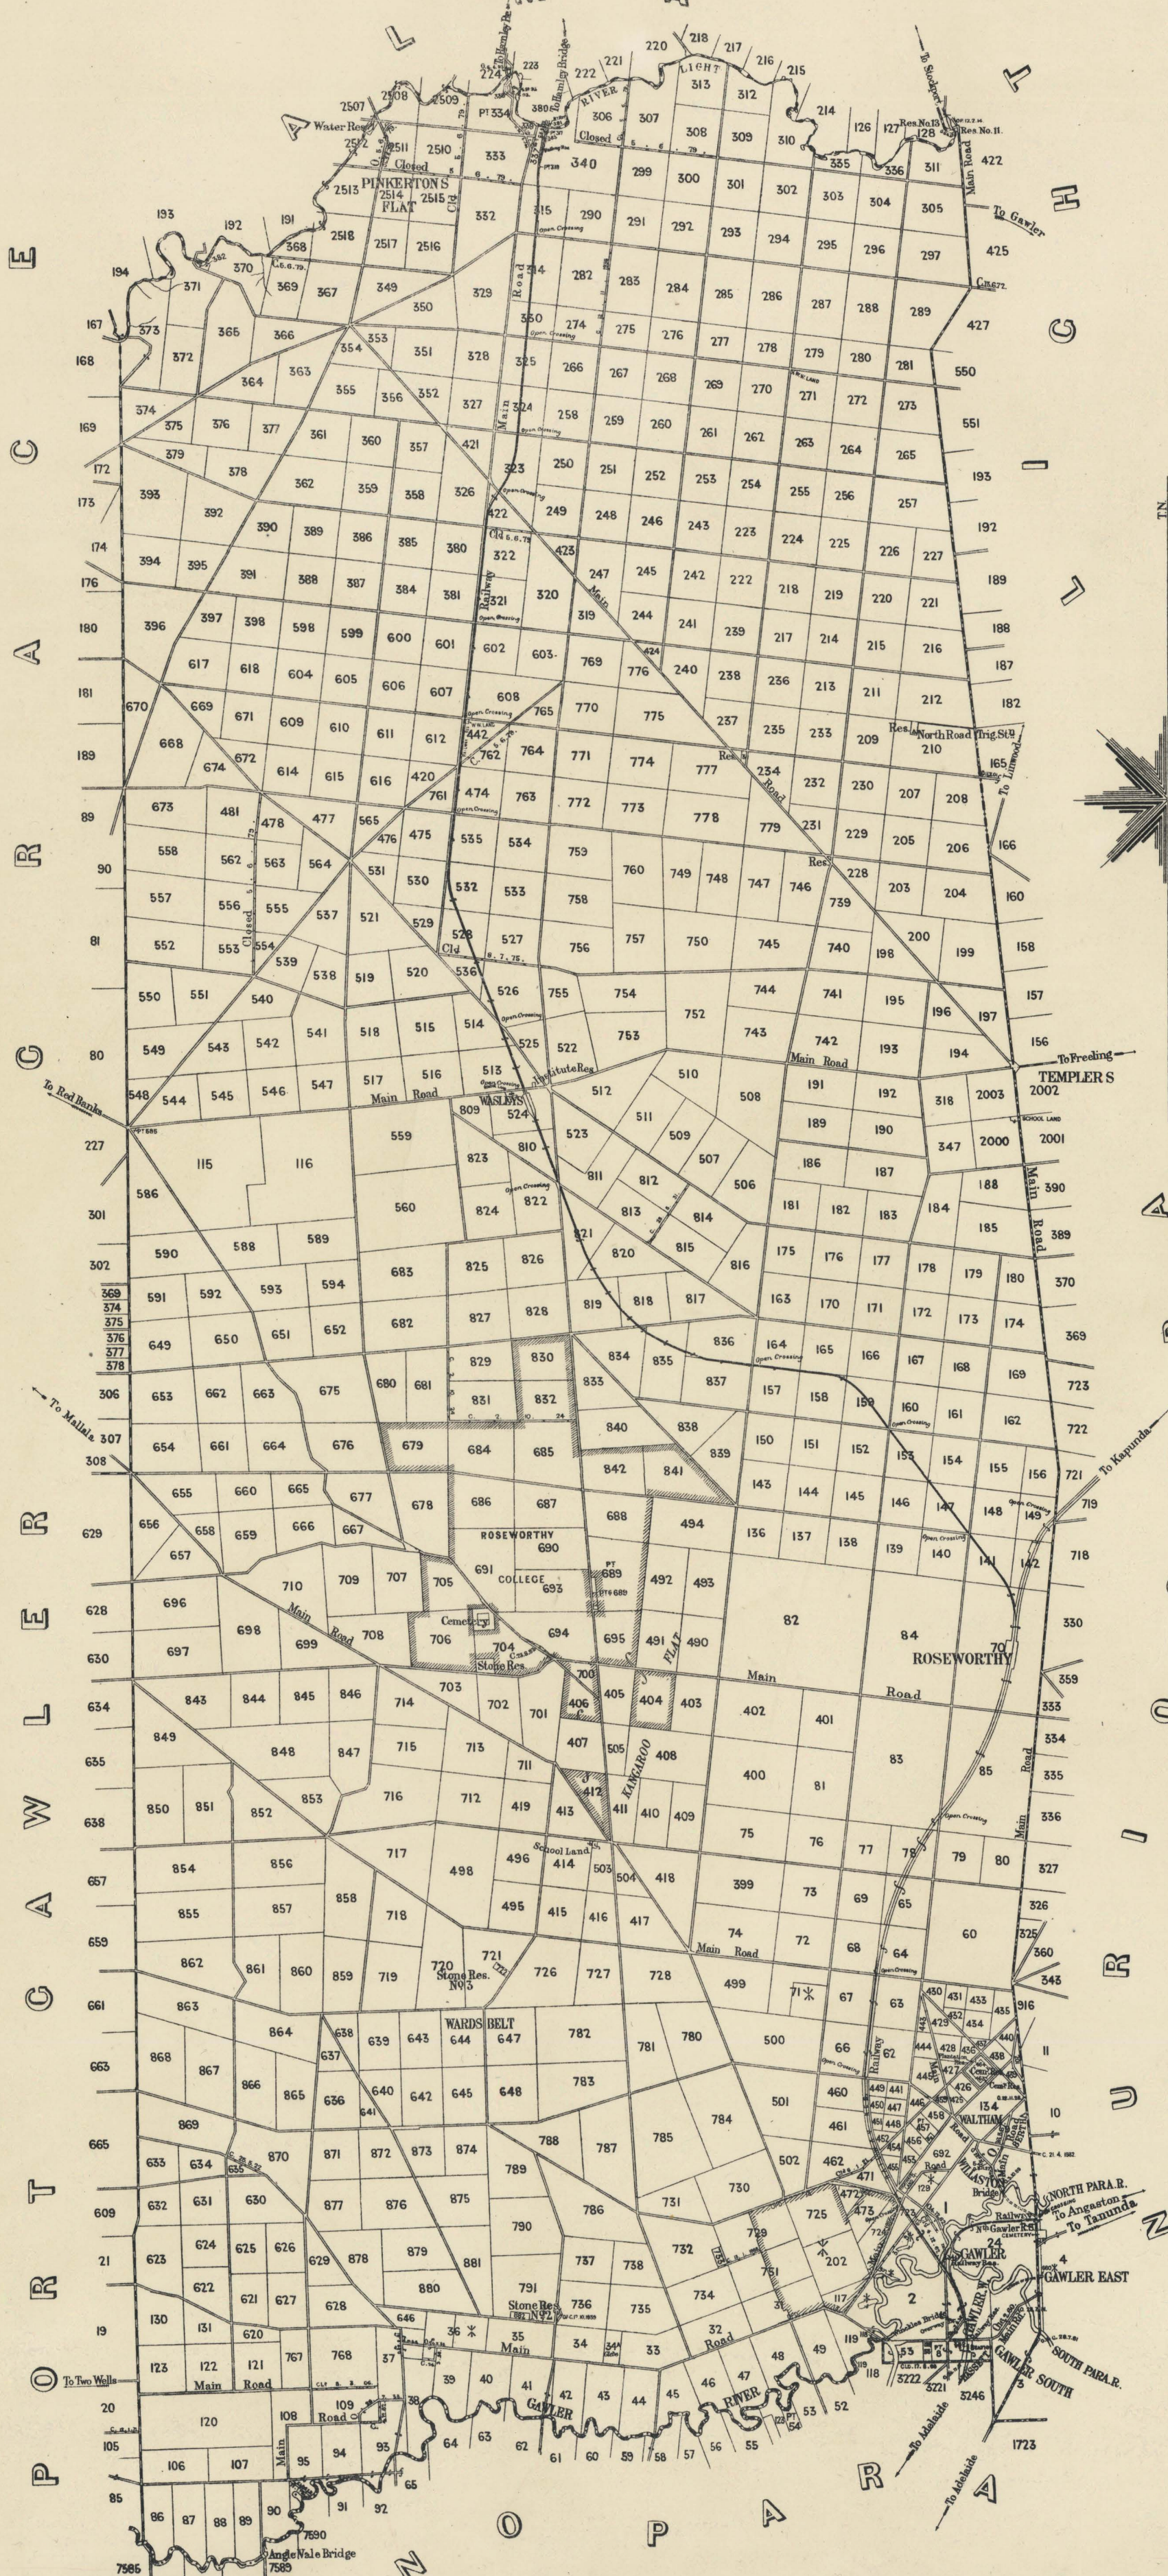

MUDLA WIRRA CO GAWLER

SCALE
Chains 80 70 60 50 40 30 20 10 0 80 160 Chains
MILE 2 1 0 1 2 MILES

H
830 bje
1:63,360
Mudla Wirra
1957

COMPILED IN THE OFFICE OF THE SURVEYOR
DEPARTMENT OF LANDS

H.J. WALL GOVERNMENT PHOTOGRAPHER ADELAIDE
957