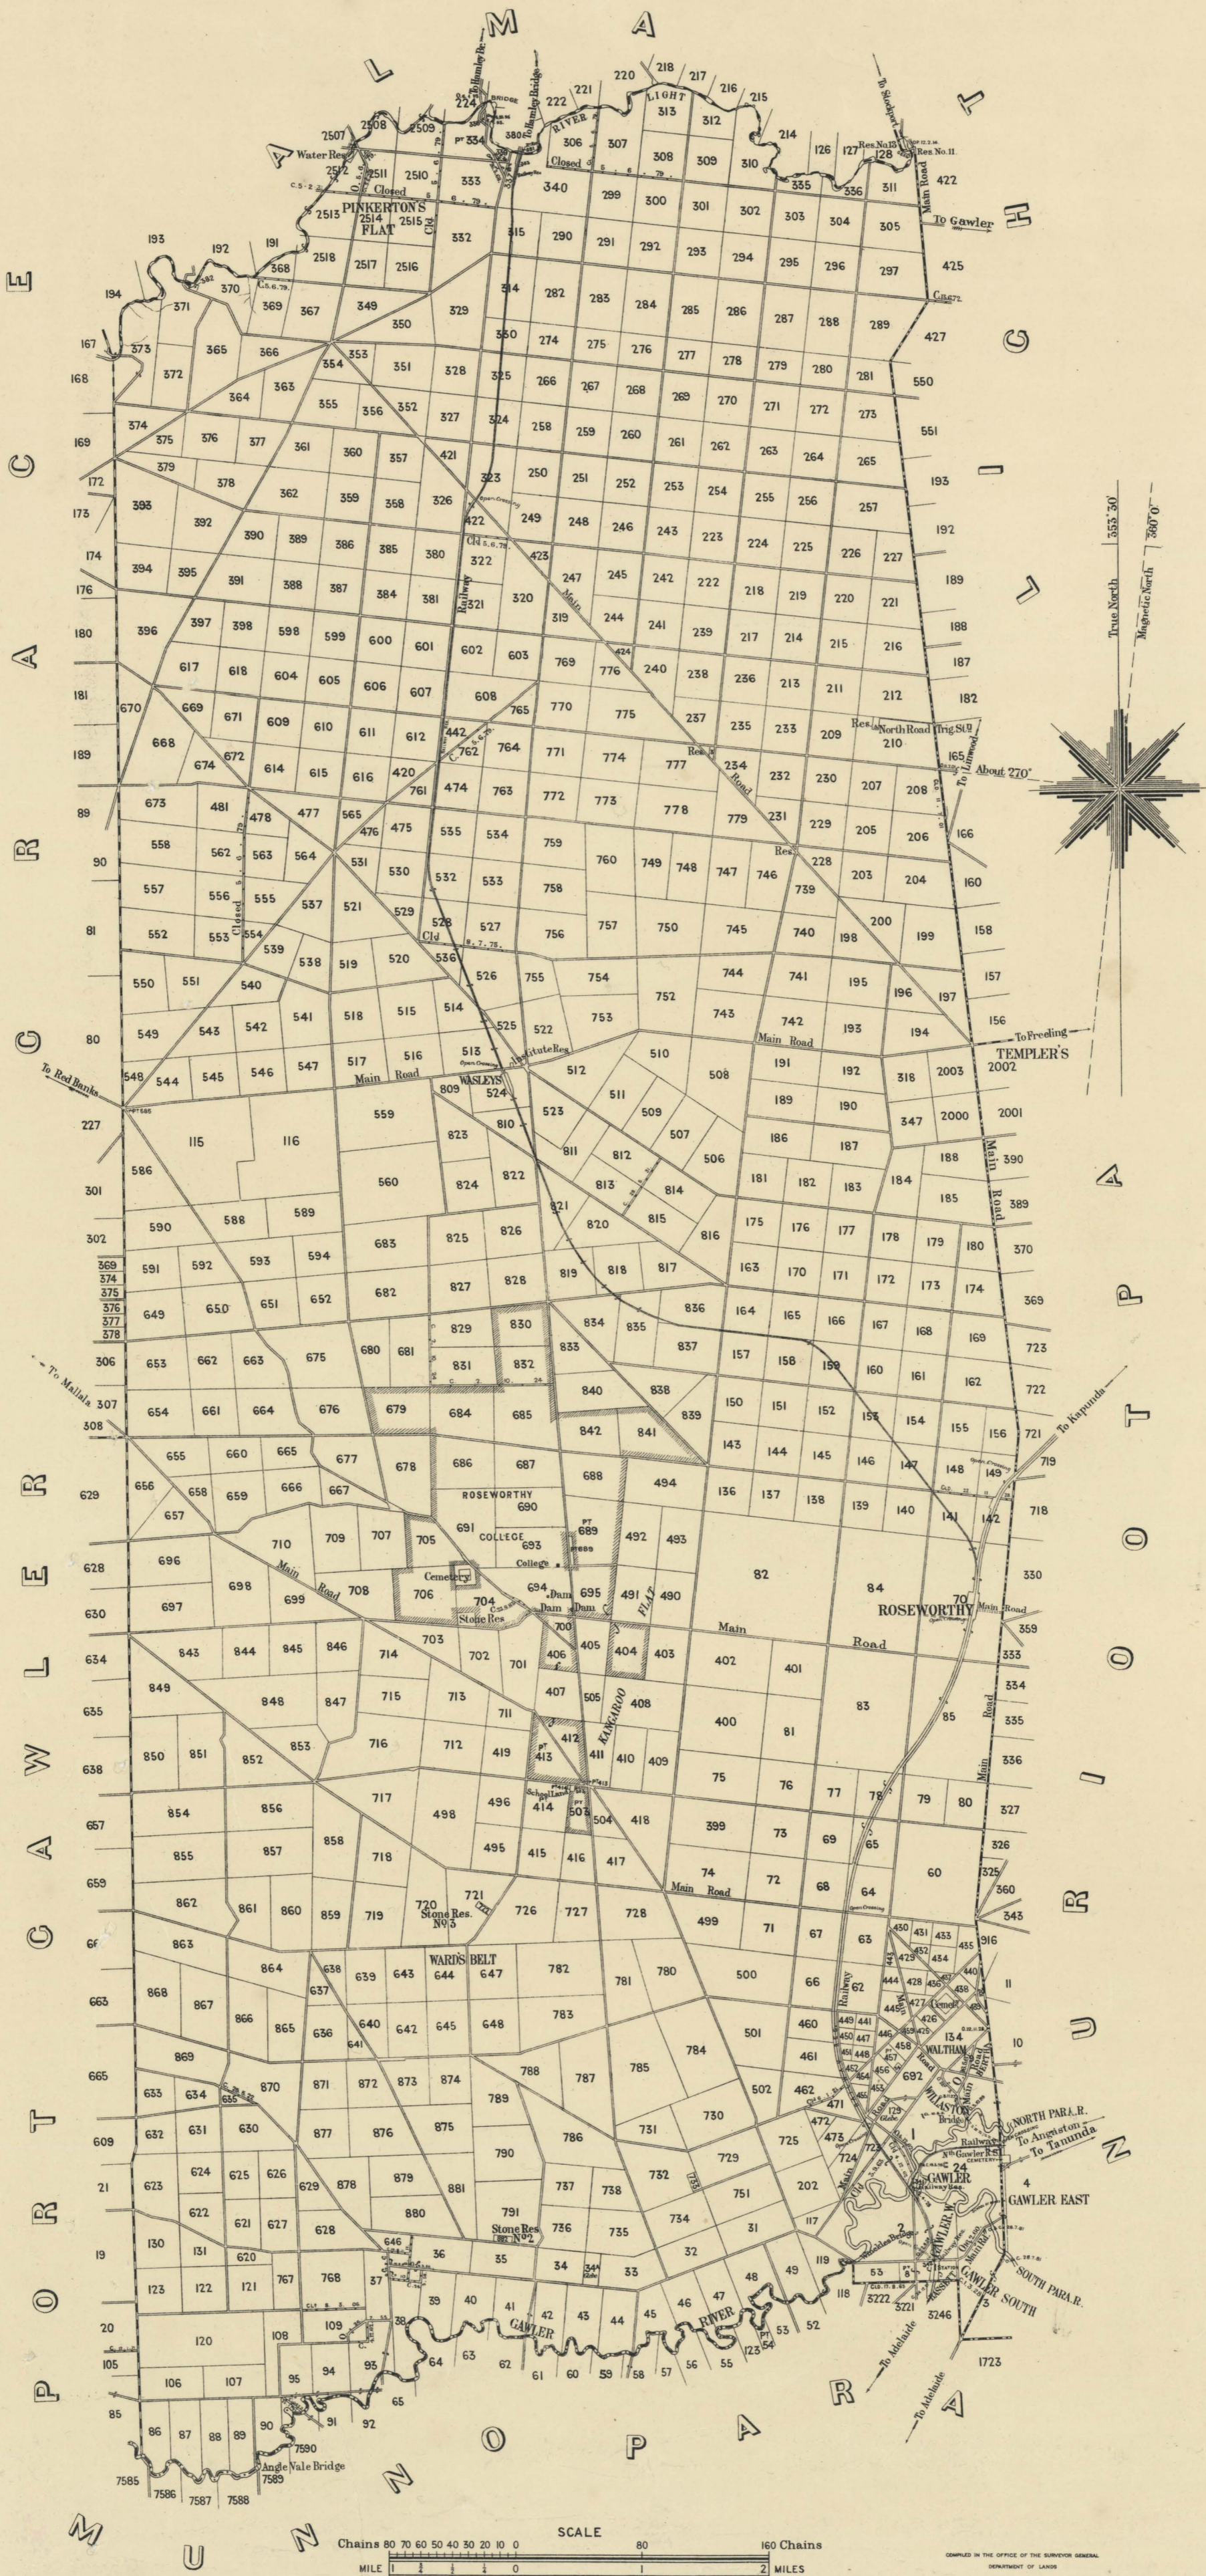

MUDLA WIRRA

SCALE
Chains 80 70 60 50 40 30 20 10 0 80 160 Chains
MILE 0 1 2 MILES