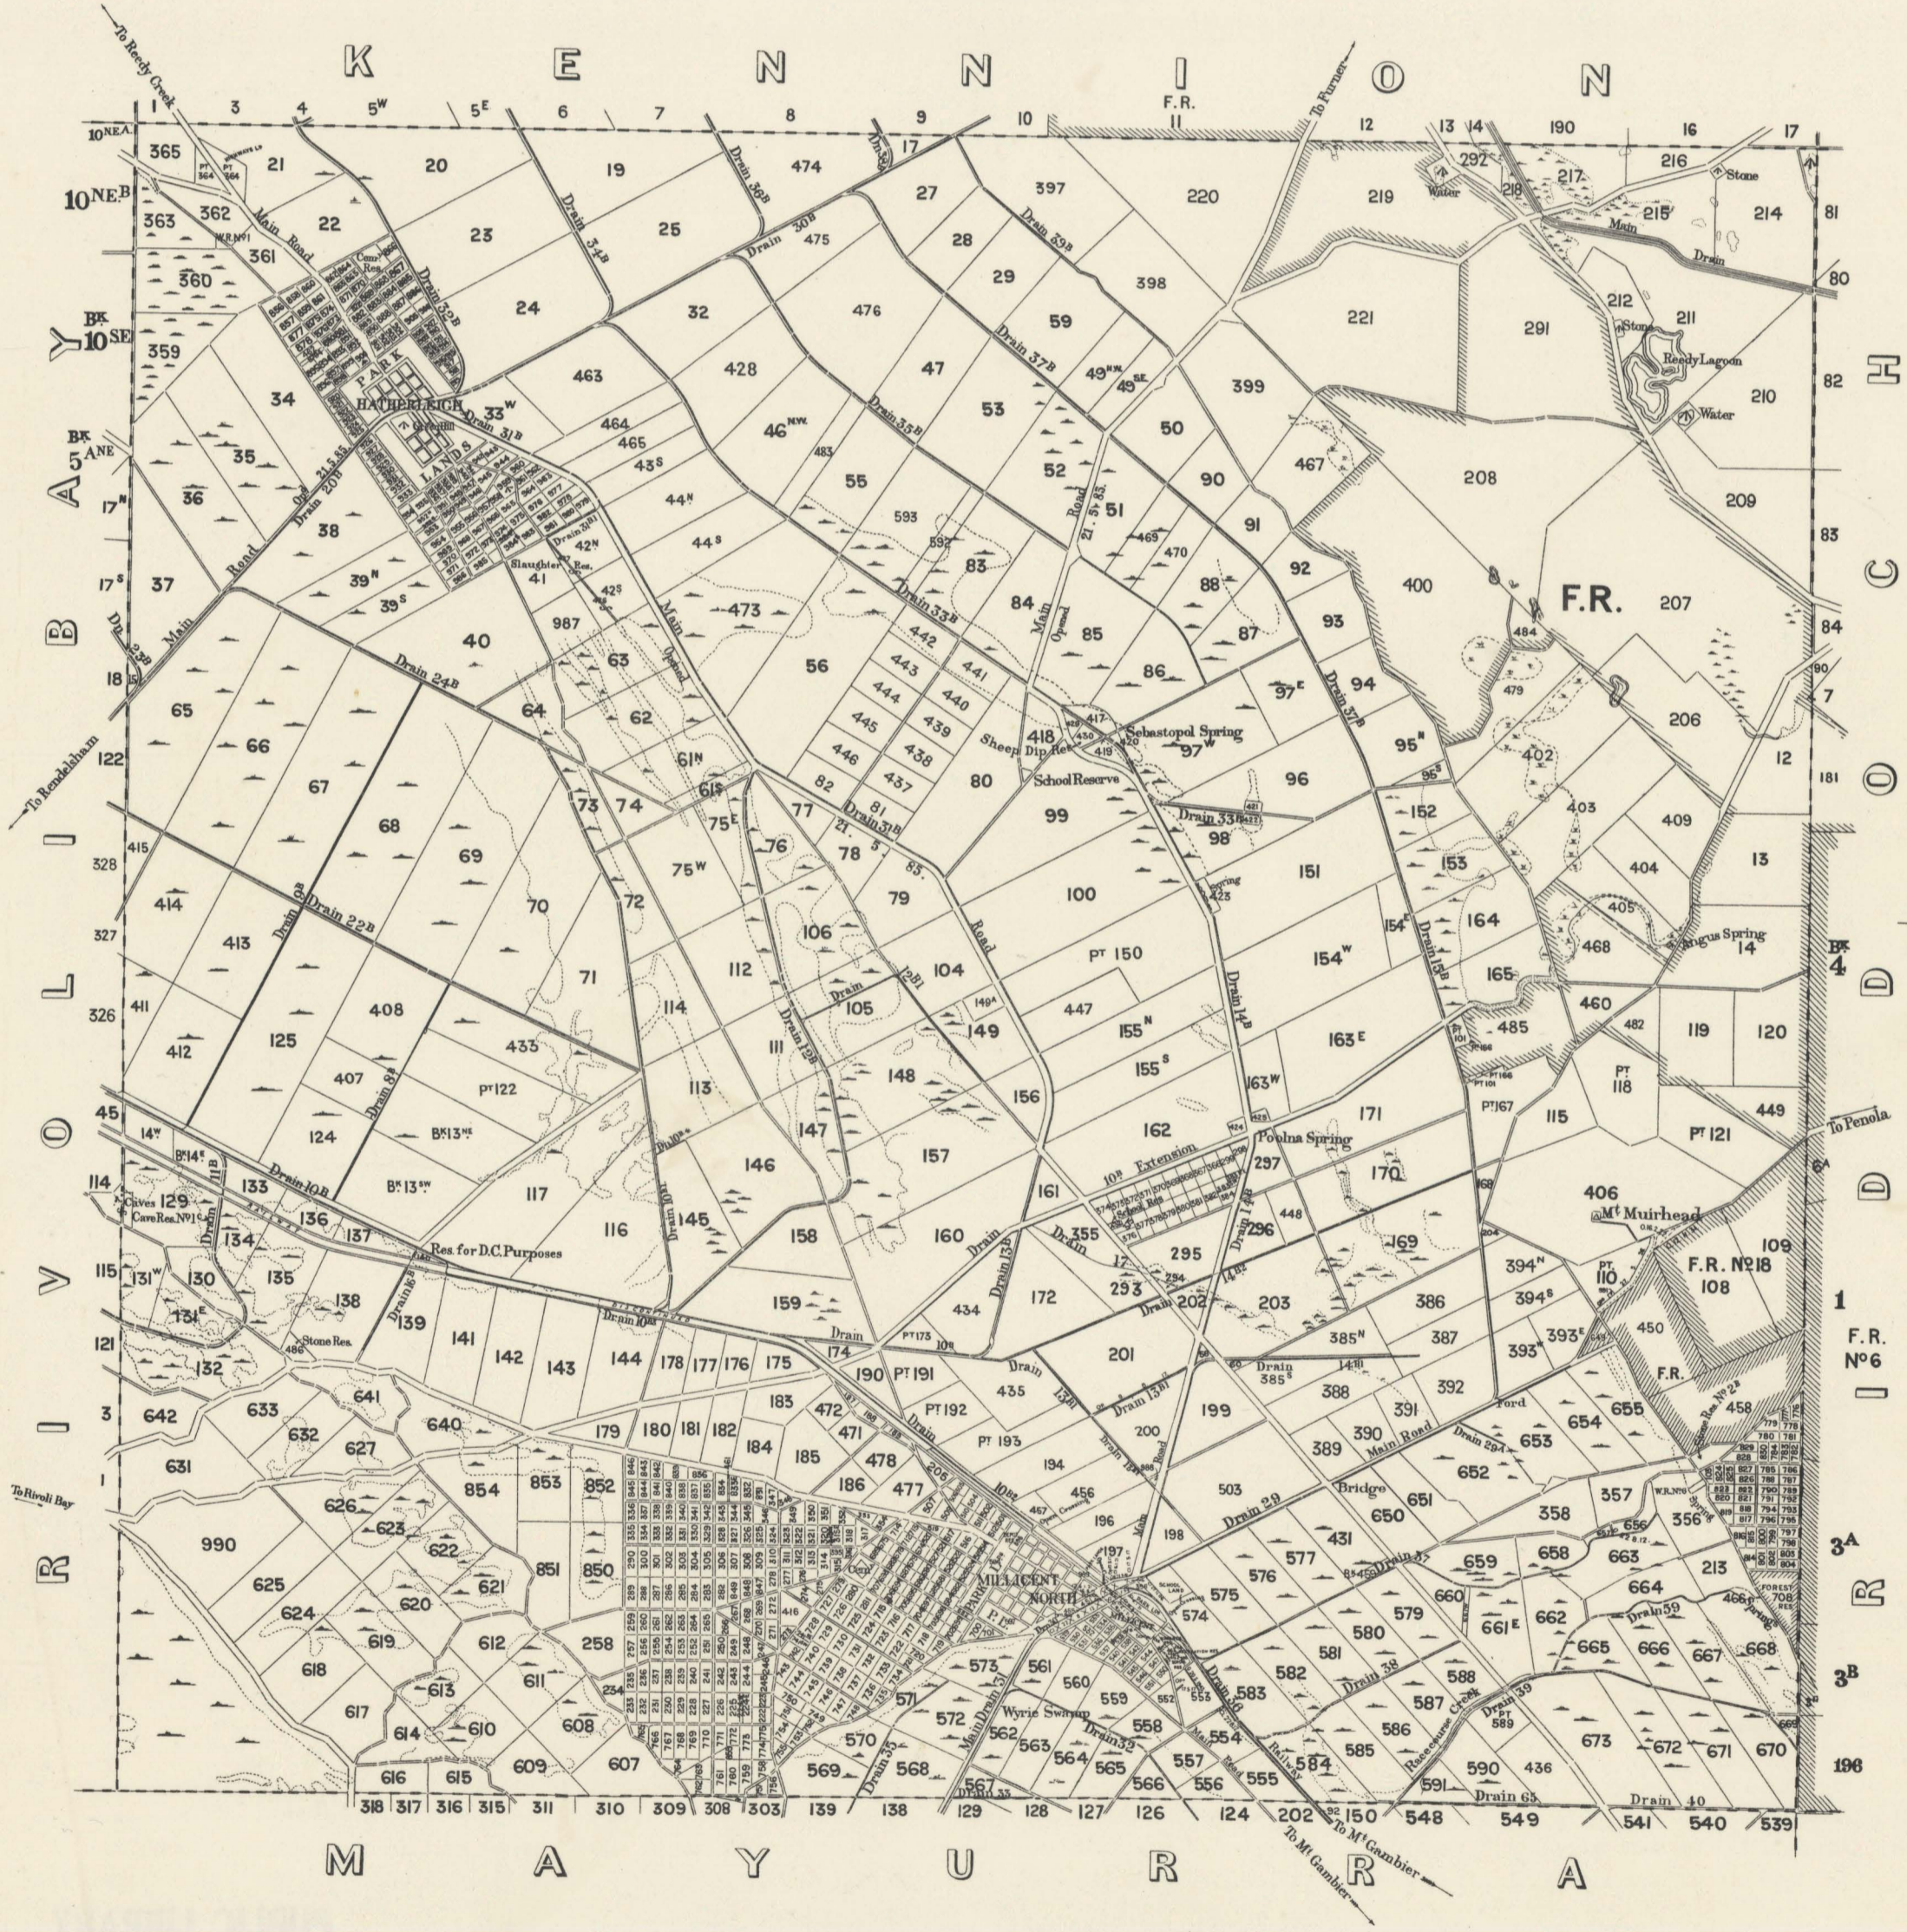

MOUNT MUIRHEAD CO. GREY

MOUNT MUIRHEAD

H
830 bje
1:63,360
Mt. Muirhead
1960