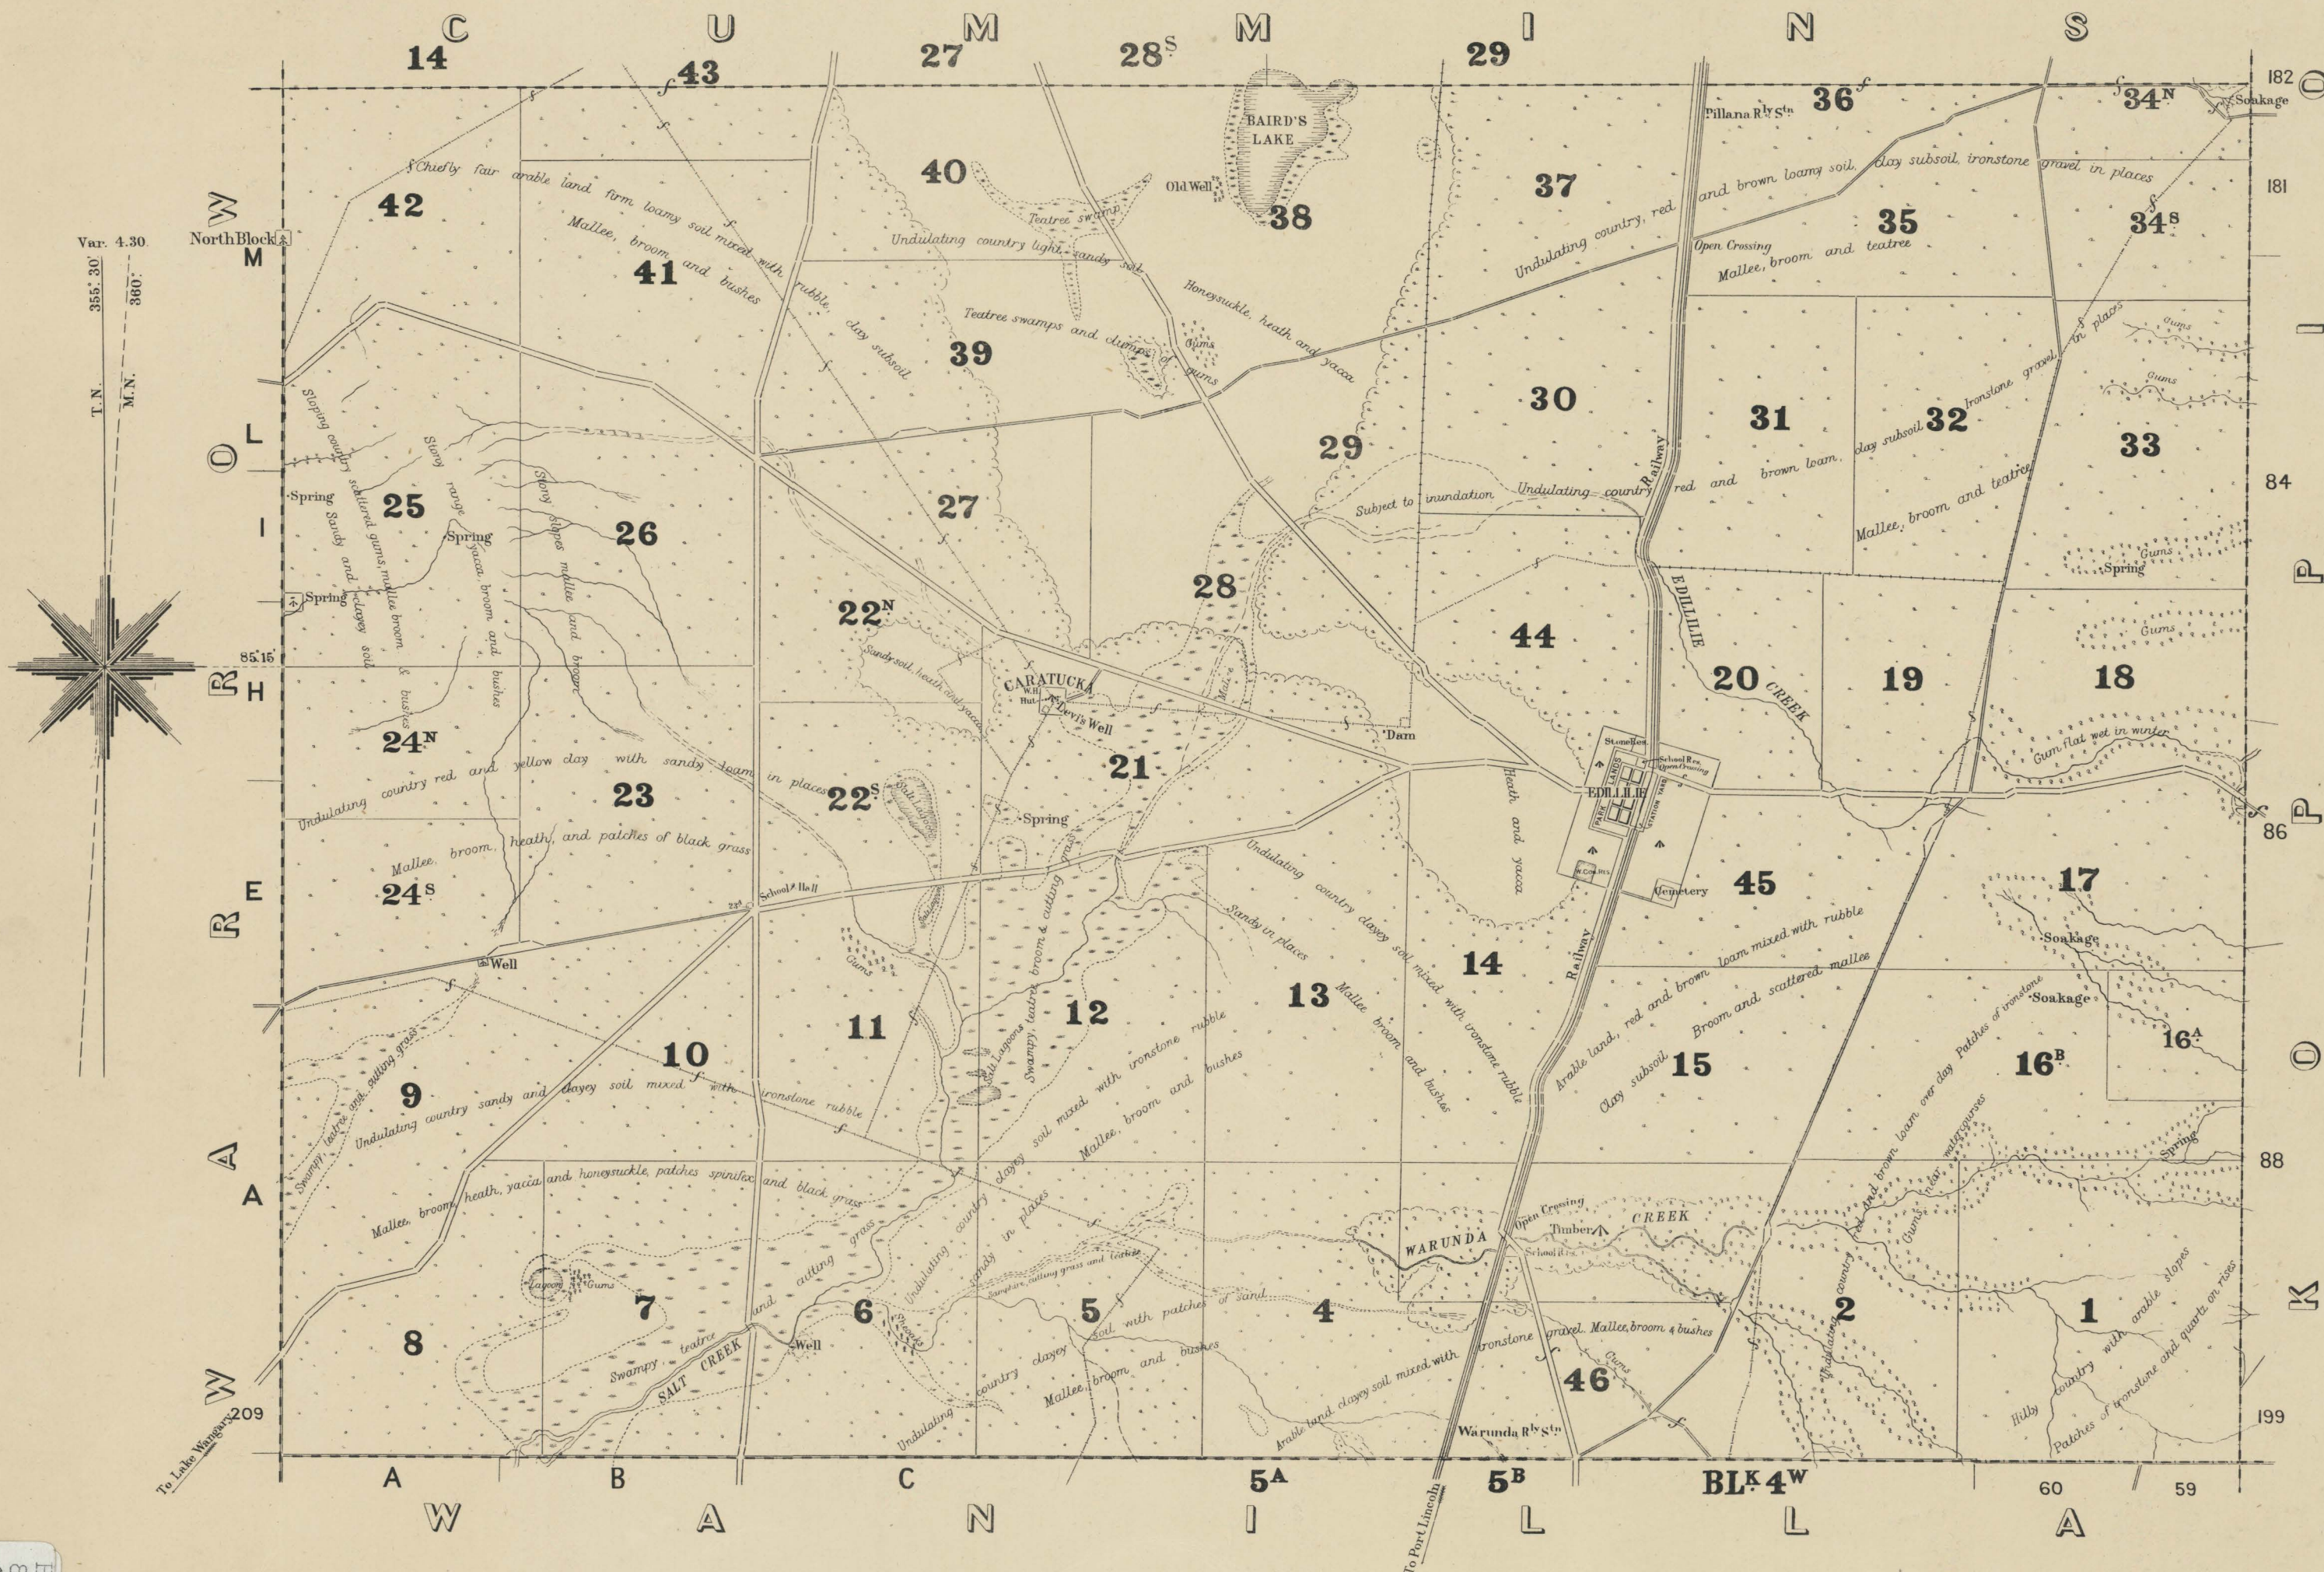

1747

Flinders

MAY 15 1912

MORTLOCK

Note: Fences shown thus

H
830 bje
1:63, 360
Mortlock
1911