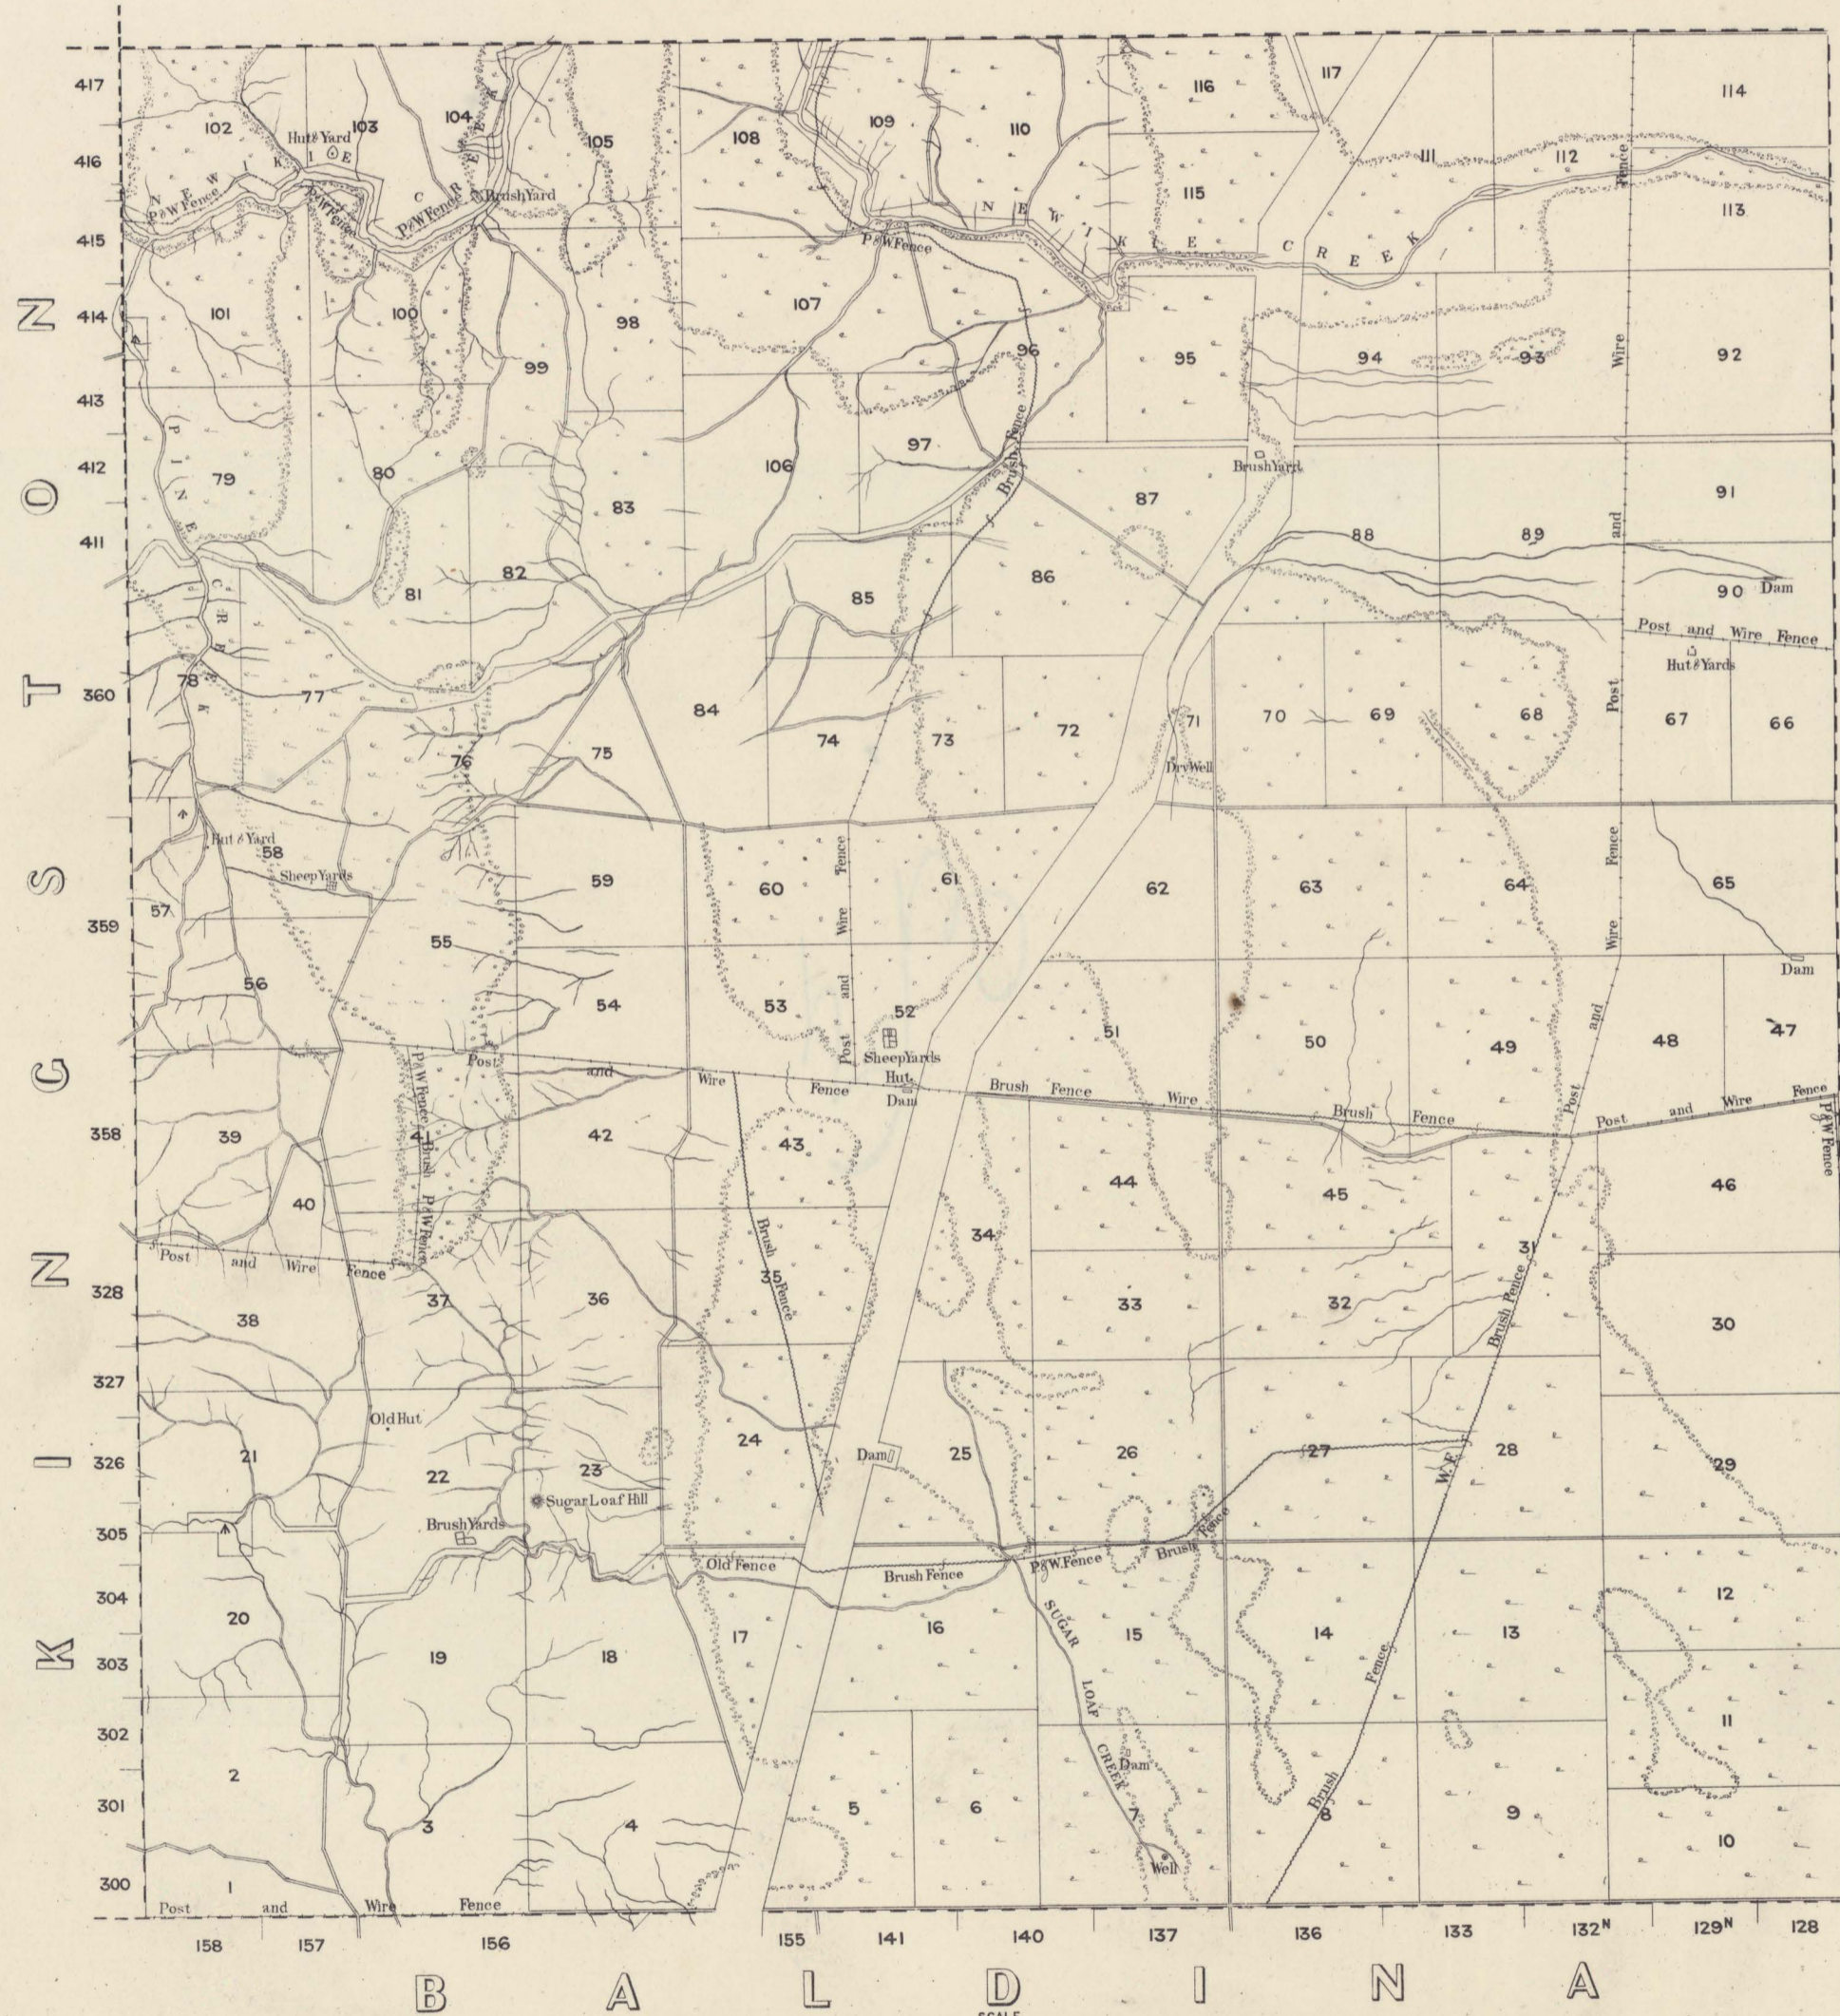

Arranged under Kalangadoo. See reverse side.

MONGOLATA

33

SURVEYOR GENERAL'S OFFICE, ADELAIDE. From S. Cameron's Photo-lithograph. MARCH 1877