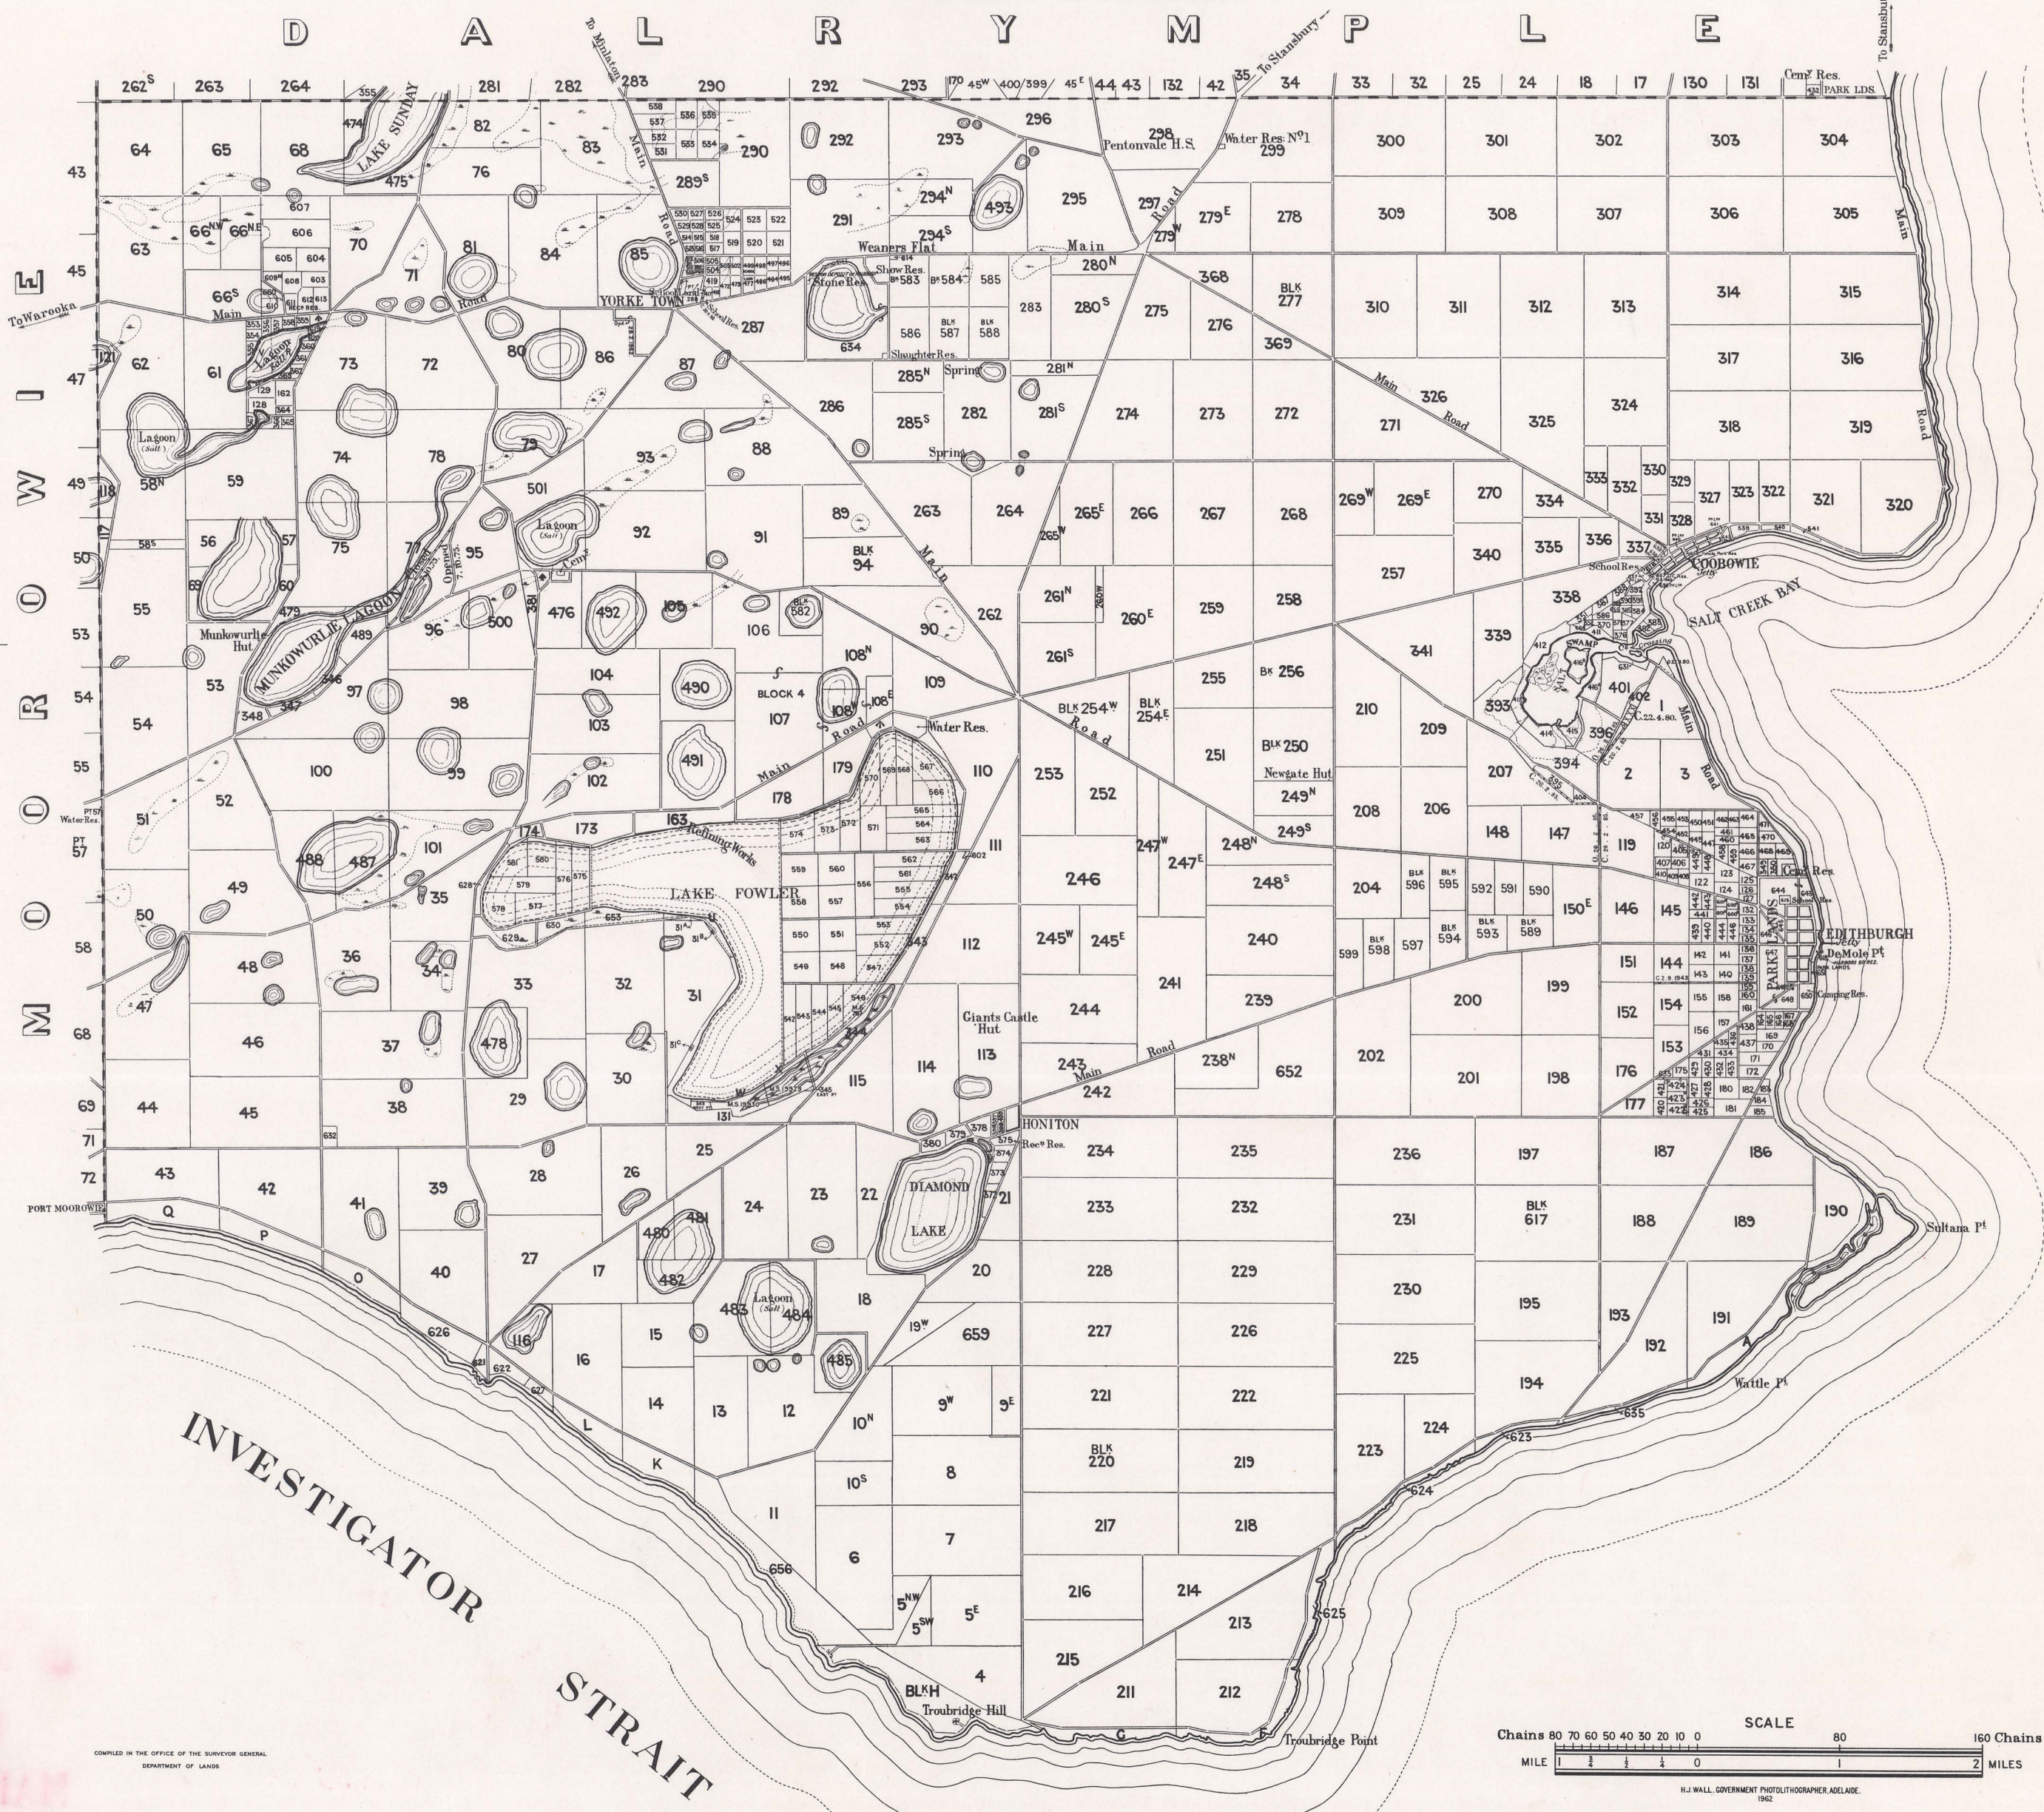

MELVILLE CO FERGUSSON

H 830 bje
1:63,260
Melville
1962

M
O
O
R
O
W
I
L
E

G
U
L
F
S
T
V
I
N
C
E
N
T

INVESTIGATOR
STRAIT

REPRODUCTION
FOR THE
DEPARTMENT OF LANDS