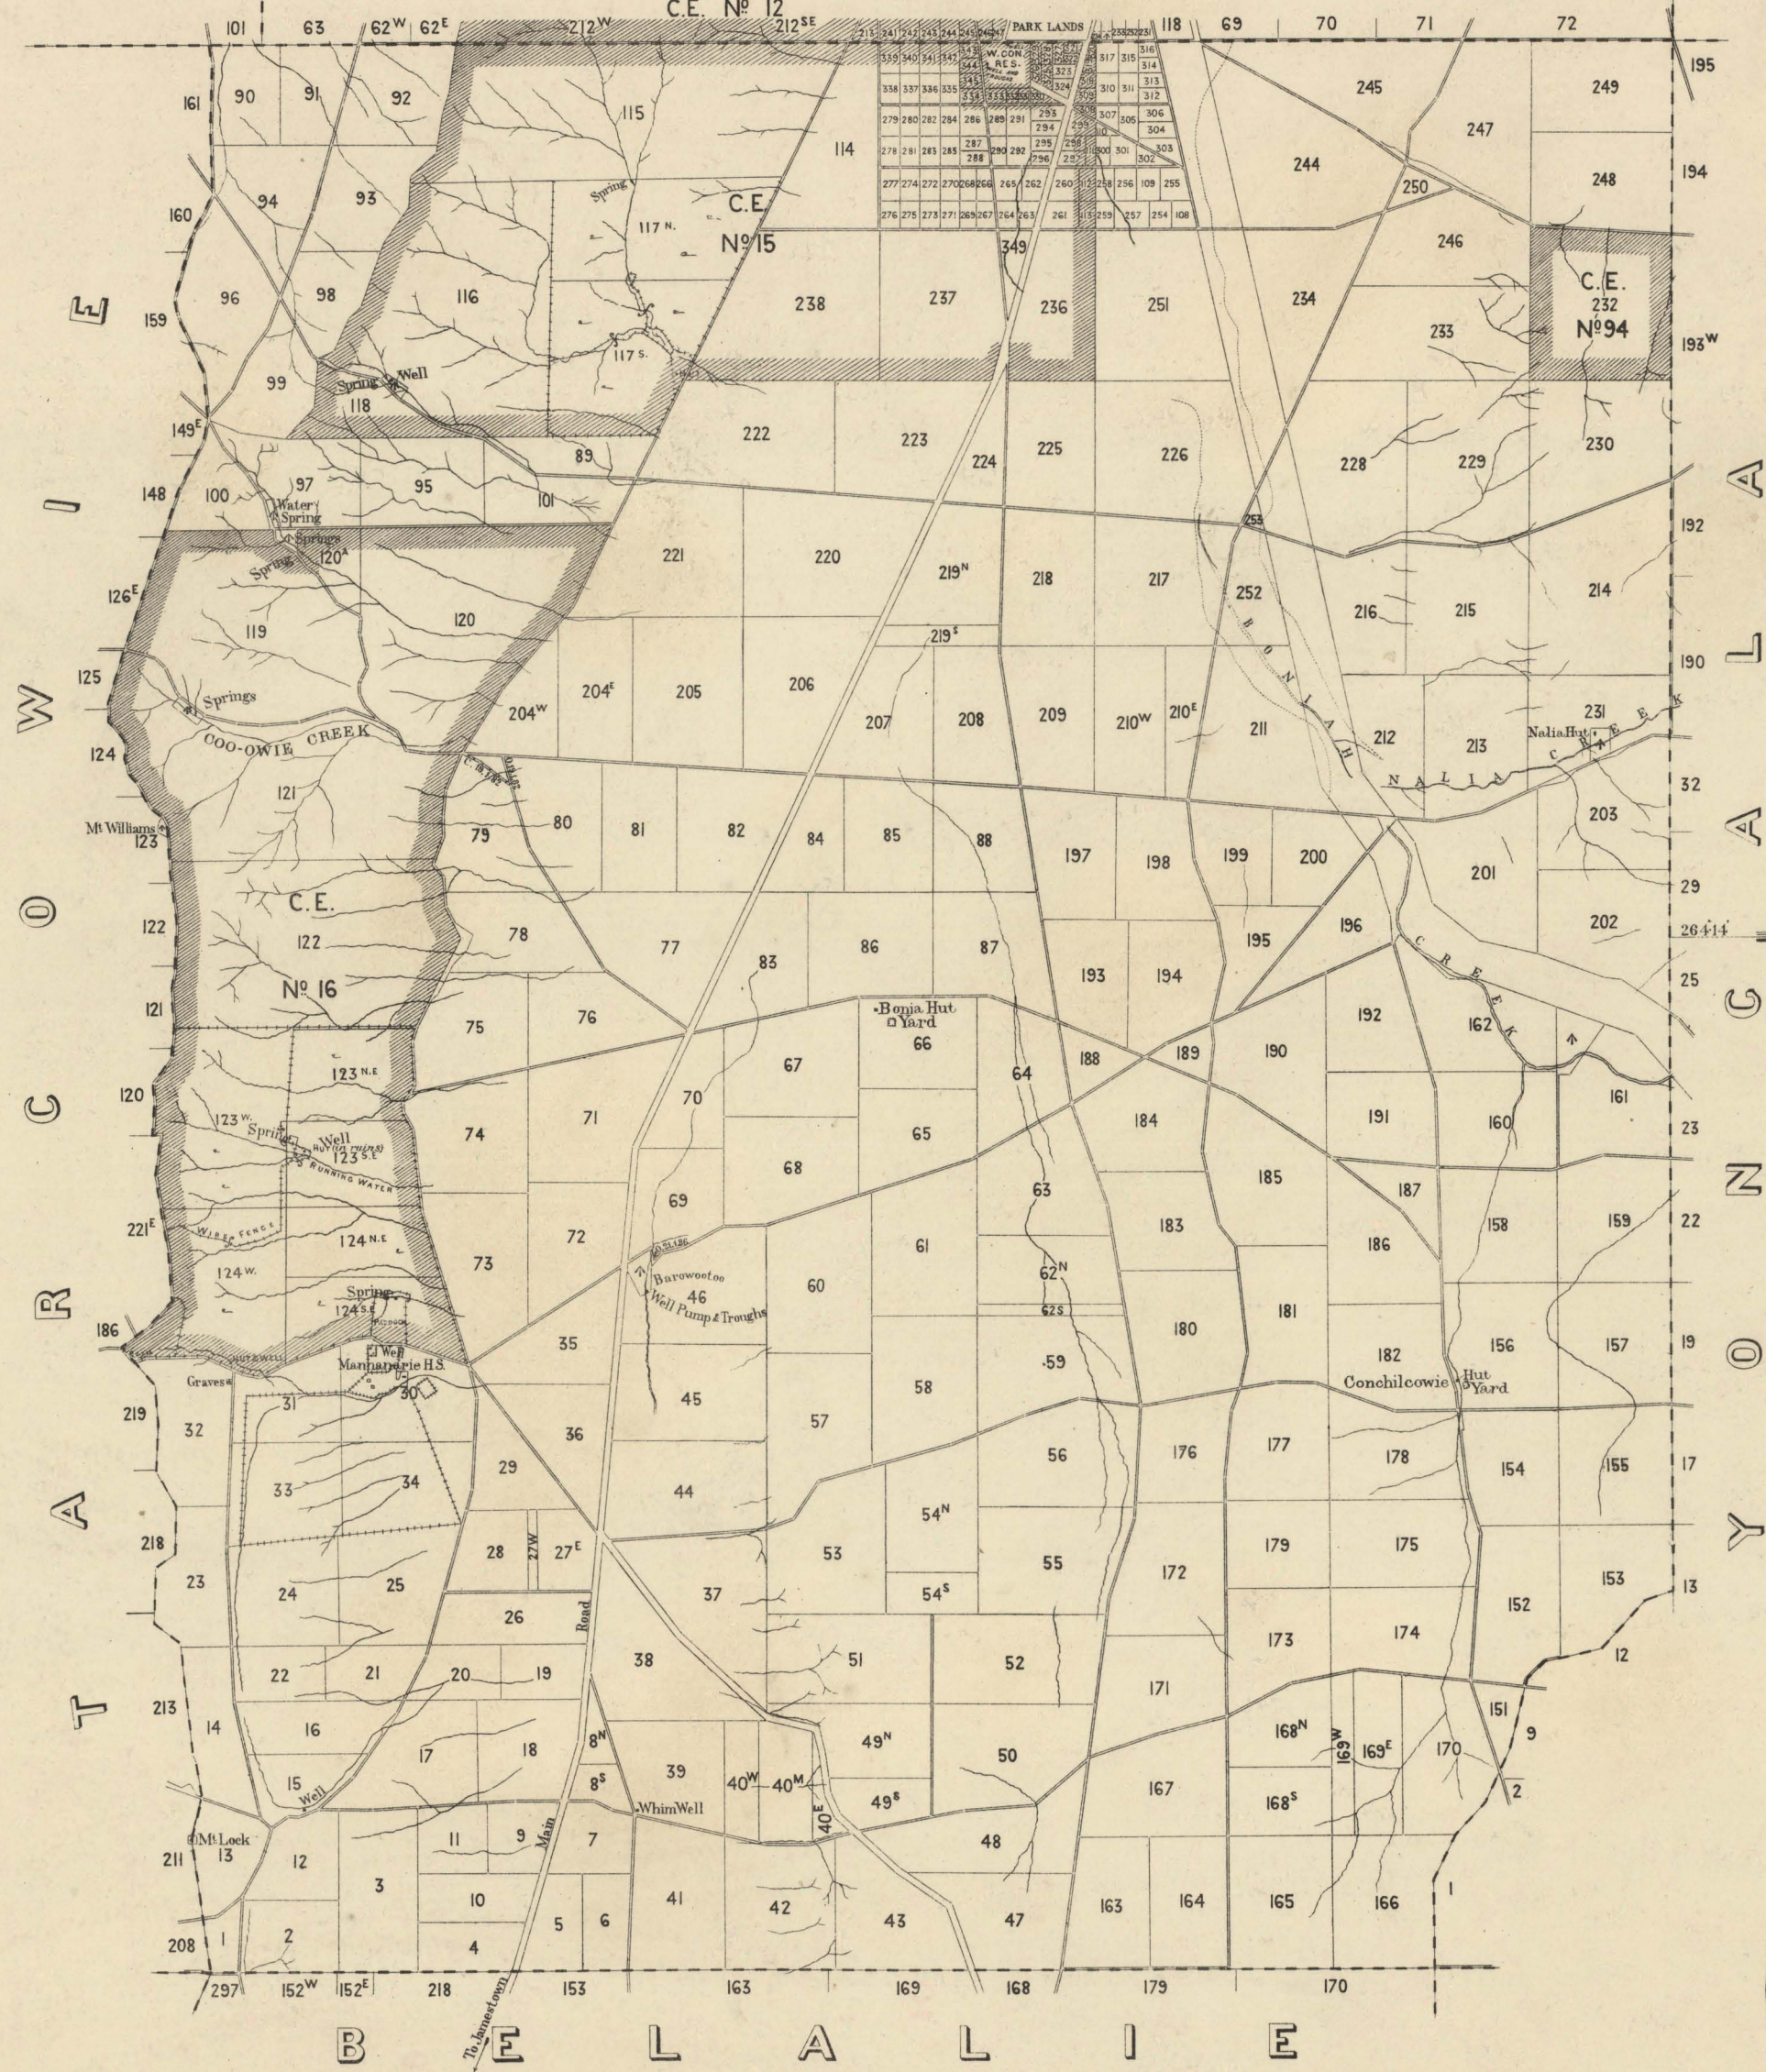

Arranged under Mann. See reverse side.

MANNANARIE

PEKINA BLACK ROCK PLAIN

Chains 80 70 60 50 40 30 20 10 0 80 100
— SCALE —
100 Chains
Miles
SURVEYOR GENERAL'S OFFICE, ADELAIDE. A. Vaughan, Photo-lithographer (14)
MAY 1891.