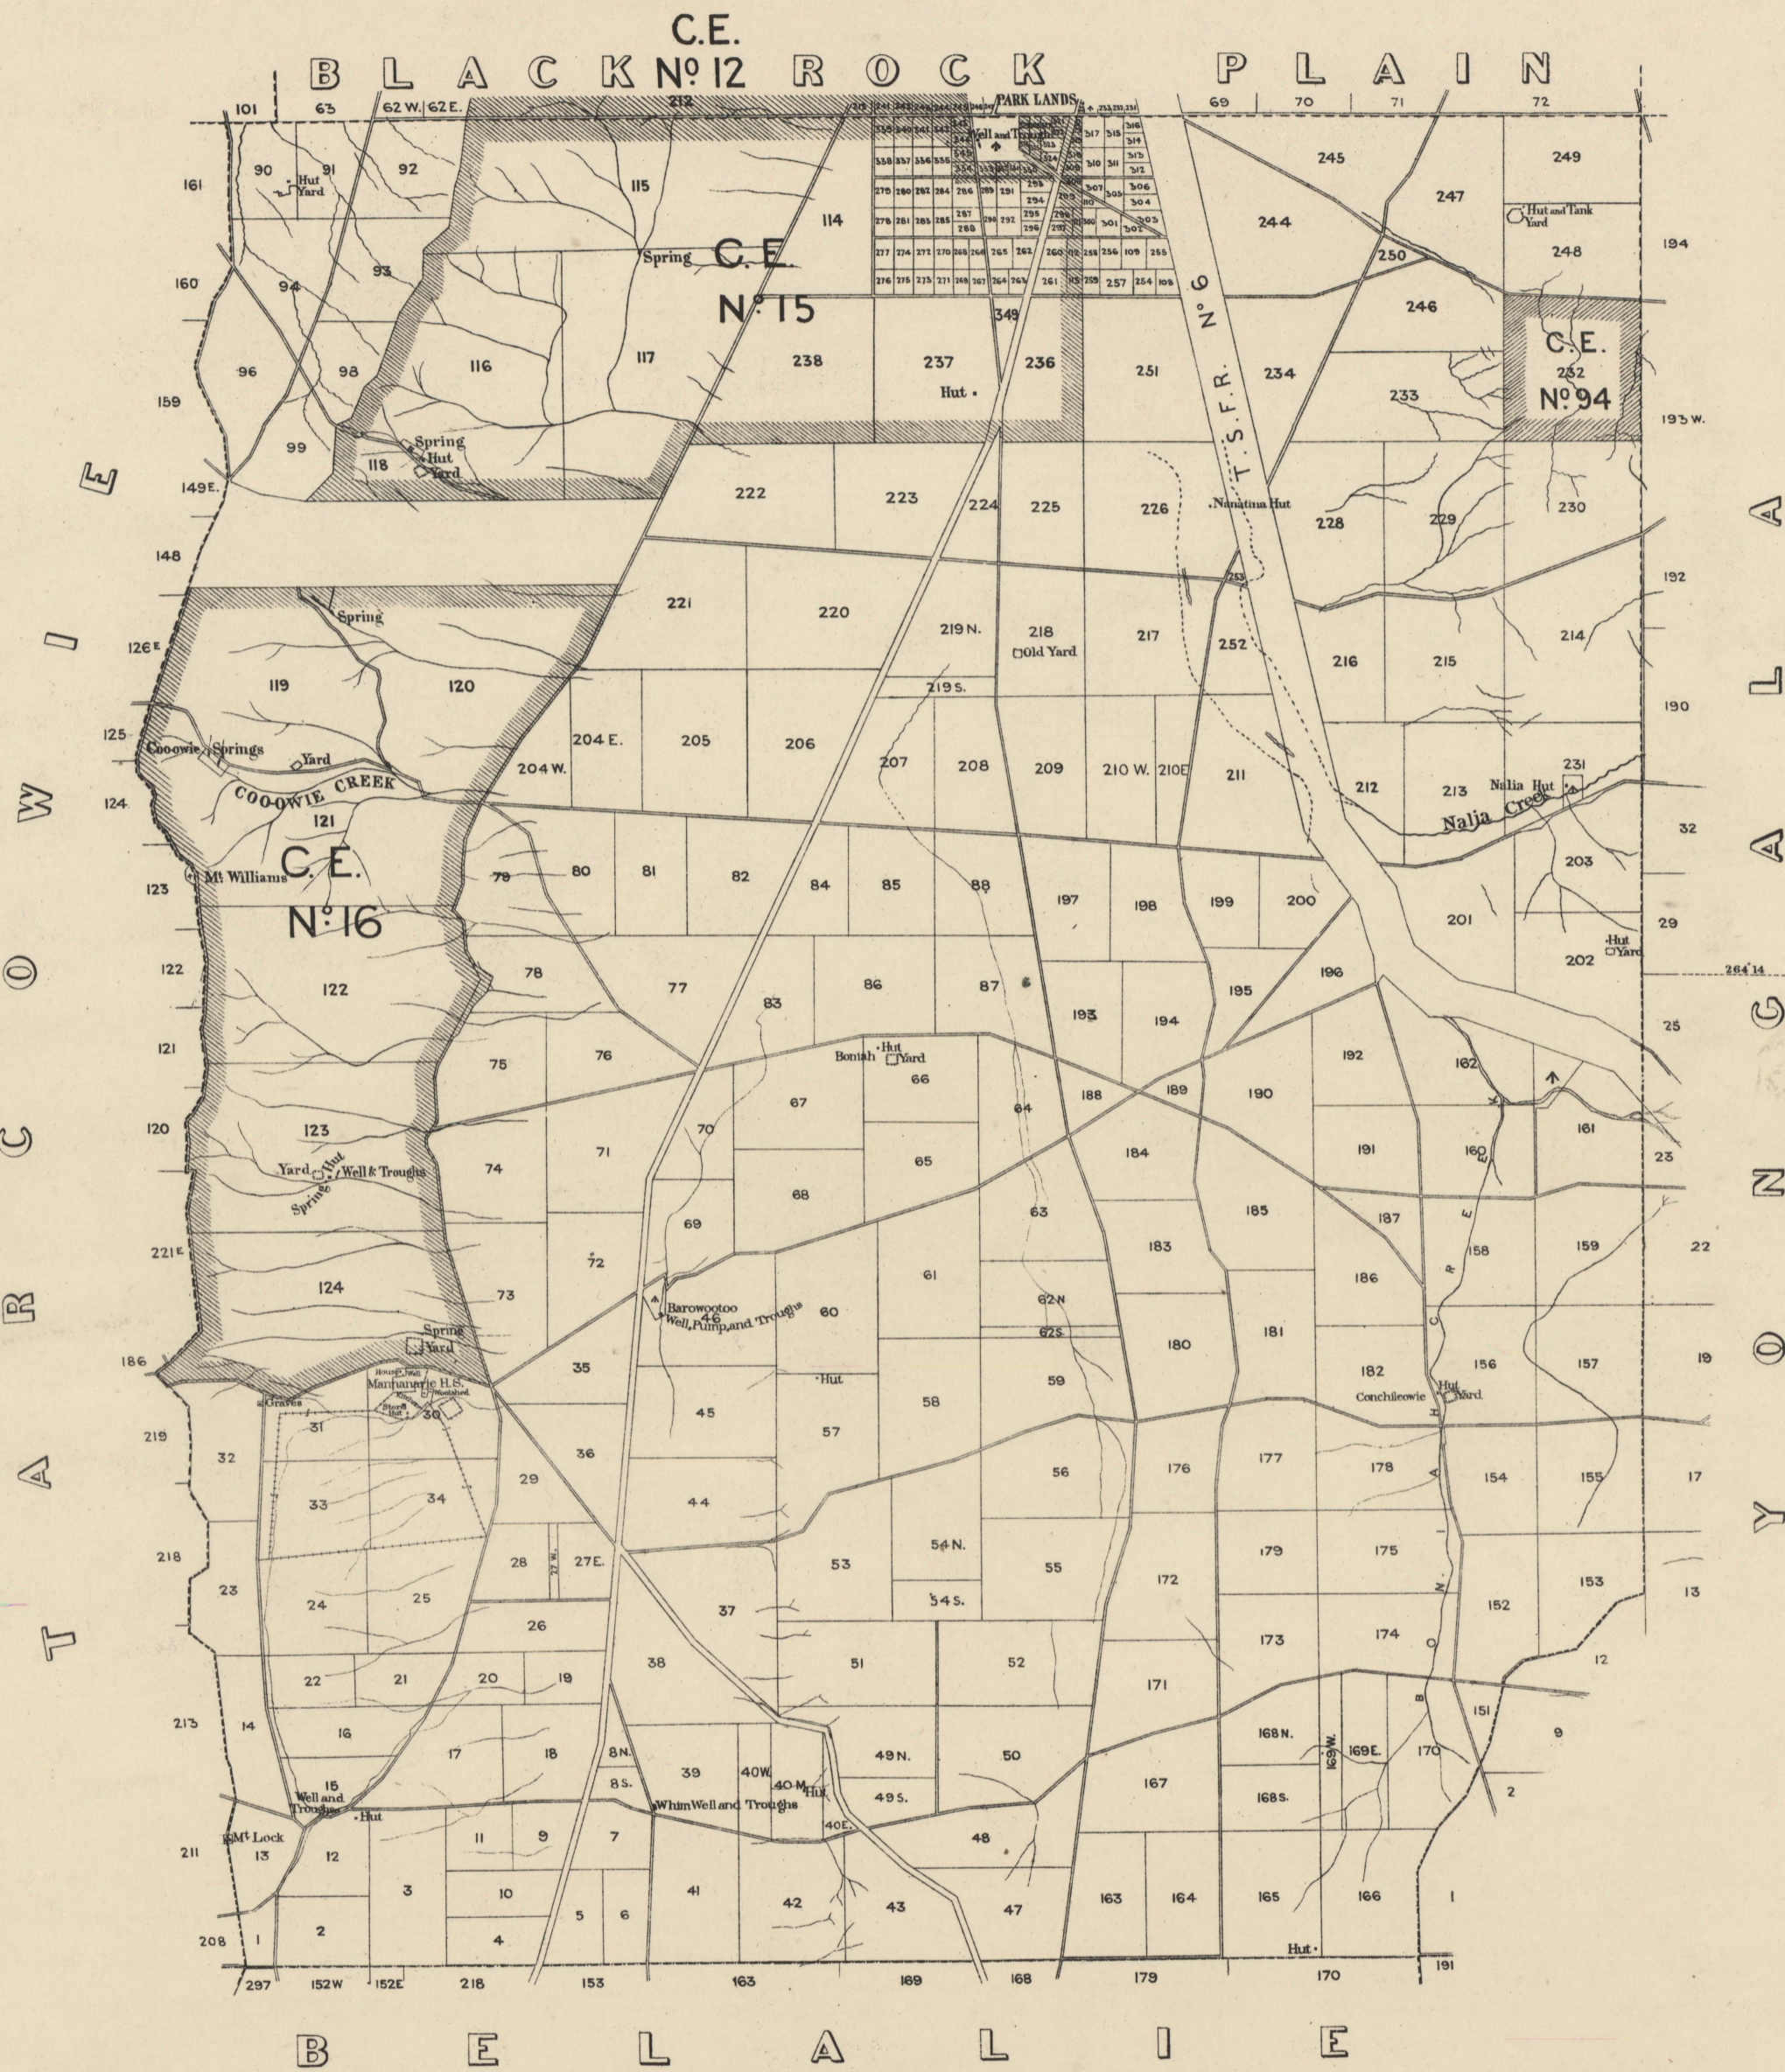

Arranged under Mayurra. See reverse side.

# MANNANARIE

T  
A  
R  
C  
O  
W  
I  
E

A  
L  
A  
N  
G  
Y  
O

—SCALE—  
0 10 20 30 40 50 60 70 80 90 100  
Drawn by E.M.S. (1870) Examined by A.S.  
SURVEYOR GENERAL'S OFFICE, ADELAIDE. Printer S. Crawford, Photo-Lithographer.  
MAY 1880