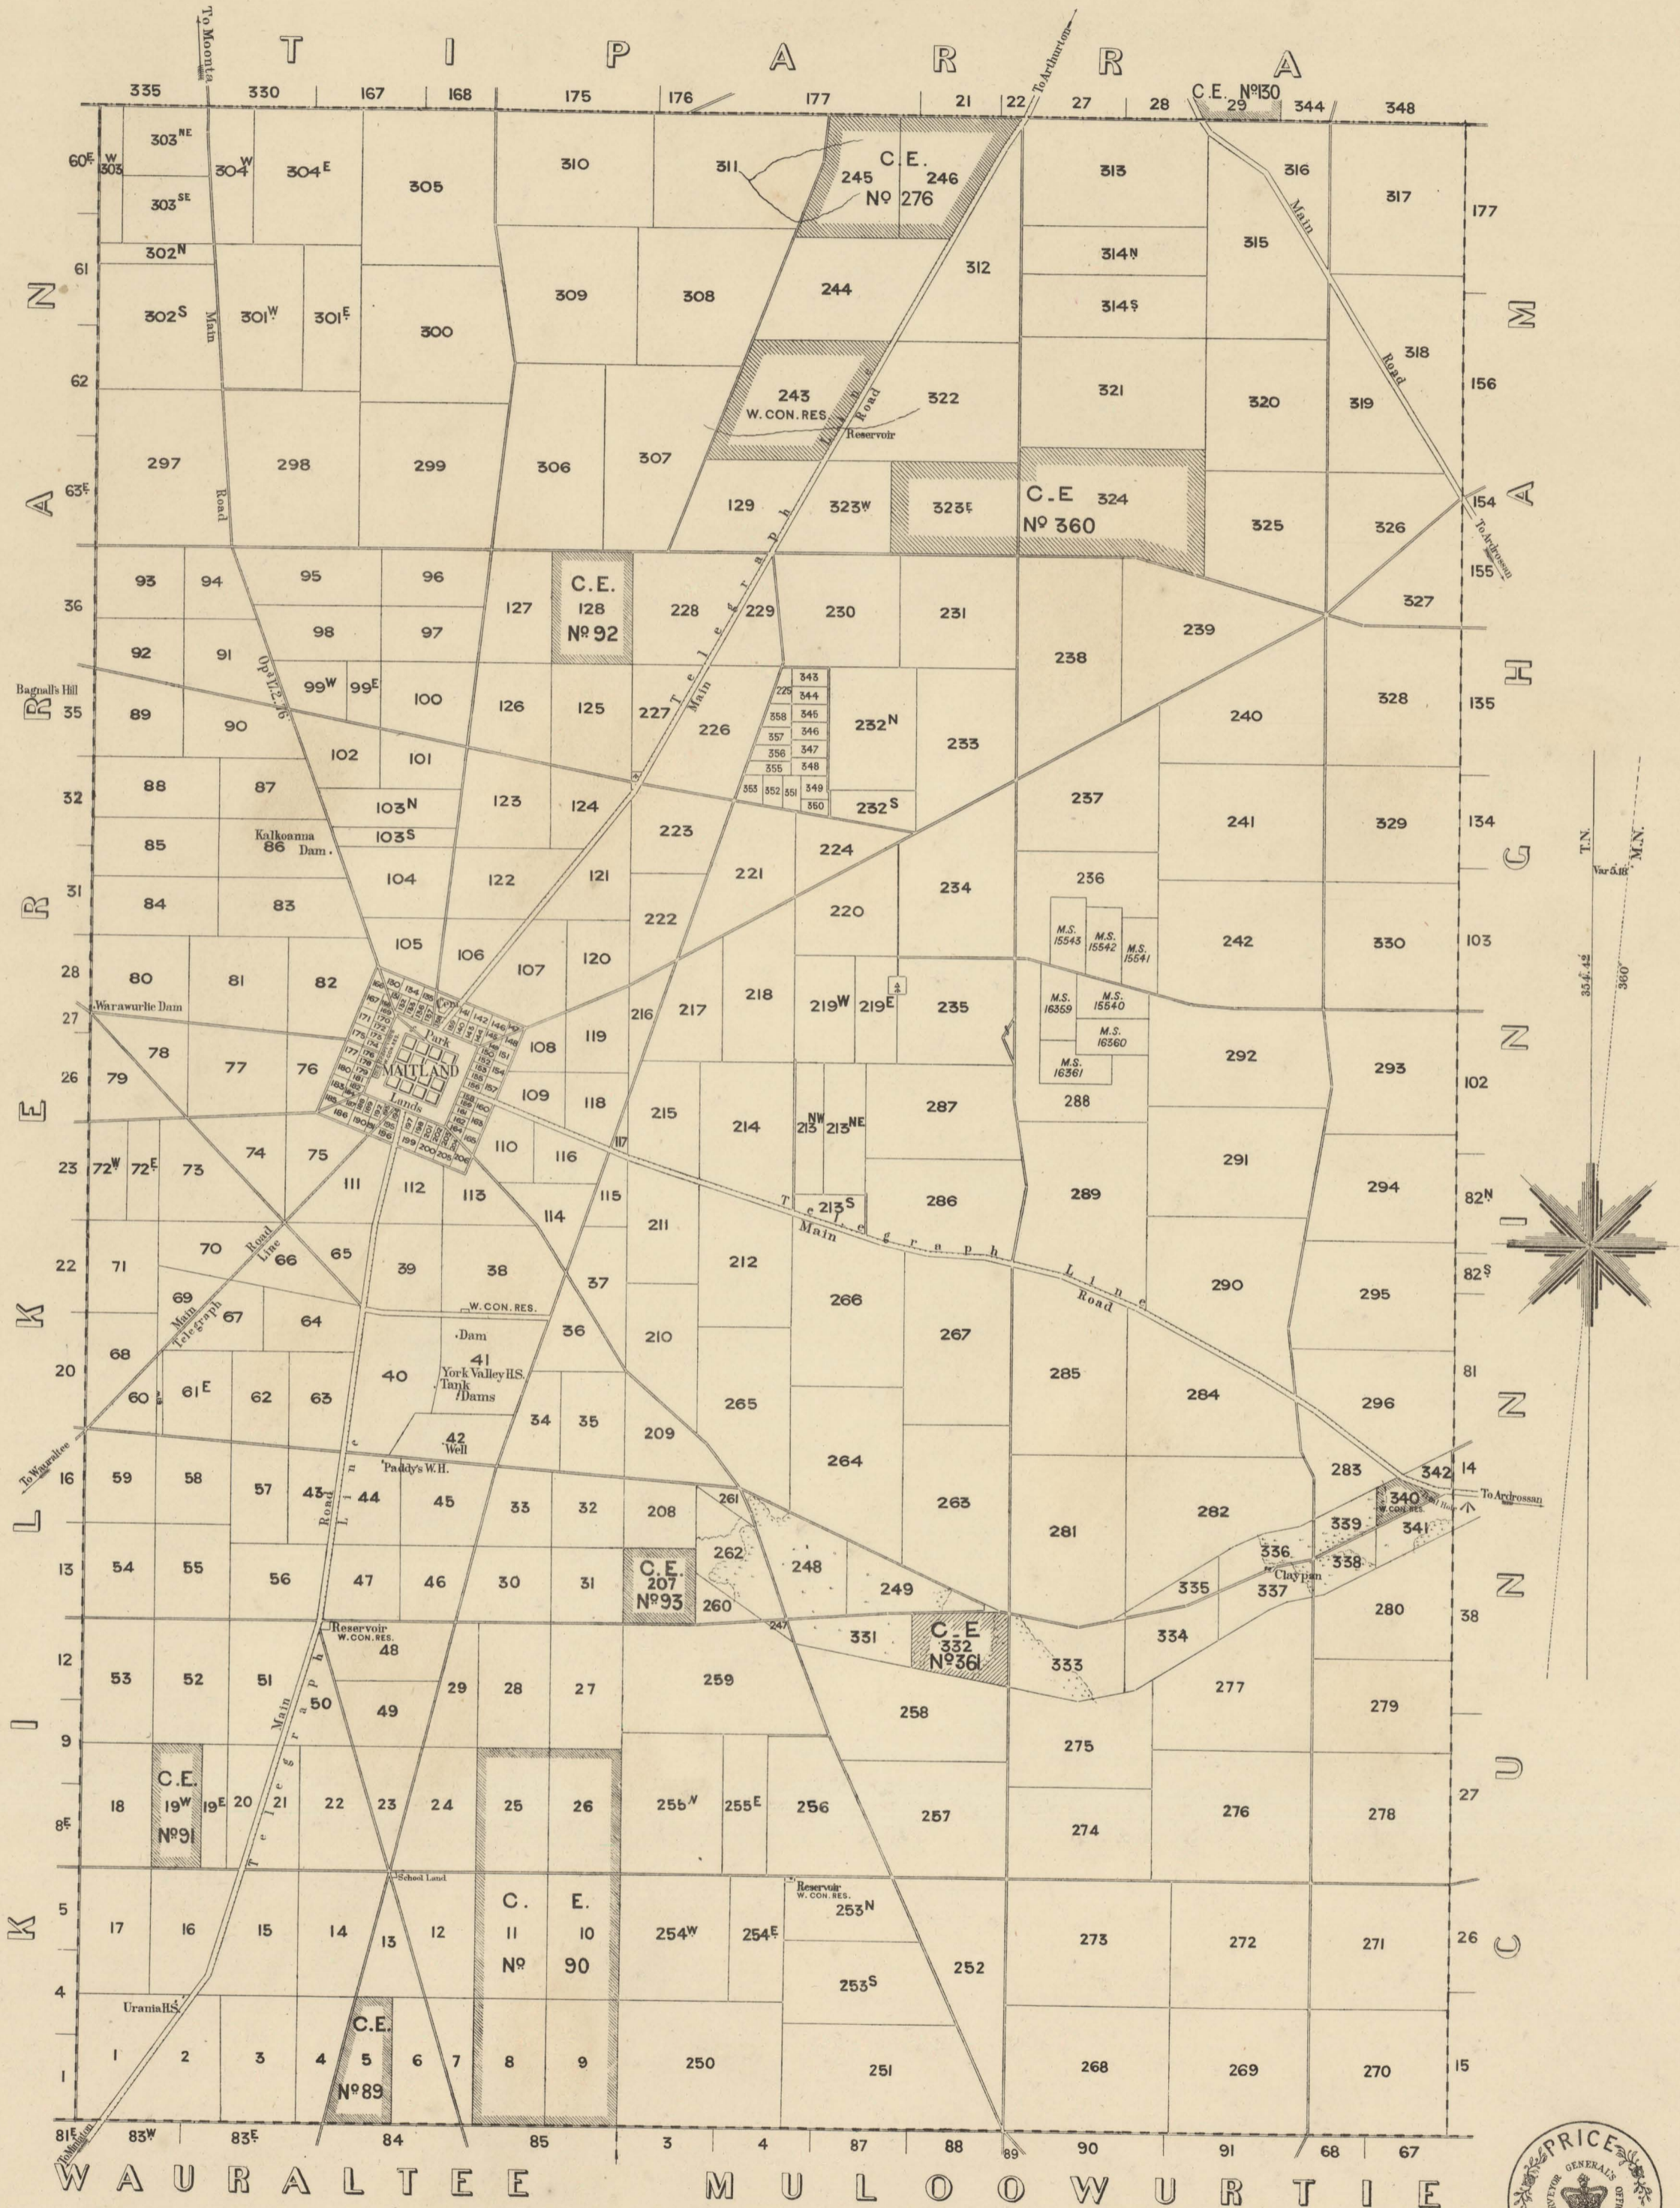

Arranged under Magarey See reverse side.

MAITLAND

SCALE
Chains 80 70 60 50 40 30 20 10 0
Miles
SURVEYOR GENERAL'S OFFICE, ADELAIDE. A Vaughan, Photo-lithographer
JULY 1894.