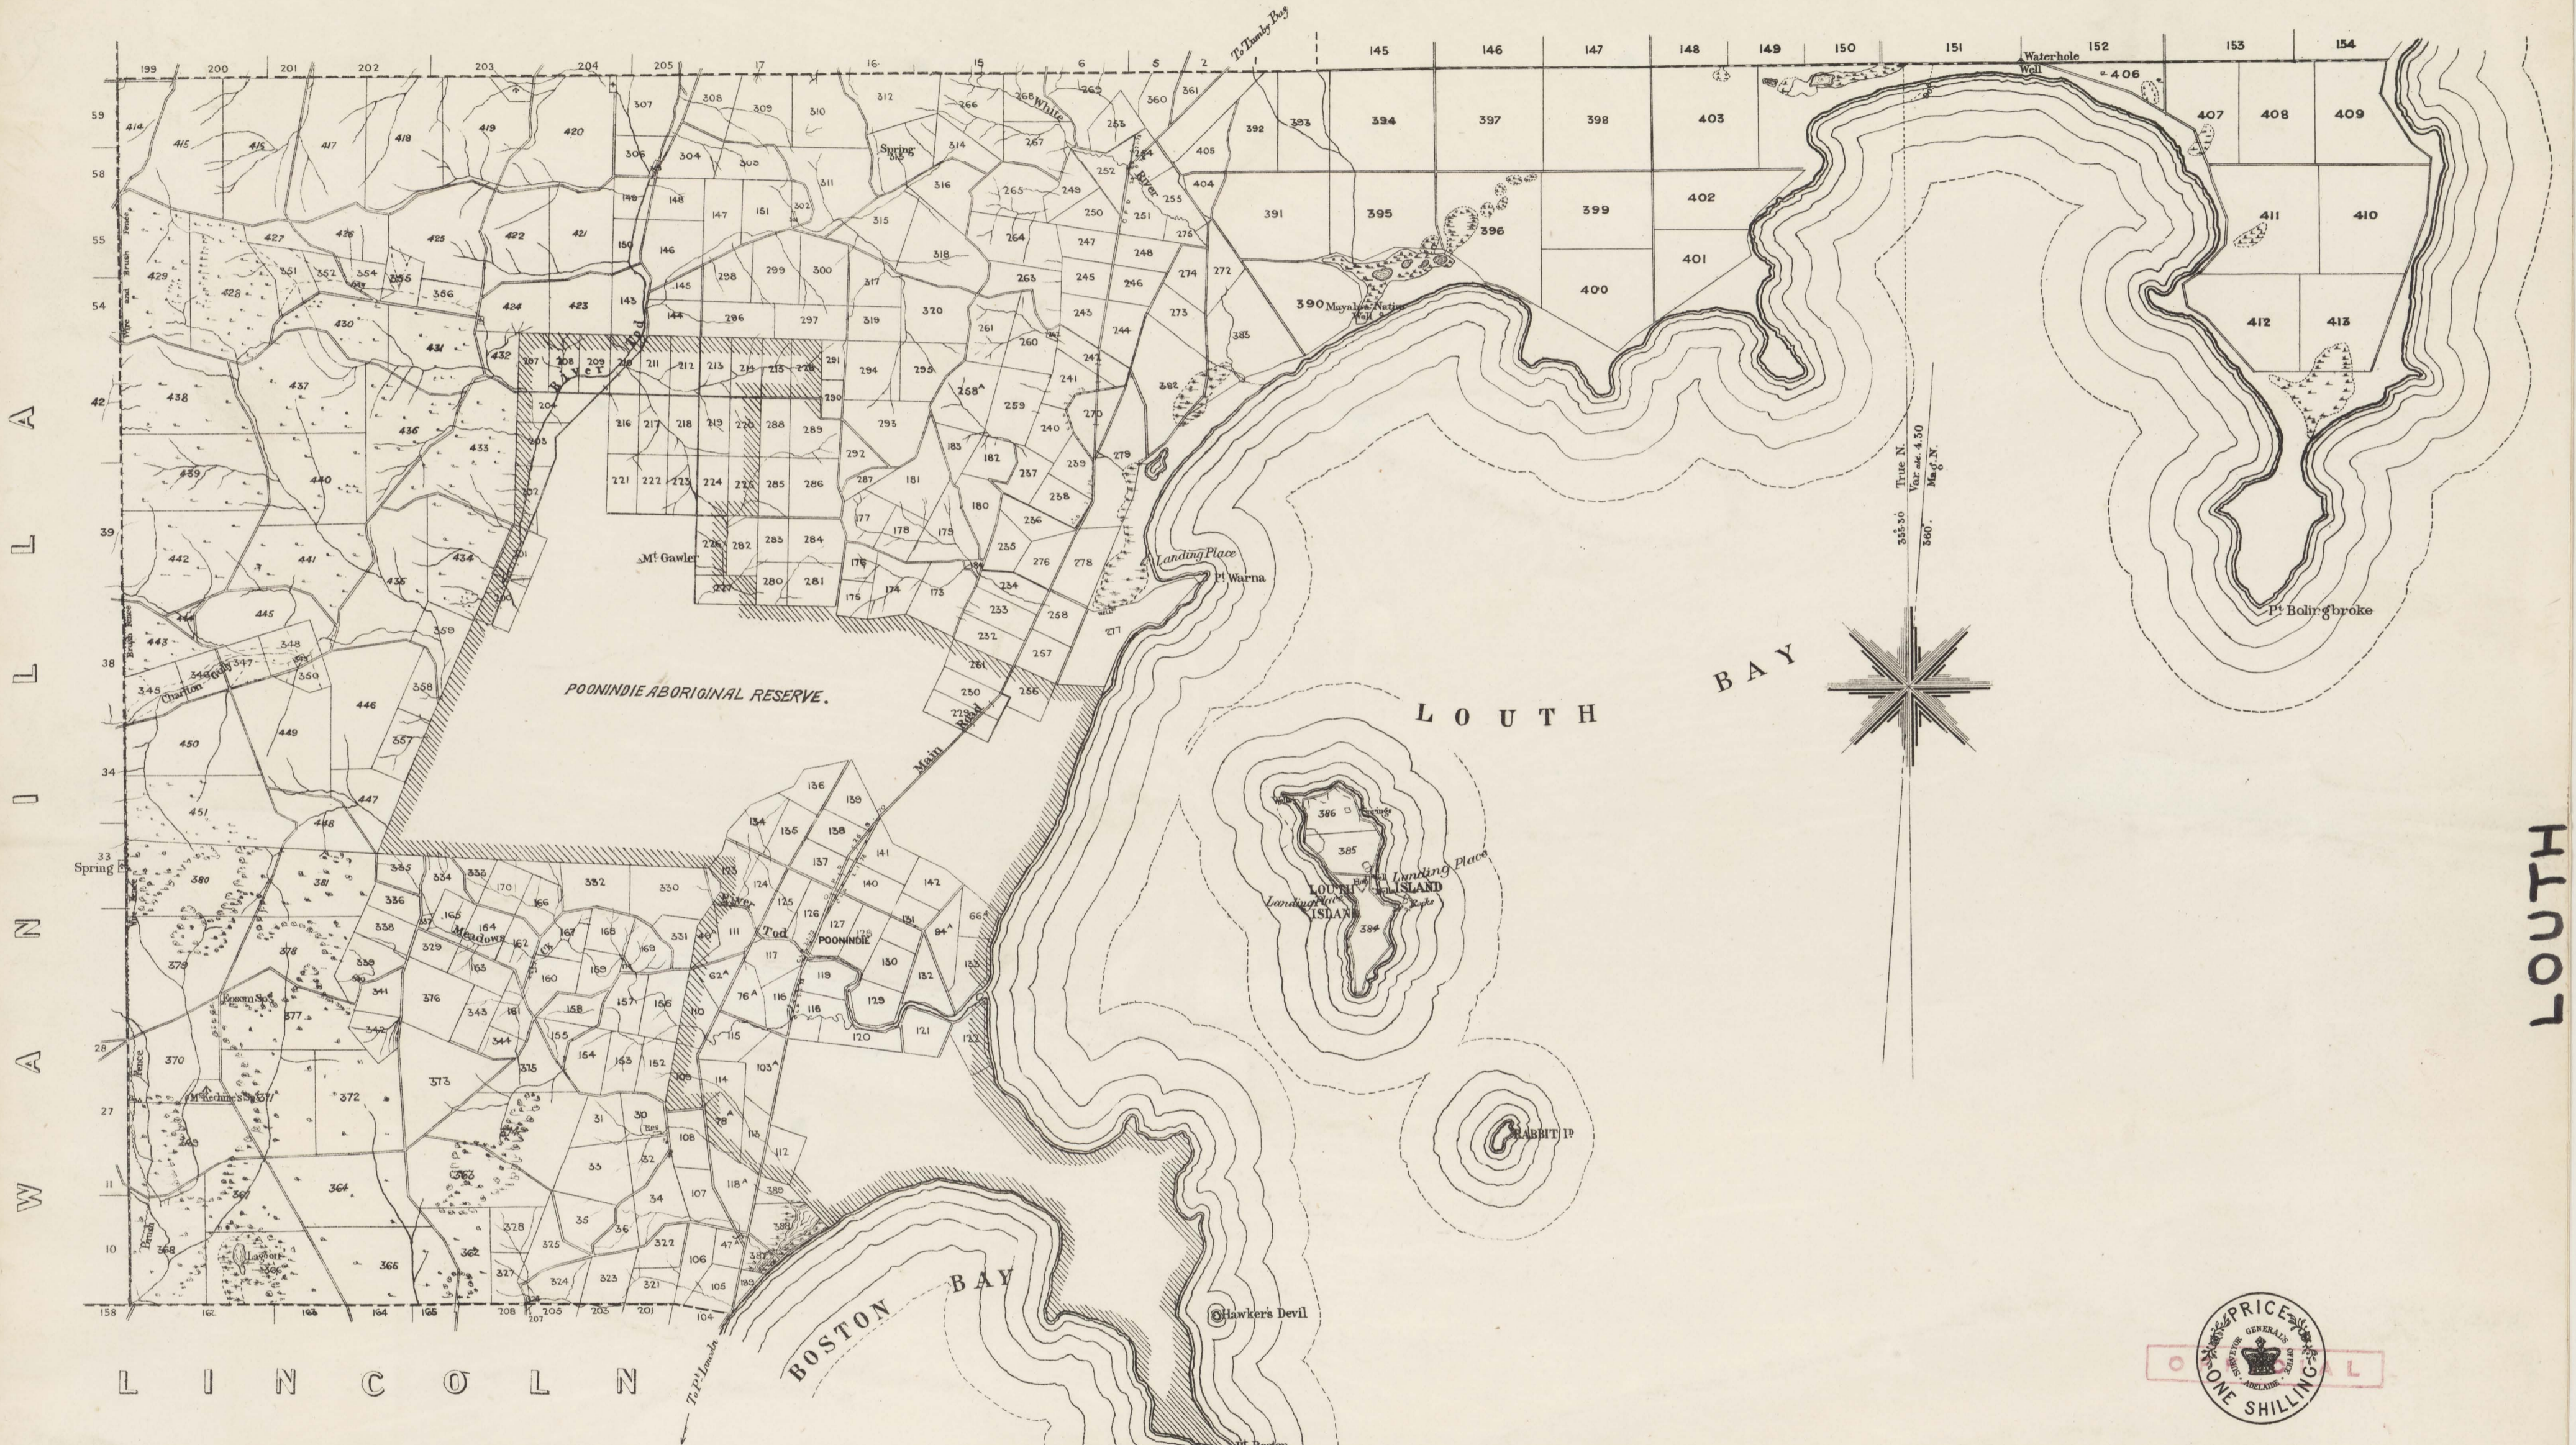

LOUTH

K O P P I O H U T C H I S O N

W
A
N
U
L
L
A

LOUTH

SCALE
1:50,000
SURVEYOR GENERAL'S OFFICE, ADELAIDE, FROM S. CHIFFIN, PHOTO-LITHOGRAPHER, SEPTEMBER 1879