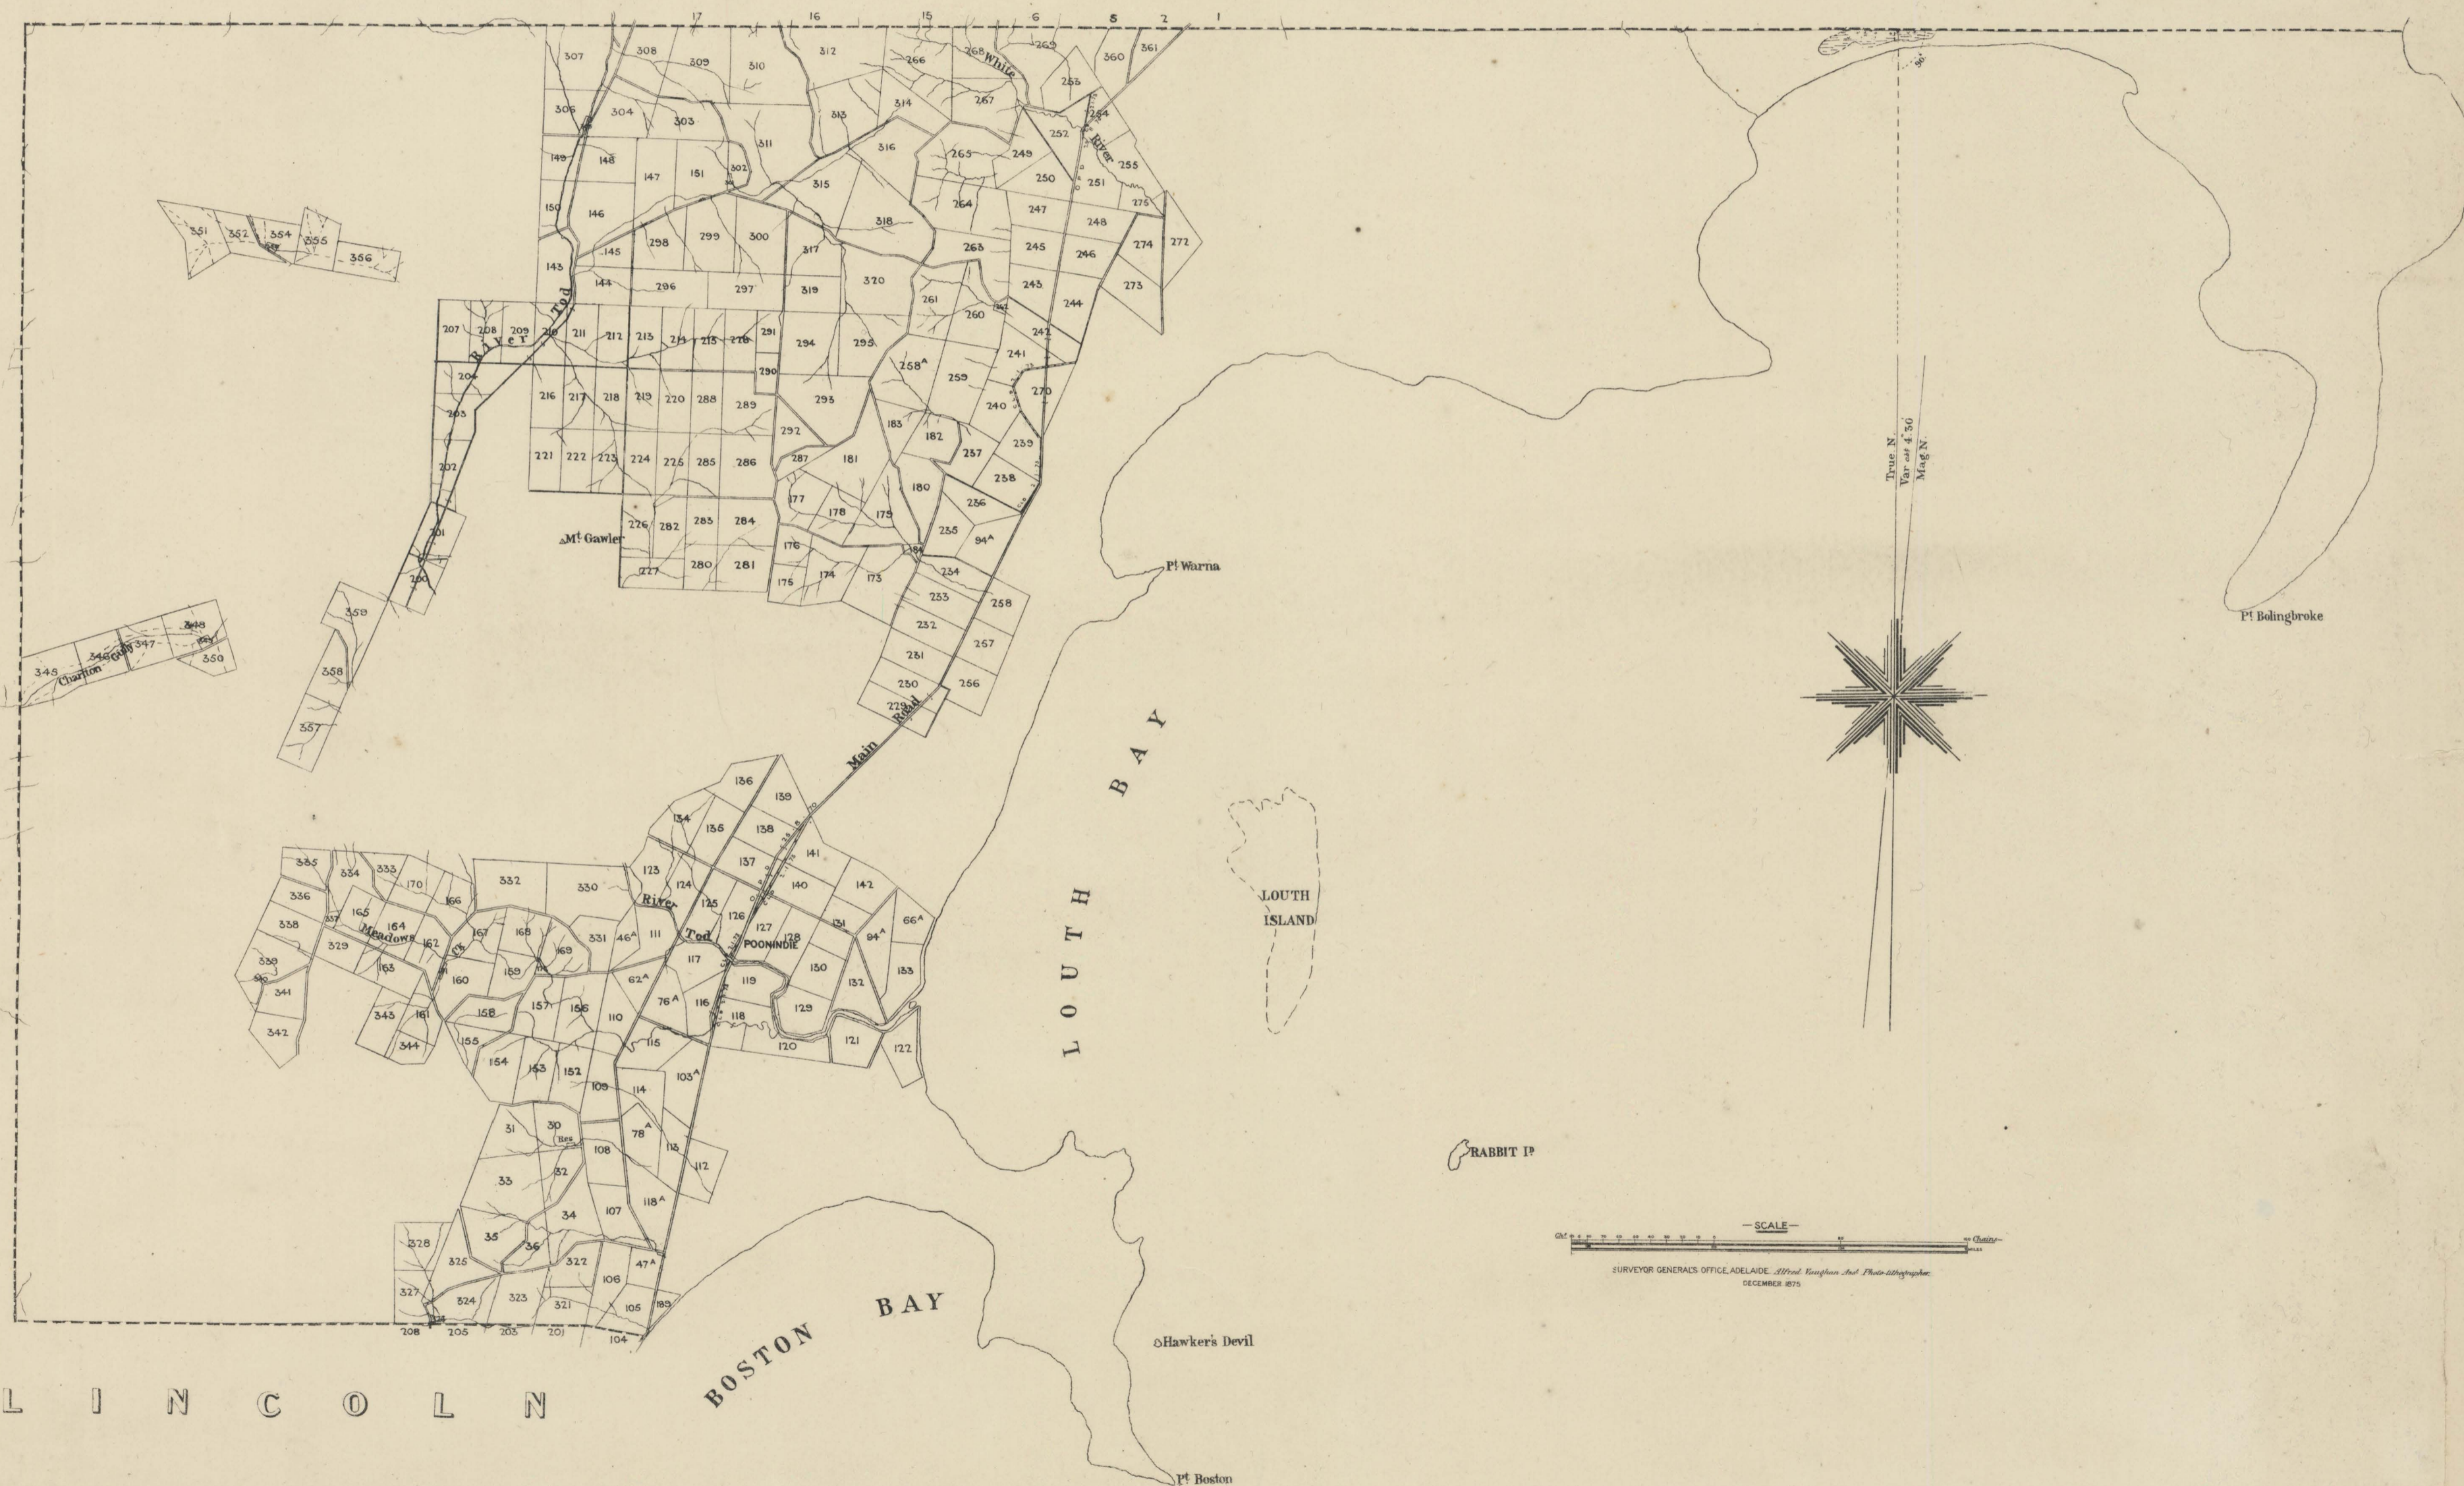

LOUTH

K O P P I O H U T C H I S O N

LOUTH

W A N I L L A

L I N C O L N

BOSTON BAY

LOUTH BAY

LOUTH ISLAND

RABBIT IS

Hawker's Devil

Pt Boston

Pt Bolingbroke

True N.
Var. 4.50
Mag. N.