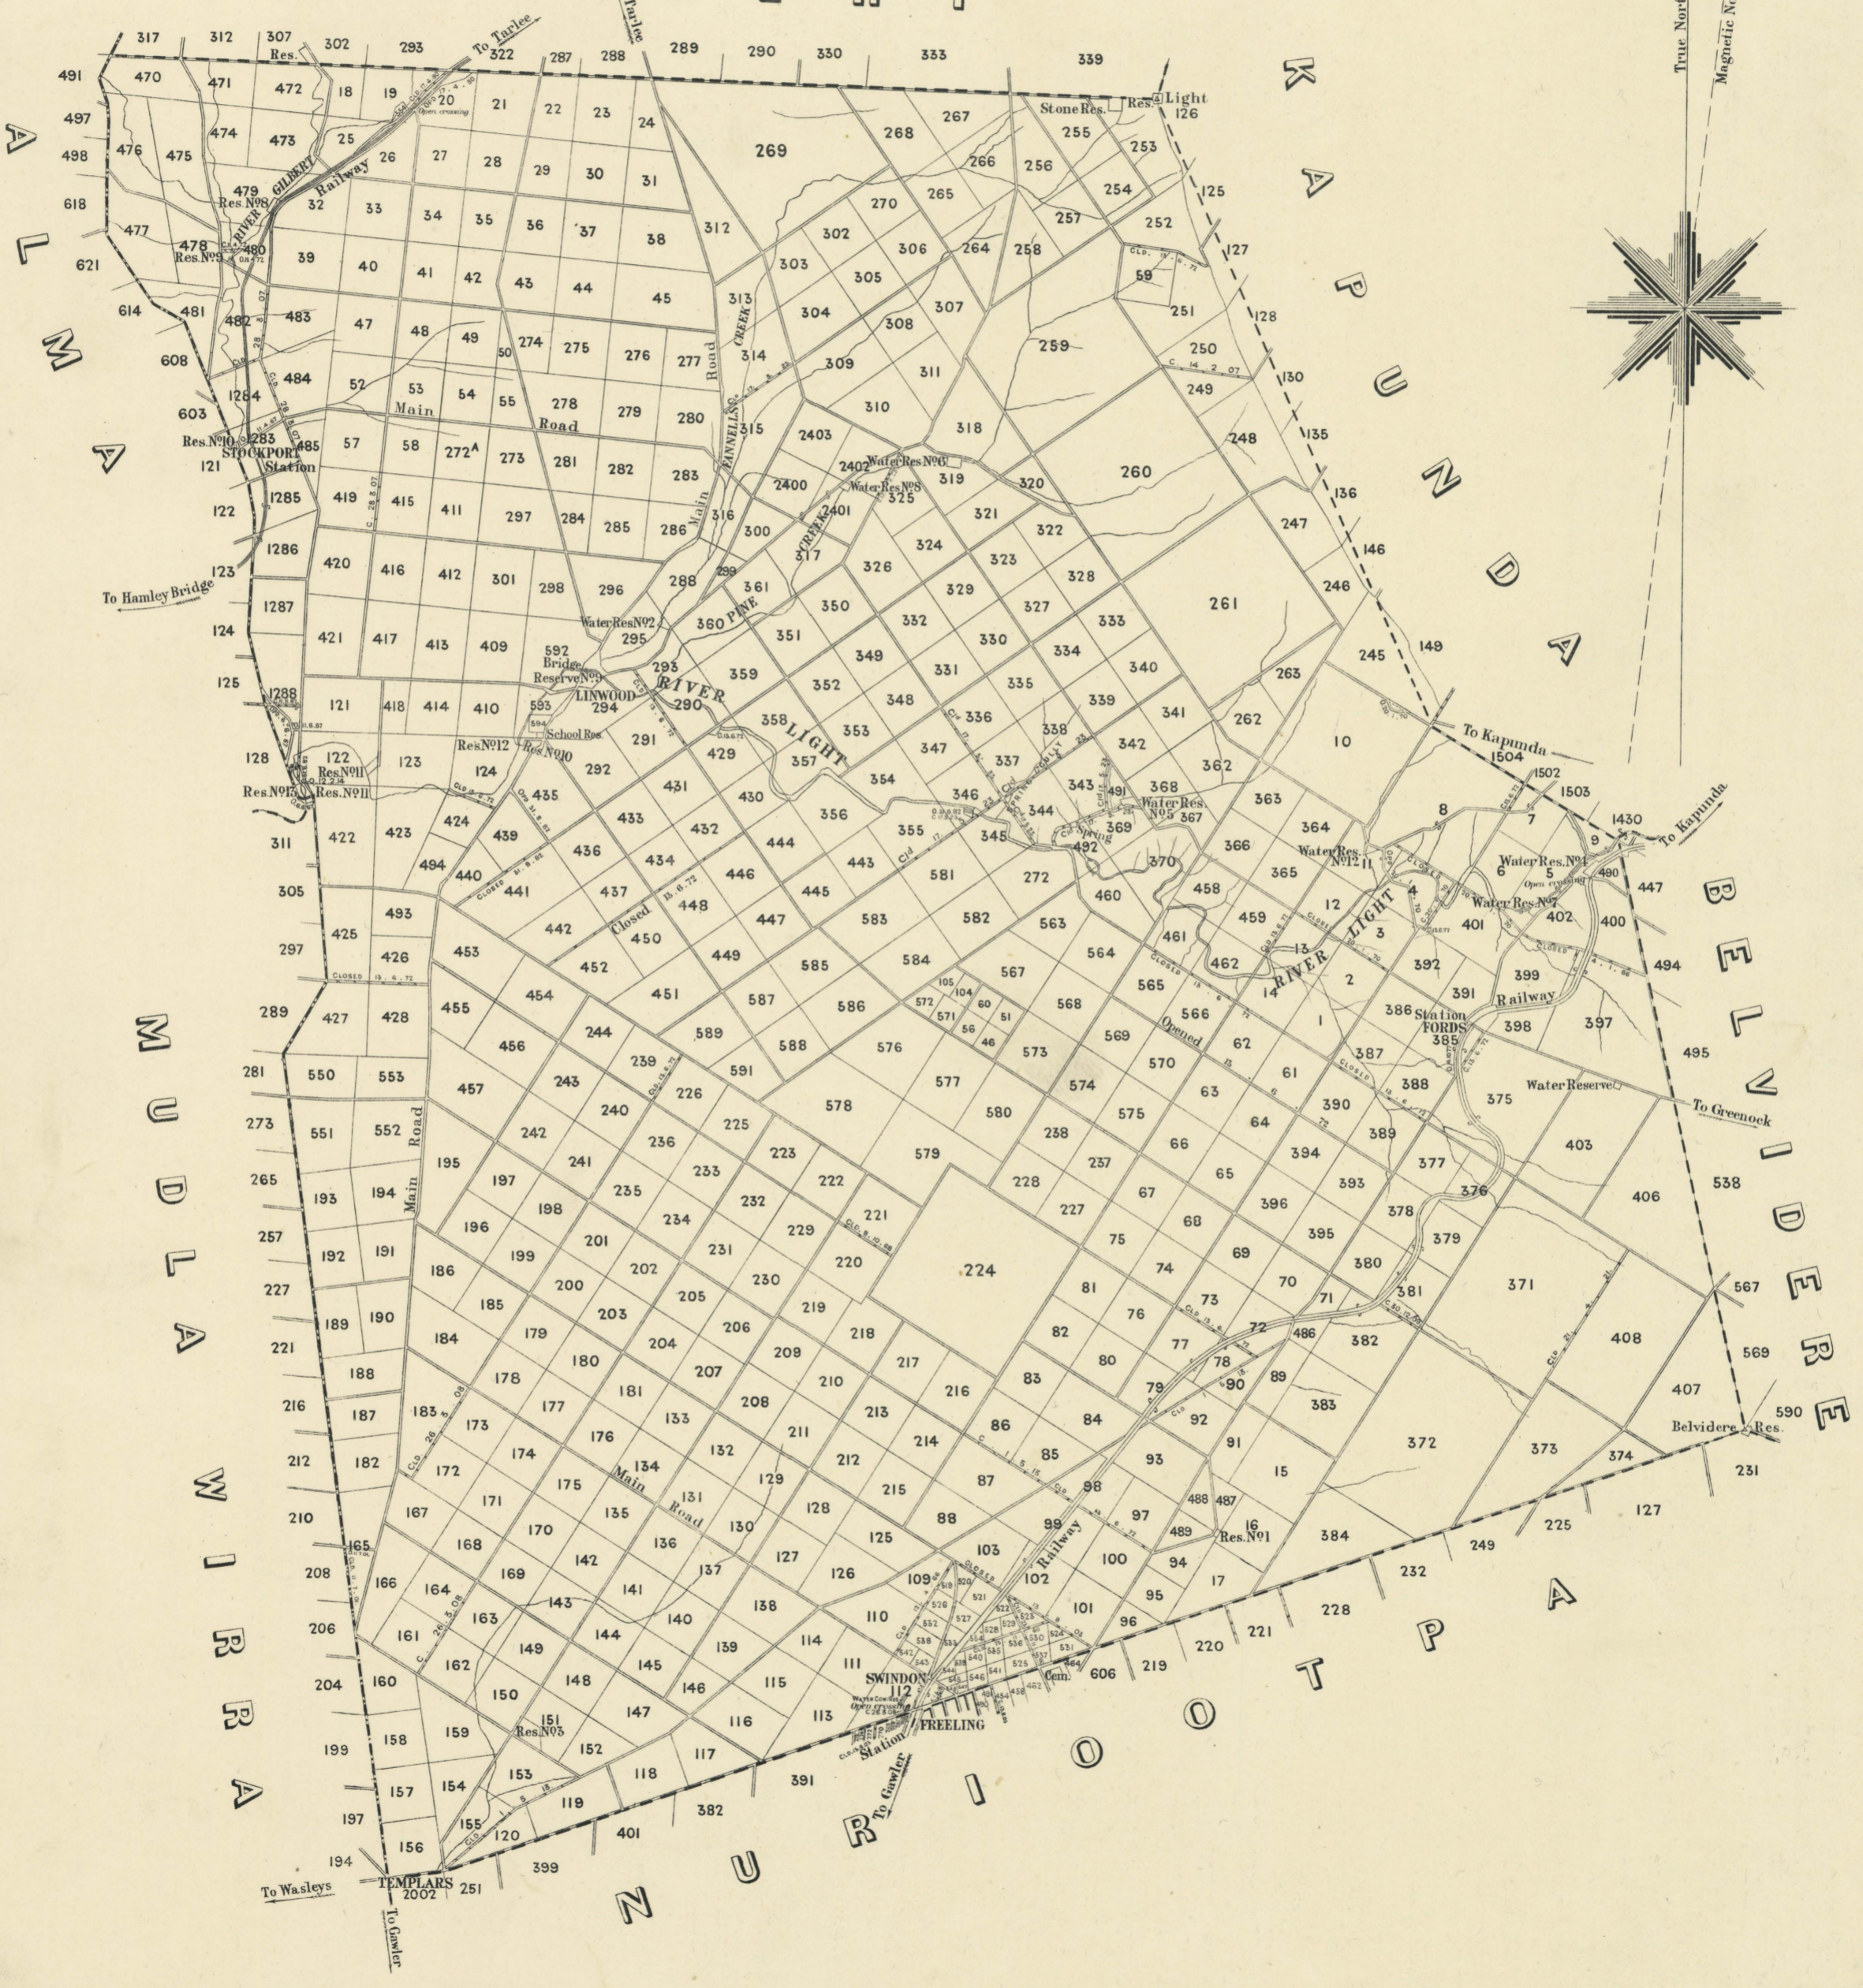

# LIGHT

## GILBERT

True North 355° 30'  
 Variation 6° 30'  
 Magnetic North 360° 0'

H. E. POWELL, GOVERNMENT PHOTOLITHOGRAPHER, ADELAIDE.  
 1926.

H  
 830 bje  
 1:63,360  
 Light  
 1926