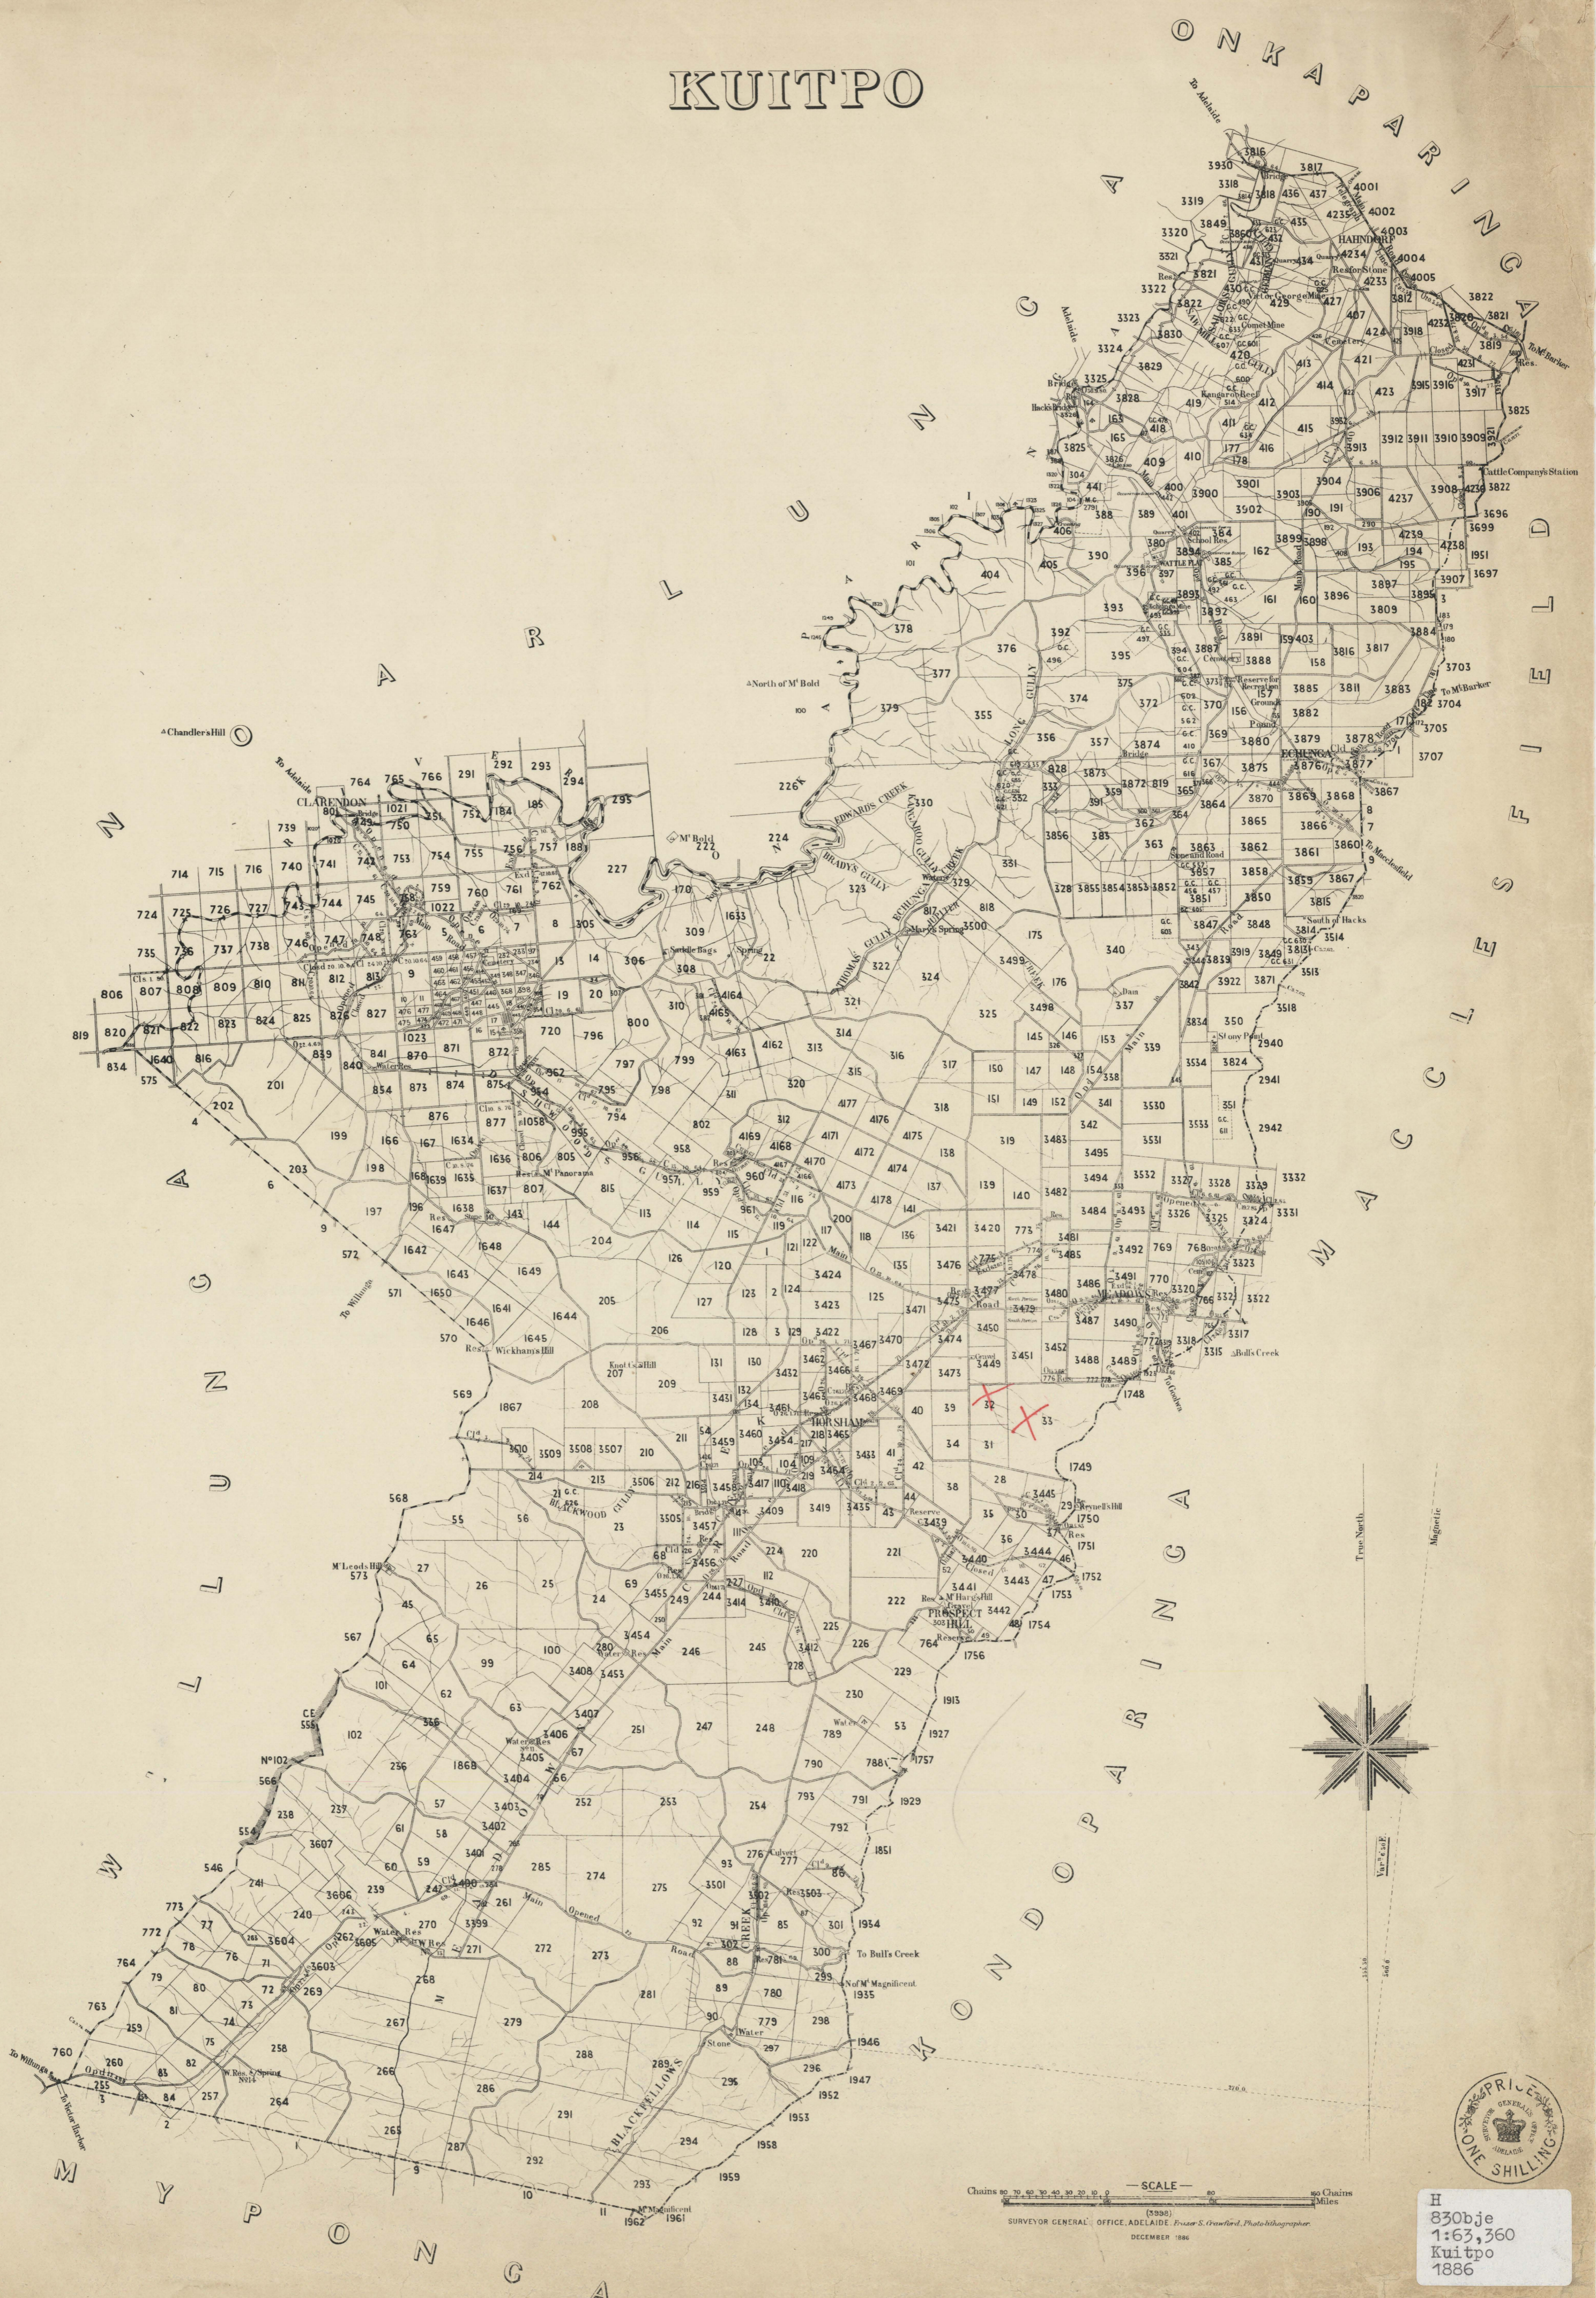

# KUITPO

— SCALE —  
Chains 80 70 60 50 40 30 20 10 0  
Miles  
(5998)  
SURVEYOR GENERAL'S OFFICE, ADELAIDE, From S. Grand, Photolithographer  
DECEMBER 1886

H  
830bje  
1:63,360  
Kuitpo  
1886