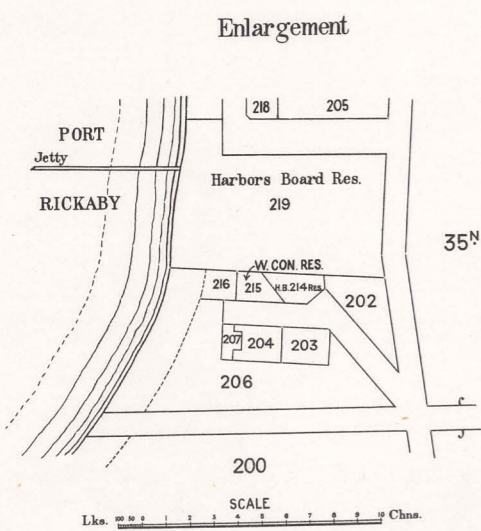

KOOLYWURTIE CO FERGUSSON

W A U R A L T E E

M I N L A C O W I E

H. J. WALL, GOVERNMENT PHOTOLITHOGRAPHER, ADELAIDE, 1965

COMPILED IN THE OFFICE OF THE
DEPARTMENT OF LANDS
H
830 bje
1:63,360
Koolywurtie
1965