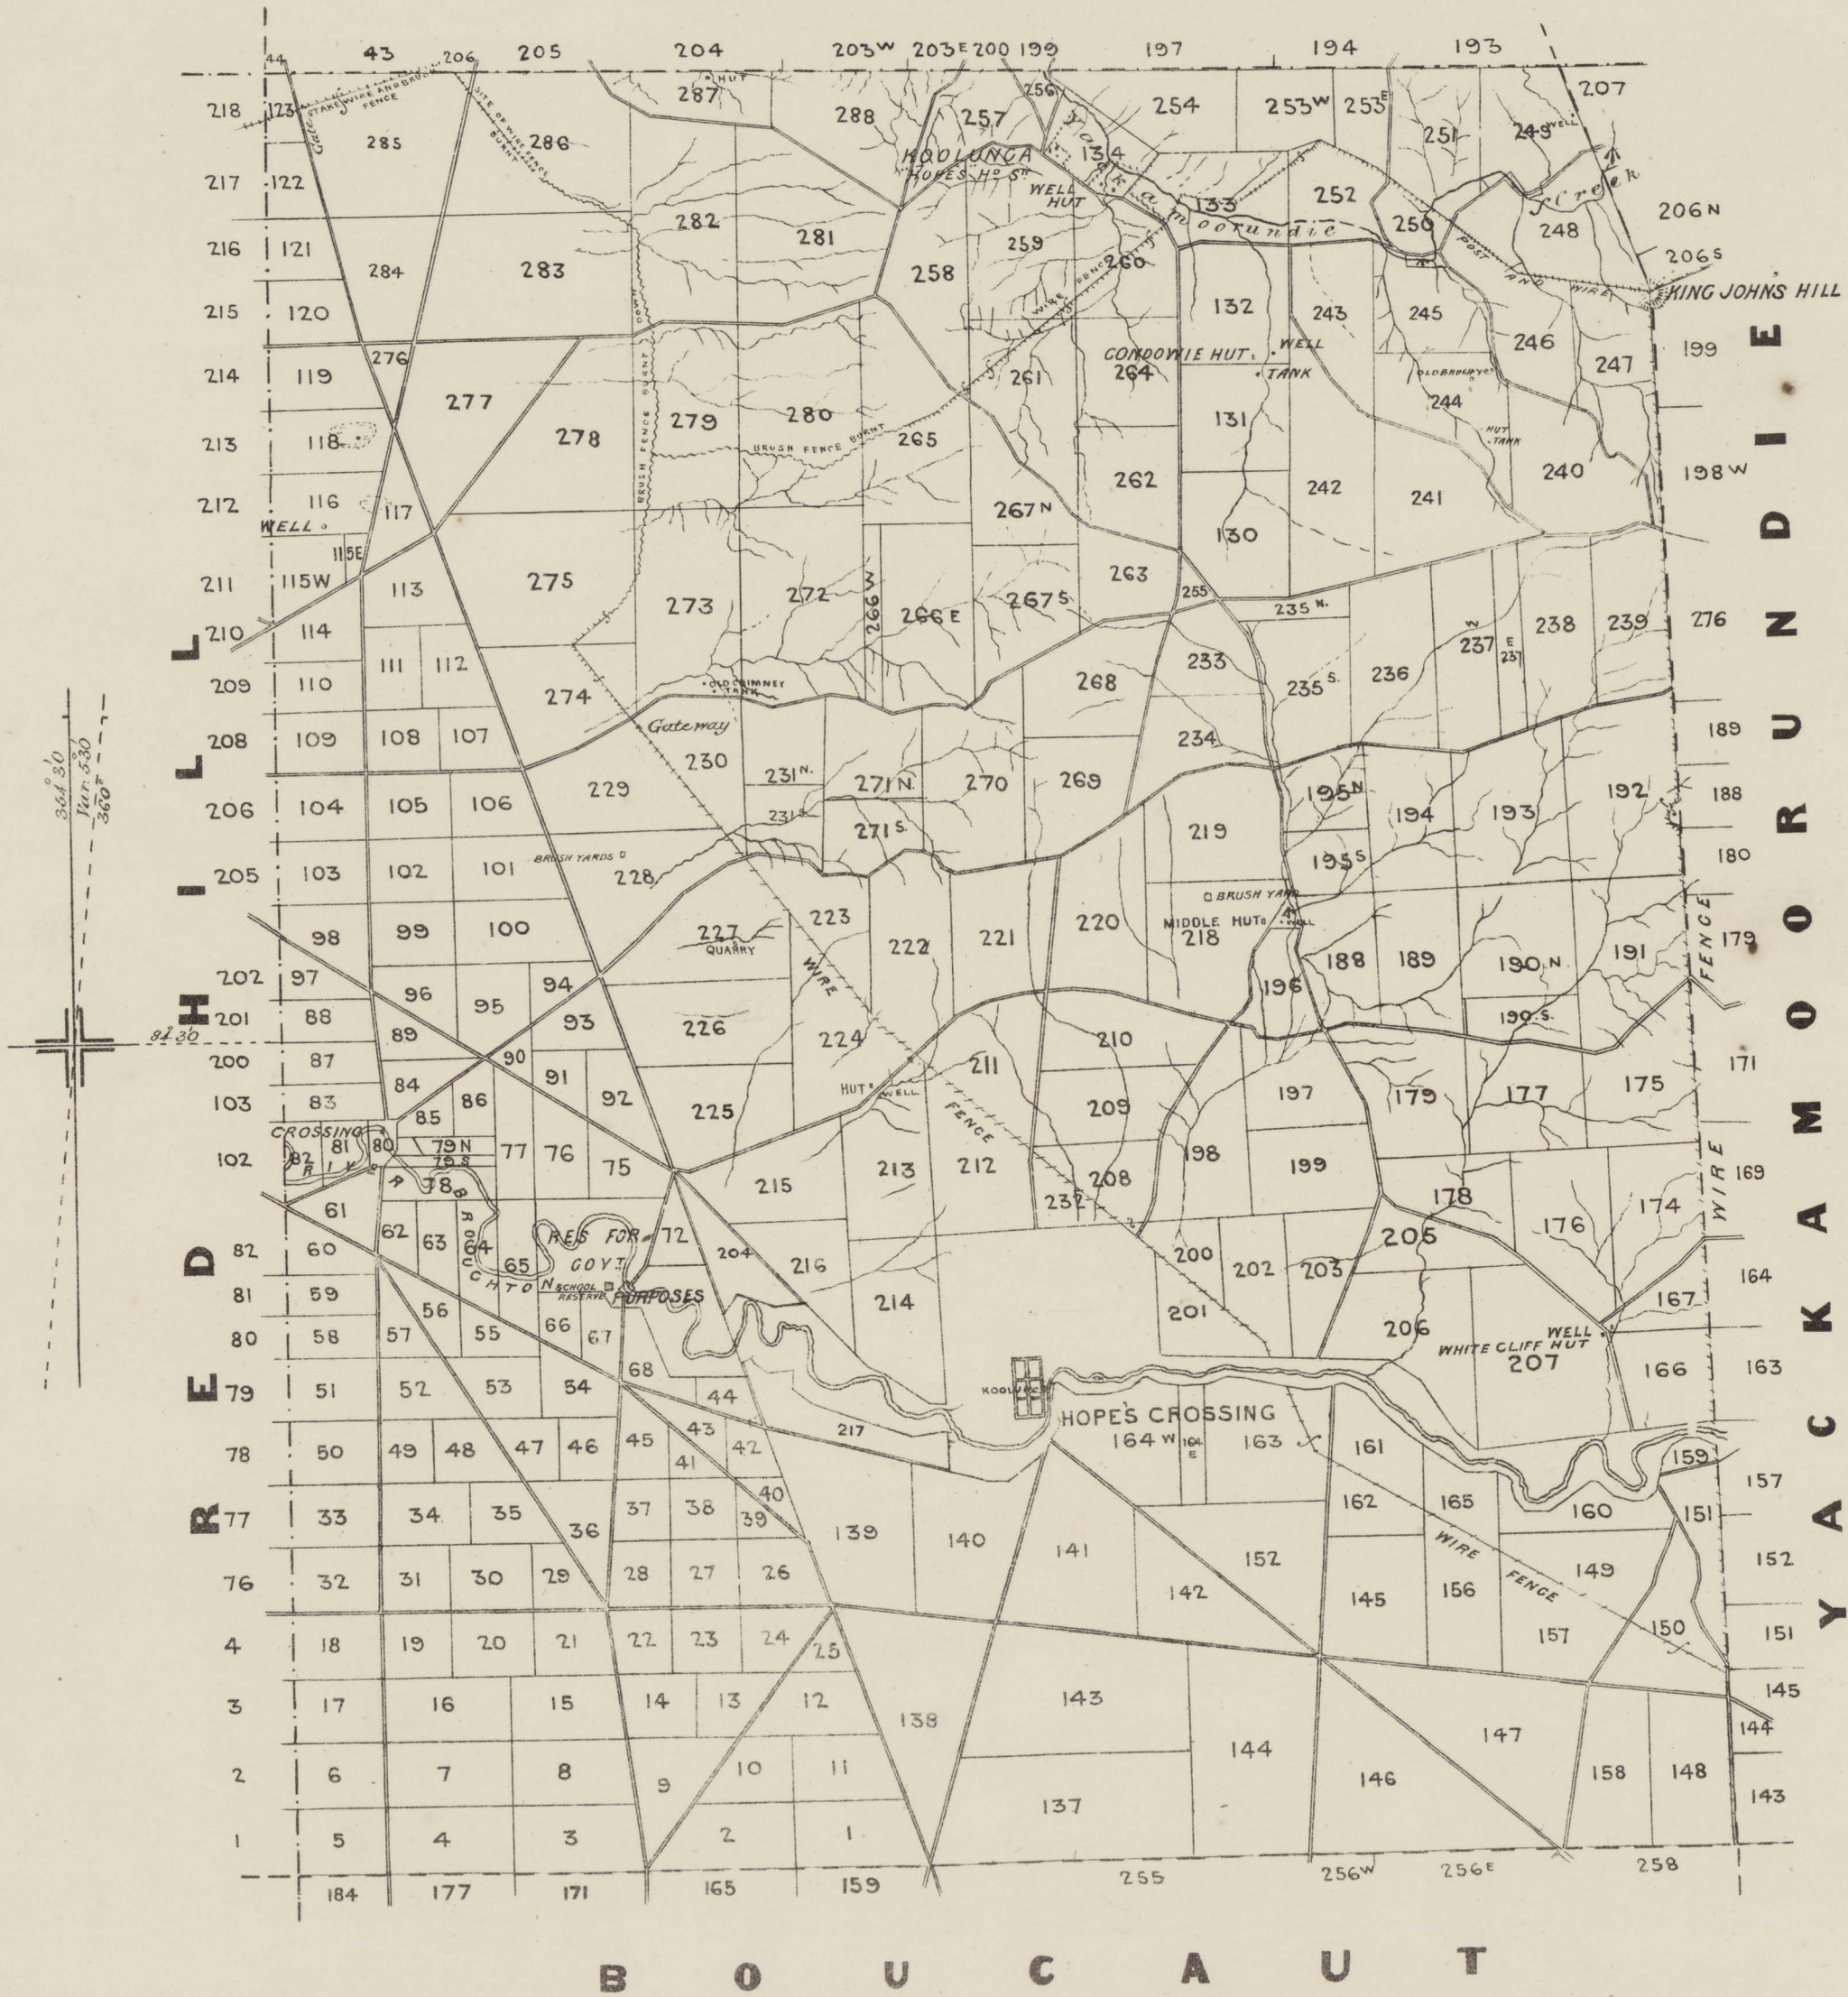

KOOLUNGA

NARRIDY

SURVEYOR GENERAL'S OFFICE, ADELAIDE. *W. Wood, Vaughan and Photo Lithographers*
MARCH 1876