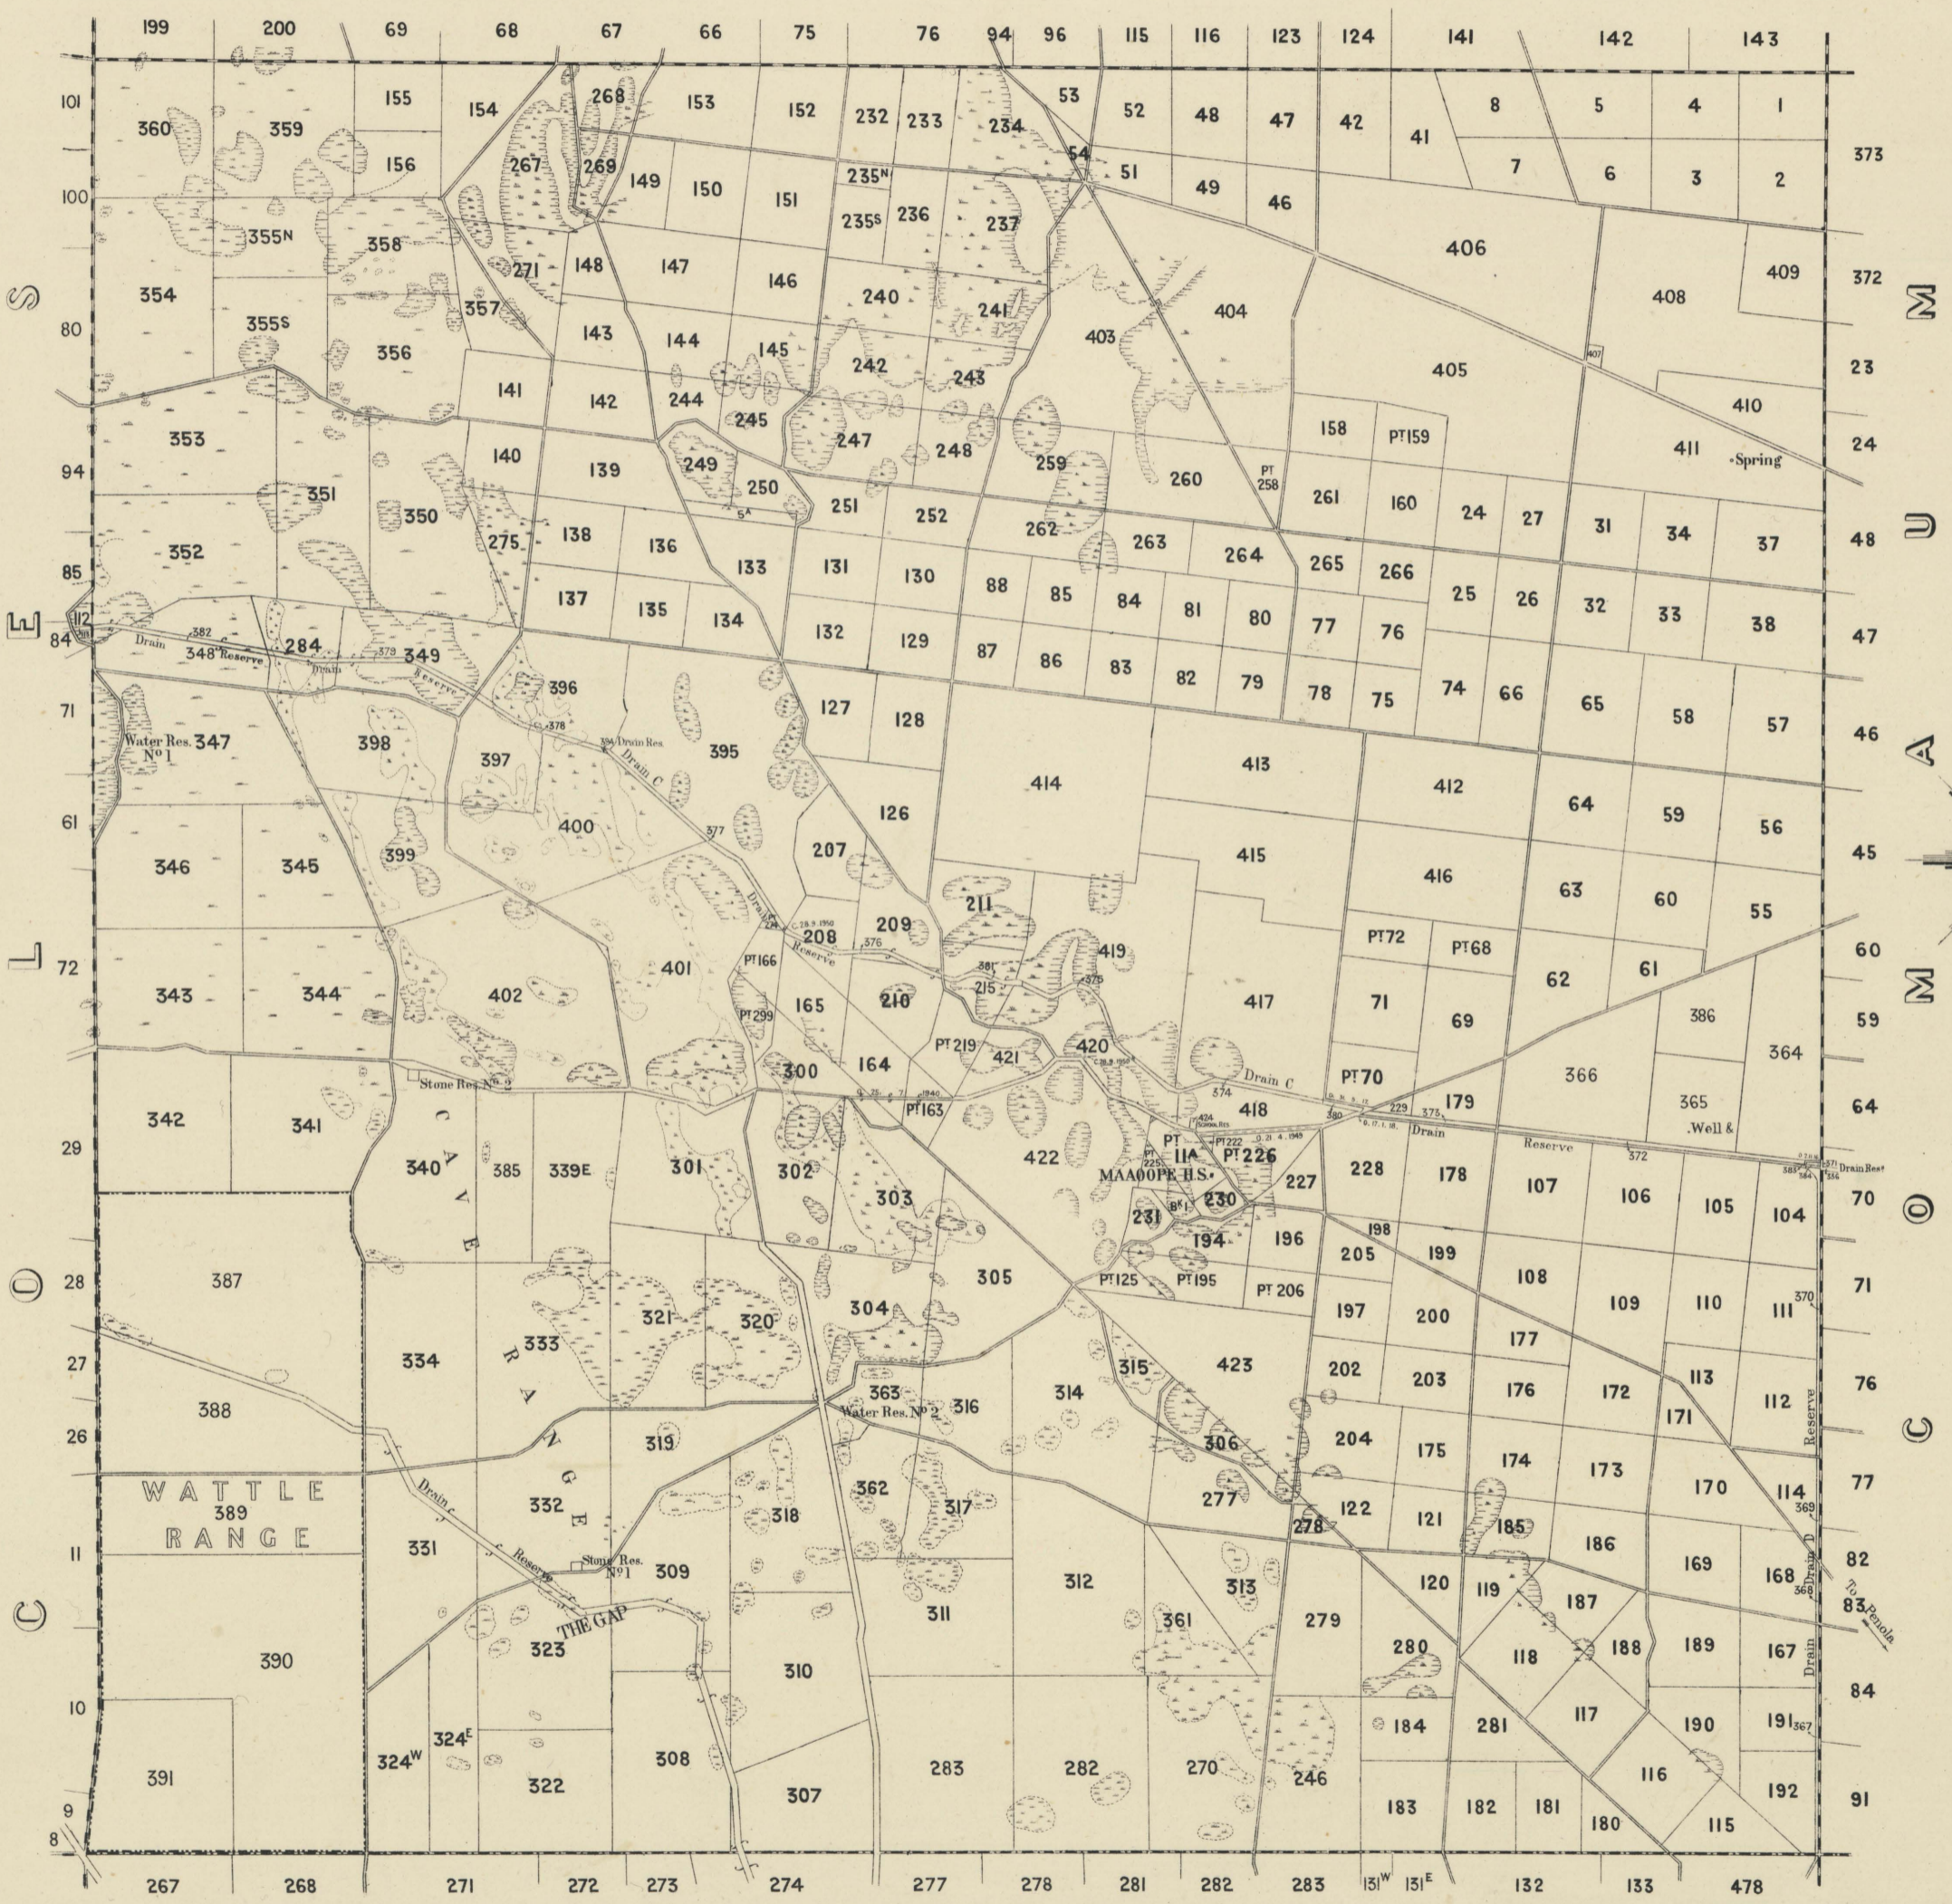

KILLANOOLA CO ROBE

R O B E R T S O N

COMPILED IN THE OFFICE OF THE SURVEYOR GENERAL
DEPARTMENT OF LANDS

H
830 bje
1:63,360
Killanoola
1952

Killanoola