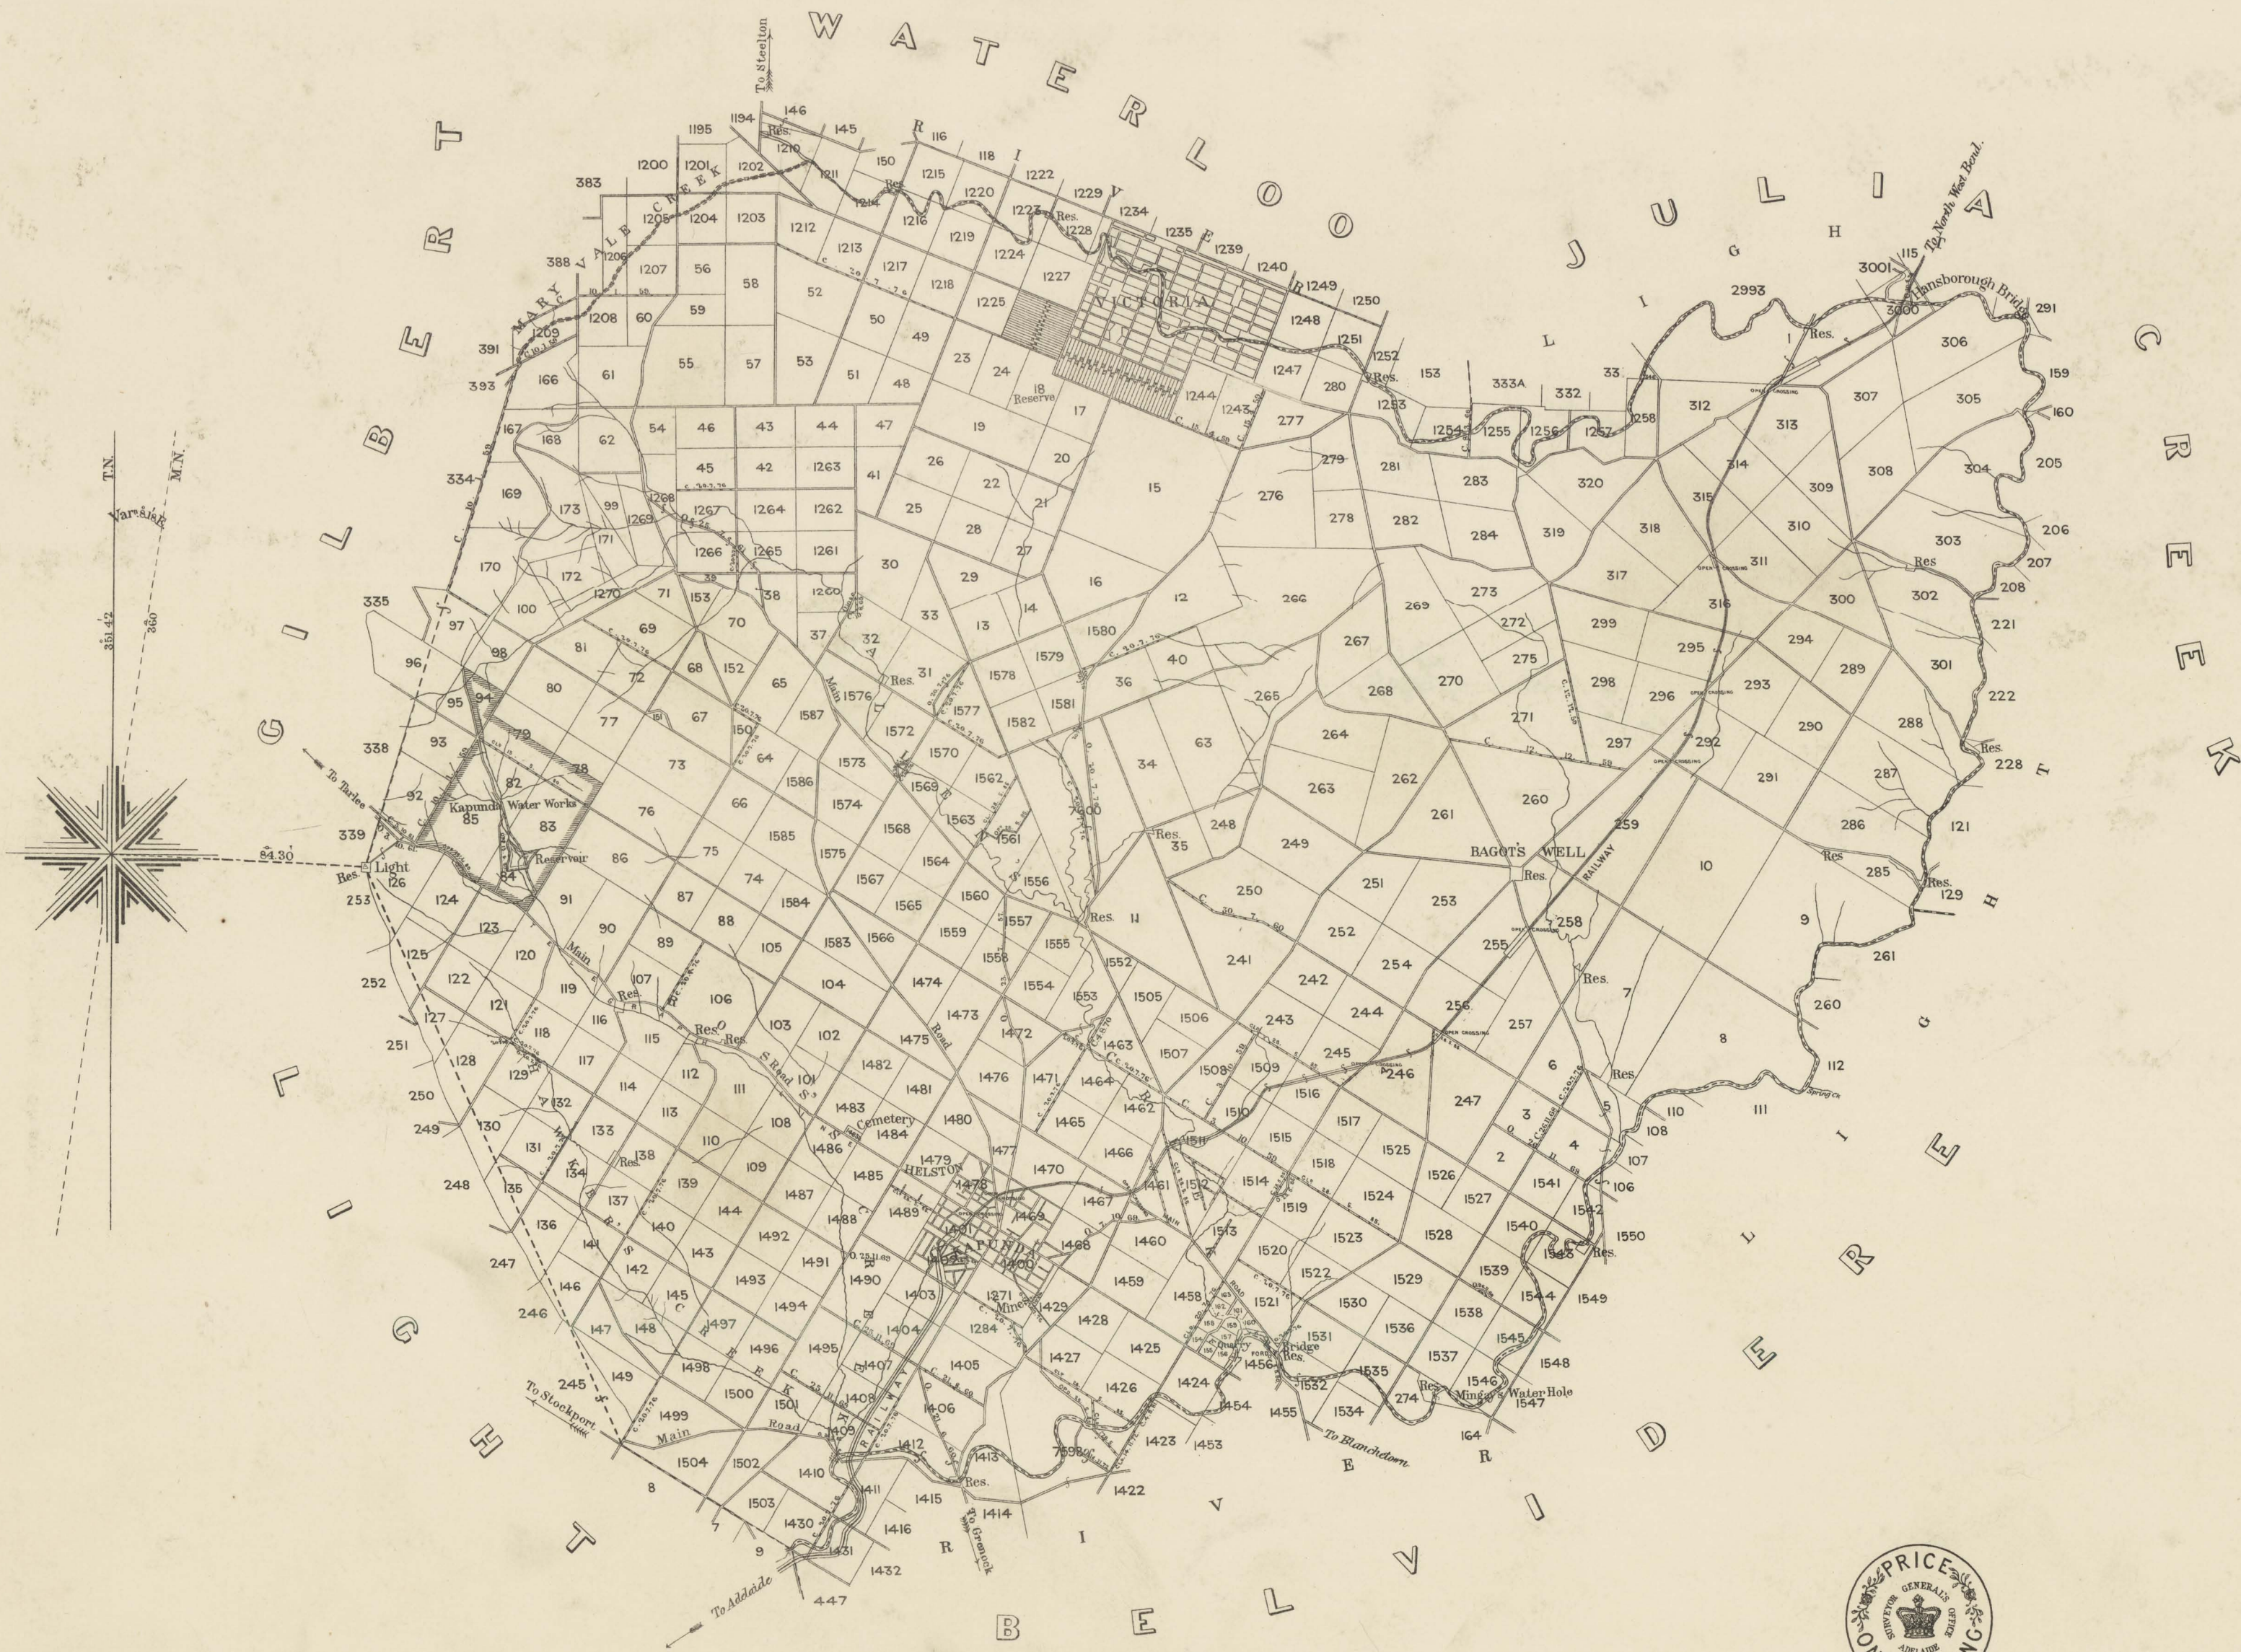

Arranged under Keith. See reverse side.

KAPUNDA

Chains 80 70 60 50 40 30 20 10 0 — SCALE — 0 10 20 30 40 50 60 70 80
Miles
SURVEYOR GENERAL'S OFFICE ADELAIDE. A. Vaughan, Photo-lithographer
SEPTEMBER 1897