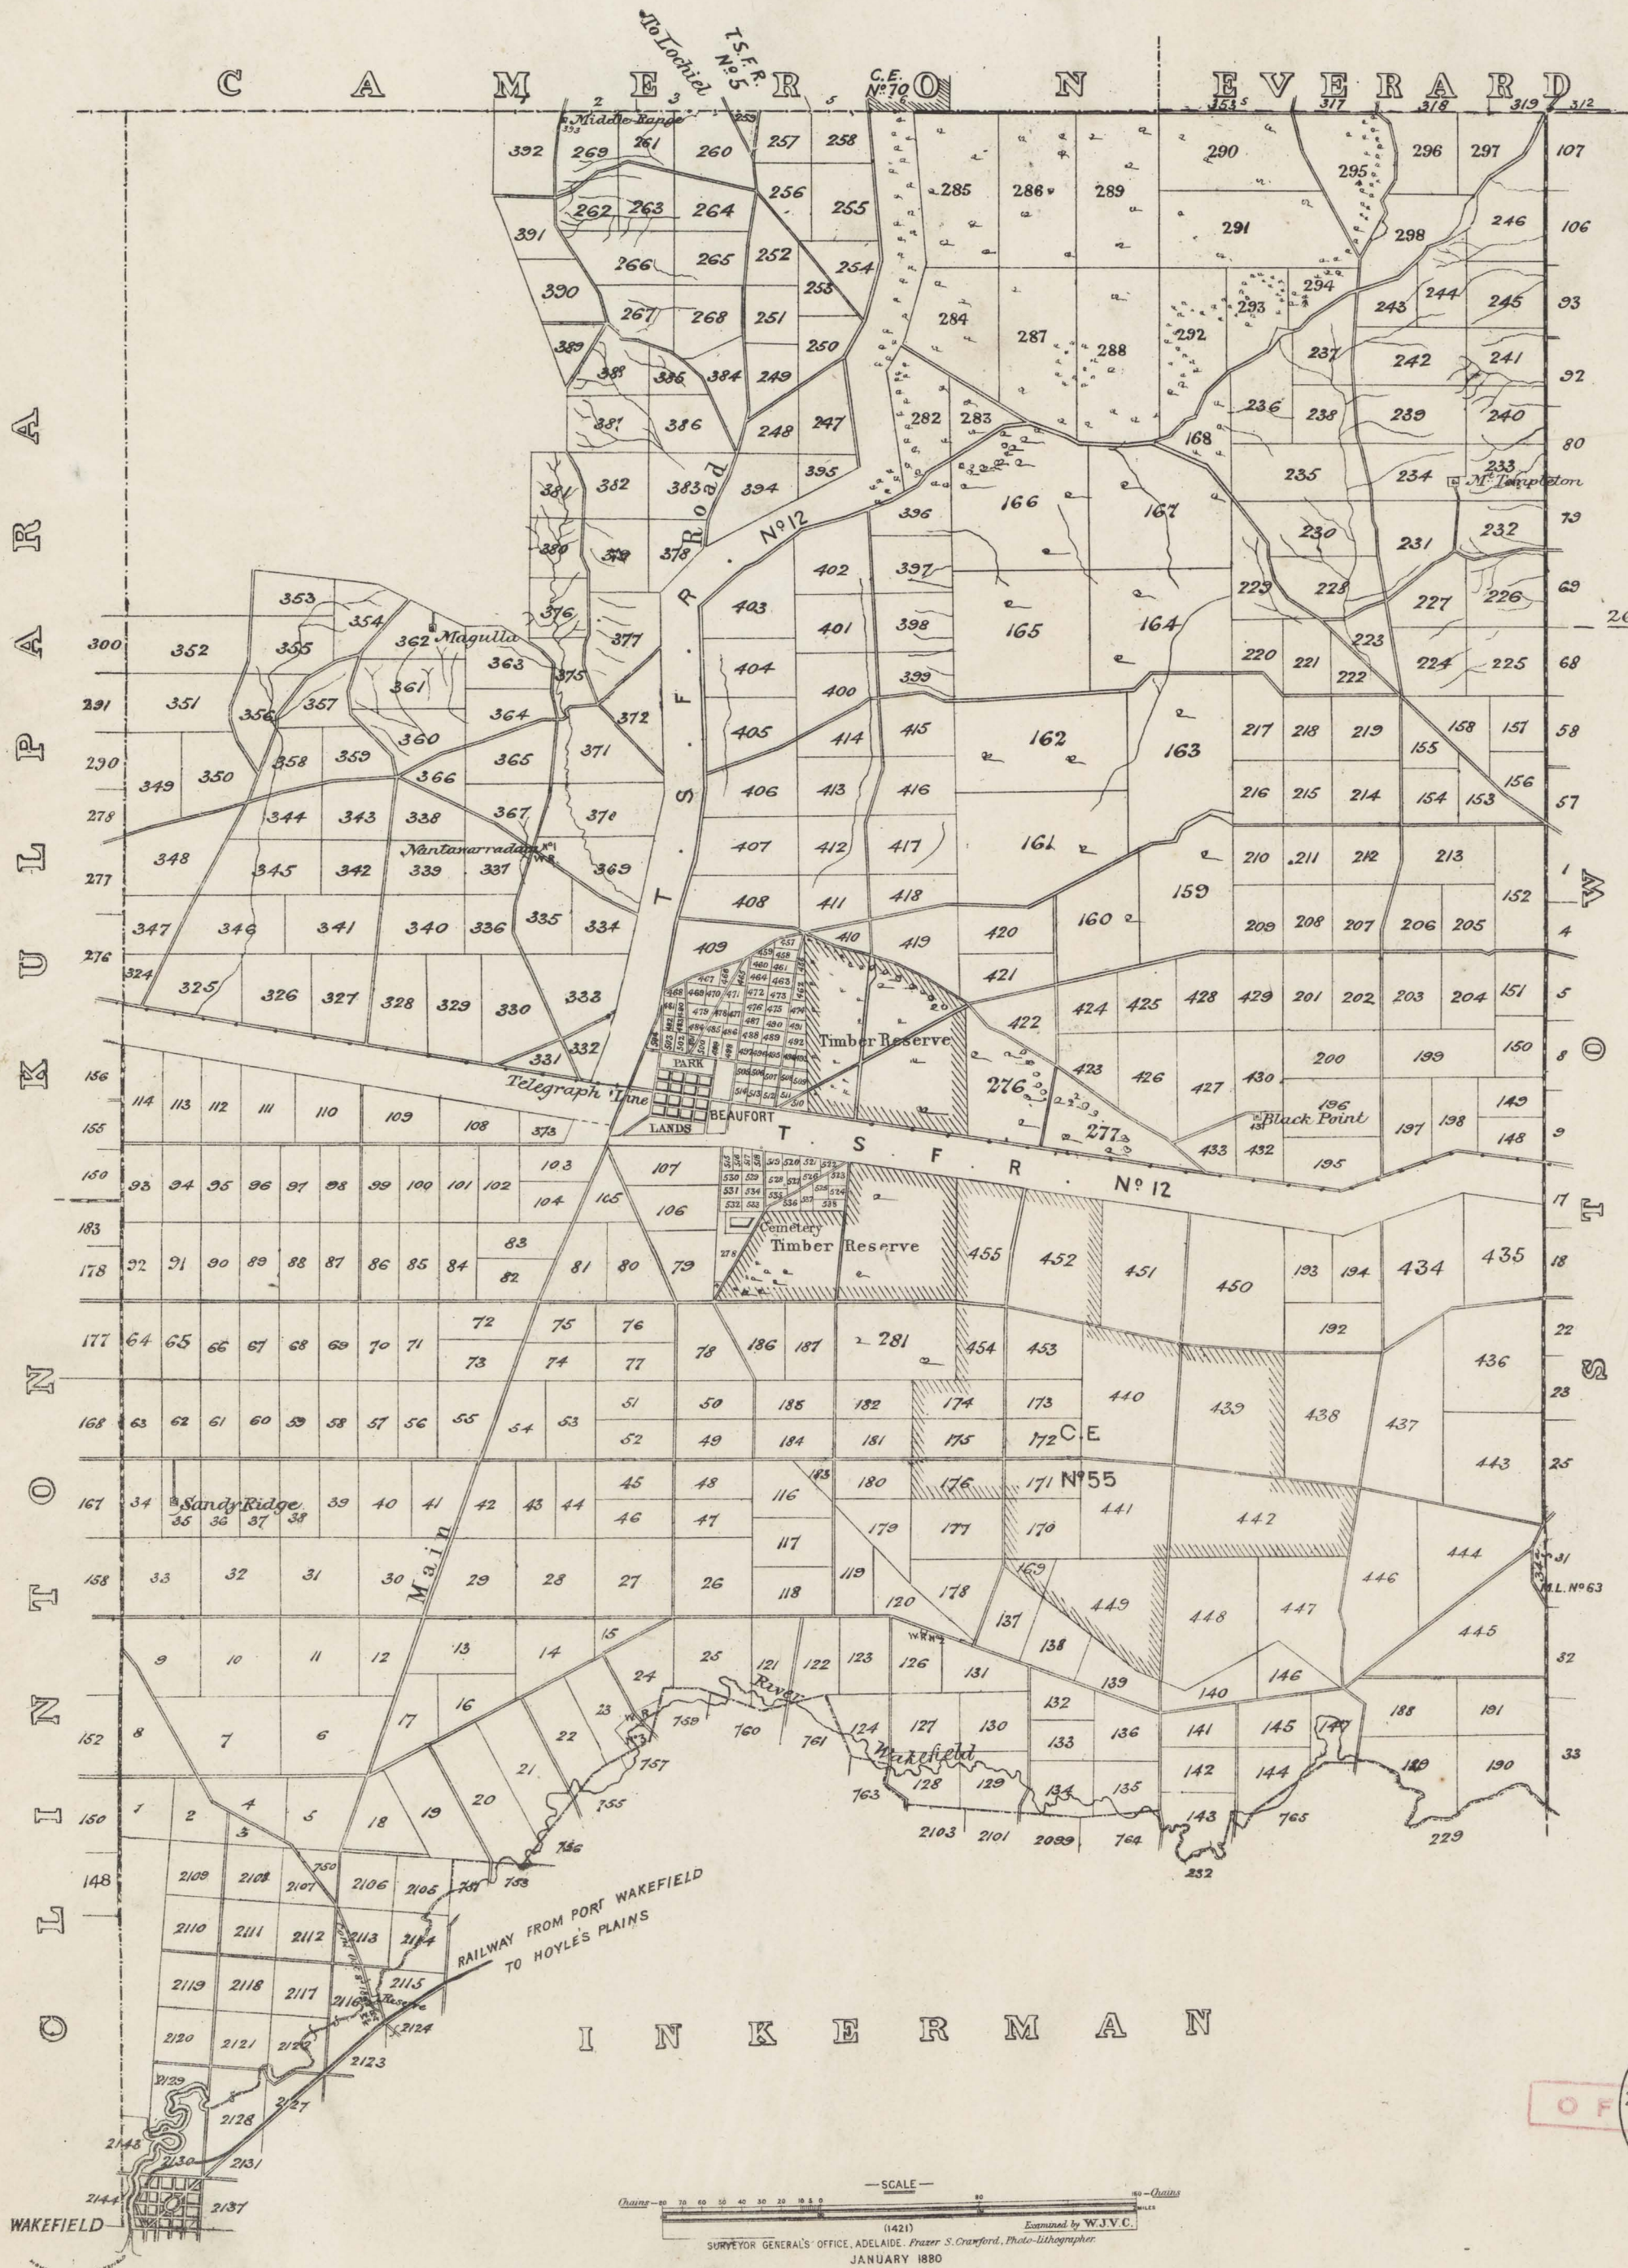

Arranged under Hynam. See reverse side.

GOYDER

—SCALE—
 Chains — 0 10 20 30 40 50 60 70 80 90 —
 (1421) Examined by W.J.V.C.
 SURVEYOR GENERAL'S OFFICE, ADELAIDE. Fraser & Neave, Photo-Lithographers
 JANUARY 1880