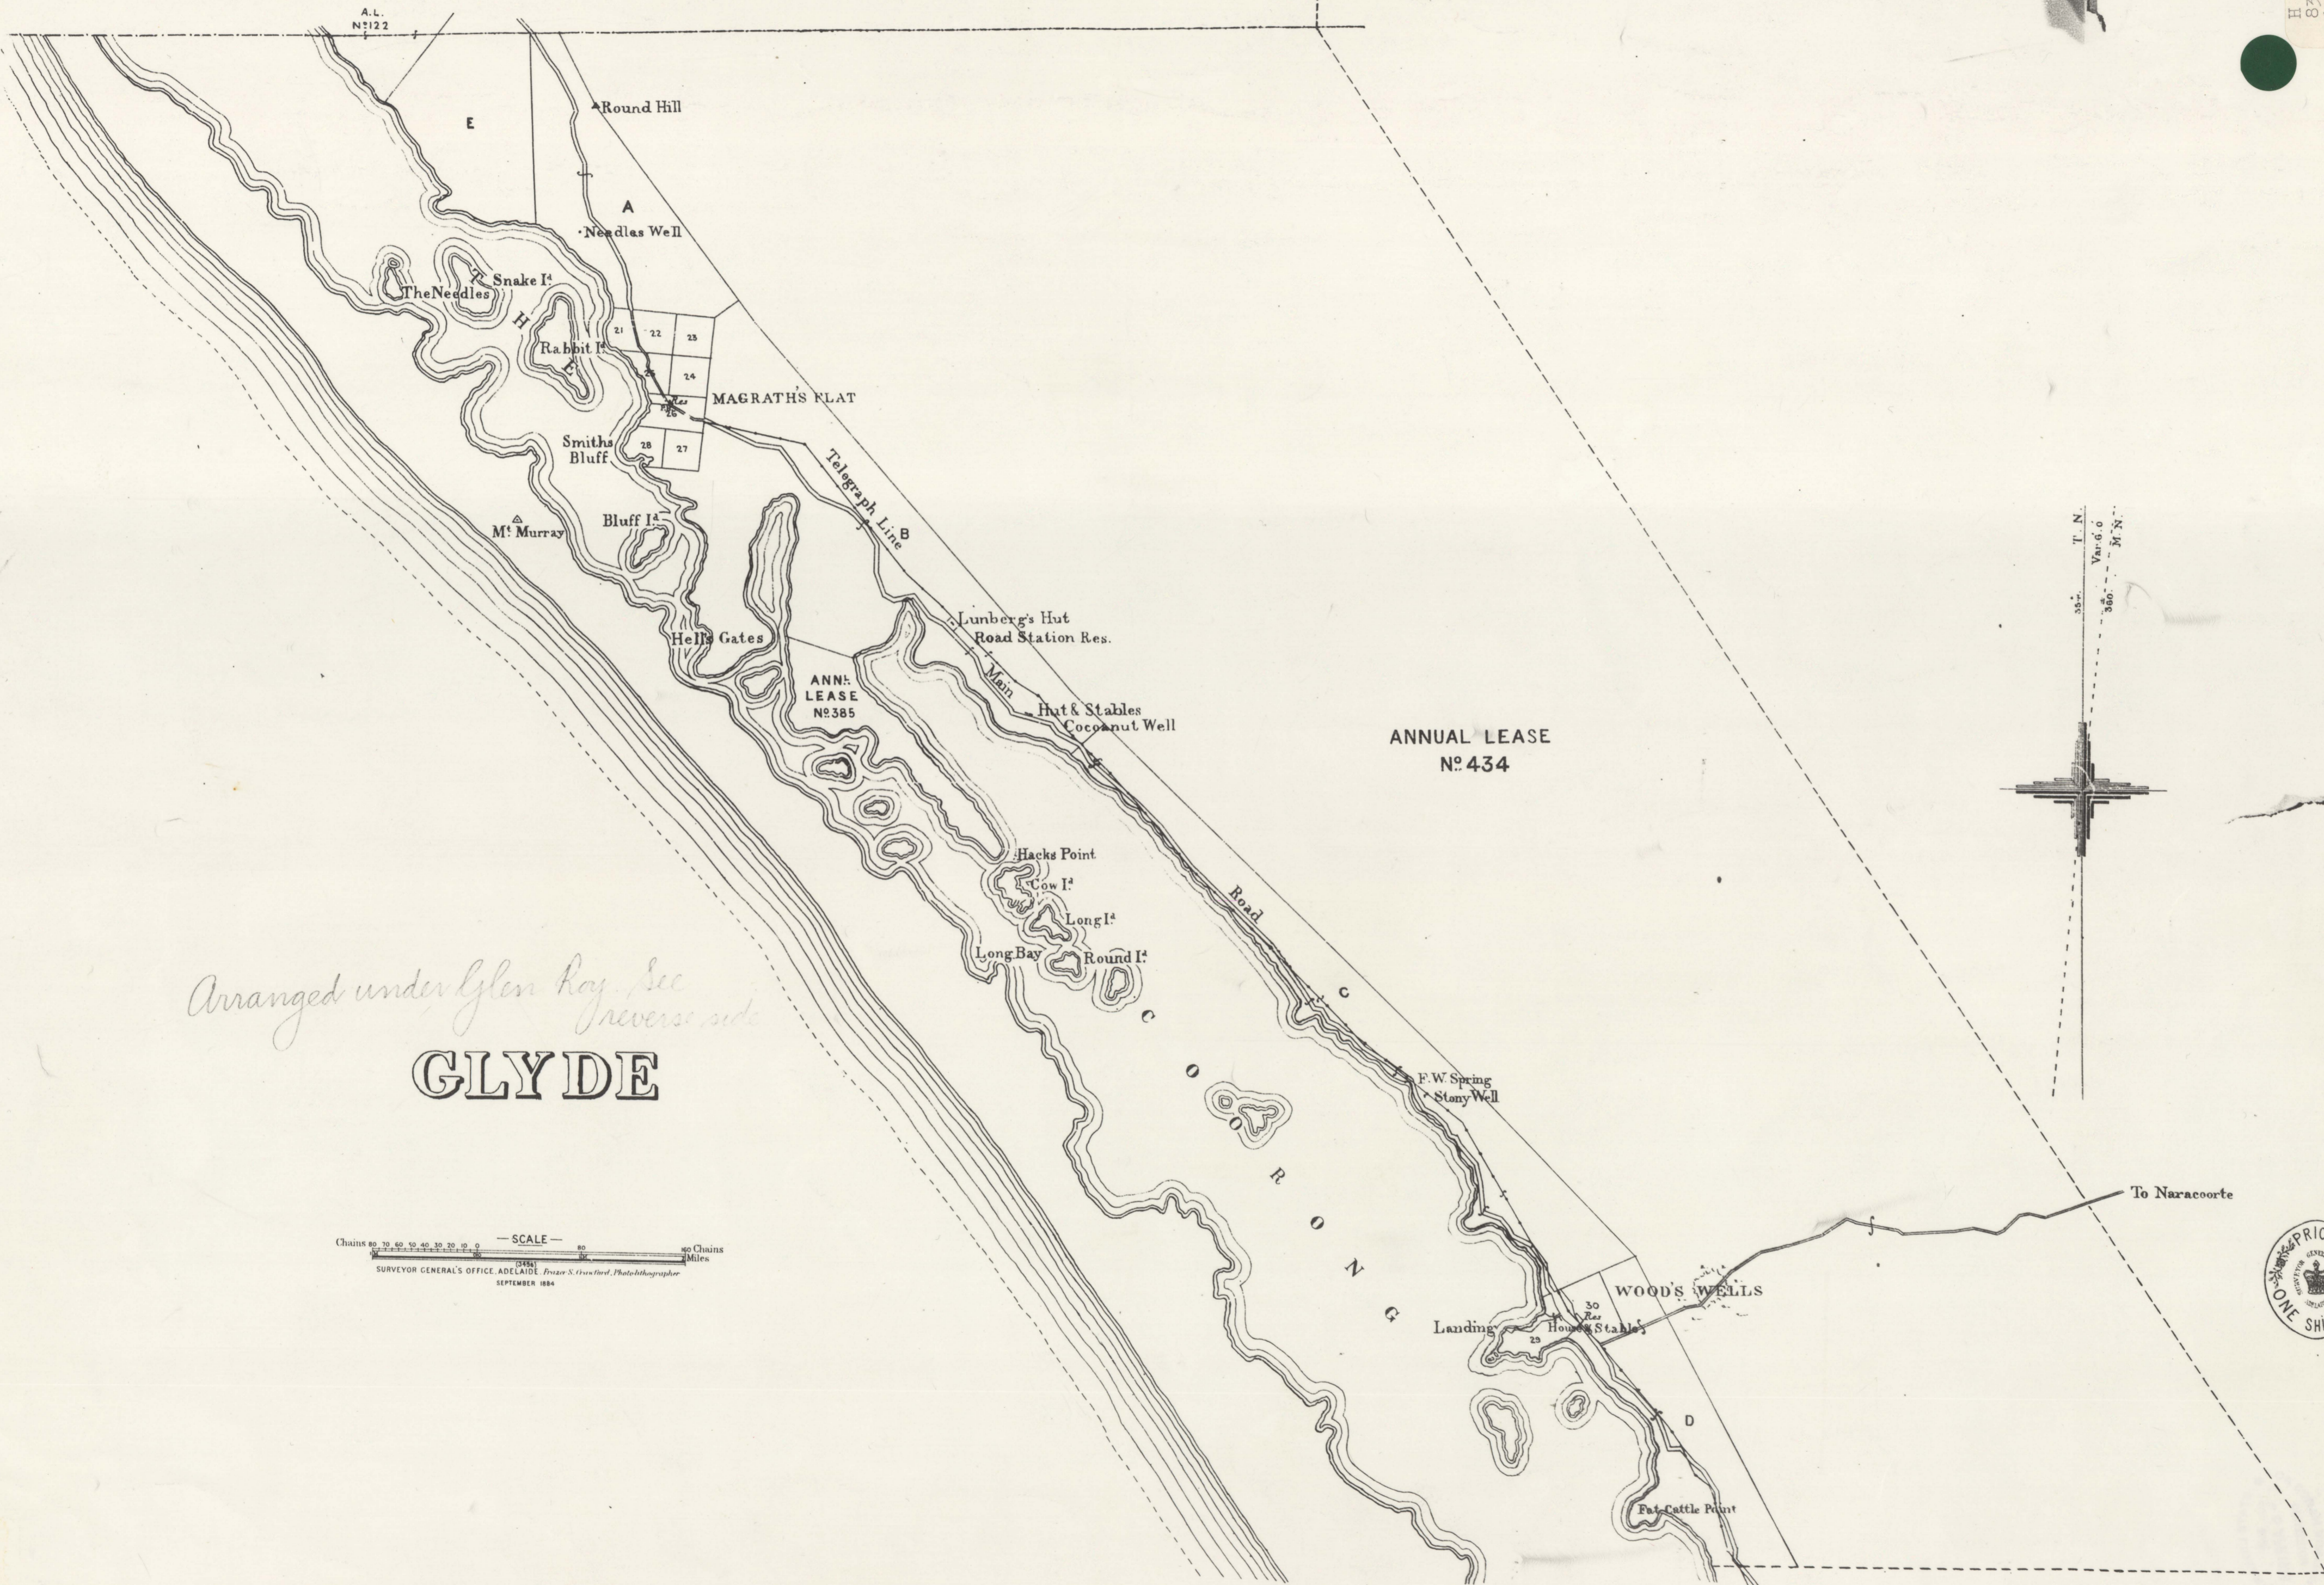

B O N N E Y

H 870 bje
1:62,560
GLYDE
1884

Arranged under Glen Roy, see reverse side

GLYDE

Chains 80 70 60 50 40 30 20 10 0 — SCALE — 10 20 30 40 50 60 70 80 Chains Miles
SURVEYOR GENERAL'S OFFICE, ADELAIDE. From S. Grenford, Photolithographer
SEPTEMBER 1884

S A N T O

To Meningie

A.L. N°122

ANN. LEASE N°385

ANNUAL LEASE N°434

To Naracoorte

To Kingston