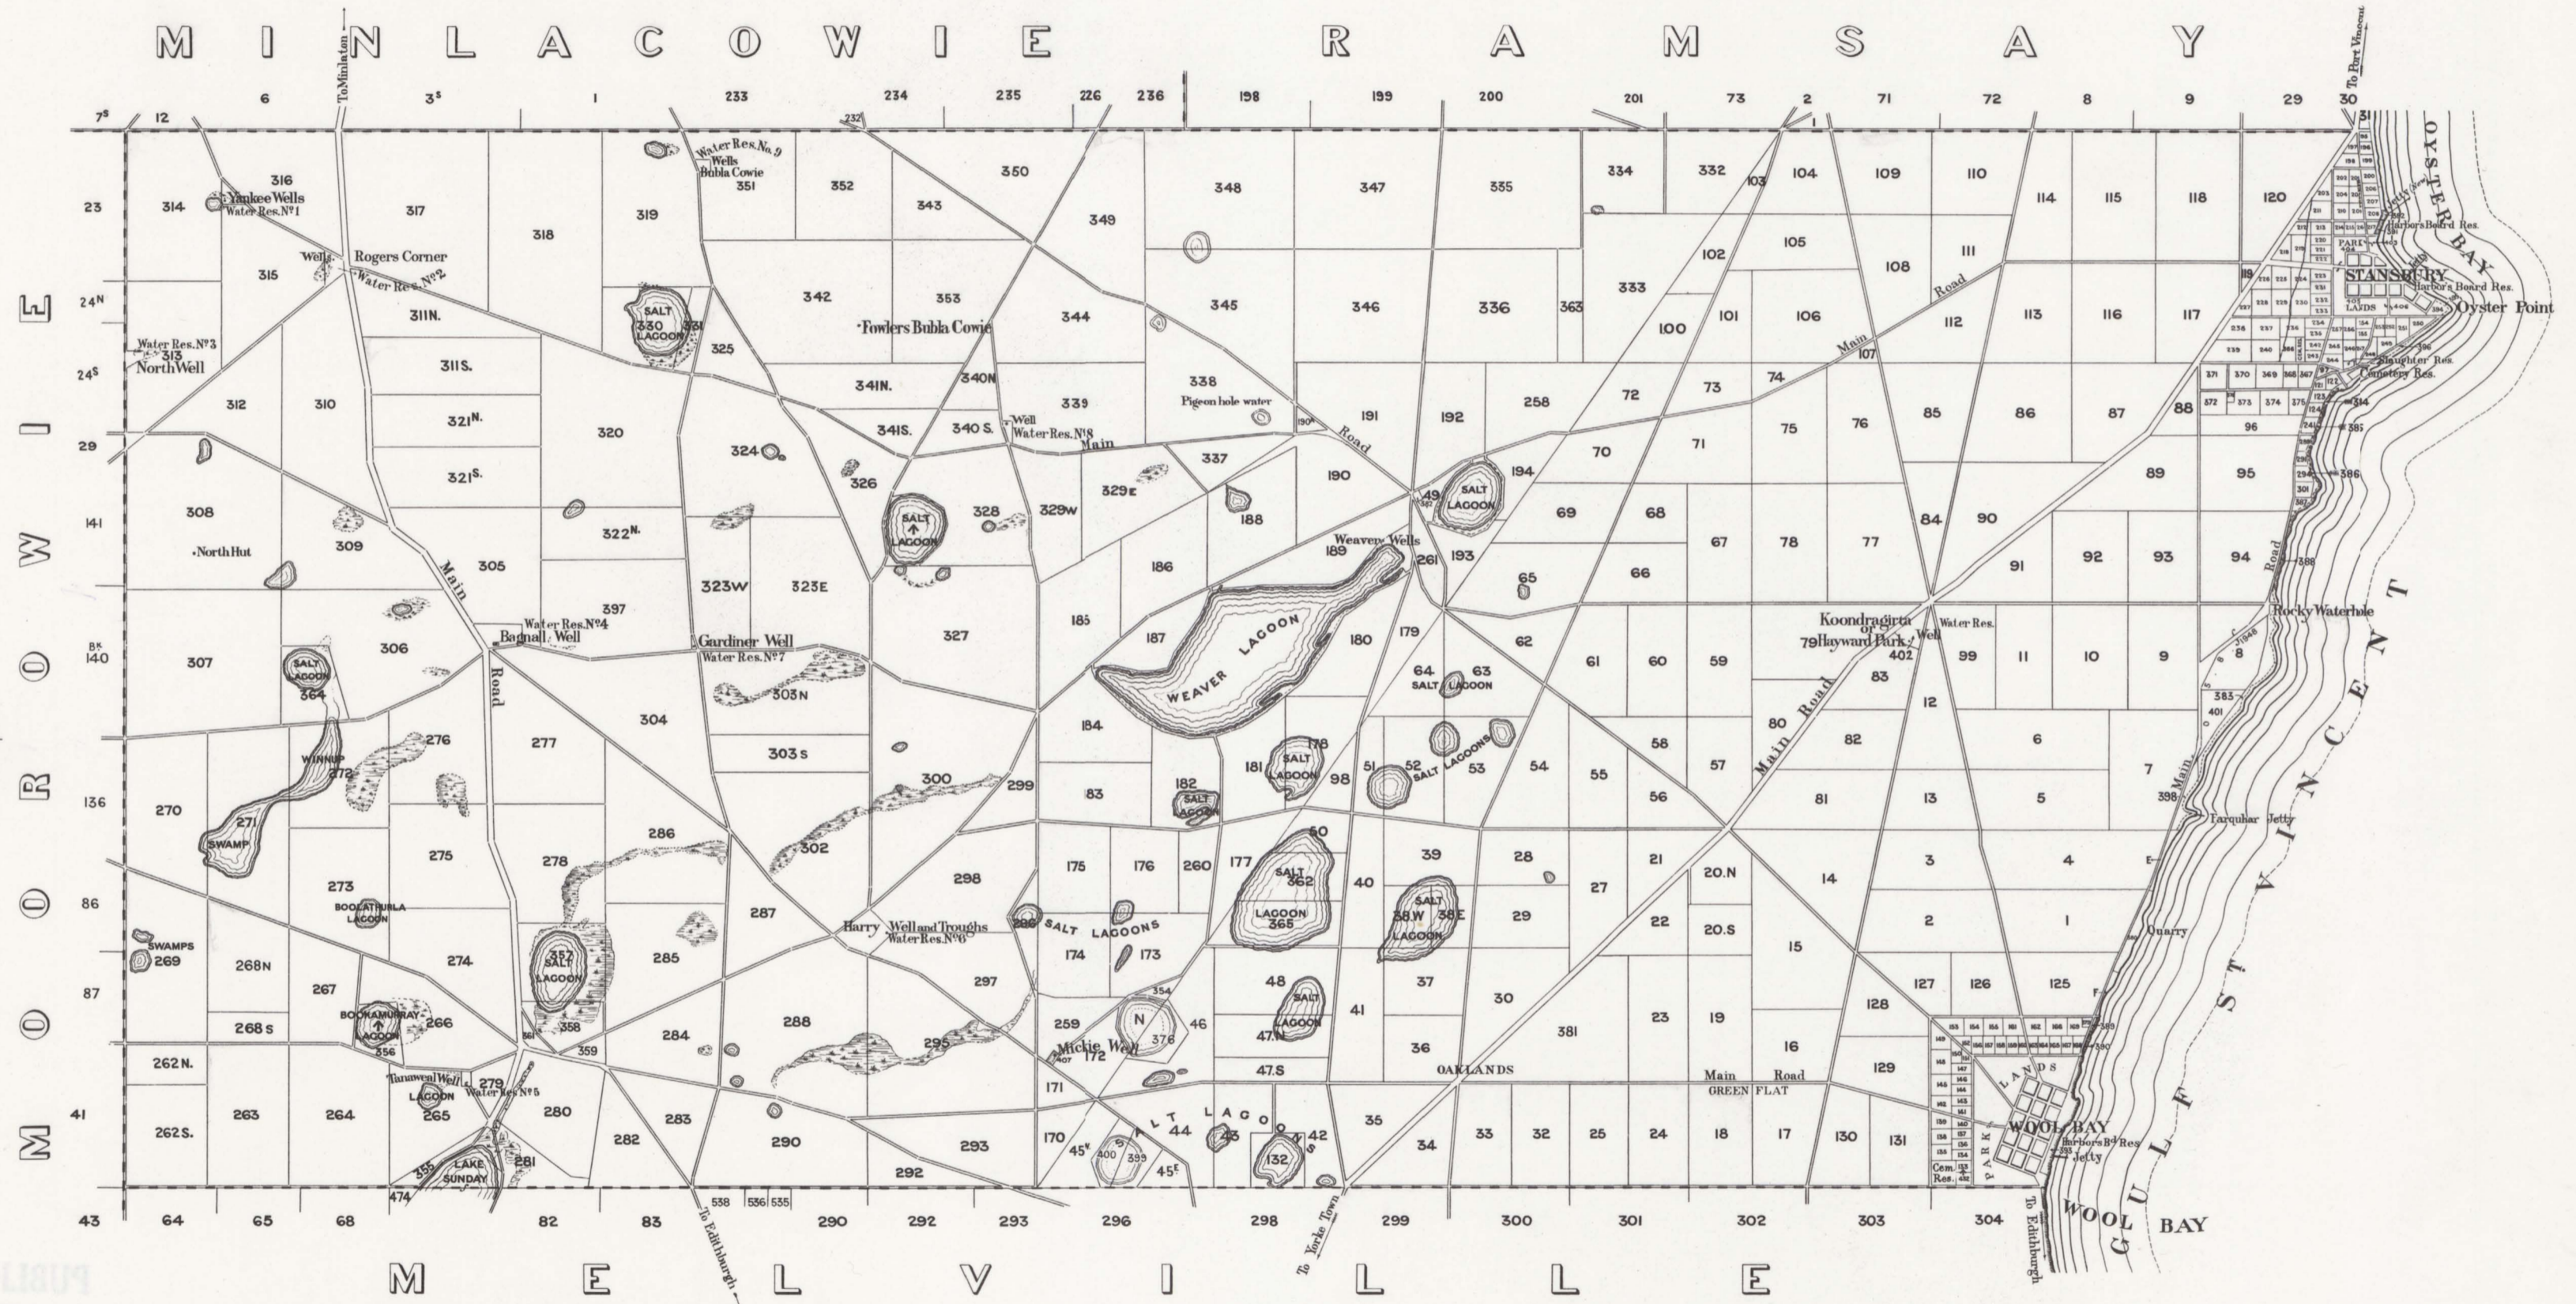

DALRYMPLE CO FERGUSSON

MAP COLLECTION
RETURN TO
LENDING COPY
OF SOUTH AUSTRALIA
PUBLIC LIBRARY

DALRYMPLE 1964