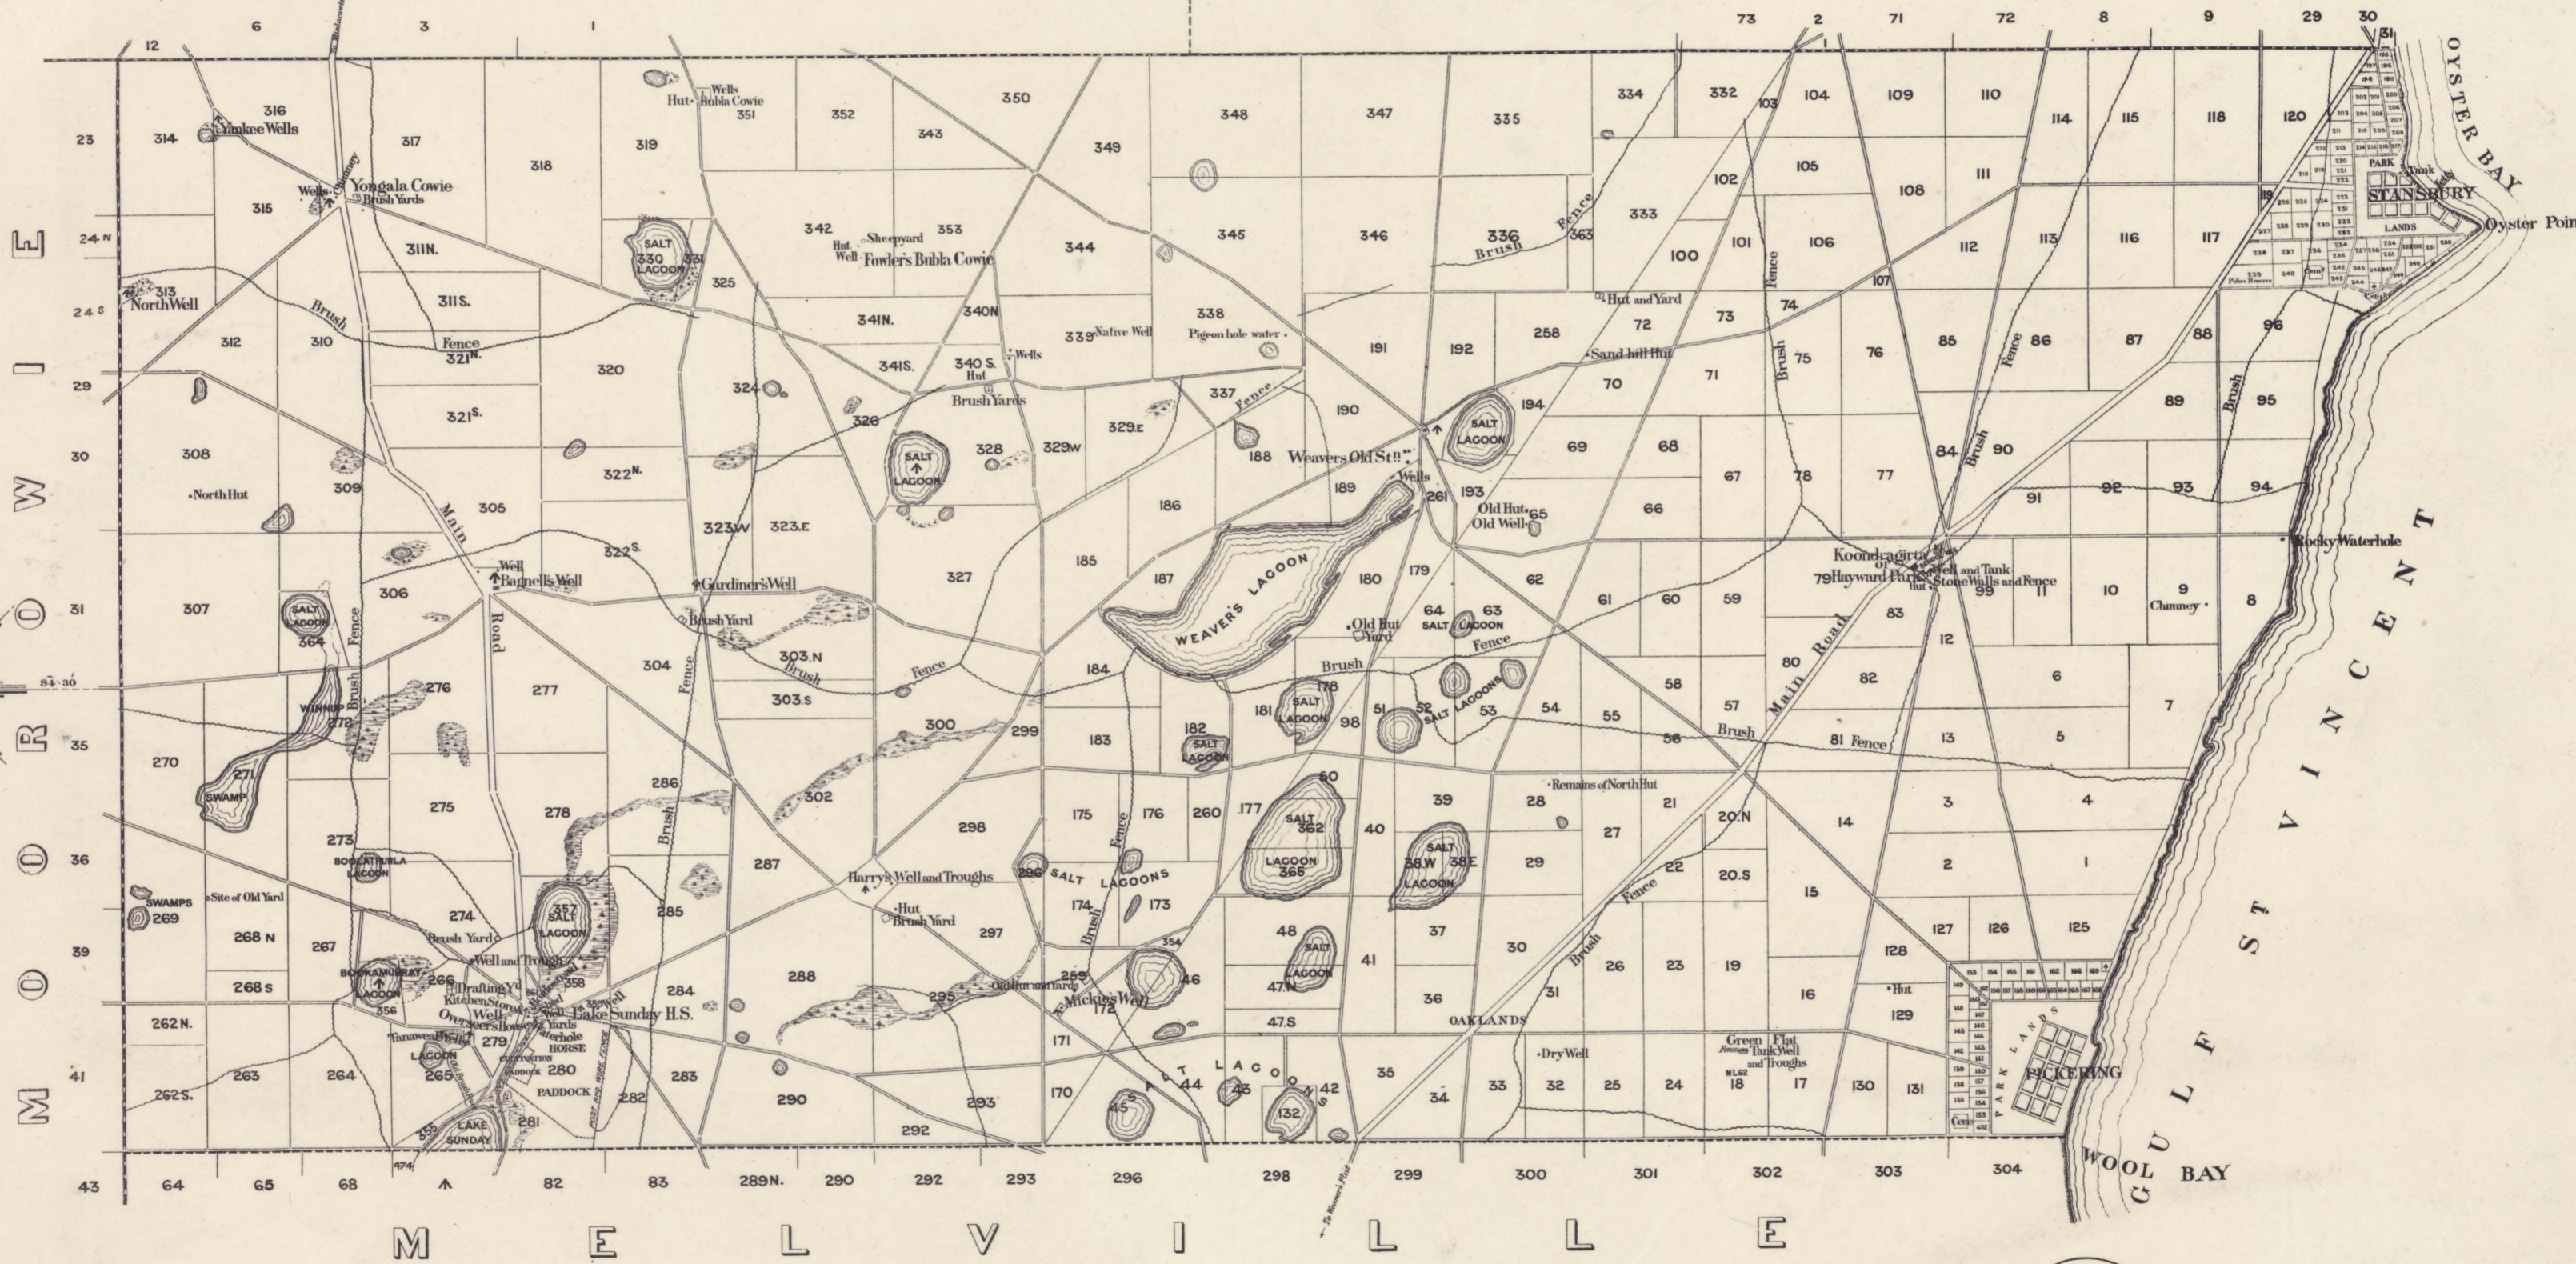

Arranged under Hindmarsh. See reverse side

DALRYMPLE

M I N L A C O W I E R A M S A Y

— SCALE —
 Drawn by *Jeffery and Ashenden* (1169) Examined by *S.M.G.*
 SURVEYOR GENERAL'S OFFICE, ADELAIDE, PRINCE S. CRAWFORD, PHOTO-LITHOGRAPHER
 MAY 1873