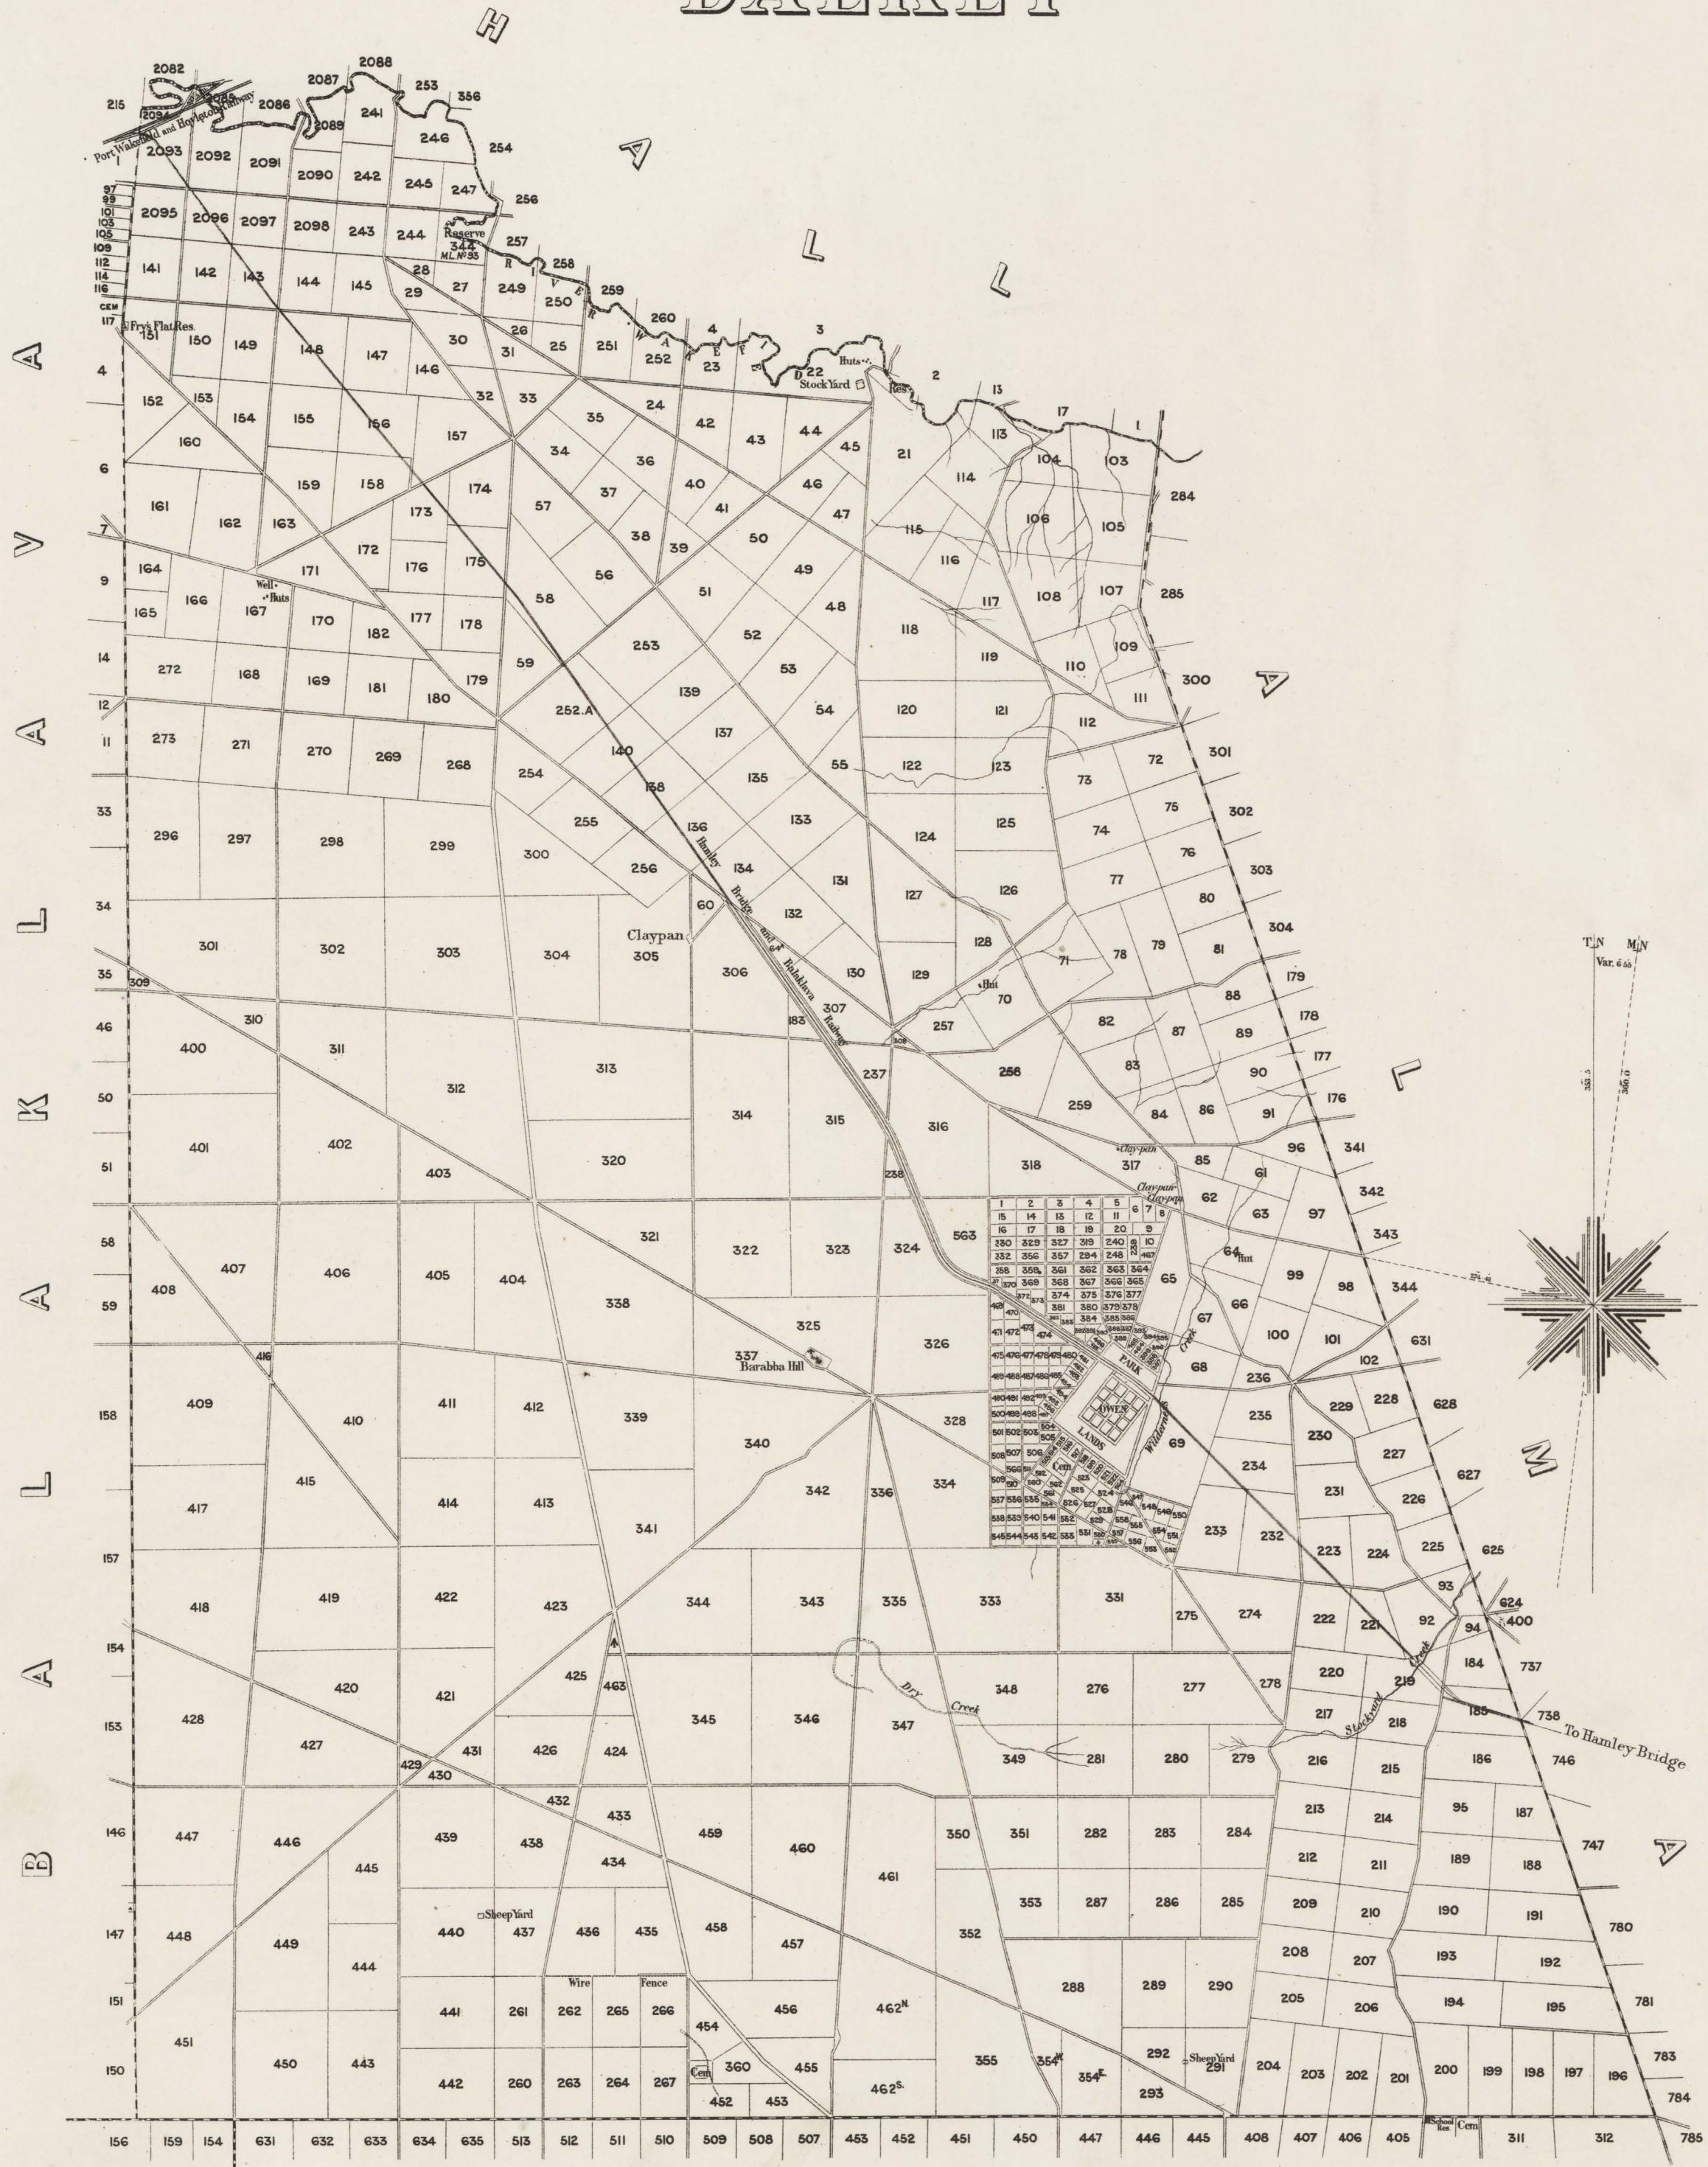

Arranged under Hindmarsh. See reverse side.

# DALKEY

DUBLIN G R A C E

—SCALE—  
 Chas. — 0 10 20 30 40 50 60 70 80 90 100 — Chas.  
 Drawn by R.H.H.P.H. (1248) Engraved by A.S.  
 SURVEYOR GENERAL'S OFFICE, ADELAIDE, Fraser & Co. Lithographers  
 JULY 1879