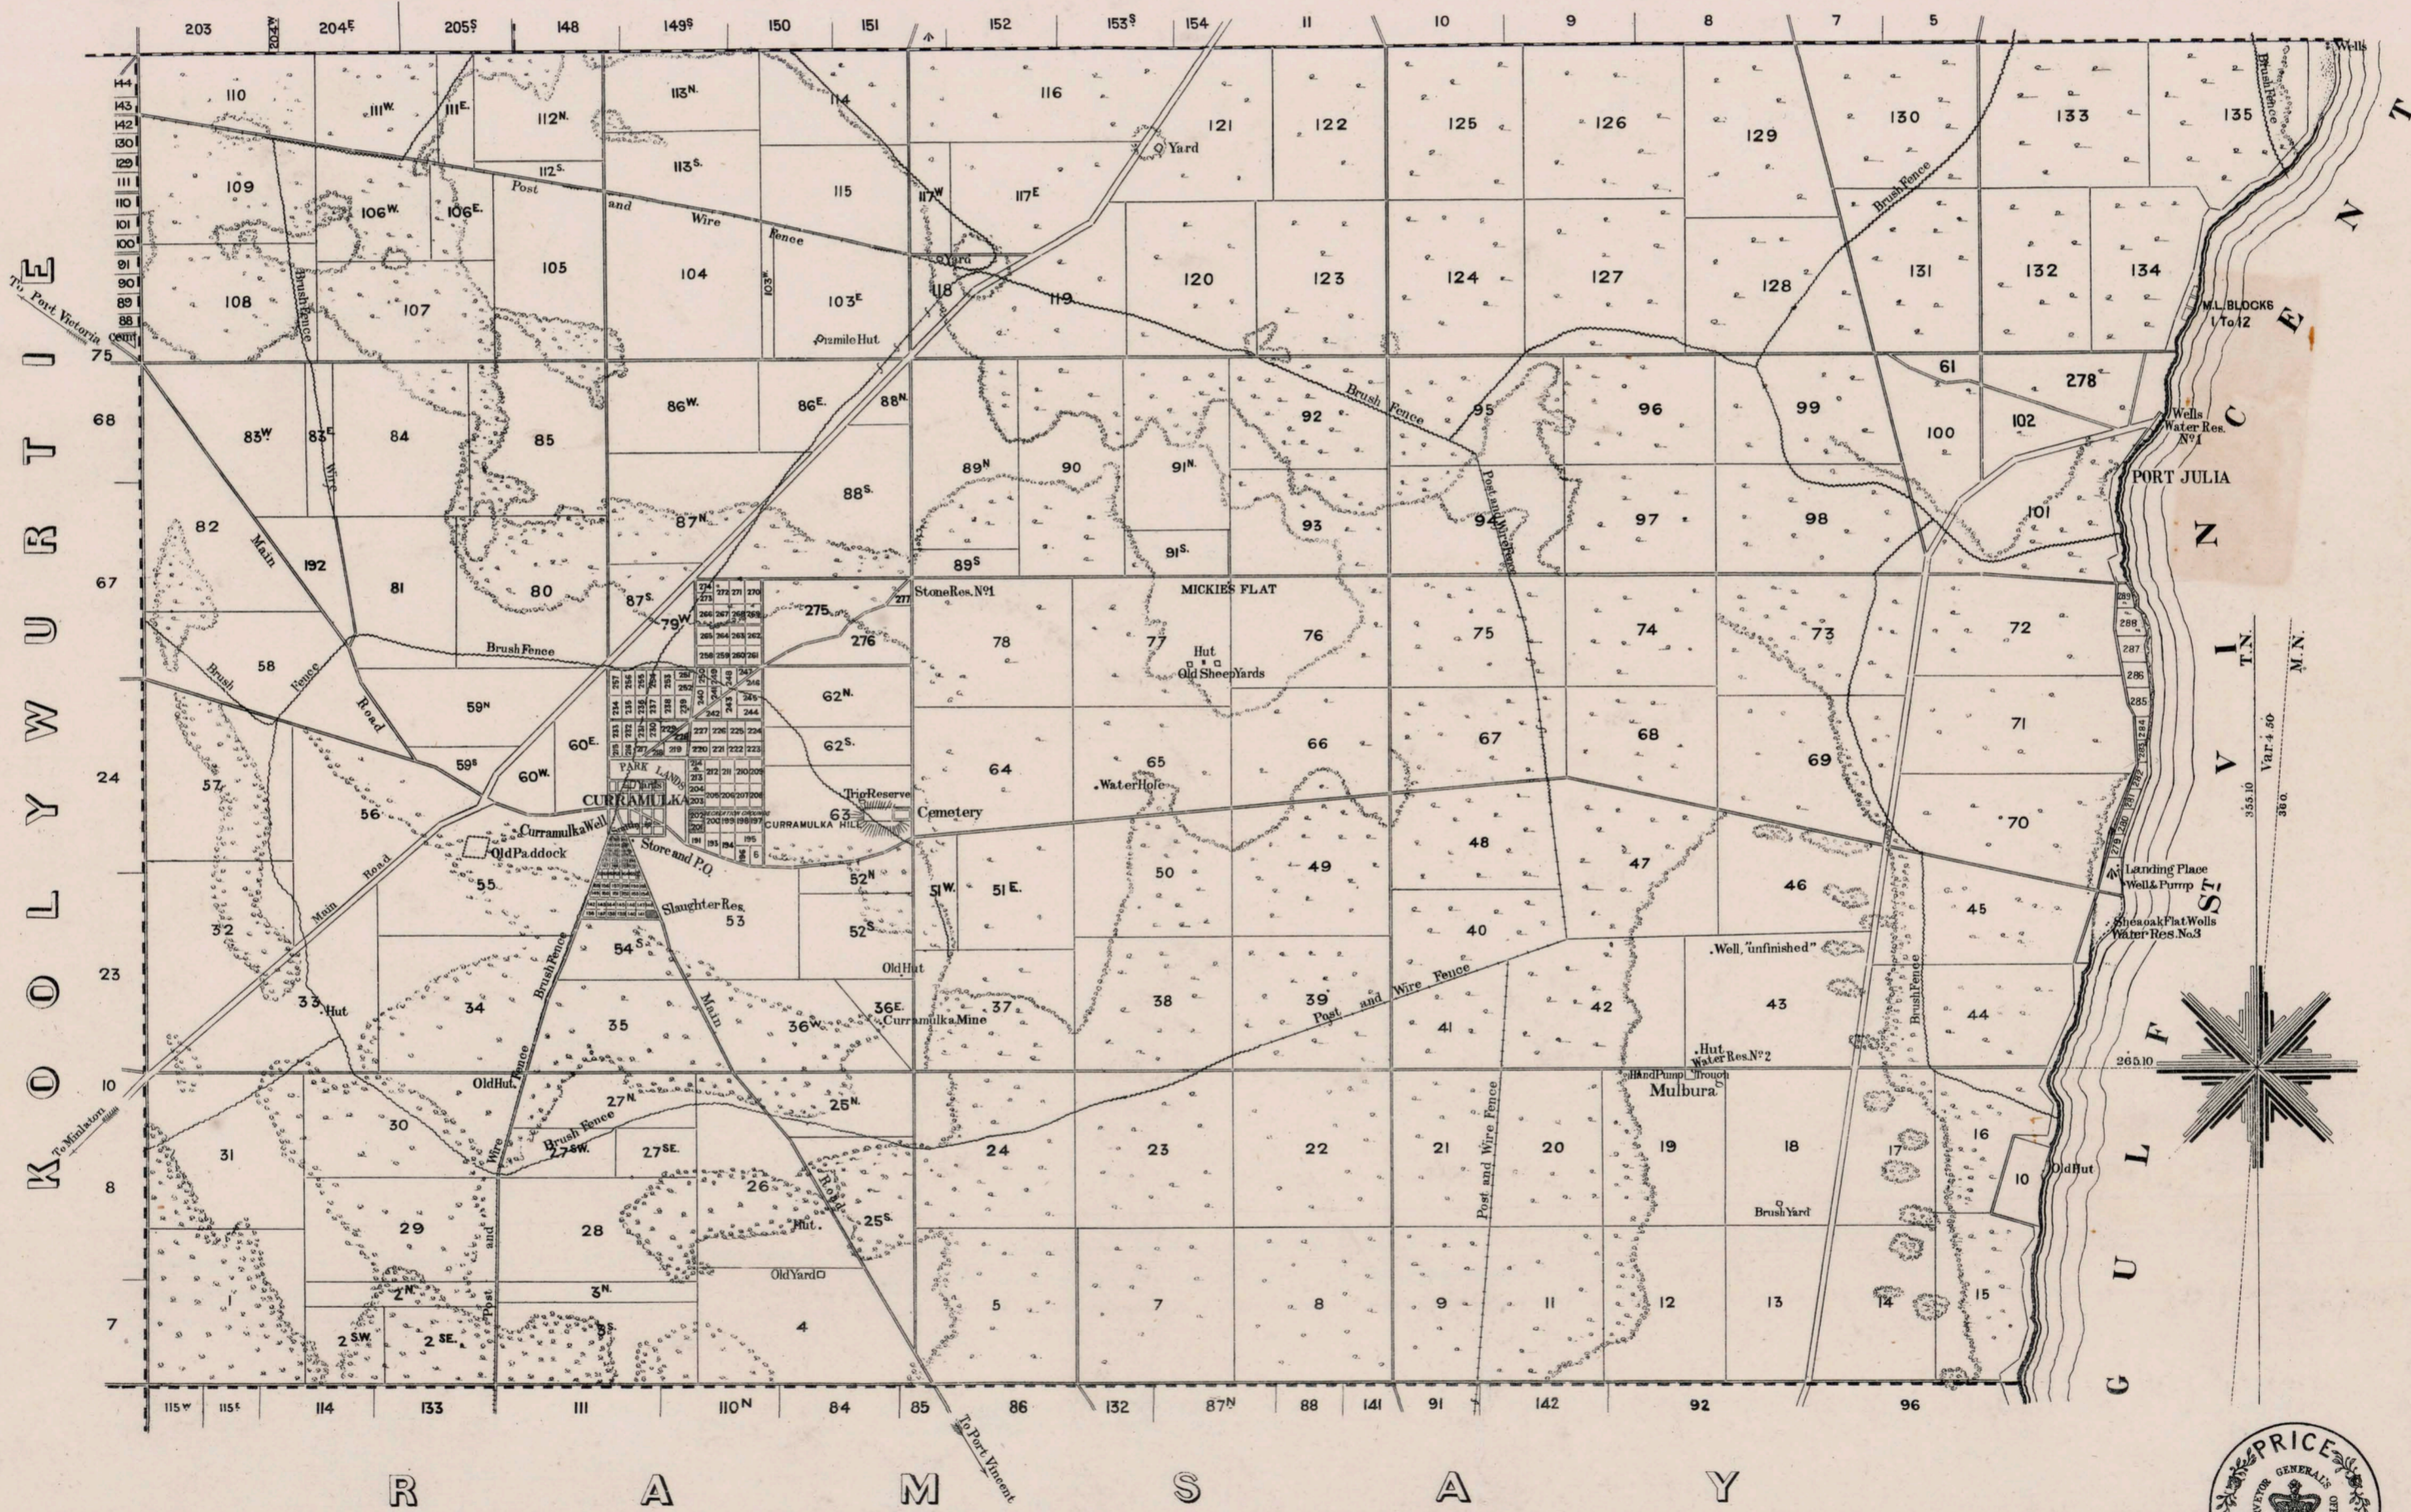

# CURRAMULKA

WAURALTEE

M U L O O W U R T I E

CURRAMULKA

Chains 0 10 20 30 40 50 60 70 80  
— SCALE —  
Miles  
SURVEYOR GENERAL'S OFFICE, ADELAIDE. A. Vaughan, Photolithographer.  
APRIL 1884