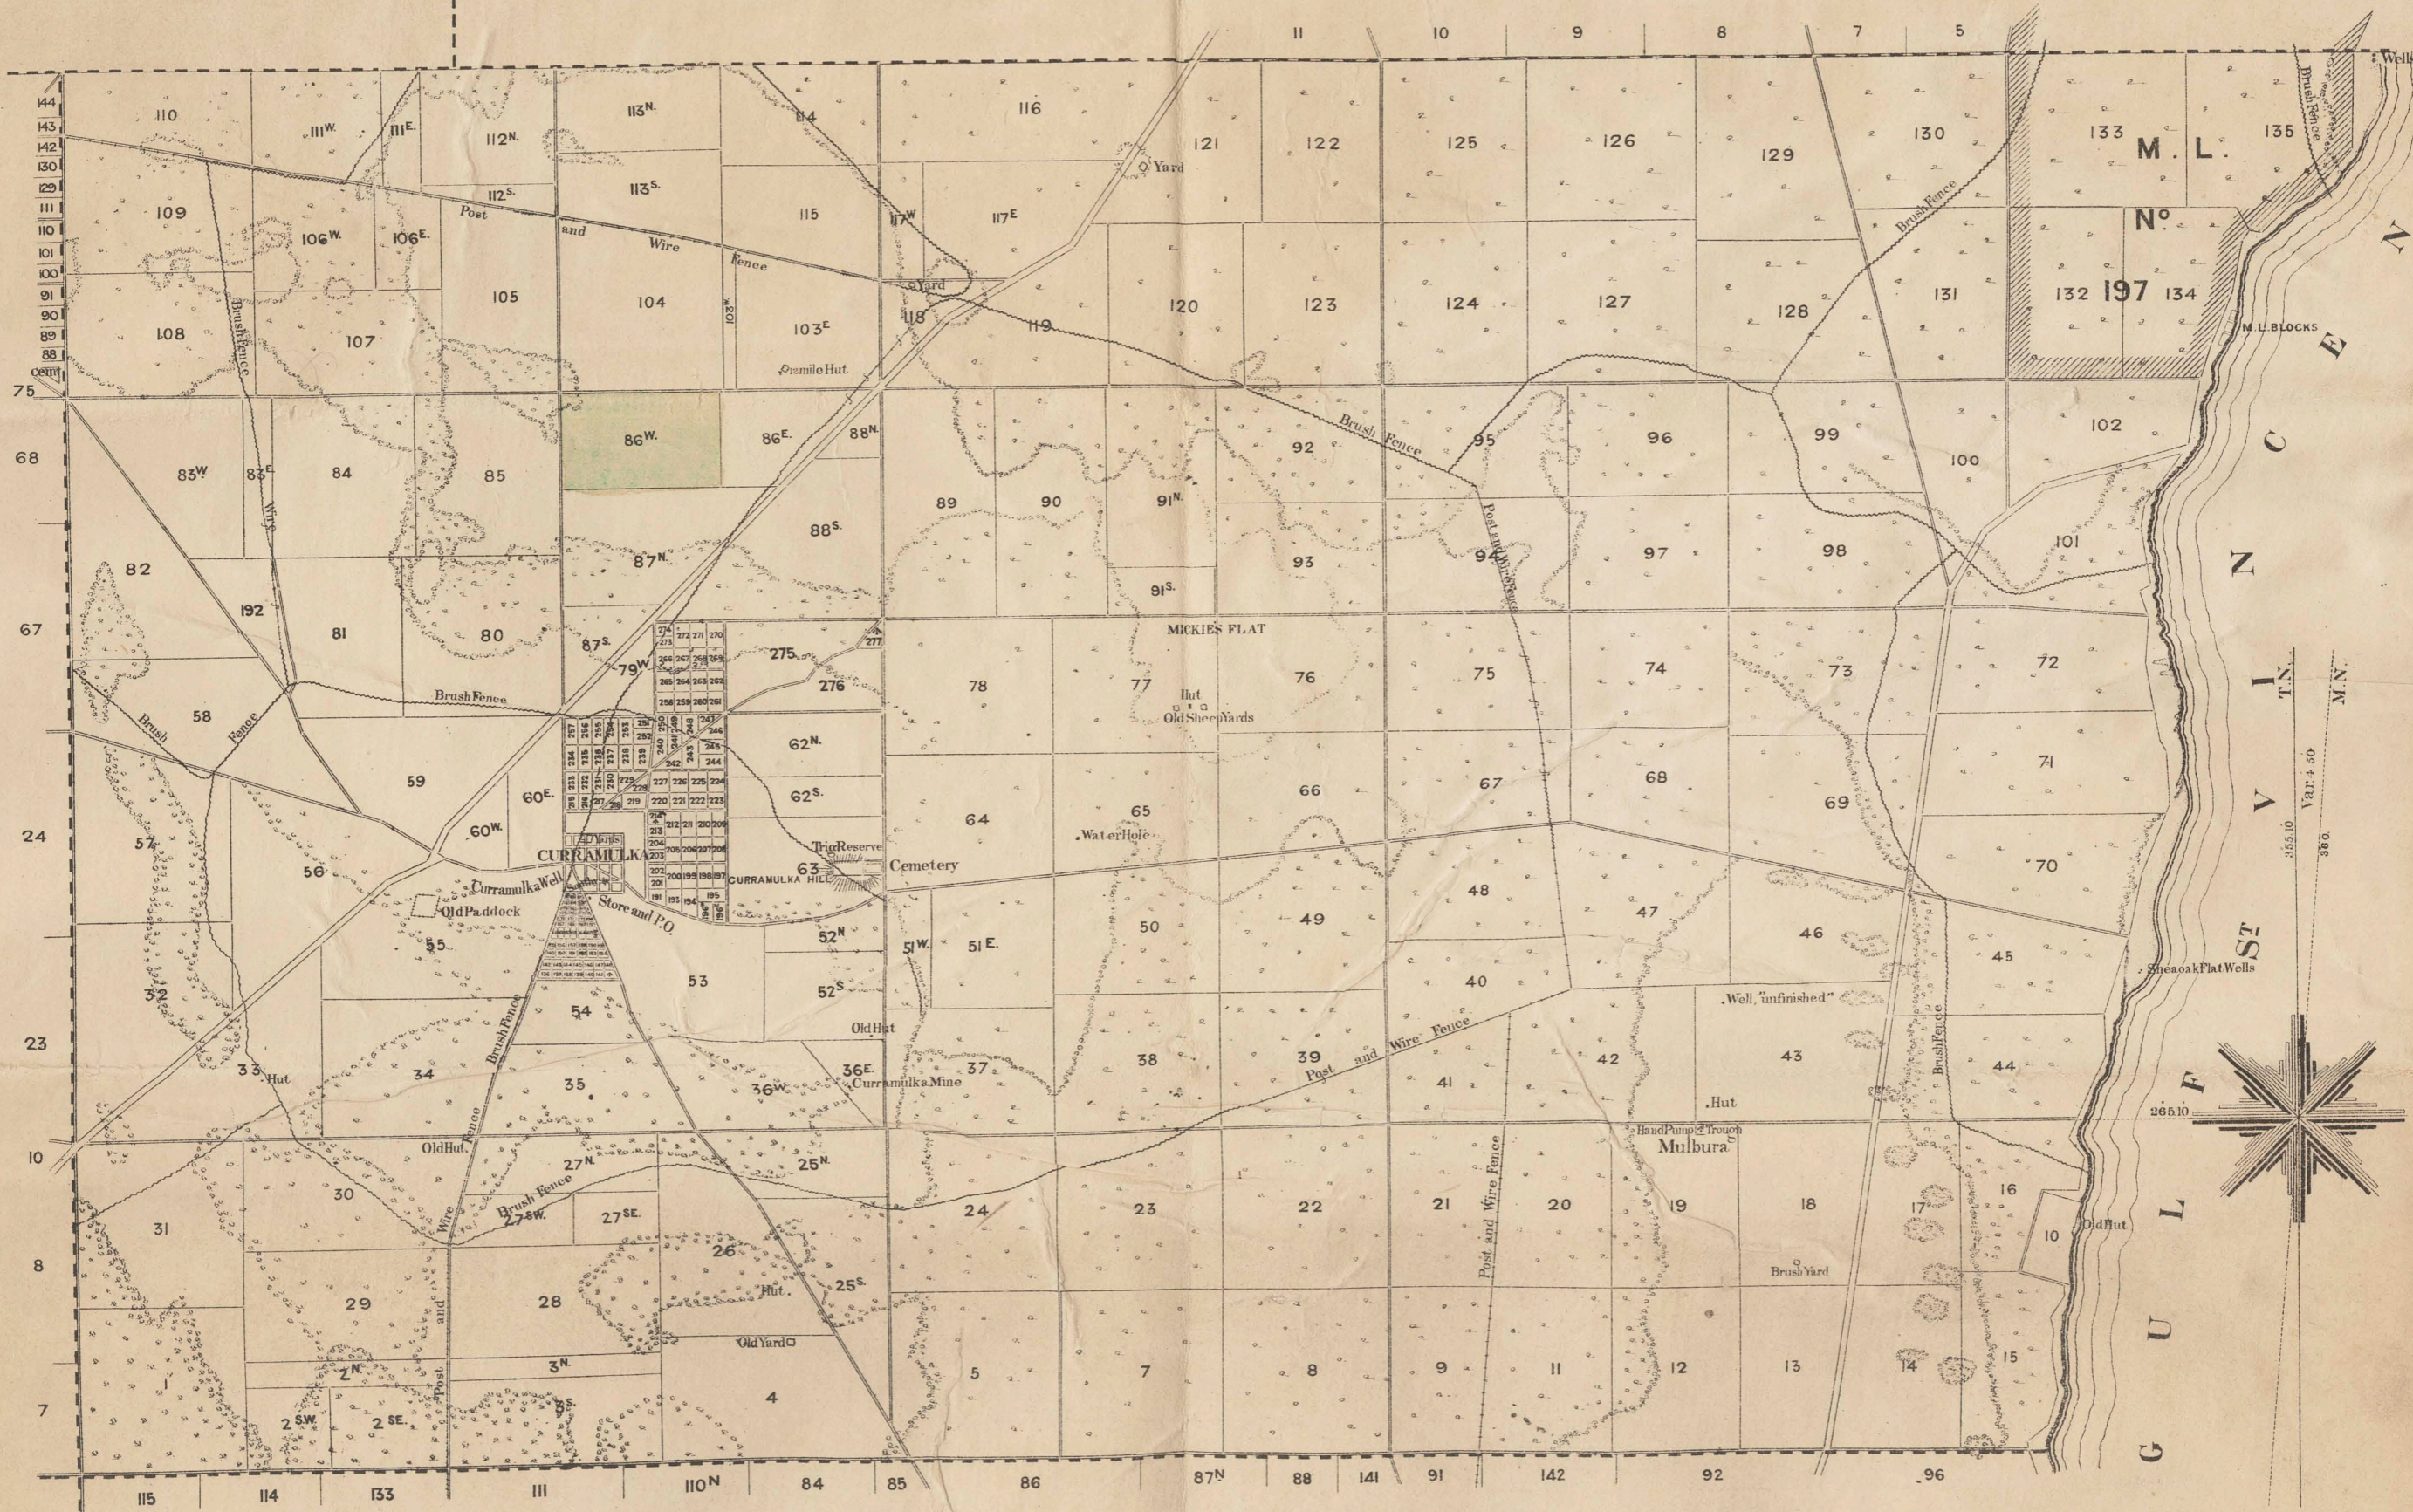

CURRAMULKA

WAURAL TEE

M U L O O W U R T I E

E
J
U
R
T
I
E
W
U
R
T
I
E
L
Y
W
U
R
T
I
E
K
O
D
L
Y
W
U
R
T
I
E

SCALE —
Drawn by A.B. (1650) Examined by A.S.
SURVEYOR GENERAL'S OFFICE, ADELAIDE, Fraser S. Crawford, Photo-lithographer.
OCTOBER 1880