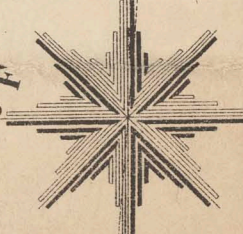

CURRAMULKA

WAURAL TEE

M U L O O W U R T I E

E
J
U
R
T
I
E
W
U
R
T
I
E
L
Y
W
U
R
T
I
E
K
O
D
L
Y
W
U
R
T
I
E

SCALE —
Drawn by A.B. (1650) Examined by A.S.
SURVEYOR GENERAL'S OFFICE, ADELAIDE, Fraser S. Crawford, Photo-lithographer.
OCTOBER 1880