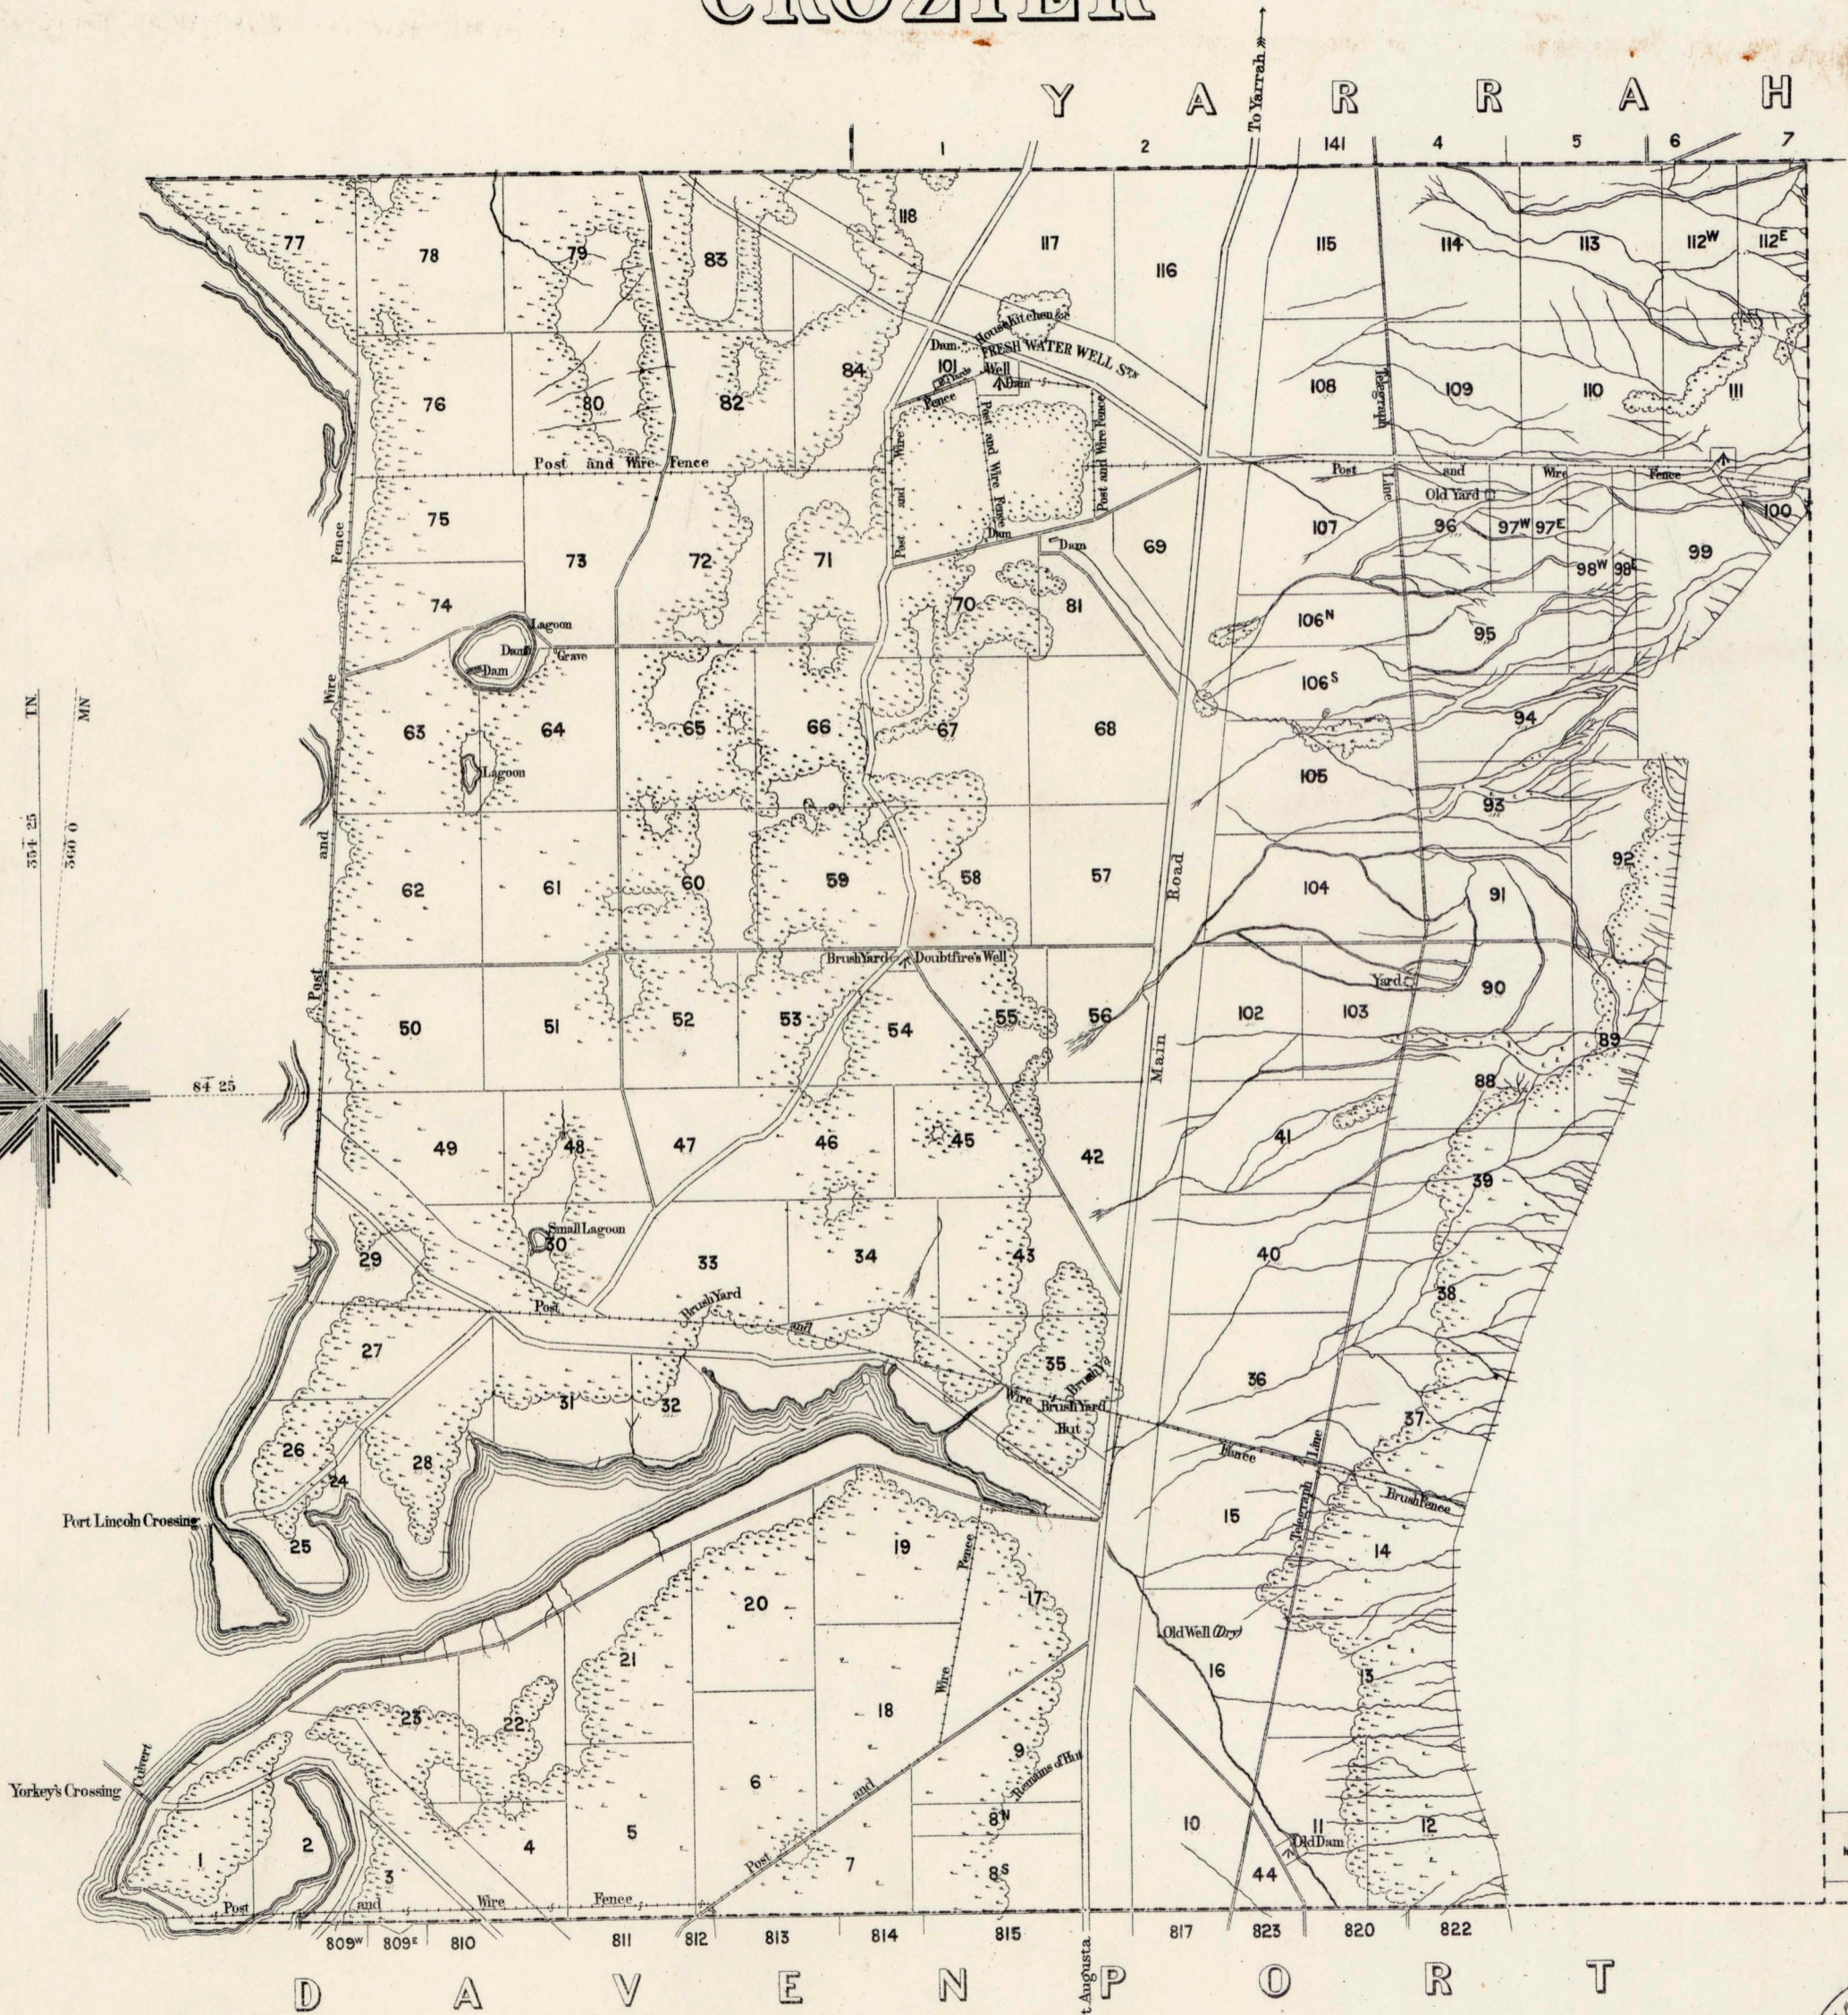

CROZIER

Y A R R A H

P I C H I R I C H I

—SCALE—
Chains 0 10 20 30 40 50 60 70 80 90 100
Miles 0 1 2 3 4 5
(3166)
SURVEYOR GENERAL'S OFFICE, ADELAIDE. Fraser & Neave, Photo-lithographers.
JUNE 1883