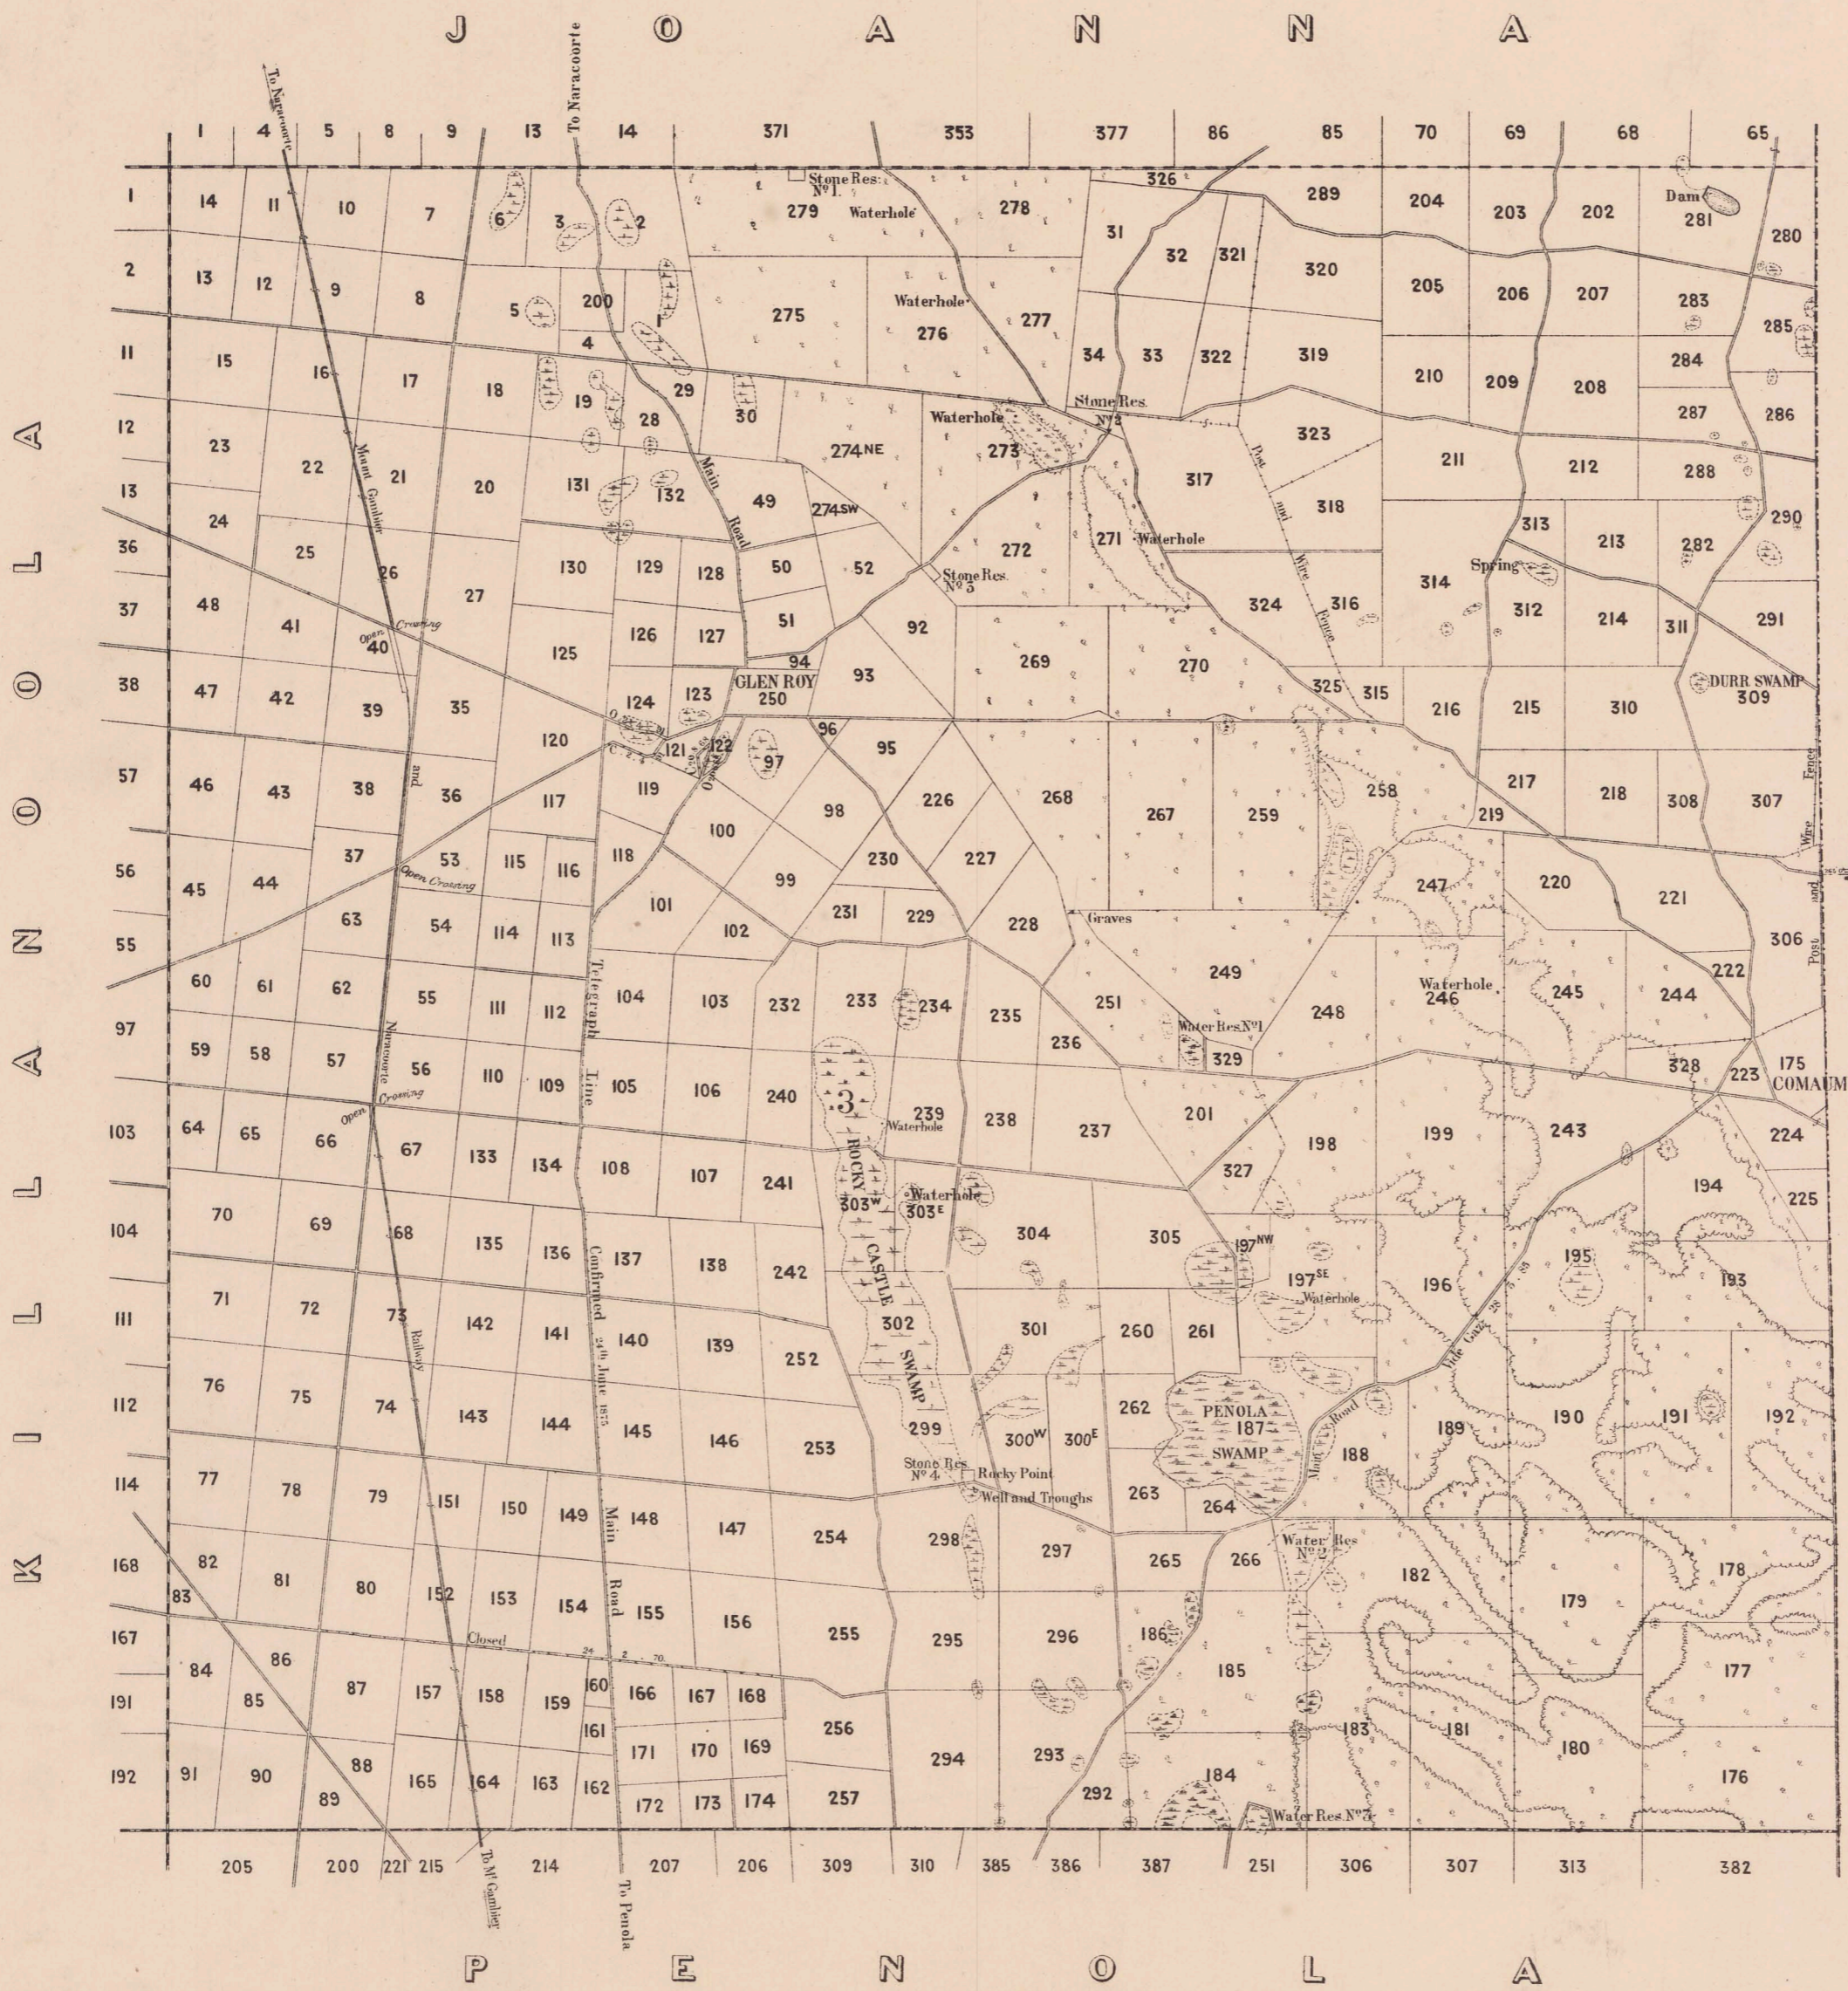

Arranged under Bolton. See reverse side

COMAUM

SCALE
Chains 80 70 60 50 40 30 20 10 0 80
Miles
SURVEYOR GENERAL'S OFFICE, ADELAIDE. A. Vaughan, Photolithographer (1892)
MARCH 1892