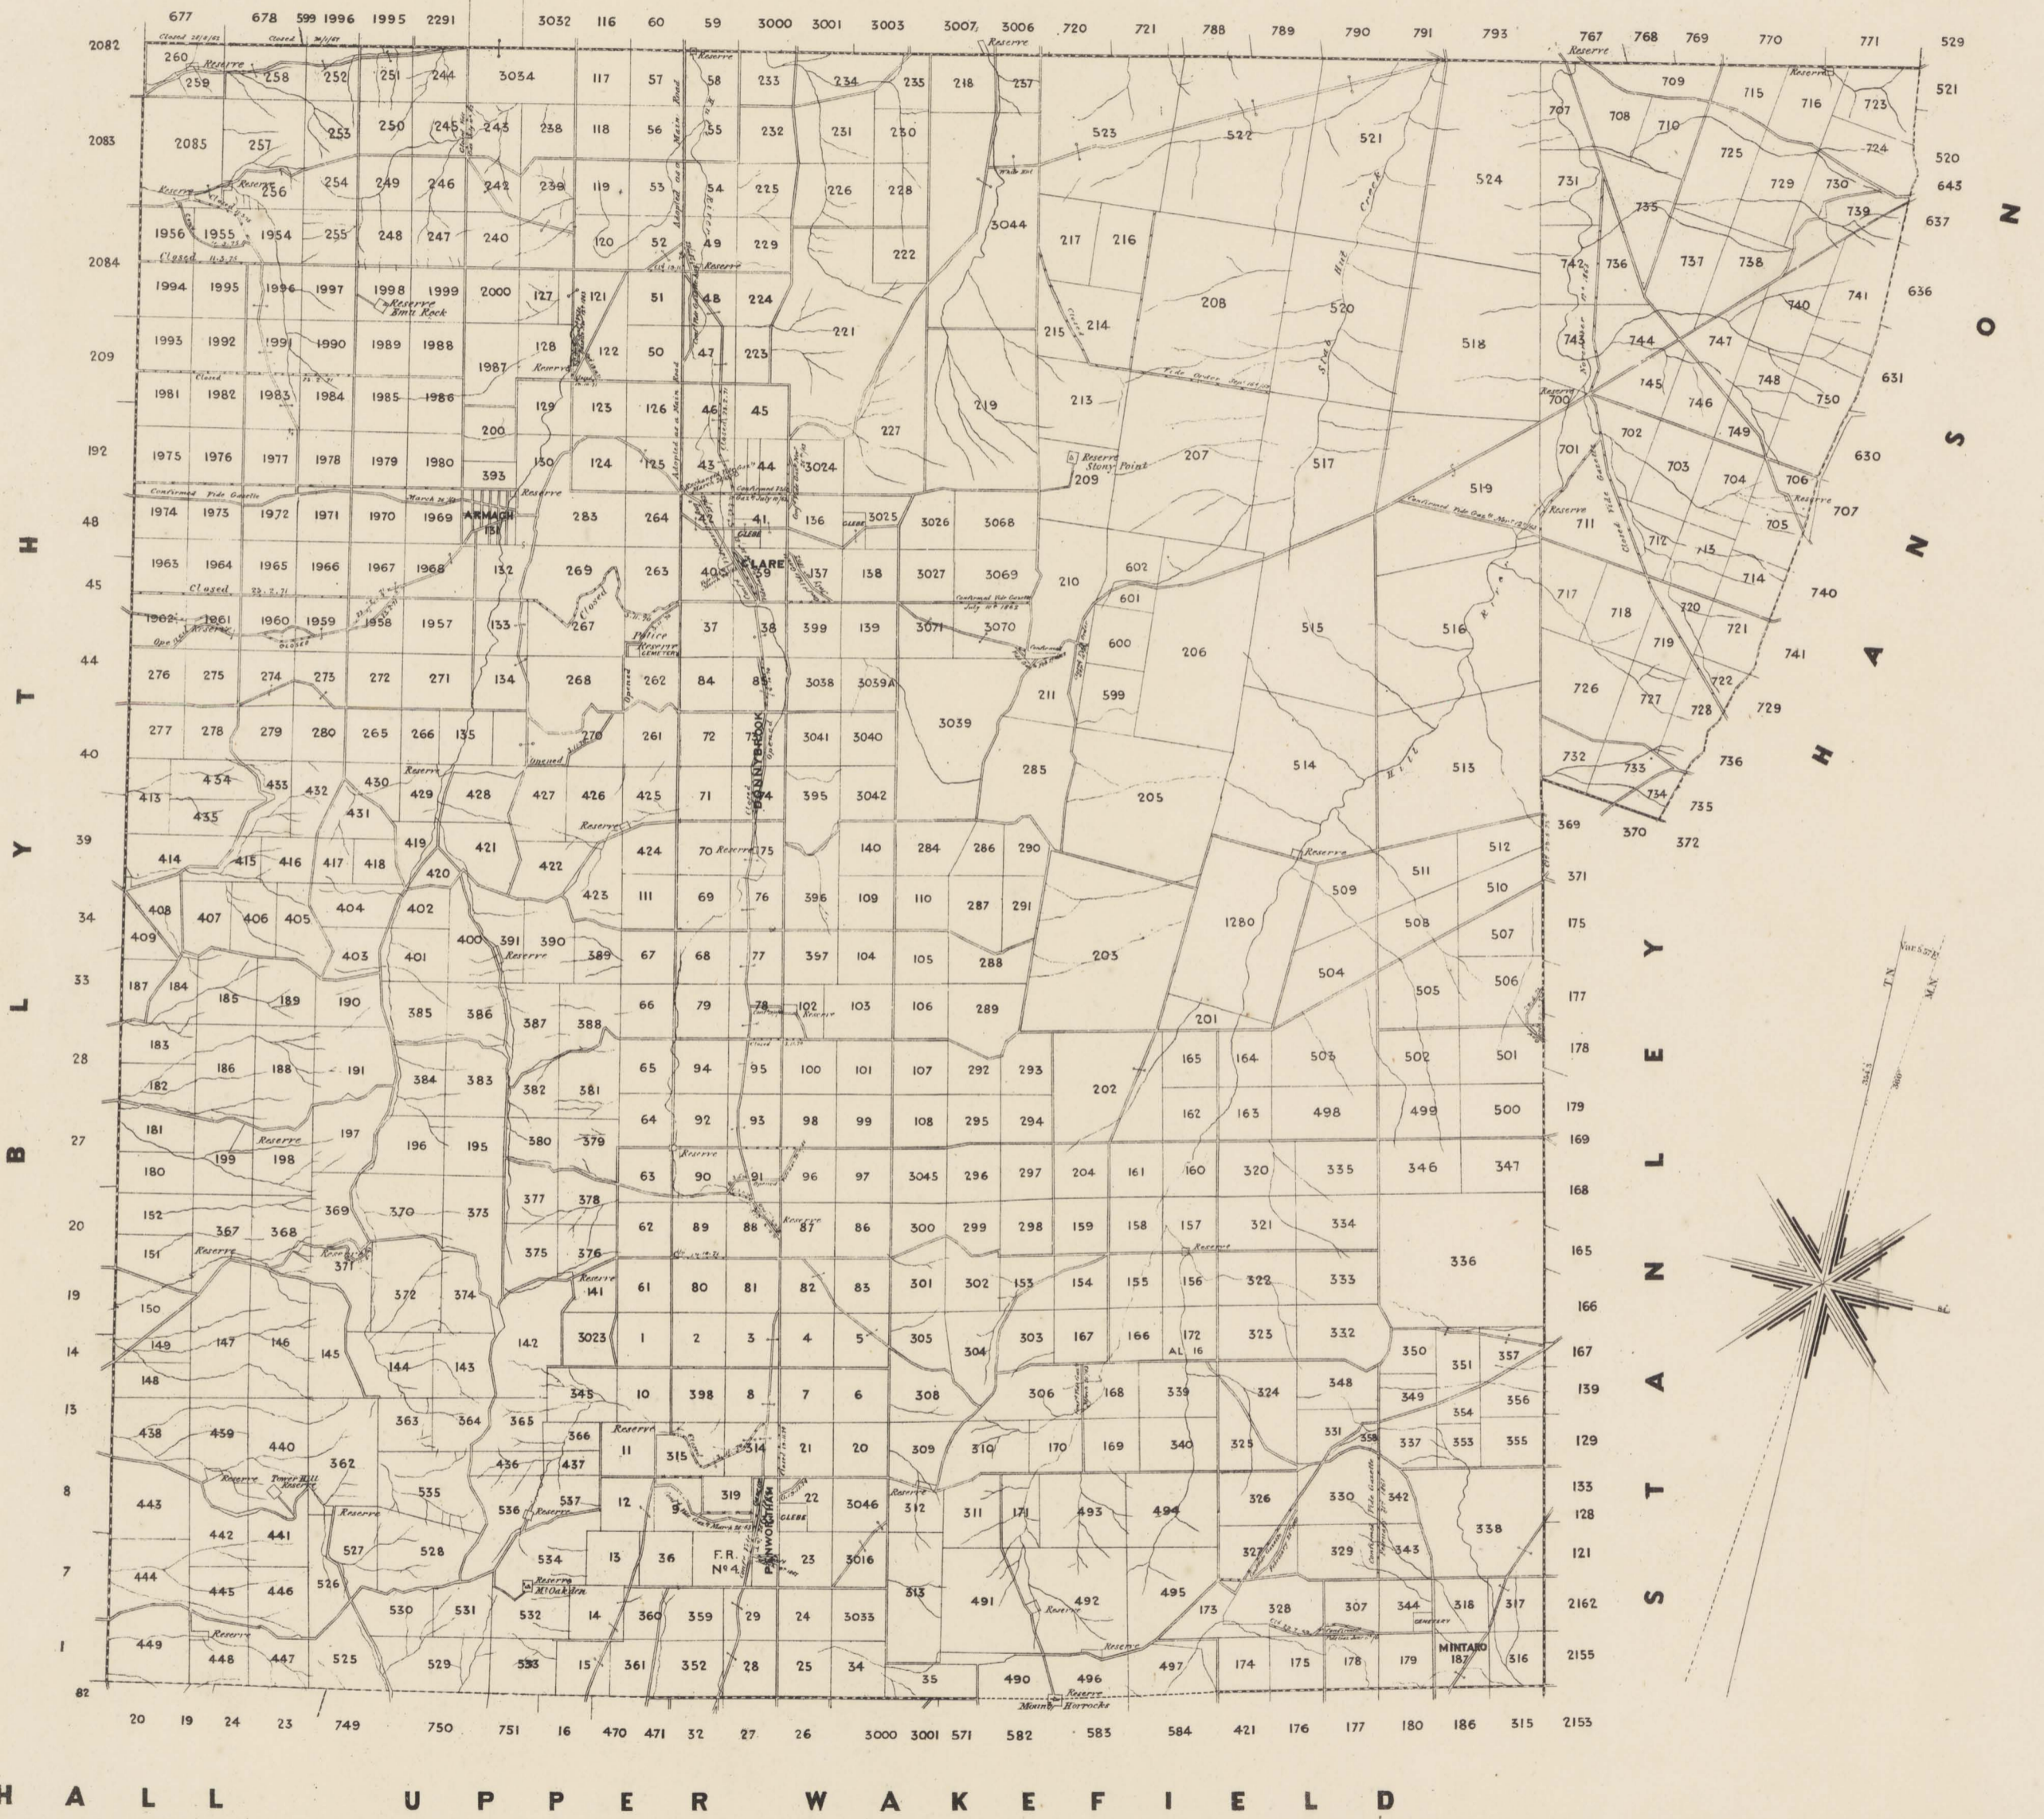

*At Top 1897 plan see reverse side of Chillumie, 1893*

# CLARE

M I L N E

—SCALE—  
SURVEYOR GENERAL'S OFFICE, ADELAIDE. Alfred Vaughan and Photo-lithographer  
JUNE 1876