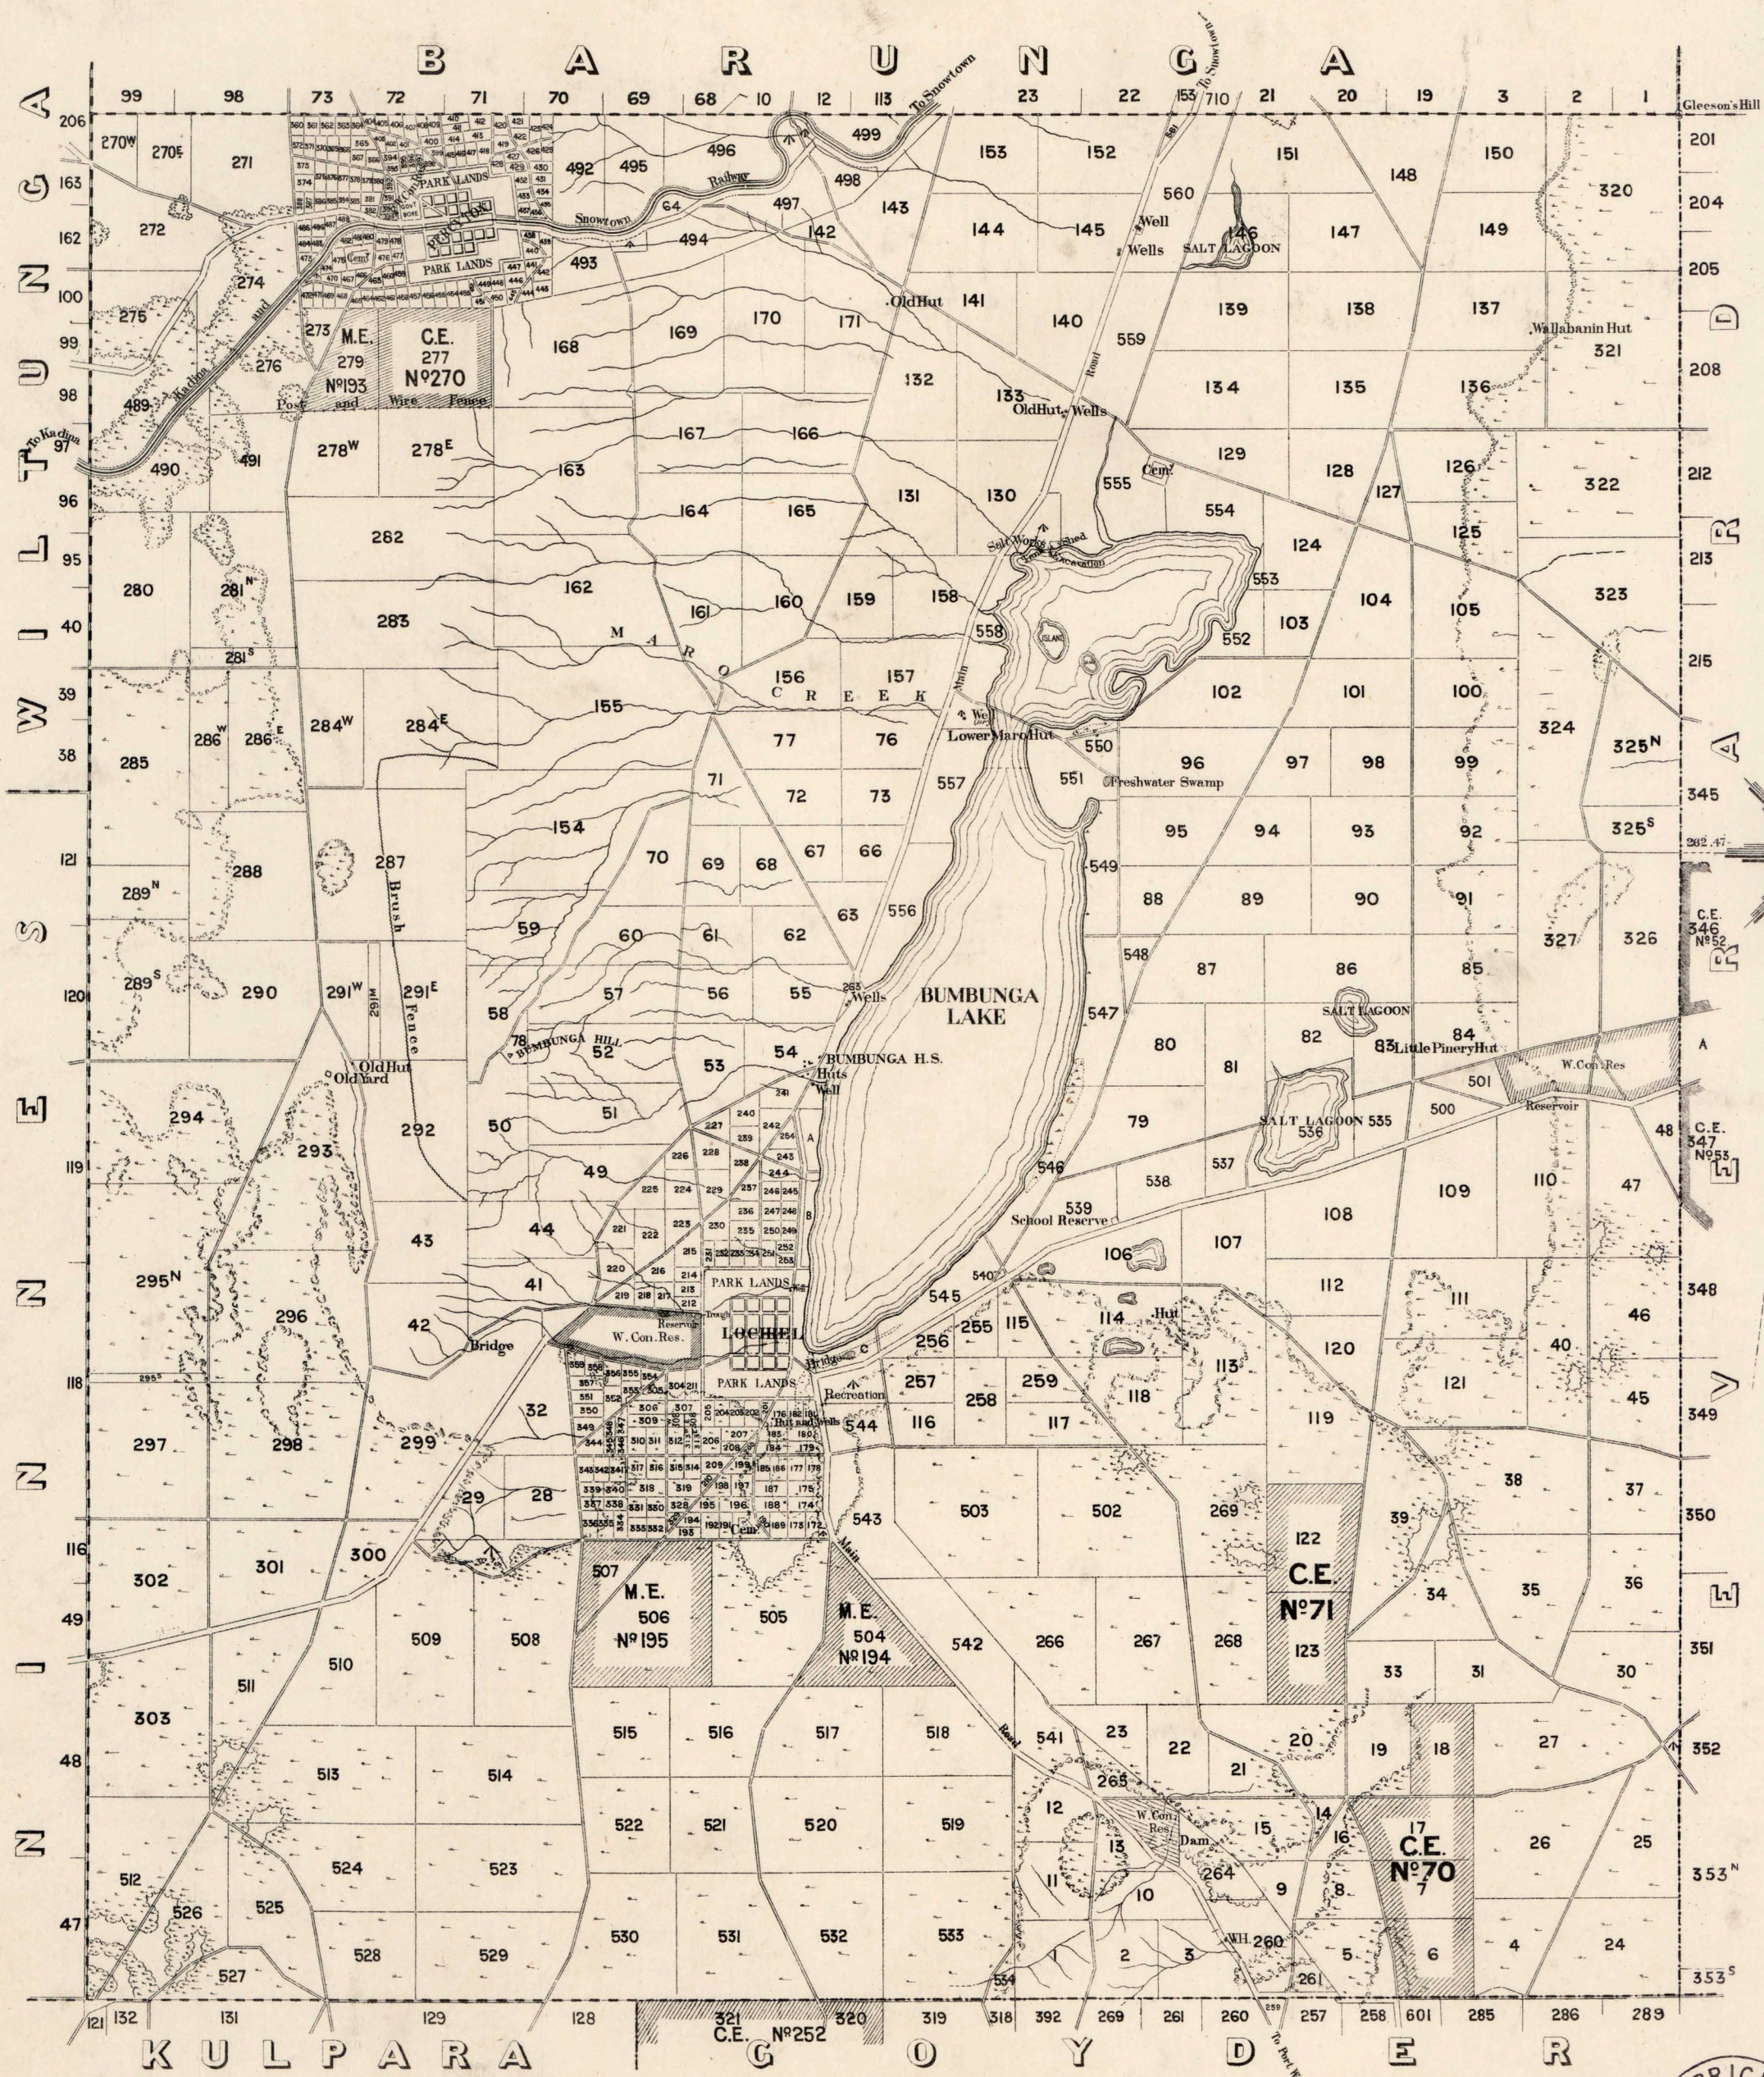

Arranged under Campbell. See reverse side.

CAMERON

Chains 80 70 60 50 40 30 20 10 0 — SCALE — 10 20 30 40 50 60 70 80 Miles

SURVEYOR GENERAL'S OFFICE, ADELAIDE. A. Vaughan, Photolithographer
JANUARY 1893