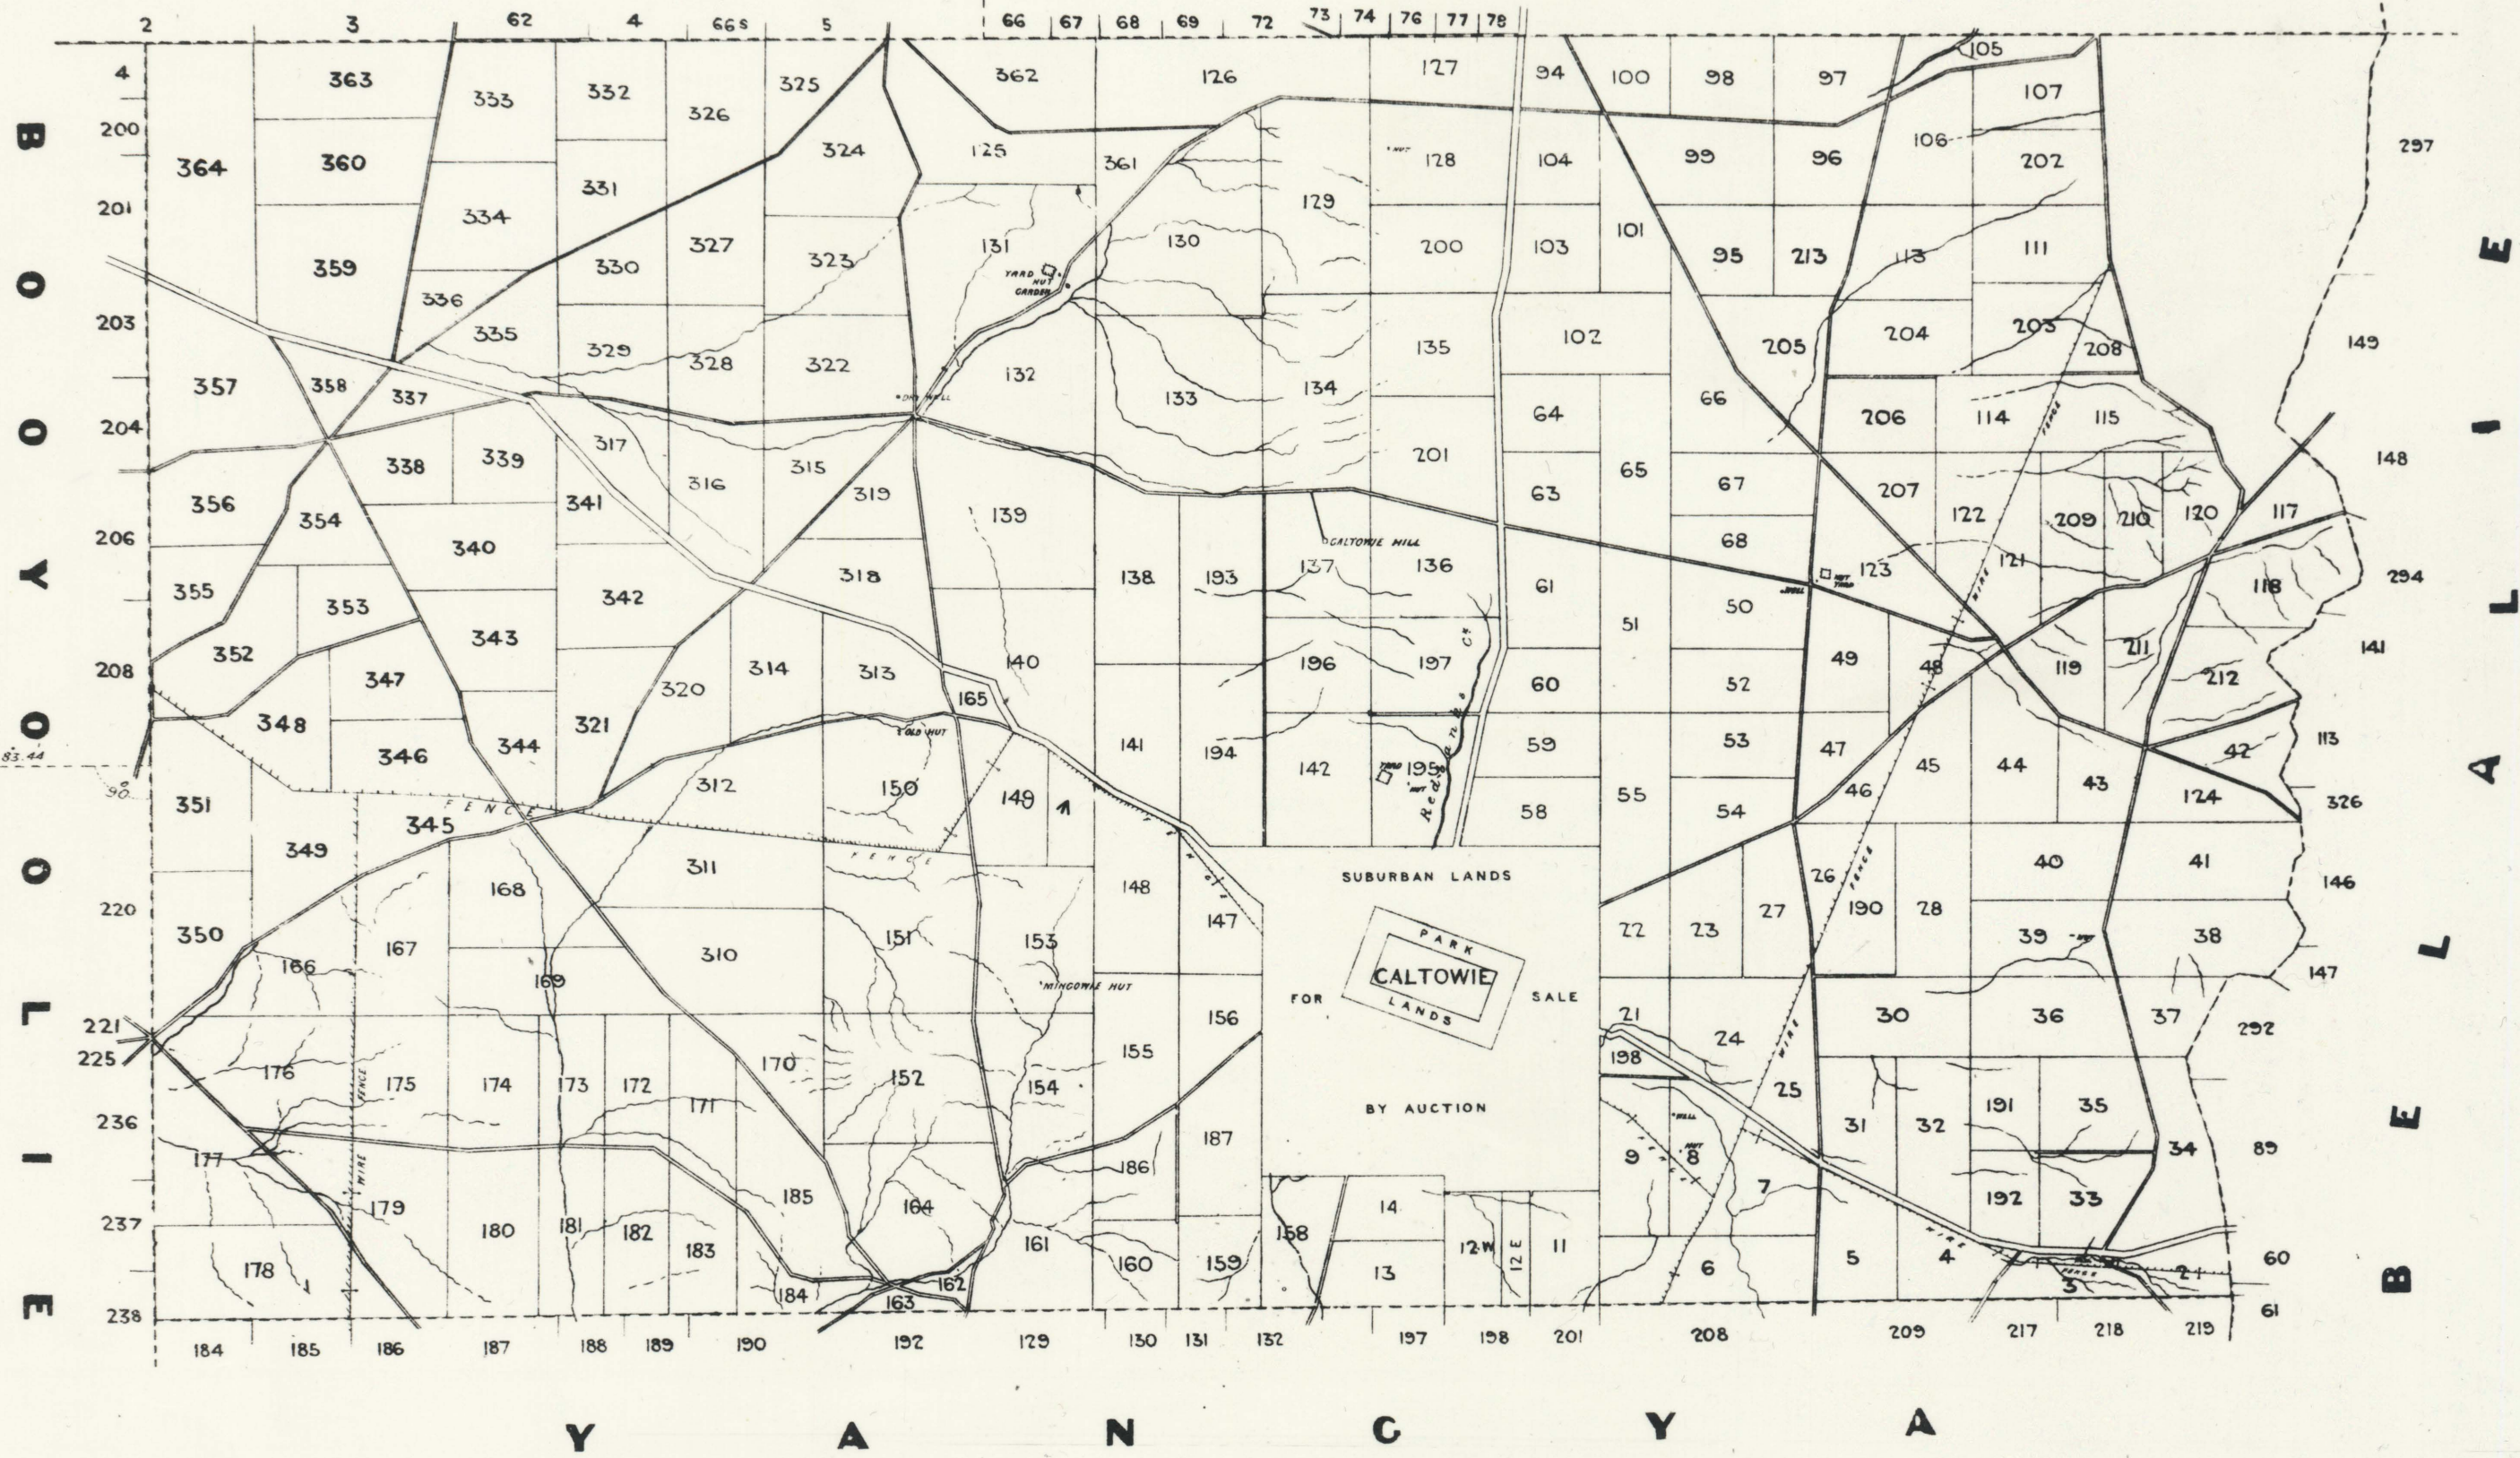

CALTOWIE

A P P I L A T A R C O W I E

SCALE
 0 100 200 300 400 500 600 700 800 900 1000
 FEET
 0 30 60 90 120 150 180 210 240 270 300
 METERS
 SURVEYOR GENERAL'S OFFICE ADELAIDE, FRASER & CRAWFORD PHOTO-LITHOGRAPHERS
 SEPTEMBER 1873

CALTOWIE
 830 bje
 1:63,360
 Caltowie
 1873